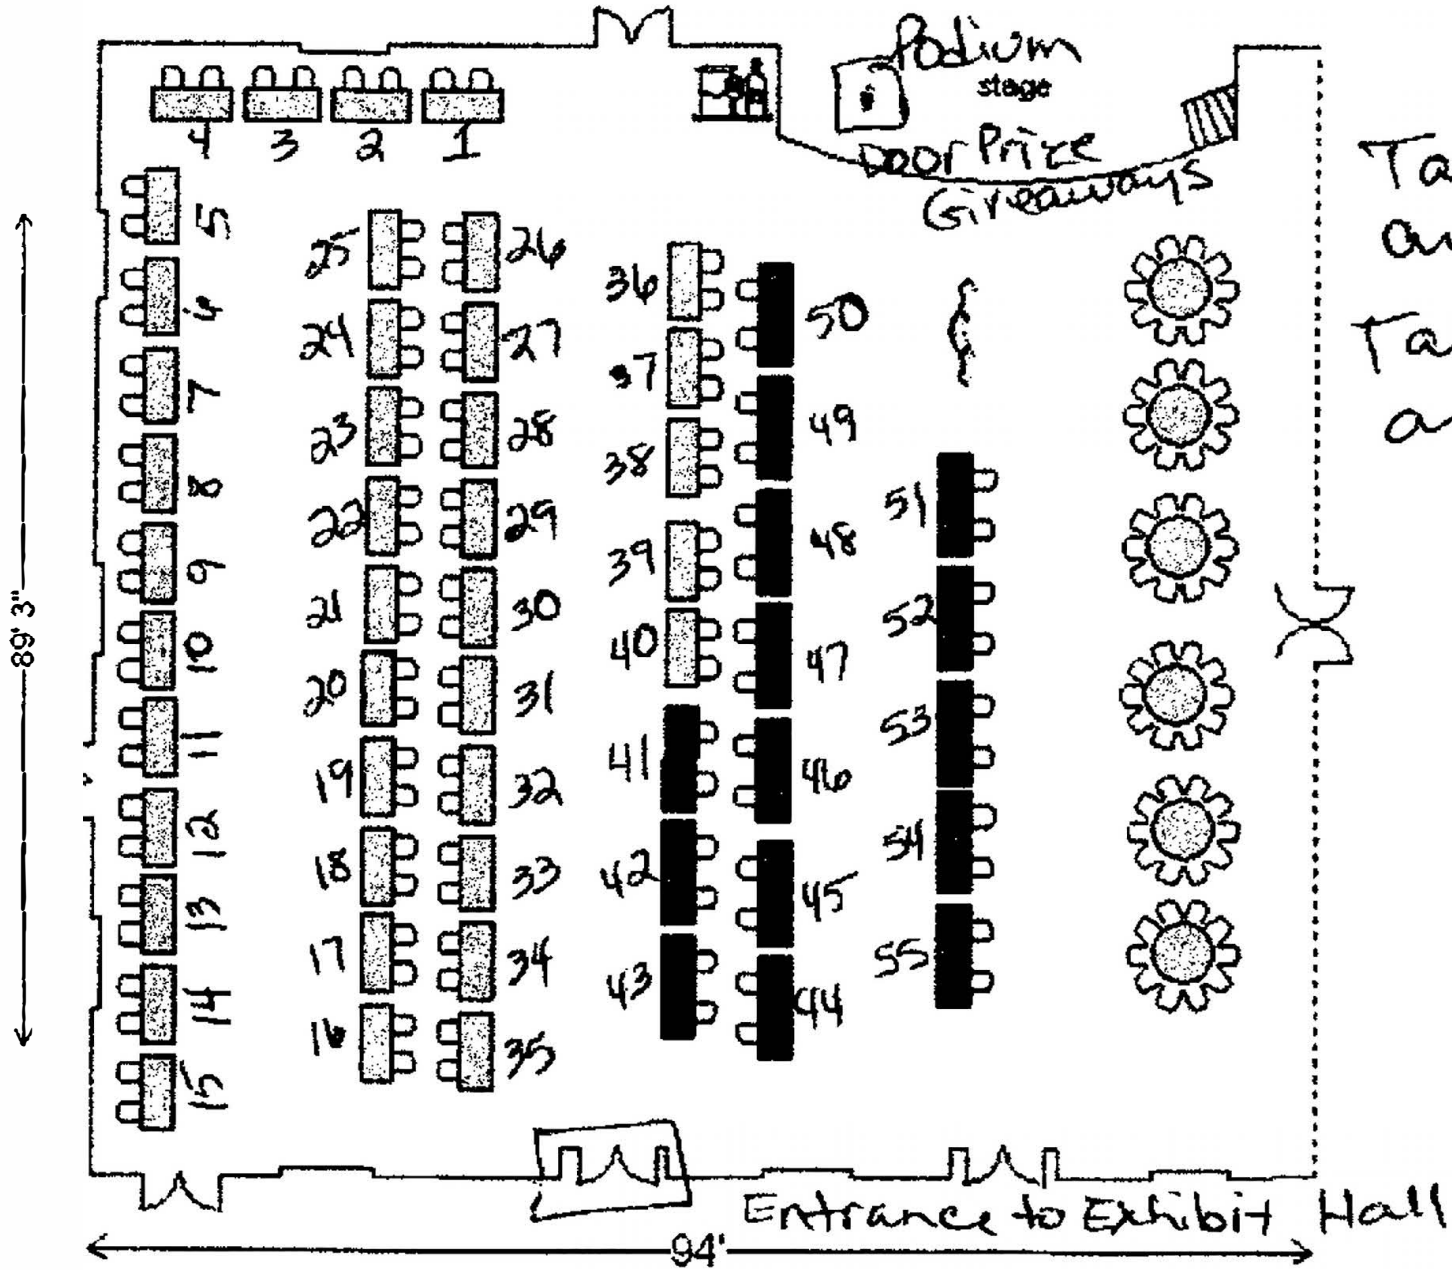

Grand Ballroom A

Grand Ballroom B

Tables 1-40  
are 6' long  
Tables 41-51  
are 8' long.

BALLROOM AB