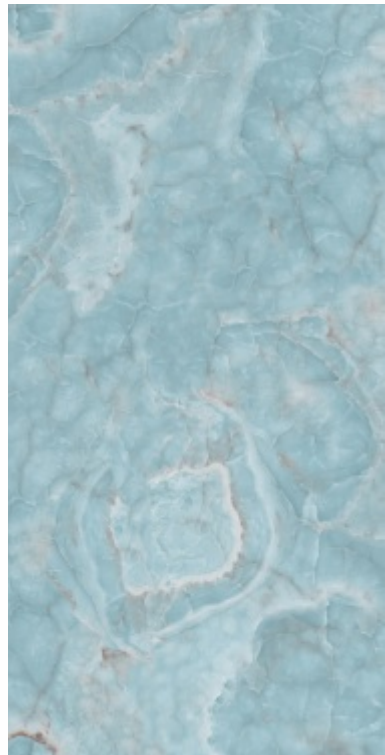

ALBASTROS BEIGE

800x1600 mm