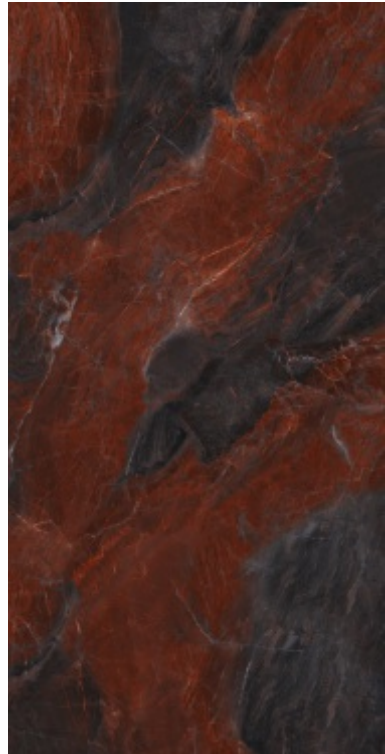

GREEK AZUL

PREMIUM POLISH

GREEK AZUL | PREMIUM POLISH

800x1600 mm

MARCOPOLO

PREMIUM POLISH

MARCOPOLO | PREMIUM POLISH

800x1600 mm