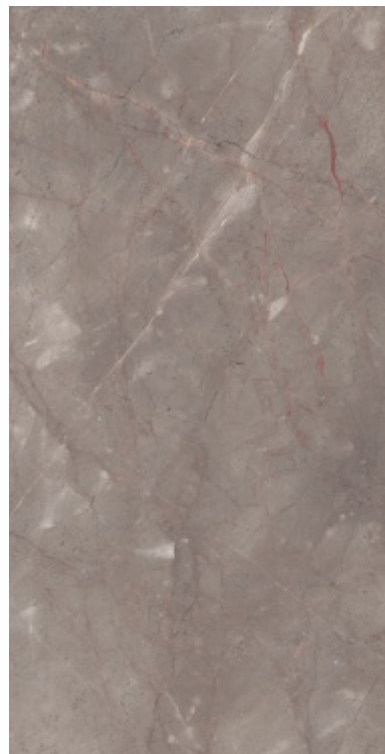

800x1600 mm

Kajaria
INFINITY

Glazed Vitrified Tiles

TUNISIYA GREY

POLISH

TUNISIYA GREY | POLISH