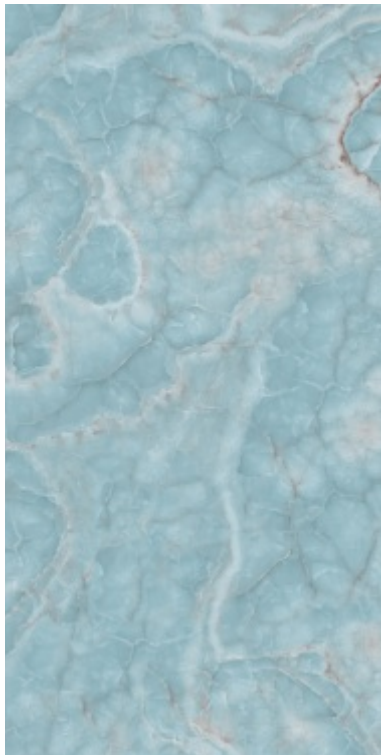

ONYX AQUA

PREMIUM POLISH

ONYX AQUA | PREMIUM POLISH

800x1600 mm

ALBASTROS BEIGE

POLISH

ALBASTROS BEIGE | POLISH

800x1600 mm