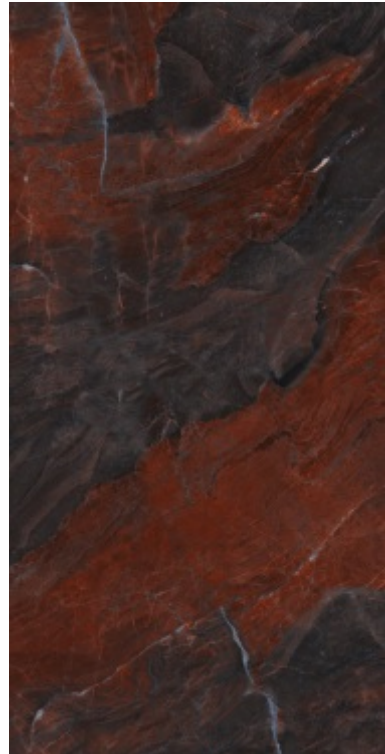

GREEK AZUL

PREMIUM POLISH

GREEK AZUL | PREMIUM POLISH

800x1600 mm

MARCOPOLO

PREMIUM POLISH

MARCOPOLO | PREMIUM POLISH

800x1600 mm