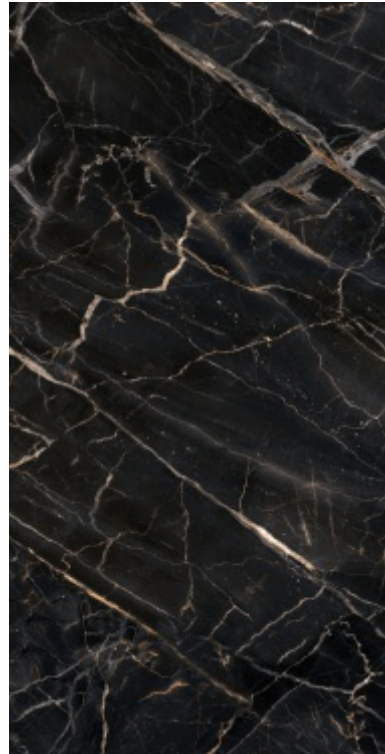

AZALEA NERO | LUSH POLISH

800x1600 mm

GRANITO NERO

LUSH POLISH

GRANITO NERO | LUSH POLISH

800x1600 mm

ADNON GREY

PREMIUM POLISH