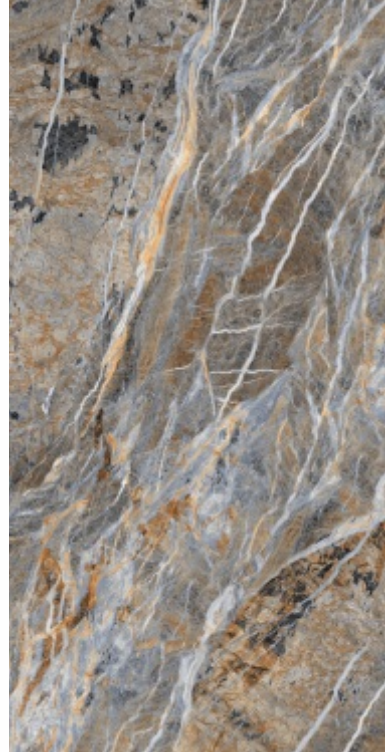

POLISH

VENCHY GREY | POLISH

800x1600 mm

VIVANTA AZUL

POLISH

VIVANTA AZUL | POLISH

800x1600 mm

Kajaria
INFINITY