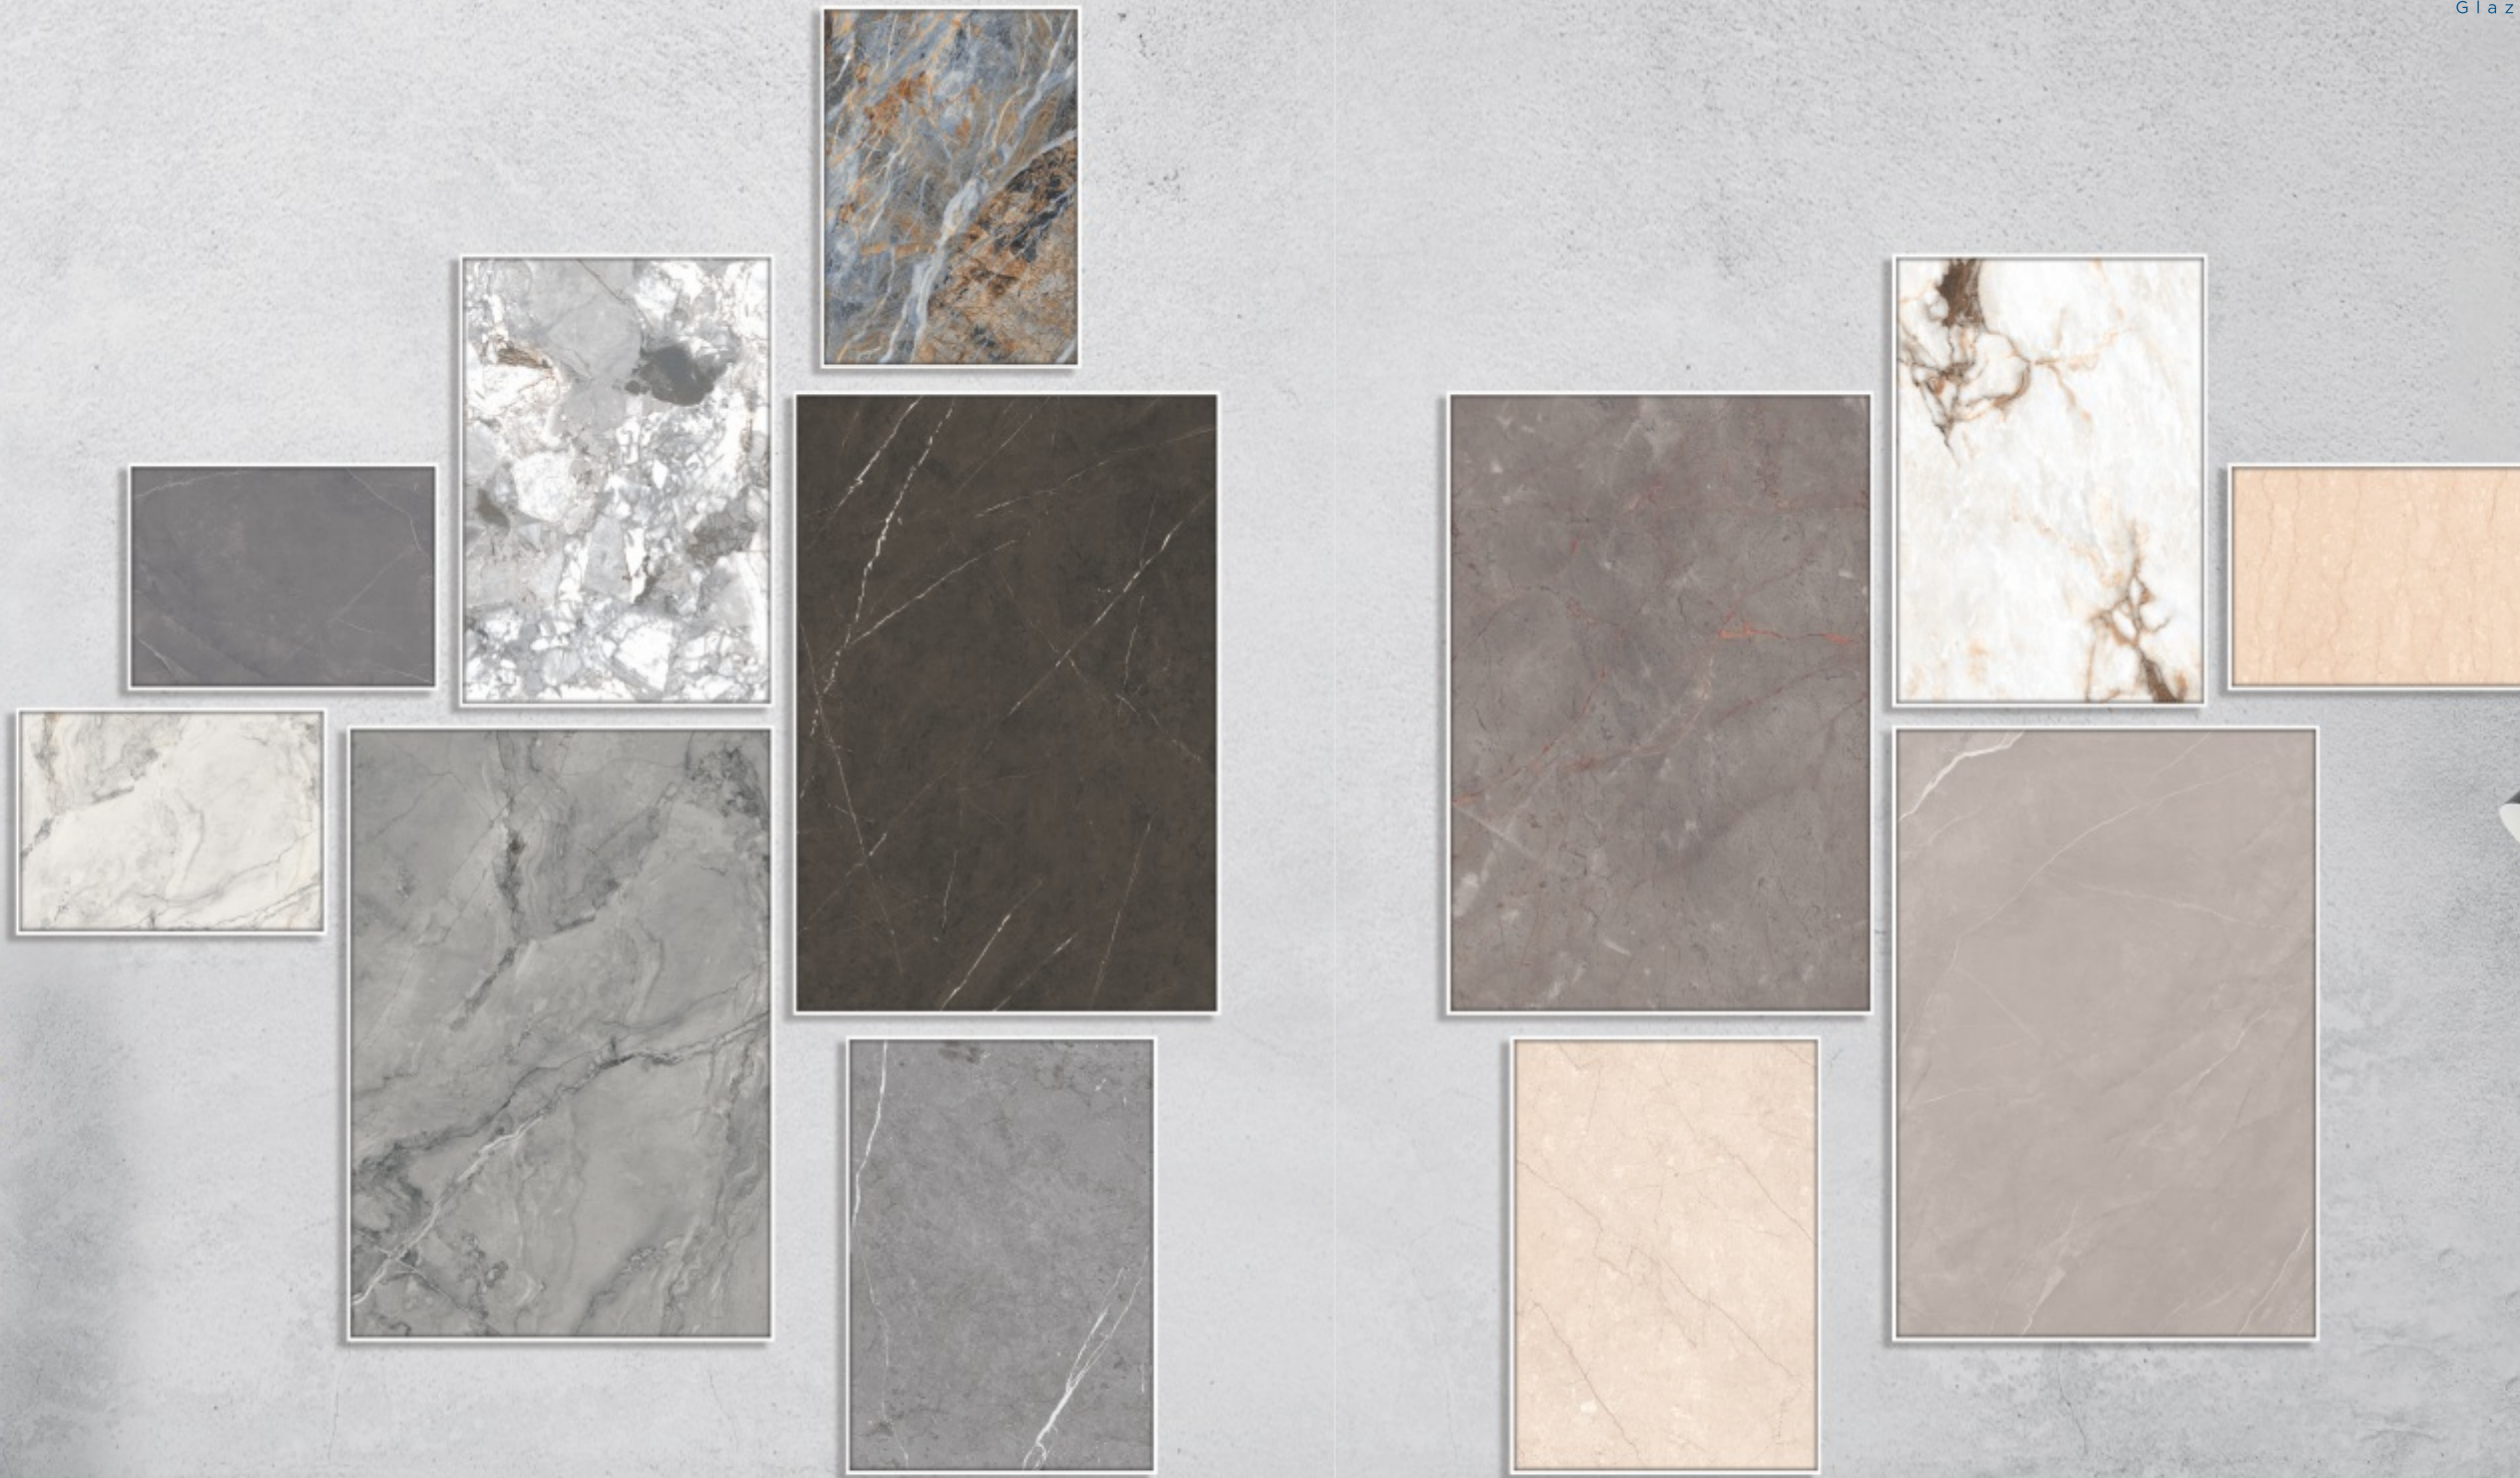

LUSH POLISH

800 x 1600 mm

Kajaria
INFINITY

Glazed Vitrified Tiles