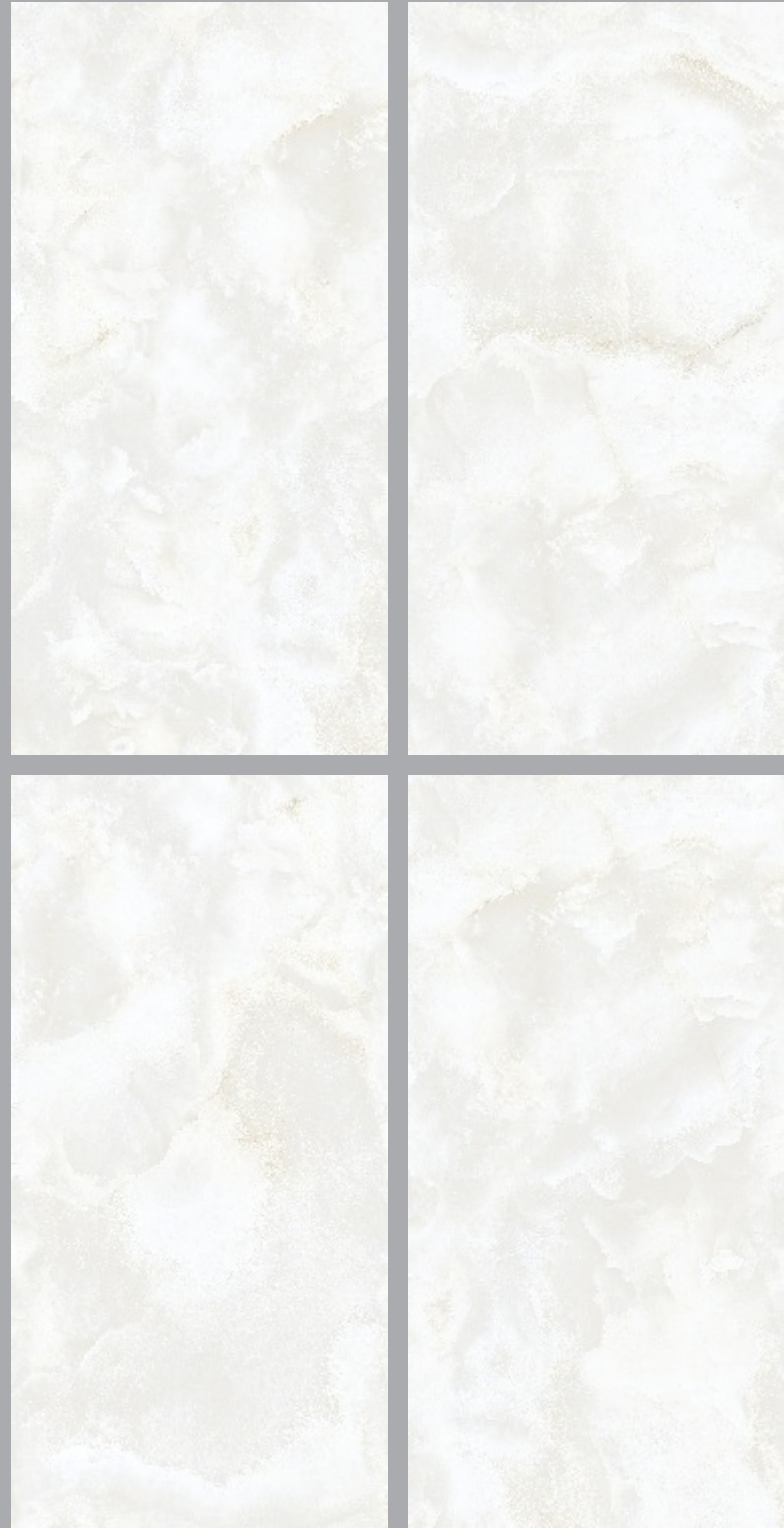

CONTINUOUS GRAPHIC

ONYX CARMO | POLISH (CONTINUOUS GRAPHIC)

800x1600 mm

ONYX PEARL

POLISH

ONYX PEARL | POLISH

800x1600 mm

Kajaria
INFINITY