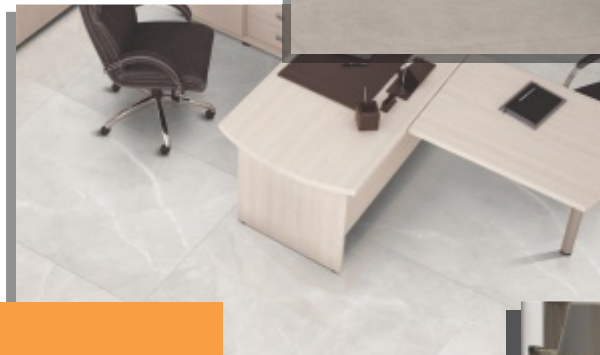

Kajaria **INFINITY**

Glazed Vitrified Tiles

800X1600 MM

LUSH POLISH
PREMIUM POLISH
POLISH
CARVING
MATT

INTRODUCING
KAJARIA INFINITY
800 x 1600 mm

MAGNIFYING THE BEAUTY OF OUR WORLD
Kajaria Infinity 800X1600 mm tiles combine elegance and engineering into a truly smooth and expansive feeling surface. The spectrum of these designs create an elevated aura of sophistication in every space. Their timeless beauty is designed for durability with features that make maintenance a hassle-free experience.