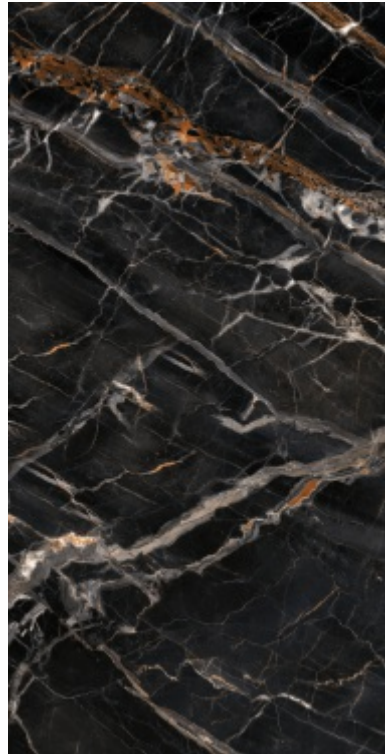

AZALEA NERO | LUSH POLISH

800x1600 mm

GRANITO NERO

LUSH POLISH

GRANITO NERO | LUSH POLISH

800x1600 mm

ADNON GREY

PREMIUM POLISH