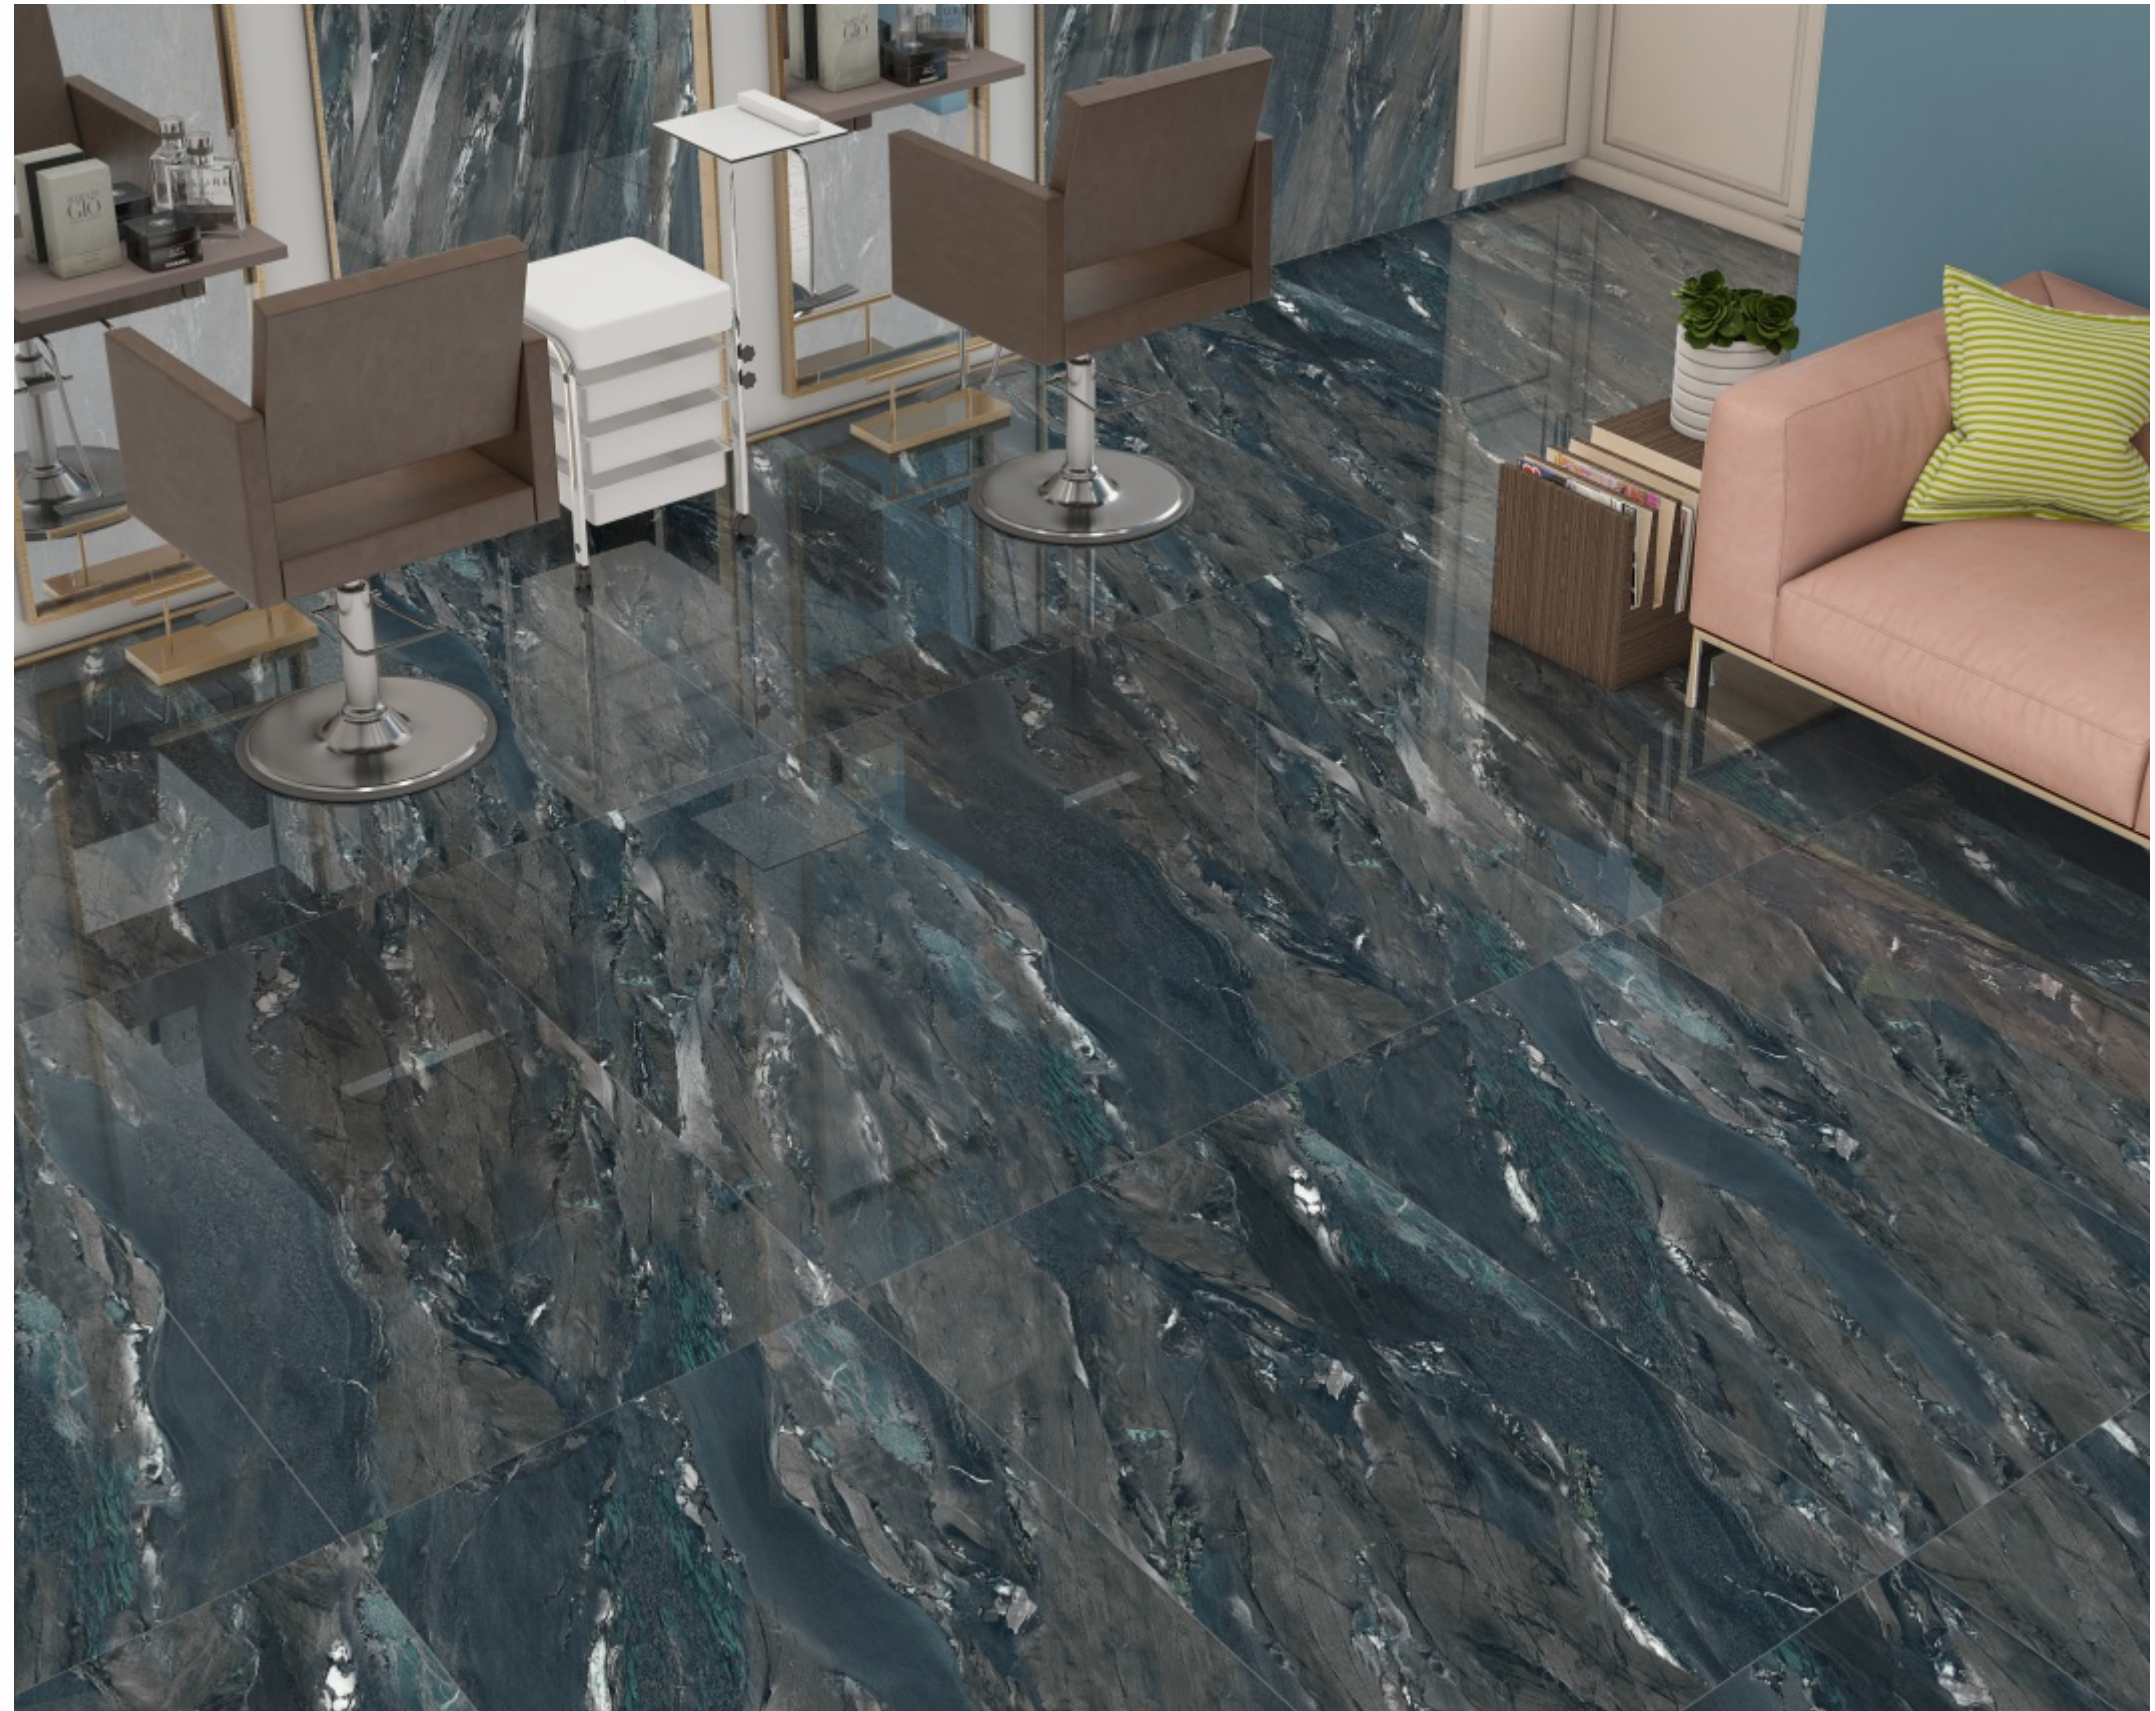

800x1600 mm

GREEK AZUL | PREMIUM POLISH