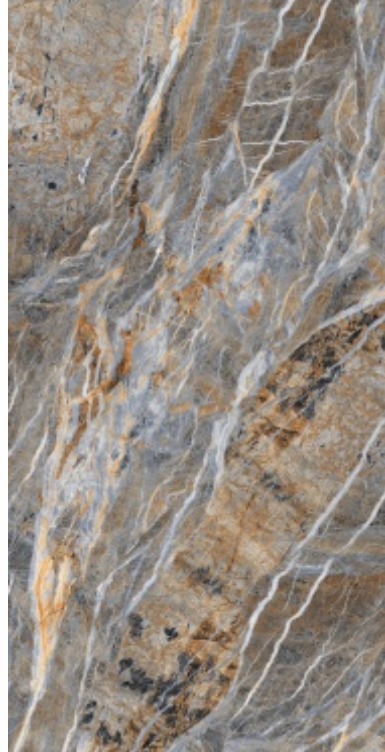

POLISH

VENCHY GREY | POLISH

800x1600 mm

VIVANTA AZUL

POLISH

VIVANTA AZUL | POLISH

800x1600 mm

Kajaria
INFINITY