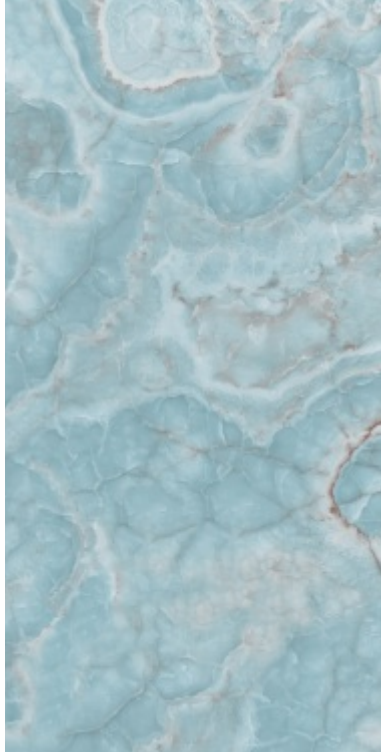

800x1600 mm

ONYX AQUA | PREMIUM POLISH