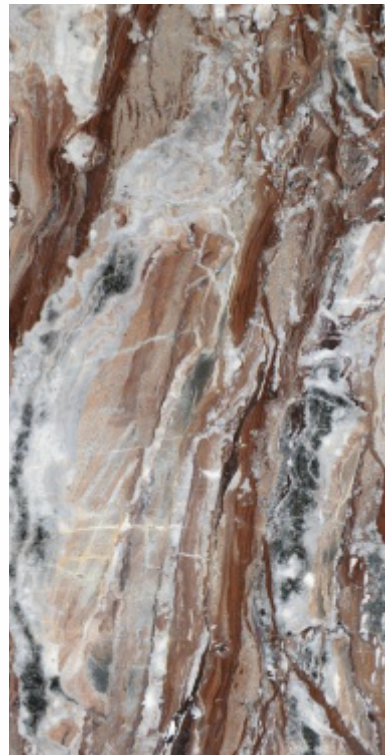

PREMIUM POLISH

800x1600 mm

Kajaria
INFINITY

Glazed Vitrified Tiles