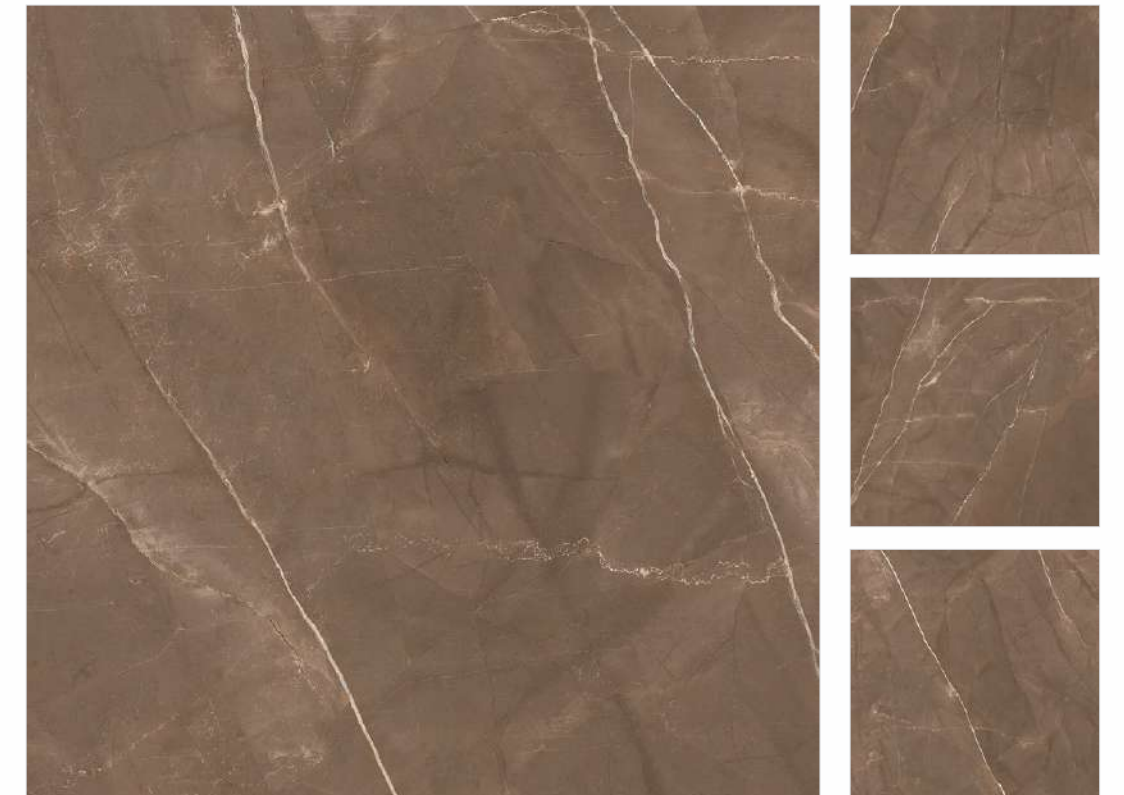

Also Available In 120x240cm

AMBRATO WHITE

Finish High Gloss
Body White Body
Random 4 Faces

OTTOMAN GREY

Finish High Gloss
Body White Body
Random 4 Faces

Also Available In 120x240cm

AMBRATO GREY

Finish High Gloss
Body White Body
Random 8 Faces