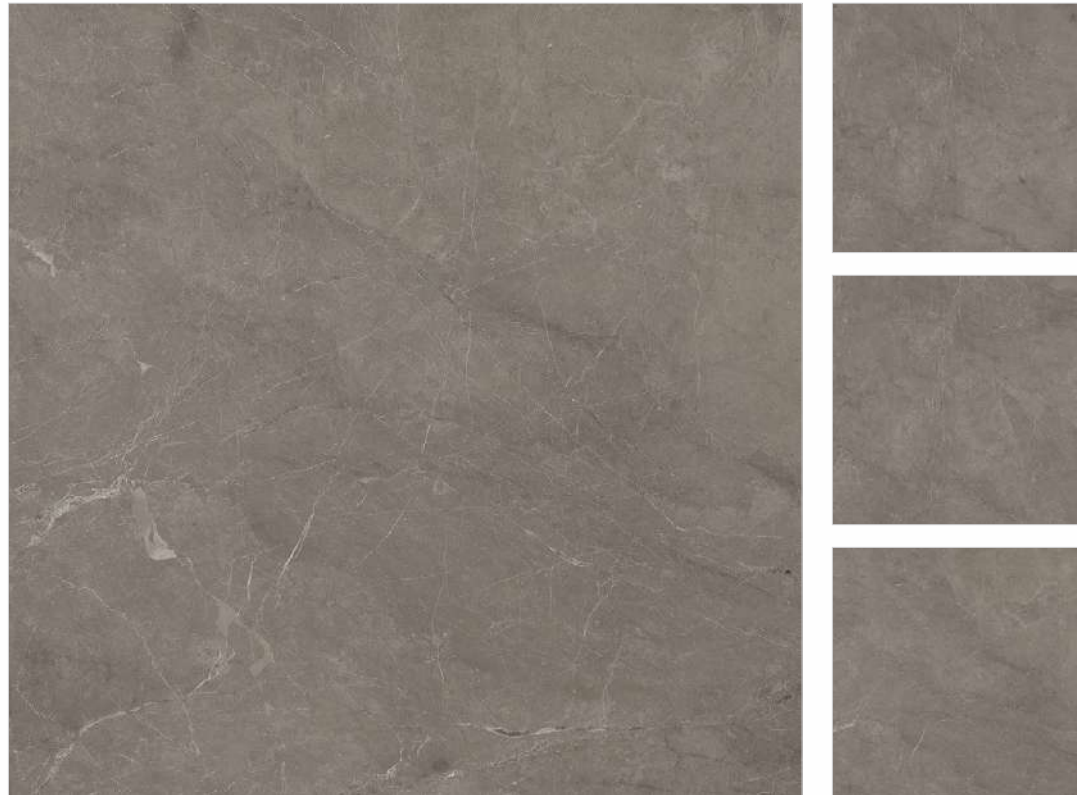

Finish **Matt Carving**
Body **White Body**
Random **4 Faces**

AMARONE GREY

Finish **Matt Carving**
Body **White Body**
Random **4 Faces**

Also Available In 120x240cm

THE EXOTIC MARBLE

A semblance with nature, the beauty of Exotic Marbles is rather transforming, when laid on any surface, changing the outlook with its captivating styles. This special collection boasts patterns and designs that readily complement, both interiors and exteriors.