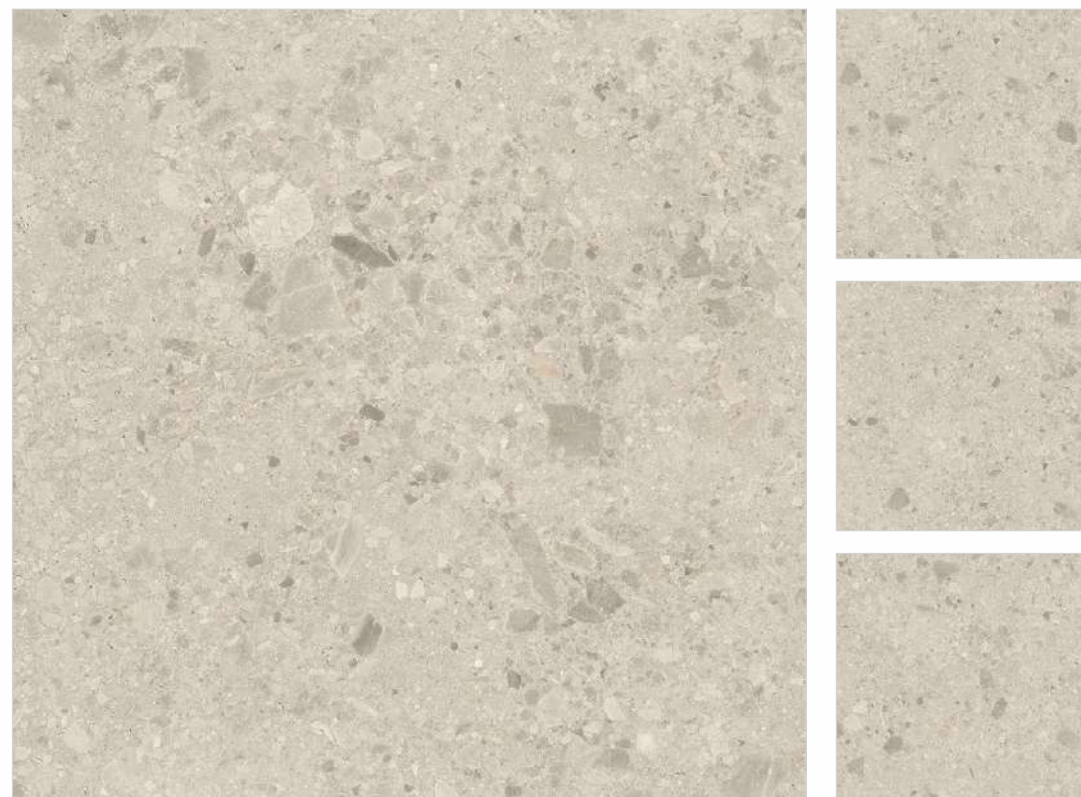

Also Available In 120x120cm

TERRAZZO GREY

Finish **Matt Carving**
Body **White Body**
Random **2 Faces**

Also Available In 120x120cm

STONES COLLECTION
120x120cm

TERRAZZO BEIGE

Finish **Matt Carving**
Body **White Body**
Random **4 Faces**