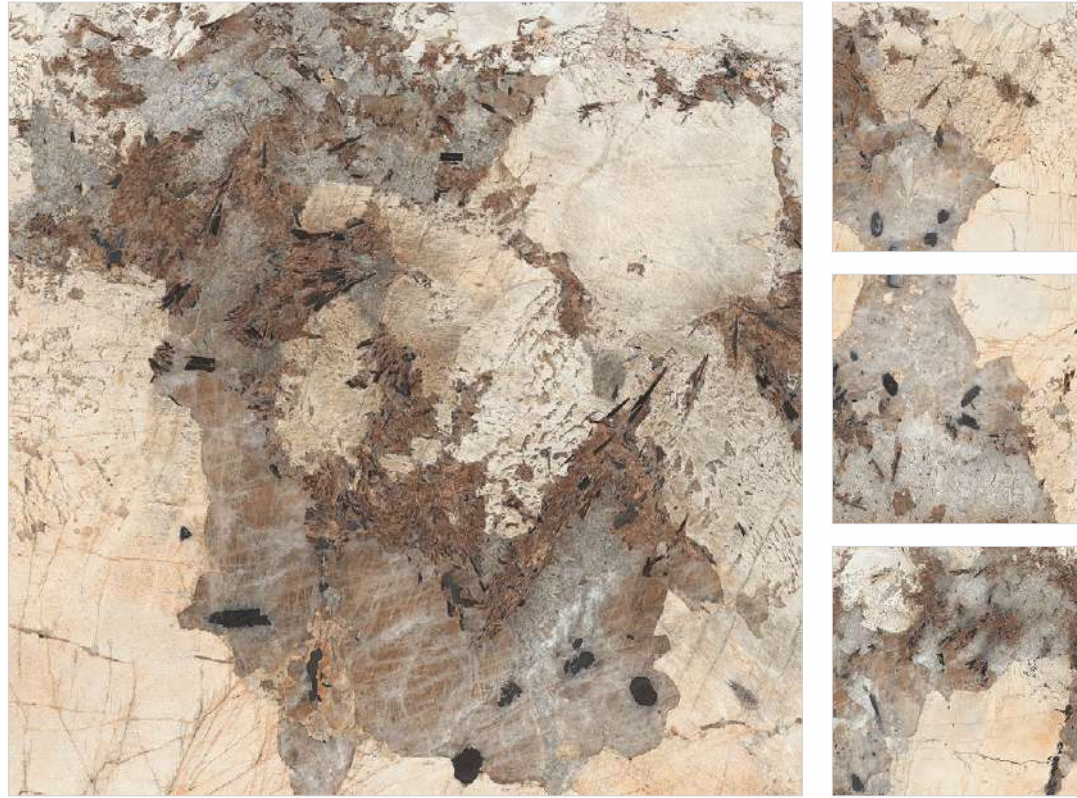

RARE COLLECTION
120x120cm

PATAGONIA BRONZE

Finish High Gloss
Body White Body
Random 6 Faces

Also Available In 120x240cm