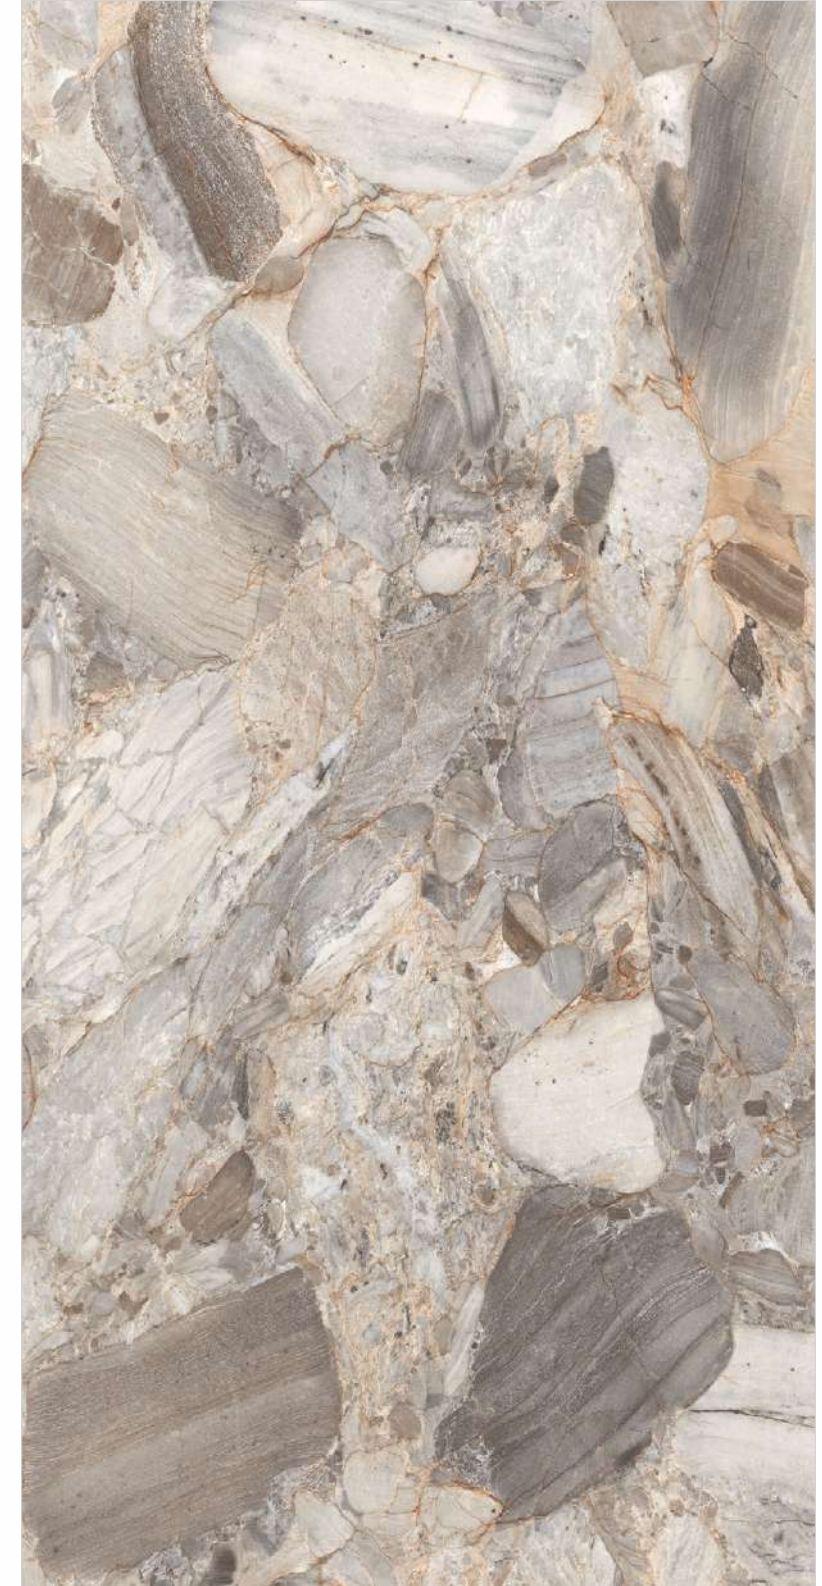

PURPLE NIGHT

Finish High Gloss
Body White Body
Random 2 Faces