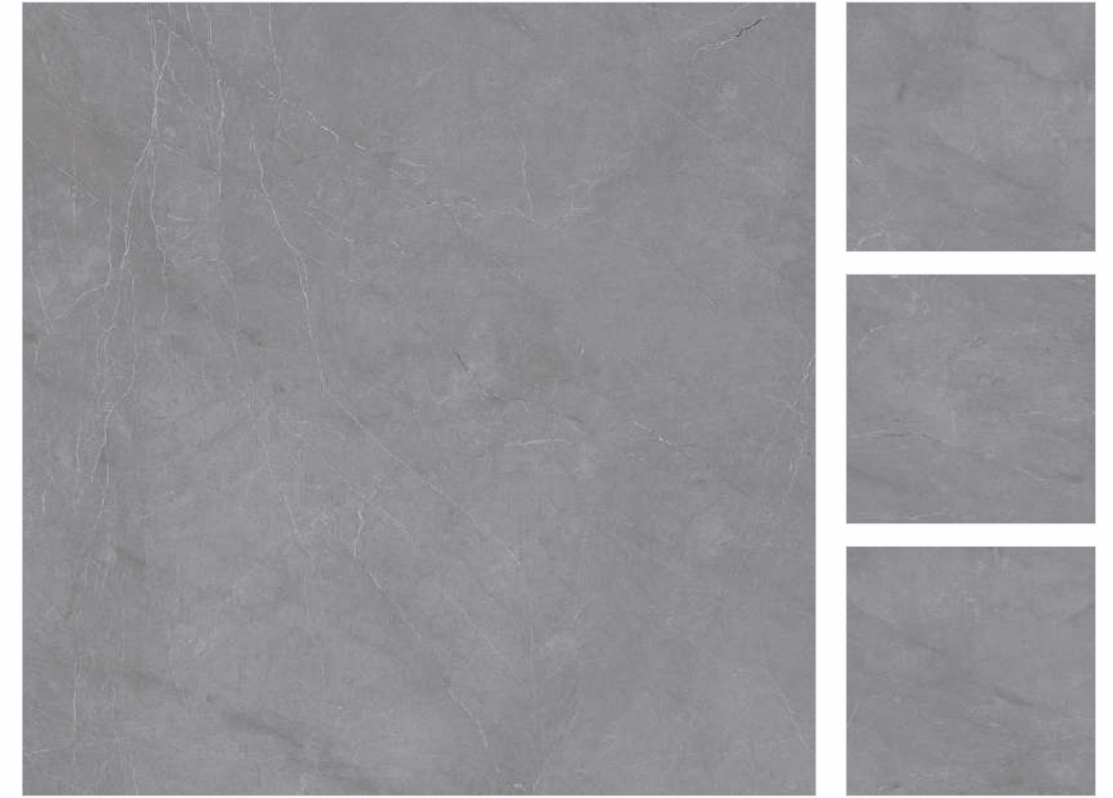

Finish **Matt Carving**
Body **White Body**
Random **4 Faces**

AMARONE GREY

Finish **Matt Carving**
Body **White Body**
Random **4 Faces**

Also Available In 120x240cm

THE EXOTIC MARBLE

A semblance with nature, the beauty of Exotic Marbles is rather transforming, when laid on any surface, changing the outlook with its captivating styles. This special collection boasts patterns and designs that readily complement, both interiors and exteriors.