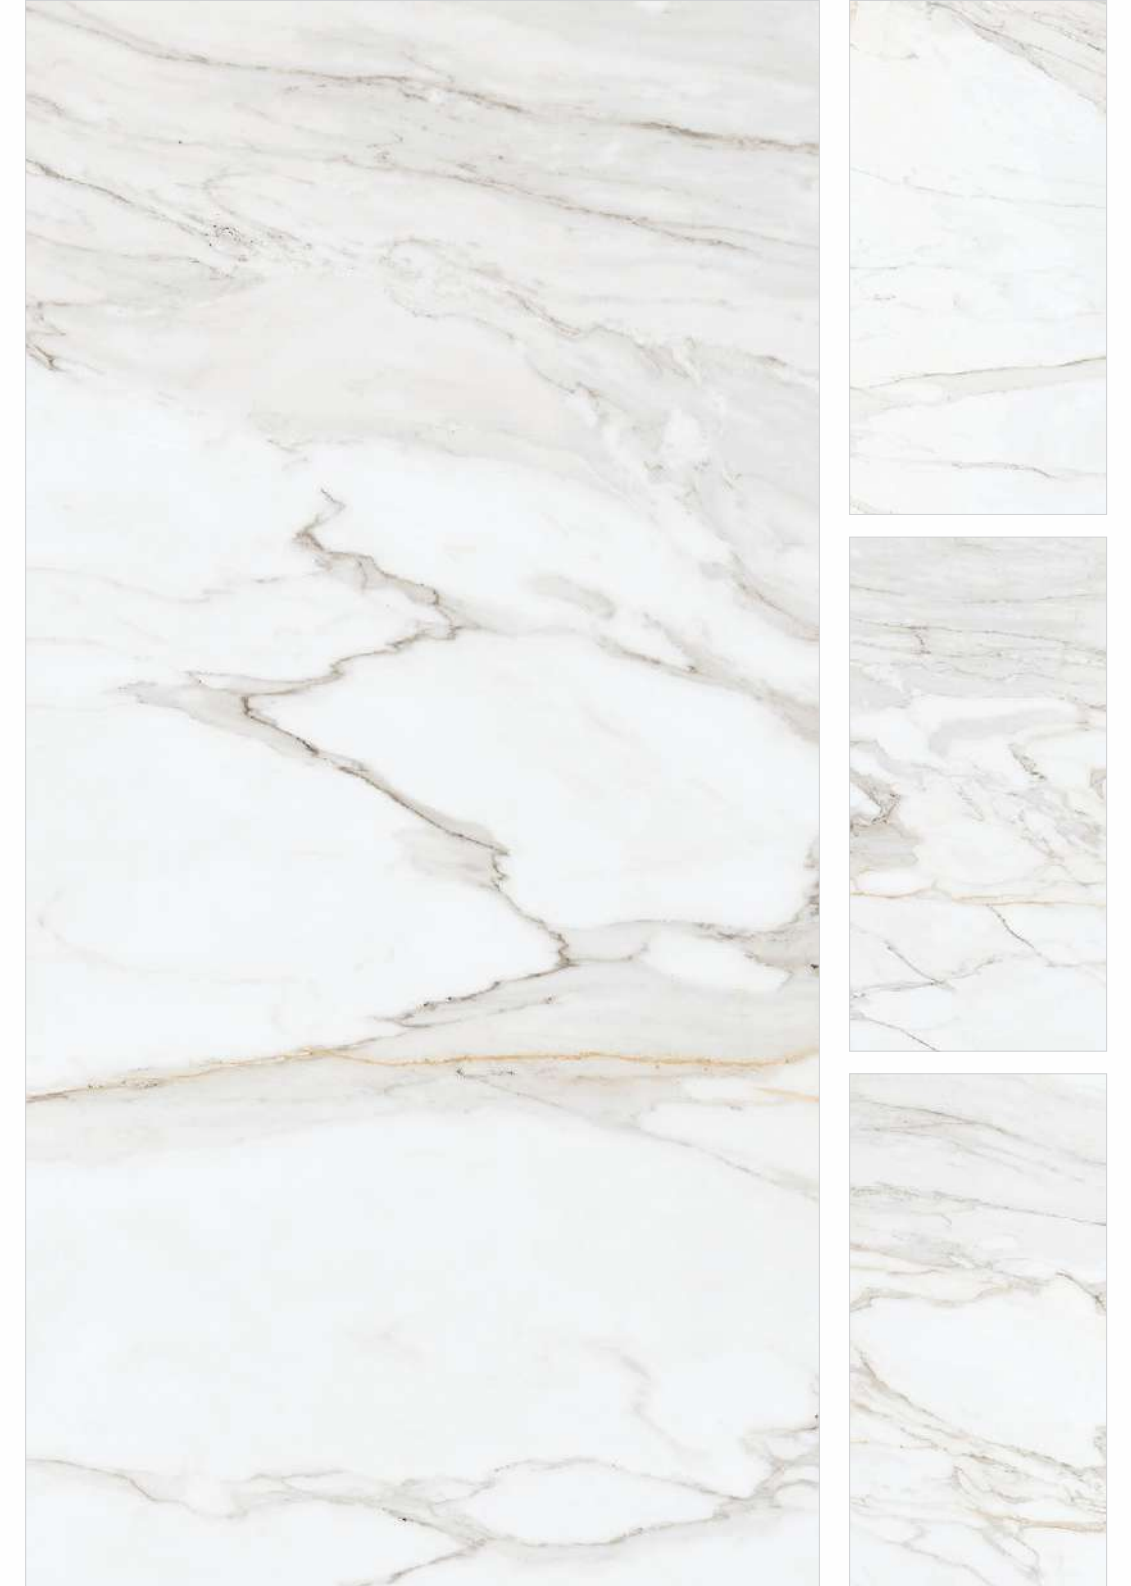

Also Available In 120x120cm

Floor
CALACATTA
120x240cm
HIGH GLOSS

CALACATTA

Finish High Gloss
Body White Body
Random 4 Faces

Also Available In 120x120cm

GOLD CALACATTA

Finish High Gloss
Body White Body
Random 4 Faces