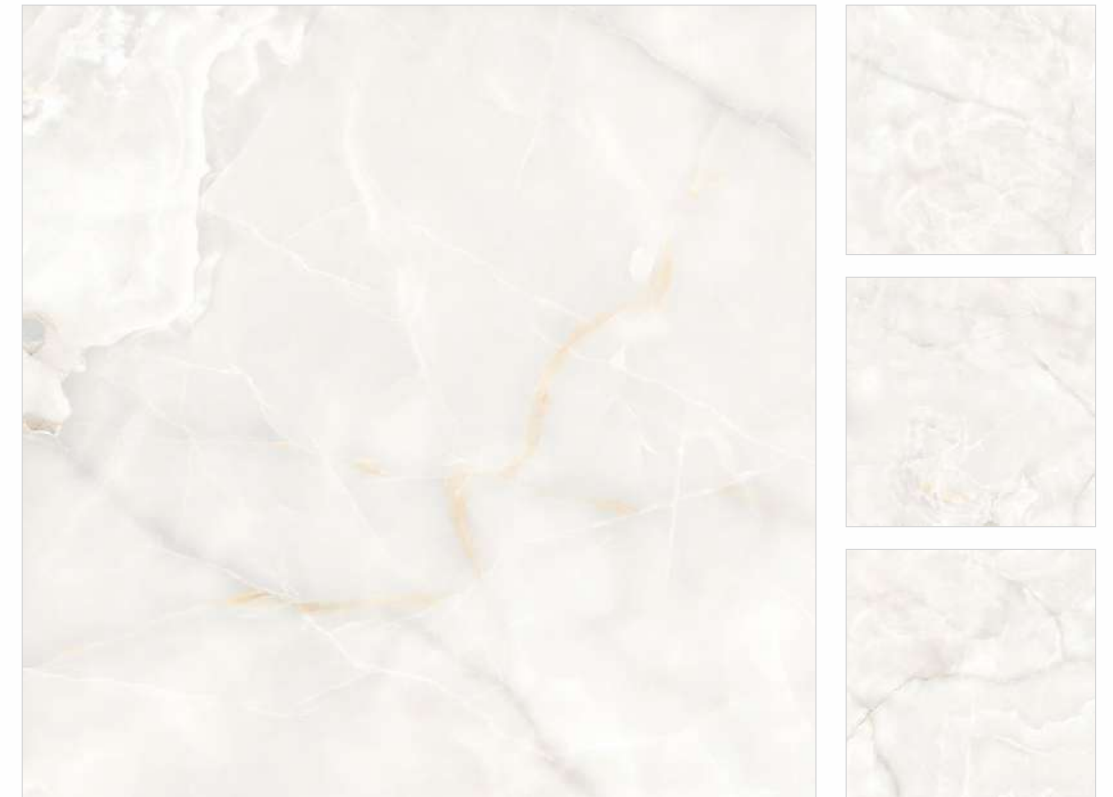

FANTASY ONYX

Finish High Gloss
Body White Body
Random 4 Faces

Also Available In 120x240cm