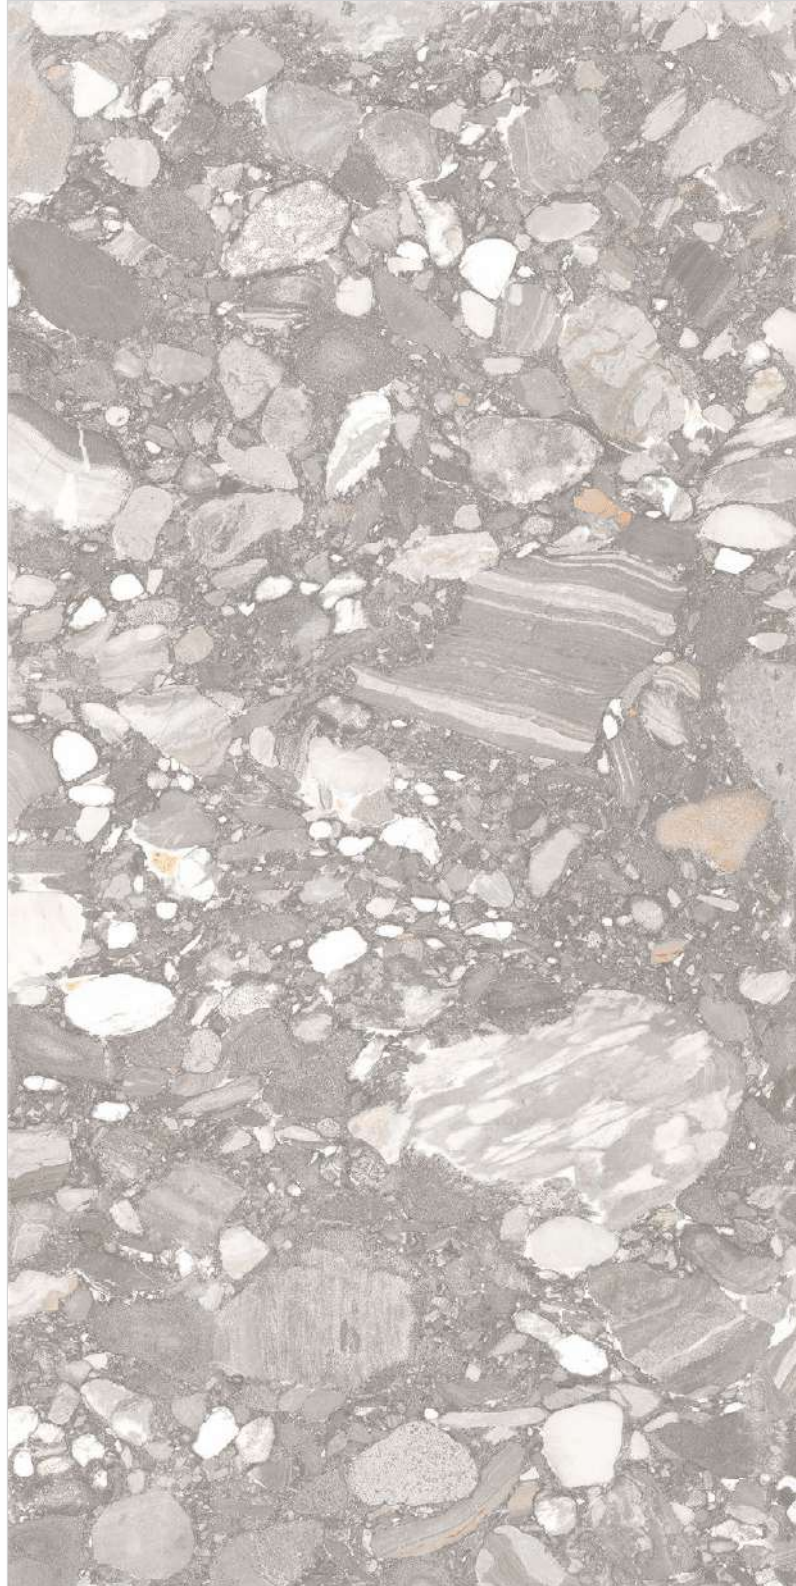

COASTLINE GREY
120x240cm
MATT CARVING

COASTLINE GREY

Finish **Matt Carving**
Body **White Body**
Random **2 Faces**

COASTLINE NERO

Finish **Matt Carving**
Body **White Body**
Random **2 Faces**

MARINACE GREY