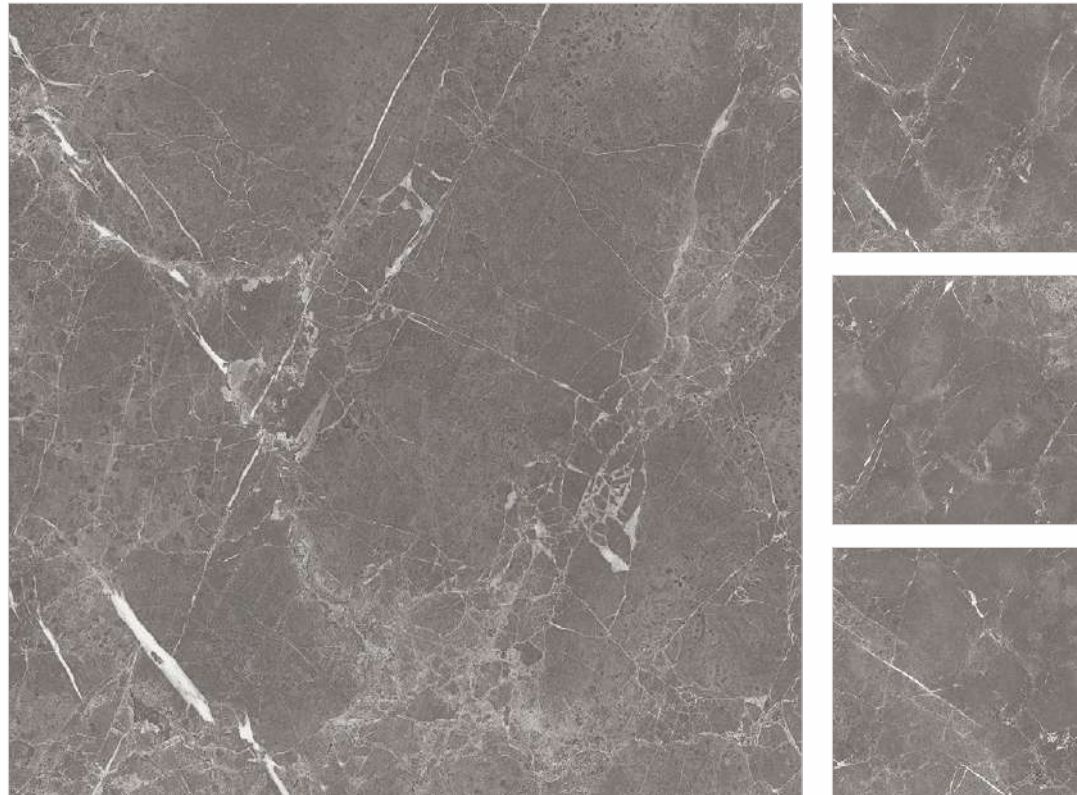

Also Available In 120x240cm

AMBRATO WHITE

Finish High Gloss
Body White Body
Random 4 Faces

OTTOMAN GREY

Finish High Gloss
Body White Body
Random 4 Faces

Also Available In 120x240cm

AMBRATO GREY

Finish High Gloss
Body White Body
Random 8 Faces