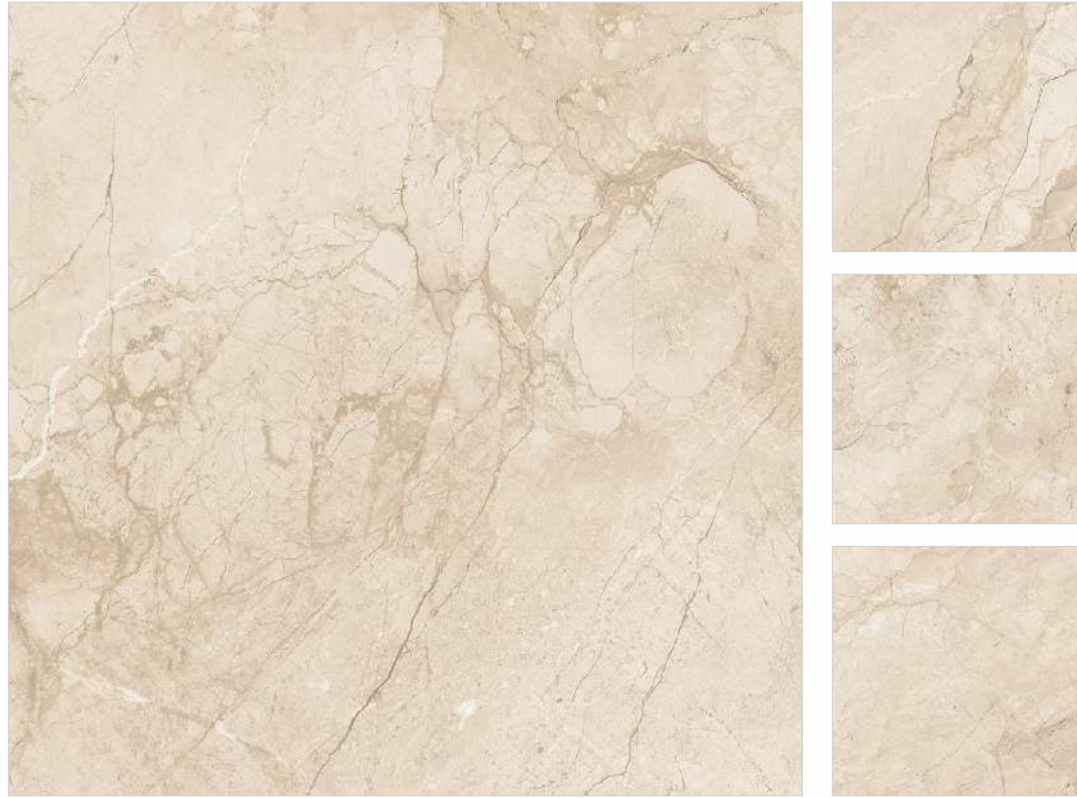

NORDIC AVORIO

Finish **Matt Carving**
Body **White Body**
Random **4 Faces**

Also Available In 120x240cm