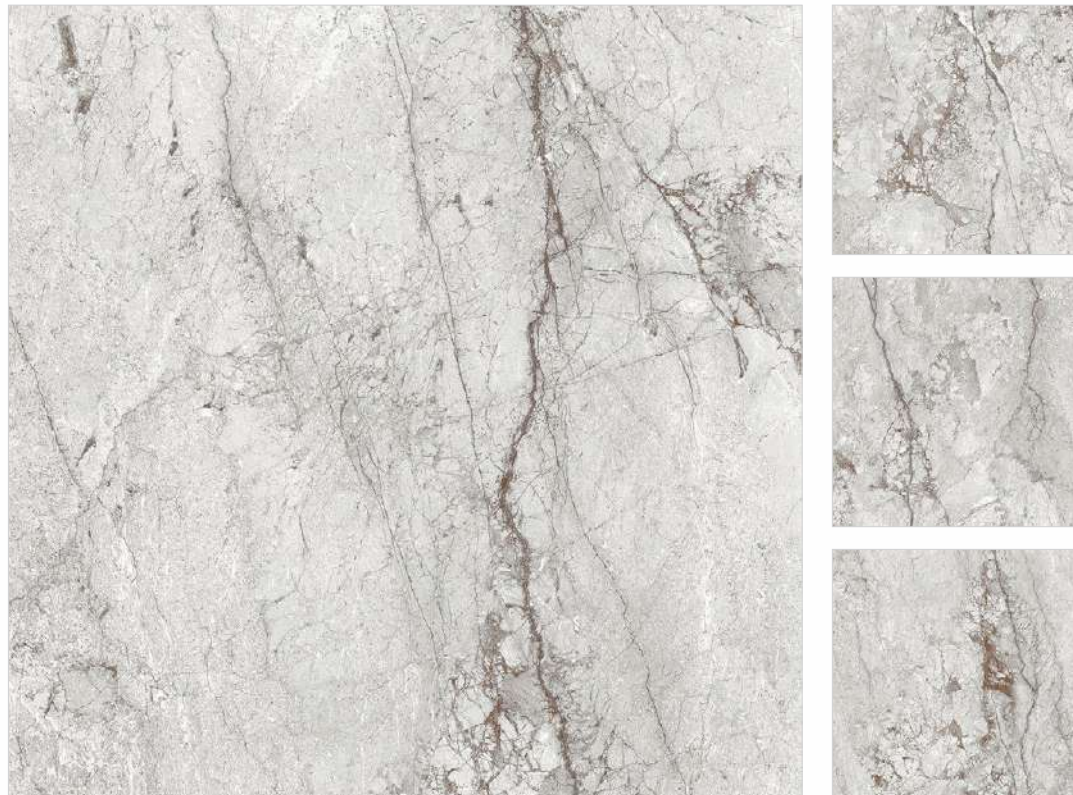

CEPPO DI GREY

Finish High Gloss
Body White Body
Random 6 Faces

Also Available In 120x240cm