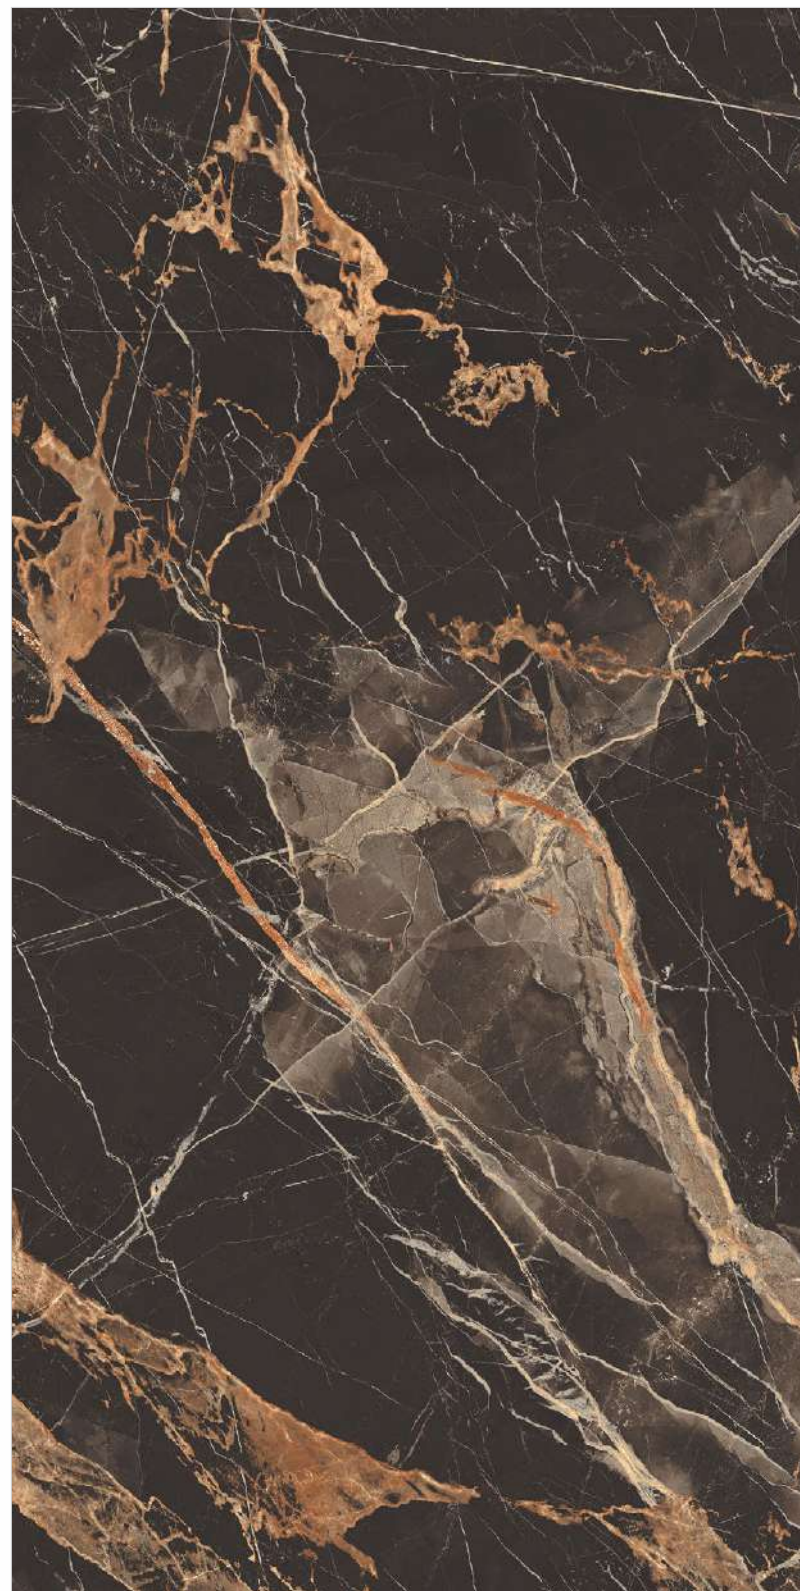

PORTICO NERO

Finish High Gloss
Body White Body
Random 3 Faces