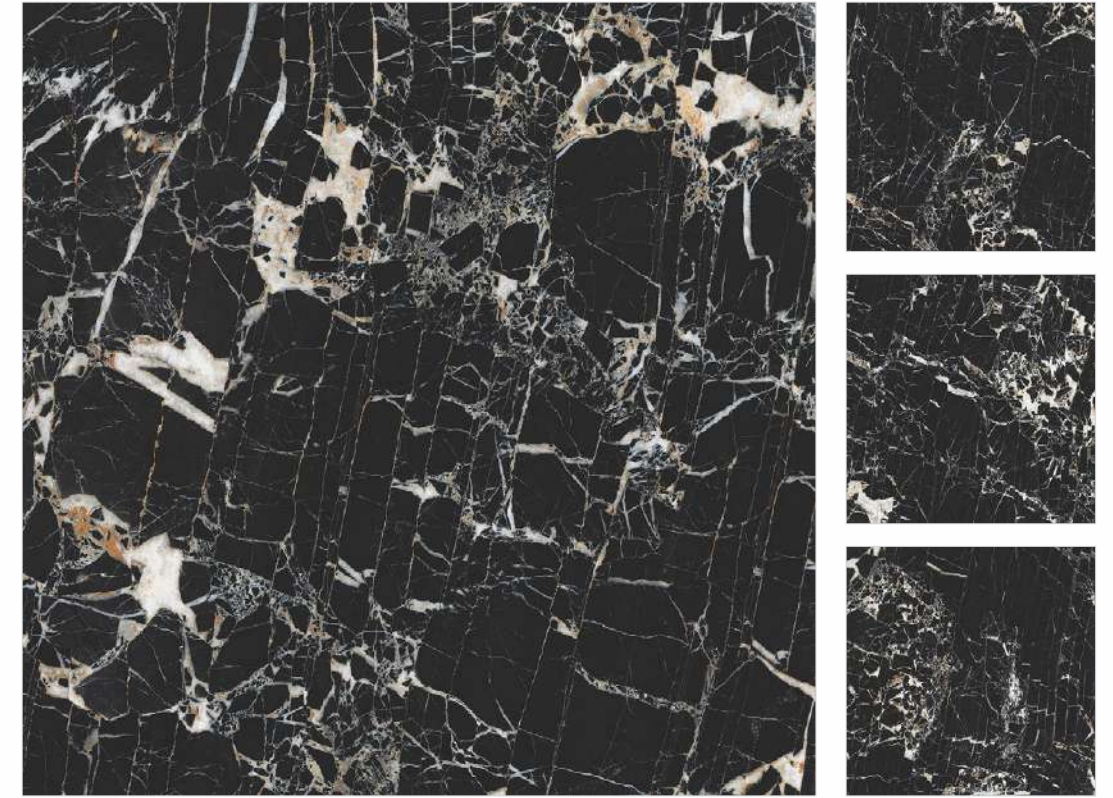

BLACK FUSION

Finish High Gloss
Body White Body
Random 6 Faces