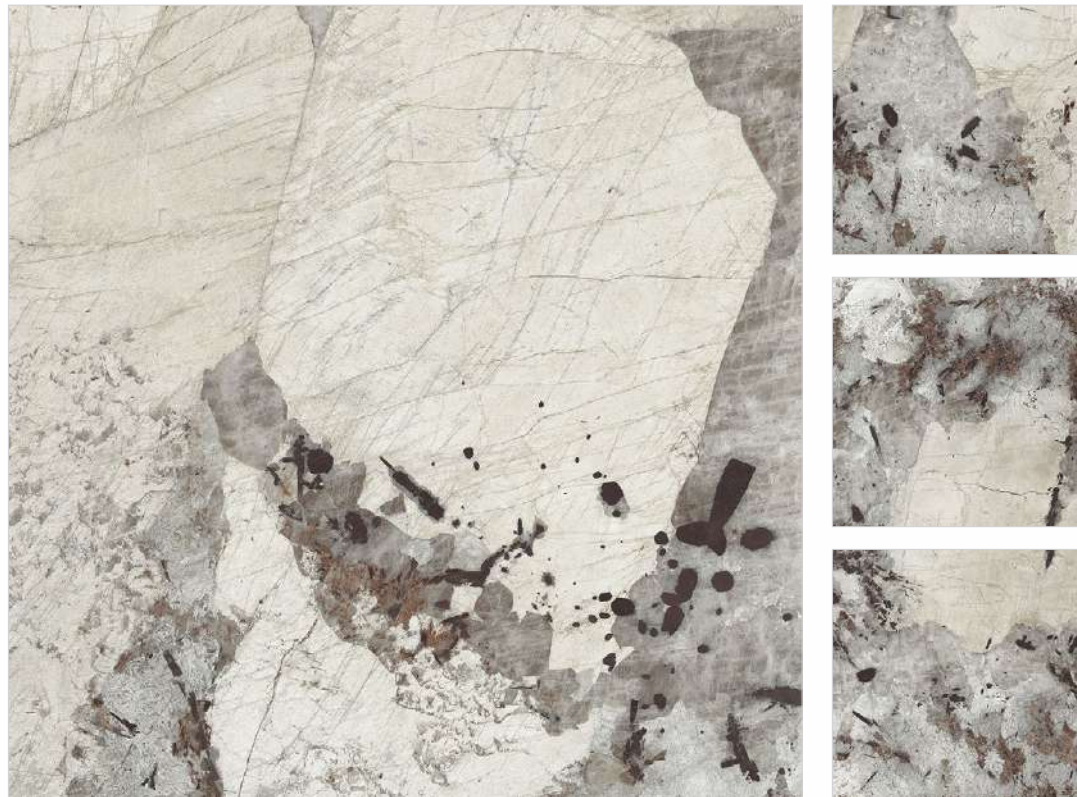

PATAGONIA

Finish High Gloss
Body White Body
Random 6 Faces

Also Available In 120x240cm

RARE COLLECTION
120x120cm