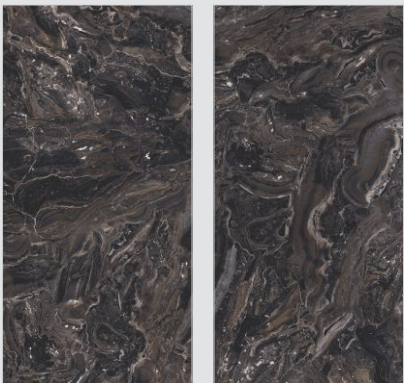

ASPEN NATURAL

Finish - HIGH GLOSS
Random - 3

WALL & FLOOR — ASPEN NATURAL, 1200x2400mm

SIMERO
CERAMICS

HIGH GLOSS
— 1200x2400mm

BRECCIA BLUE

Finish - **HIGH GLOSS**
Book Match - 2

FLOOR — **BRECCIA BLUE**, 1200x2400mm

SIMERO
CERAMICS

HIGH GLOSS
— 1200x2400mm

CALACATTA ELITE

Finish - HIGH GLOSS
Book Match - 2

WALL & FLOOR — CALACATTA ELITE, 1200x2400mm

SIMERO
CERAMICS

HIGH GLOSS
— 1200x2400mm

EGEO BEIGE

Finish - HIGH GLOSS
Random - 2

WALL & FLOOR — EGEO BEIGE, 1200x2400mm

SIMERO
CERAMICS

HIGH GLOSS
— 1200x2400mm

EXPLOSION BLACK

Finish - HIGH GLOSS
Random - 3

FLOOR — EXPLOSION BLACK, 1200x2400mm

SIMERO
CERAMICS