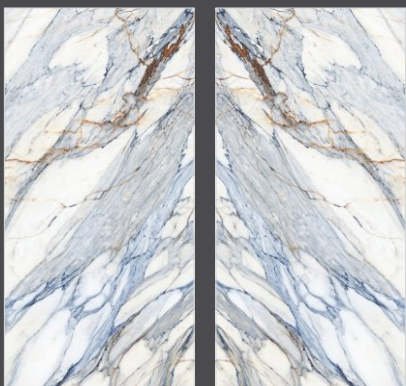

SARAN COLLINS CREMA

Finish - HIGH GLOSS
Random - 2

WALL & FLOOR — SARAN COLLINS CREMA, 1200x2400mm

SIMERO
CERAMICS

HIGH GLOSS
— 1200x2400mm

SARAN COLLINS

Finish - **HIGH GLOSS**
Book Match - 2

WALL & FLOOR — **SARAN COLLINS**, 1200x2400mm

SIMERO
CERAMICS

HIGH GLOSS
— 1200x2400mm

SEA BLUE ST

Finish - **HIGH GLOSS**
Book Match - 2

WALL — **SEA BLUE ST**, 1200x2400mm

SIMERO
CERAMICS

HIGH GLOSS
— 1200x2400mm

STATUARIO NATURAL