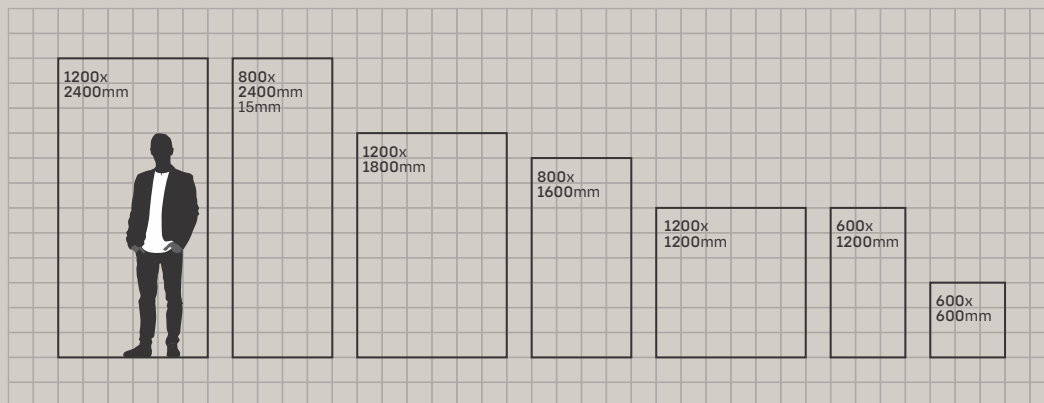

INTRODUCTION

1200x2400mm

Simero brings a grand collection of tiles that are available in various sizes. These tiles are designed to create grand urban spaces with their incredible designs and exceptional styles. The 1200x2400mm slabs by Simero

create the best experience when it comes to the decor of a space. Its mighty size and various design options let you customize every surface of a place and create an interior that you have always dreamed about!

**ONE LOCATION,
VARIED SIZE OPTIONS.**