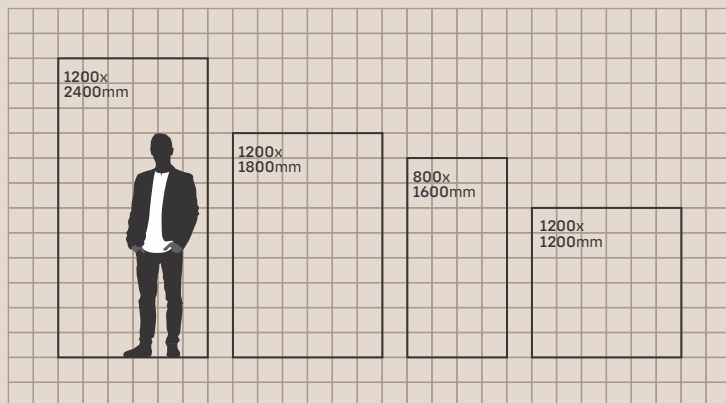

INTRODUCTION

1200x1800mm

Simero brings a grand collection of tiles that are available in various sizes. These tiles are designed to create grand urban spaces with their incredible designs and exceptional styles. The 1200x1800mm slabs by Simero

create the best experience when it comes to the decor of a space. Its mighty size and various design options let you customize every surface of a place and create an interior that you have always dreamed about!

**ONE LOCATION,
VARIED SIZE OPTIONS.**