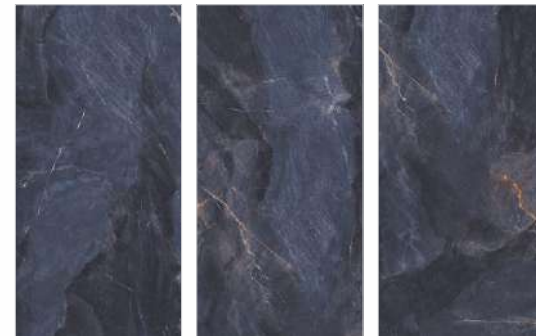

Click Here

3 Faces

High Strength
Maintenance Free
Eco Friendly

Faces Designs
<0.08% Water Absorption
Chemical Resistant

**GVT
PGVT**
COLLECTION

Royal Scambio Blue

HIGH GLOSS
600x1200mm

Click Here 