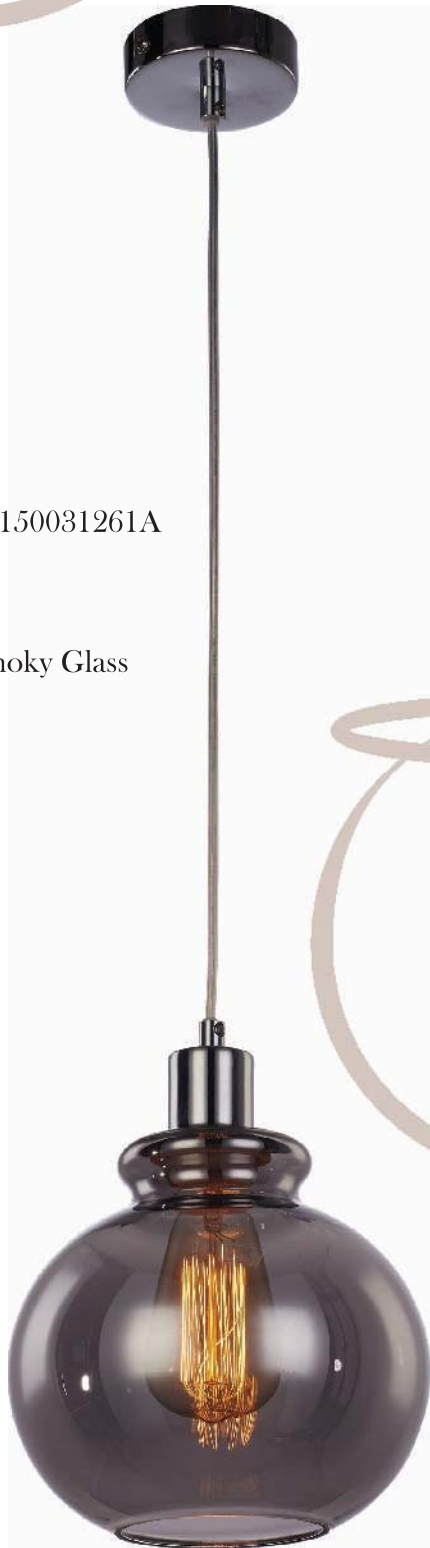

D		H
860		780

KCH-GLD-MX809836A

Description
Ceiling Mounted
Finish Available in 24K Gold/
White/ Red/ Black, Chrome, Brass
Lamp: G4 - 20W
Dimension (in mm)

D	H
1350	1650

KCH-CHR-MD150031261A

Description

Pendant Light

Chrome with Smoky Glass

Lamp: E27/40W

Dimension (in mm)

D		H
200		1200

KCH-CHR-MD150031261B

Description
Pendant Light
Chrome with Smoky Glass
Lamp: E27/40W
Dimension (in mm)

D	H
200	1200

KCH-CHR-MD150031261C

Description

Pendant Light

Chrome with Smoky Glass

Lamp: E27/40W

Dimension (in mm)

D	H
230	1200

KCH-CHR-MD150031271C

Description
Pendant Light
Chrome with Smoky Glass
Lamp: E27/40W
Dimension (in mm)