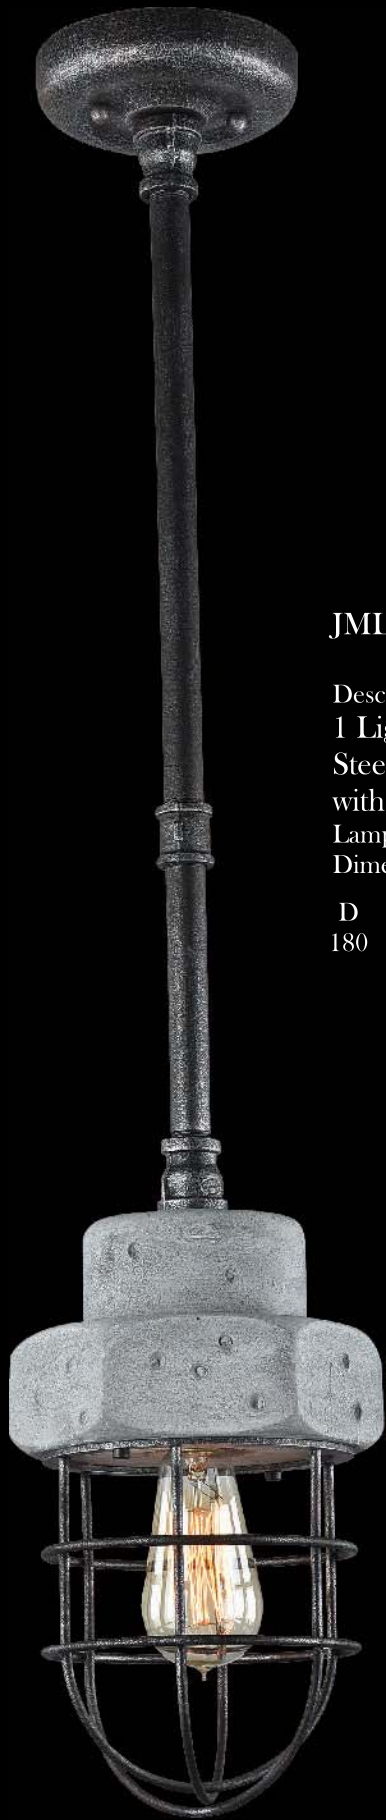

KCH-CHR-MD400500654C

Description
Pendant Light
Chrome
Lamp: G4/20W
Dimension (in mm)

D	H
680	2500

KCH-CHR-MD400500636C

Description
Pendant Light
Chrome
Lamp: G4/20W
Dimension (in mm)

D		H
680		1700

KCH-CHR-MD400500618C

Acrylic Cover

Lamp: T5 - 40W X 1

Dimension (in mm)

L	W	H
410	120	90

KCH-CHR-MX81364B

Description

Ceiling Mounted

Chrome Finish with Crystal

D	H
400	140

AYC-WHT-C88223

Description
Ceiling Mounted
White Finish with
Acrylic Cover
Lamp: T5 - 40W X 1
Dimension (in mm)

D	H
400	140

JML-GRY-SL92931A

Description
1 Light Pendant
Steel + Concrete Grey
with Antique Point
Lamp: E27/60W
Dimension (in mm)

D	H
180	1525

JML-GRY-SL92931

Description
1 Light Pendant
Steel + Concrete Grey
with Antique Point
Lamp: E27/60W
Dimension (in mm)

D	H
130	1335

JML-GRY-CL92931A

Description
1 Light Ceiling Lamp,
Steel + Concrete Grey
with Antique Point
Lamp: E27/60W
Dimension (in mm)