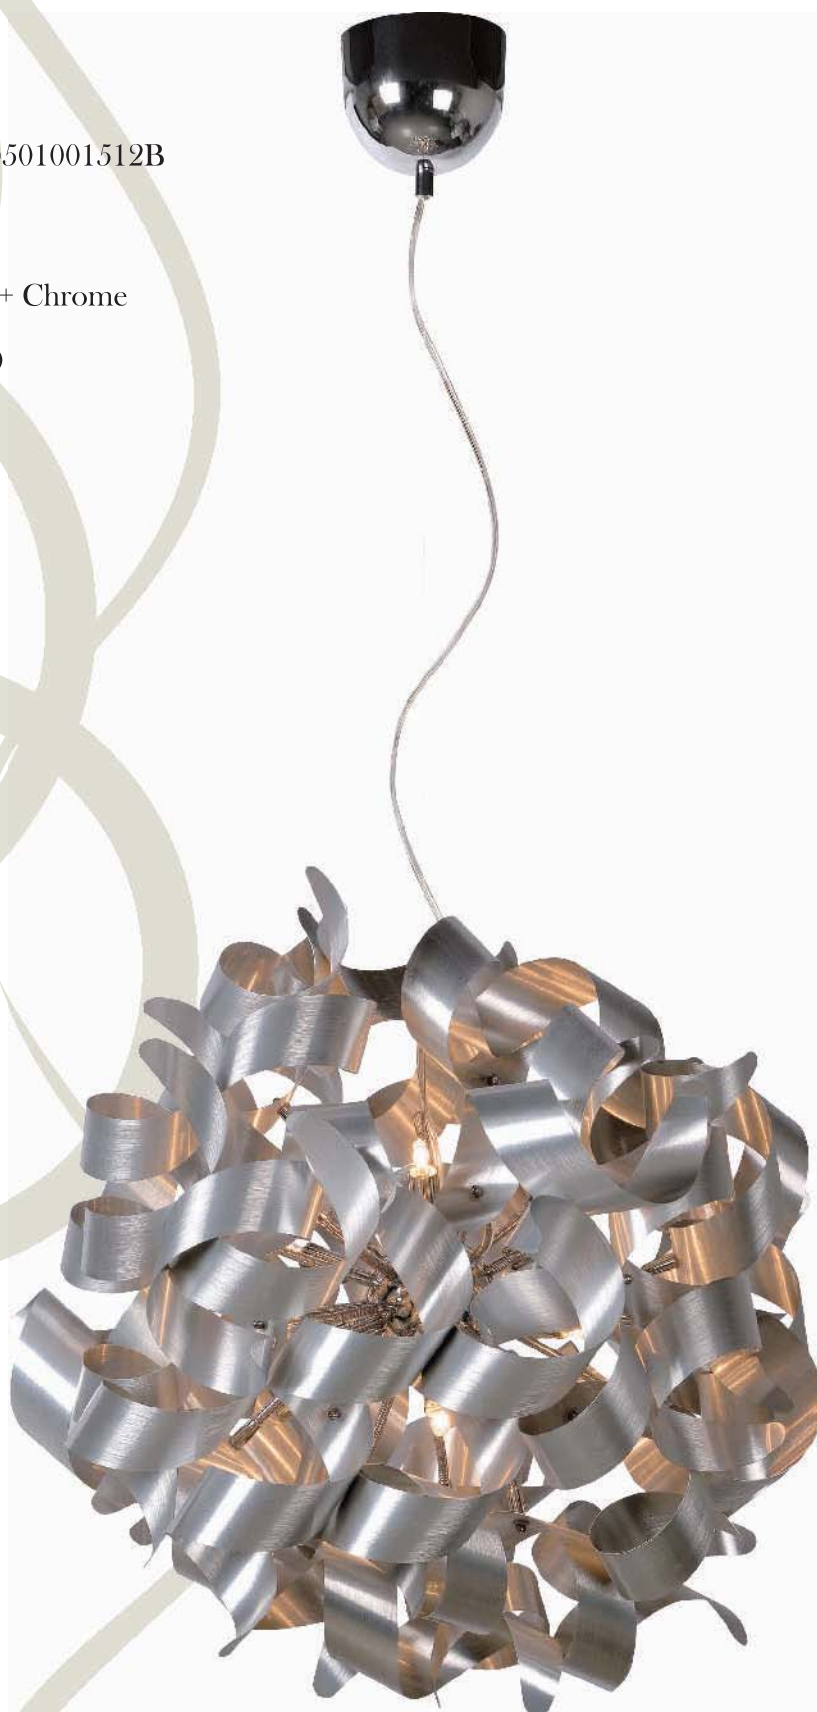

KCH-STC- MD501001512B

Description

Pendant Light

Deep Satin Alu + Chrome

Lamp: G9/33W

Dimension (in mm)

D	H
650	1300

KCH-WTC- MD501001512B