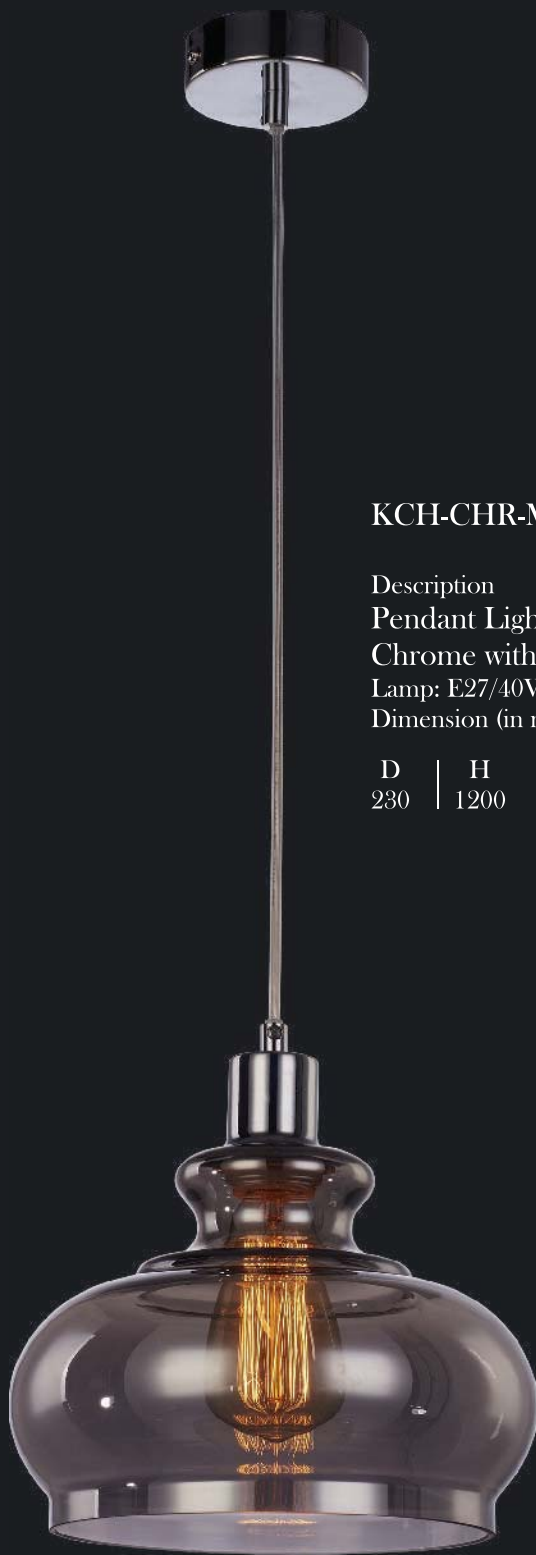

Chrome with Smoky Glass

Lamp: E27/40W

Dimension (in mm)

D		H
200		1200

KCH-CHR-MD150031261B

Description
Pendant Light
Chrome with Smoky Glass
Lamp: E27/40W
Dimension (in mm)

D	H
200	1200

KCH-CHR-MD150031261C

Description

Pendant Light

Chrome with Smoky Glass

Lamp: E27/40W

Dimension (in mm)

D	H
230	1200

KCH-CHR-MD150031271C

Description
Pendant Light
Chrome with Smoky Glass
Lamp: E27/40W
Dimension (in mm)

D	H
220	1200

80

KCH-CHR-MD150031271B

Description
Pendant Light
Chrome with Smoky Glass
Lamp: E27/40W
Dimension (in mm)

D		H
220		1200

KCH-CHR-MD150031271A

Description
Pendant Light
Chrome with Smoky Glass
Lamp: E27/40W
Dimension (in mm)