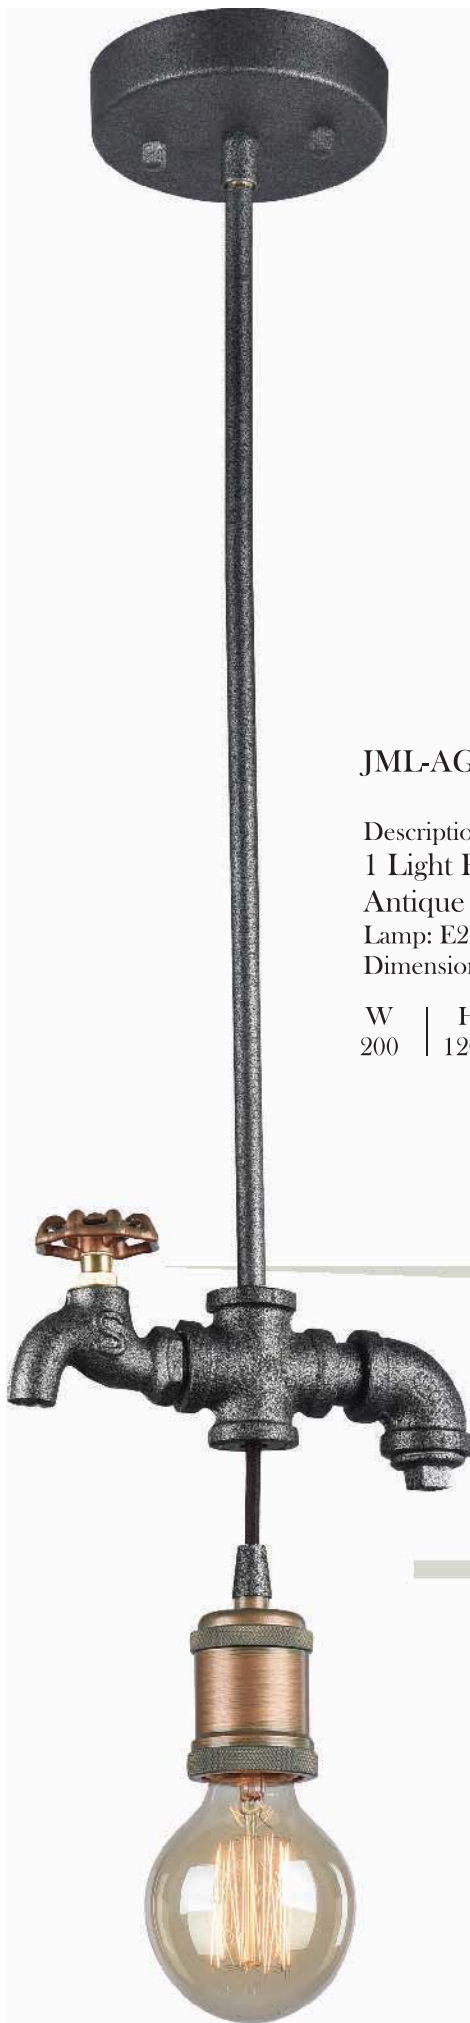

KCH-CHR-MD400500654C

Description
Pendant Light
Chrome
Lamp: G4/20W
Dimension (in mm)

D	H
680	2500

KCH-CHR-MD400500636C

Description
Pendant Light
Chrome
Lamp: G4/20W
Dimension (in mm)

D		H
680		1700

KCH-CHR-MD400500618C

Acrylic Cover

Lamp: T5 - 40W X 1

Dimension (in mm)

L	W	H
410	120	90

KCH-CHR-MX81364B

Description

Ceiling Mounted

Chrome Finish with Crystal

D	H
600	1200

JML-AGR-SL880394A

Description
4 Light Pendant Lamp
Antique Green Paint
Lamp: E27/60W
Dimension (in mm)

L	W	H
270	160	960

JML-AGR-SL89873

Description
3 Light Pendant Lamp
Antique Green Paint
Lamp: E27/60W
Dimension (in mm)

D	H
320	1300

JML-AGR-SL89872

Description
2 Light Pendant Lamp
Antique Green Paint
Lamp: E27/60W
Dimension (in mm)

L	W	H
400	80	1180

JML-AGR-SL89871

Description
1 Light Pendant Lamp
Antique Green Paint
Lamp: E27/60W
Dimension (in mm)