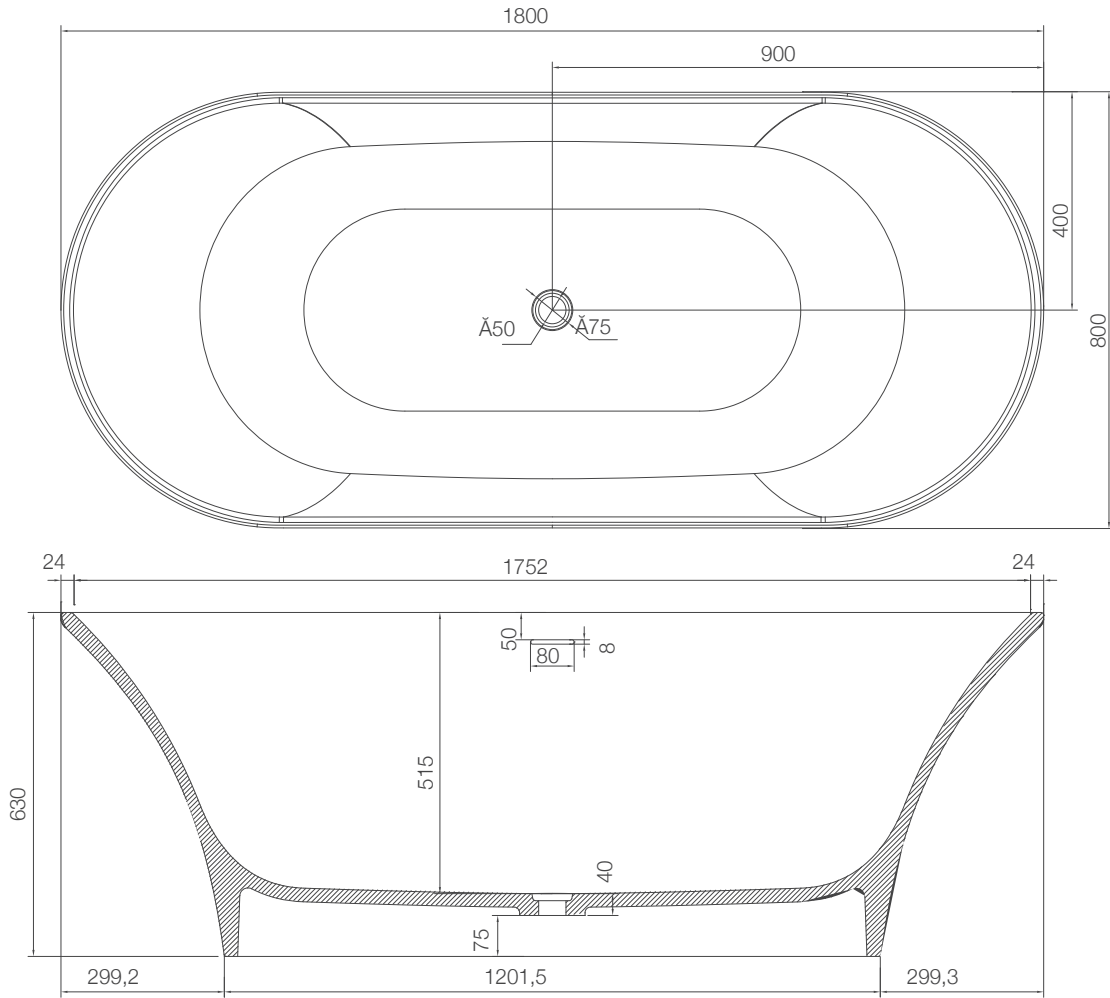

CFS-WHT-69953BIUF

CFS-WHT-69955P180UF