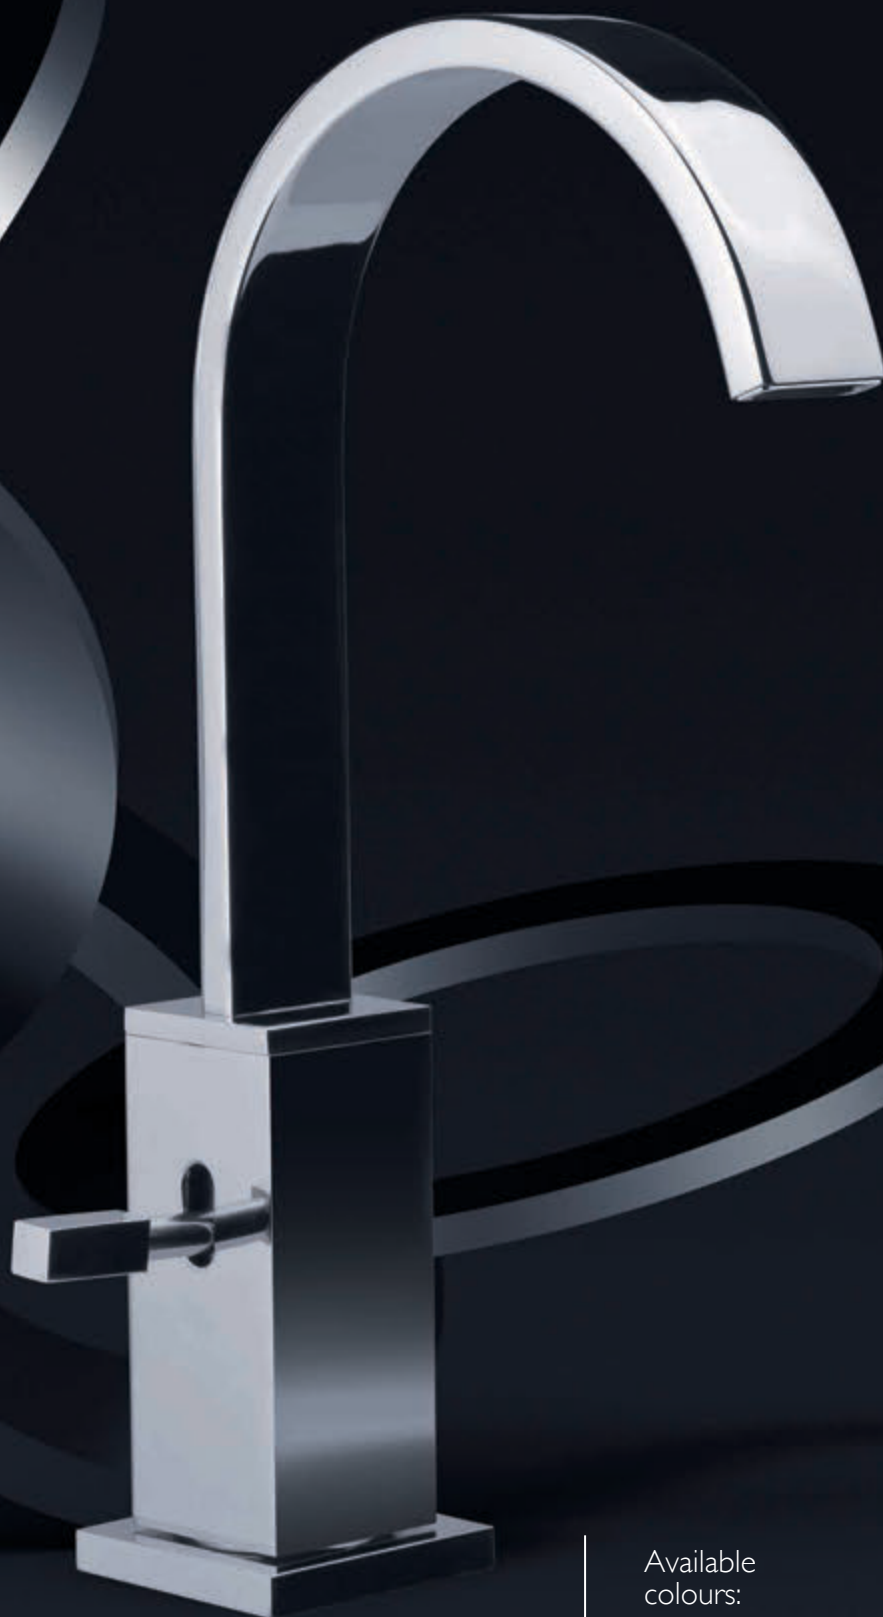

# LEONE

Available  
colours:

CHR

For line  
drawing refer  
Pg no. 301-304