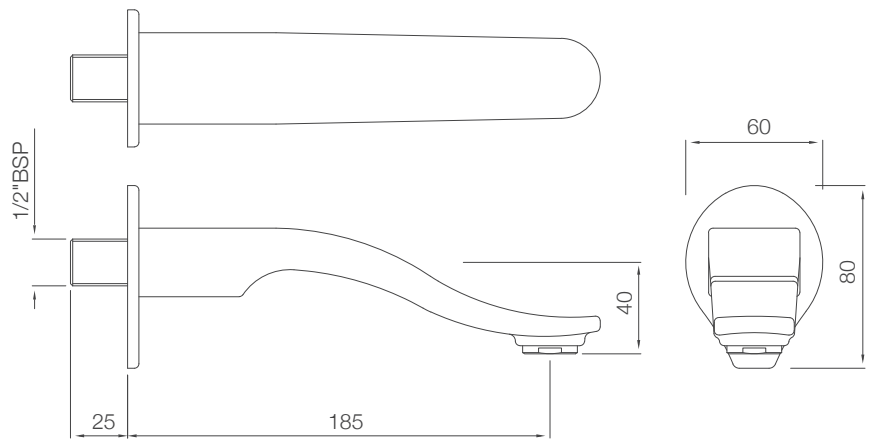

SPT-53429

SPT-73429