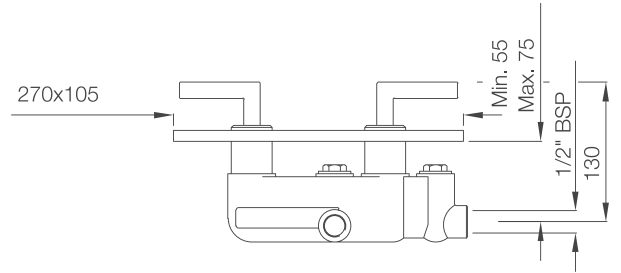

LIS-WHT-71931

LIN-71065