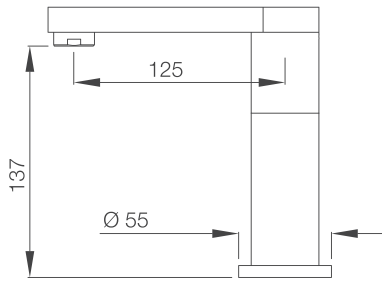

# THE FLANK LEVER RANGE

---

TRAVINA

TRA-57011B

TRA-57009B

TRA-57027

TRA-57233N

TRA-57139