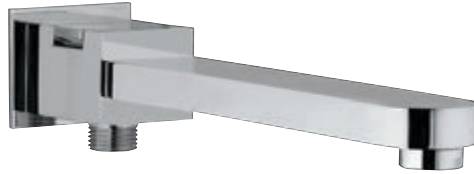

SPT-57463

Travina Bath Tub
Spout with Button
Attachment for Hand
Shower with Wall
Flange