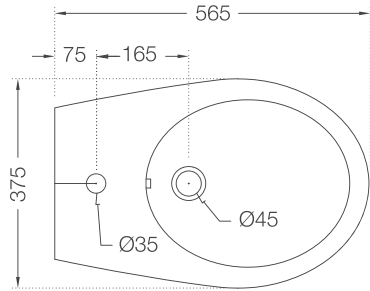

TRS-WHT-57151