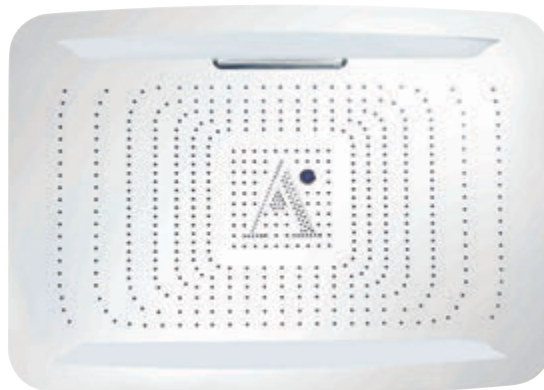

OSA-STL-70011SH

RAINJOY Shower 1000X750mm AISI 304 stainless steel with RGB LED lights remote control & without installation kit for false ceiling

- Chromo therapy (RGB): LED x 0.23W with 12V Power Supply (SMPS) Including Controller, connecting to AC 100-240V, 50-60Hz

- 4-functions • Rain • Intense
- Waterfall • Water Column

OSA-STL-70011BR

False ceiling installation kit for rainjoy Shower 1000X750mm consisting of 1 Bracket, 4 Anchors, 4 Stud bolts, 12 Hex nuts

(Compatible with OSA-70011SH & OSA-70015SH)

Available colours:

OSA-STL-70015SH

Rainjoy Shower 1000X750mm AISI 304 stainless steel with RGB LED lights remote control & without installation kit for false ceiling.

Chromotherapy (RGB): LED x 0.23W with 12V Power Supply (SMPS) Including Controller, connecting to AC 100-240V, 50-60Hz

- 4-functions : • Rain • Intense
- Waterfall • 6X Mist

OSA-STL-70011BR

False ceiling installation kit for rainjoy Shower 1000X750mm consisting of 1 Bracket, 4

Anchors, 4 Stud bolts, 12 Hex nuts (Compatible with OSA-70011SH & OSA-70015SH)