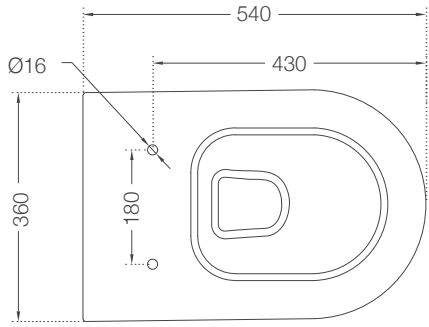

CFS-WHT-69901