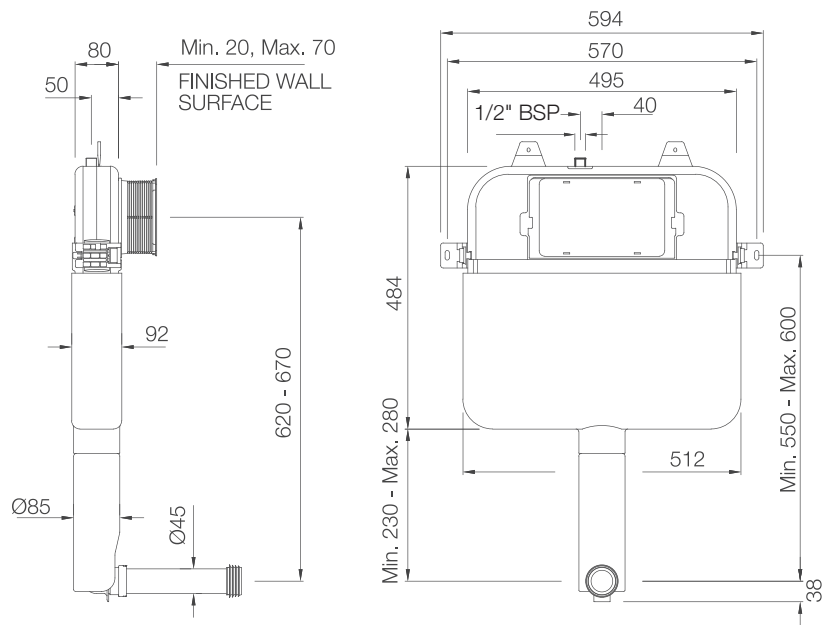

APC-WHT-5012500