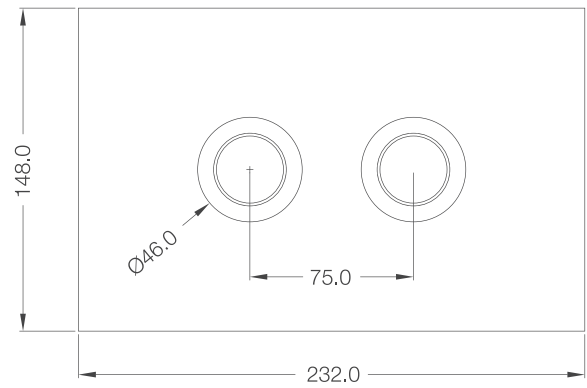

# PNEUMATIC CISTERN

APC-WHT-5012500WP

APC-WHT-5012500FSAF

ACP-CHR-5012501

ACP-CHR-5012503

QUADRA, ONYX  
& DUOS

QUA-61731

QUA-61741