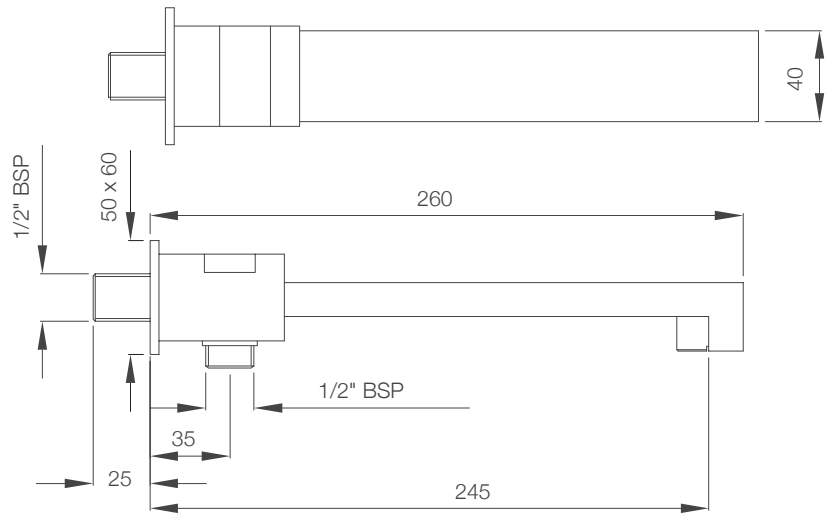

SPT-47429

SPT-41463