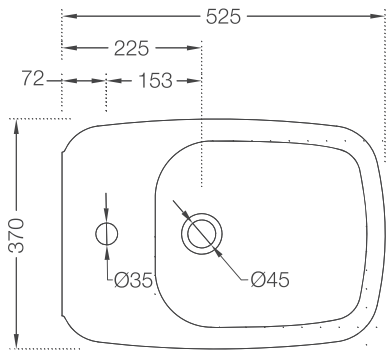

LXS-WHT-67803