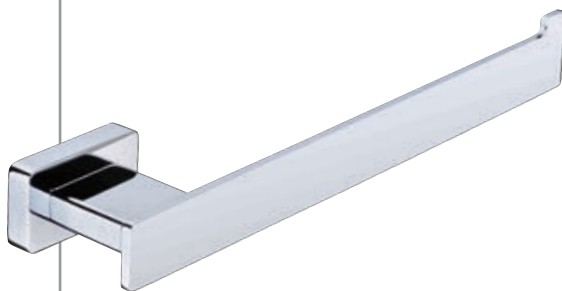

Available colours:

Duos

For line  
drawing refer  
Pg no. 373-386

QUA-61731  
Soap Dish Holder

QUA-61741  
Tumbler Holder

QUA-61723  
Towel Holder

QUA-61775  
Stainless Steel Shelf

QUA-61711  
Single Towel Rail  
600 mm Long