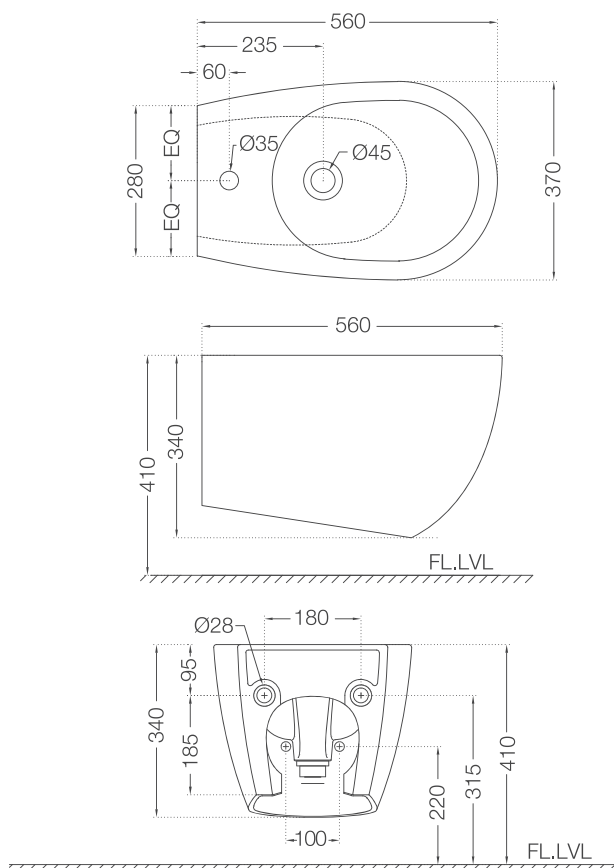

SGS-WHT-41955P180UFSM

SGS-WHT-41153