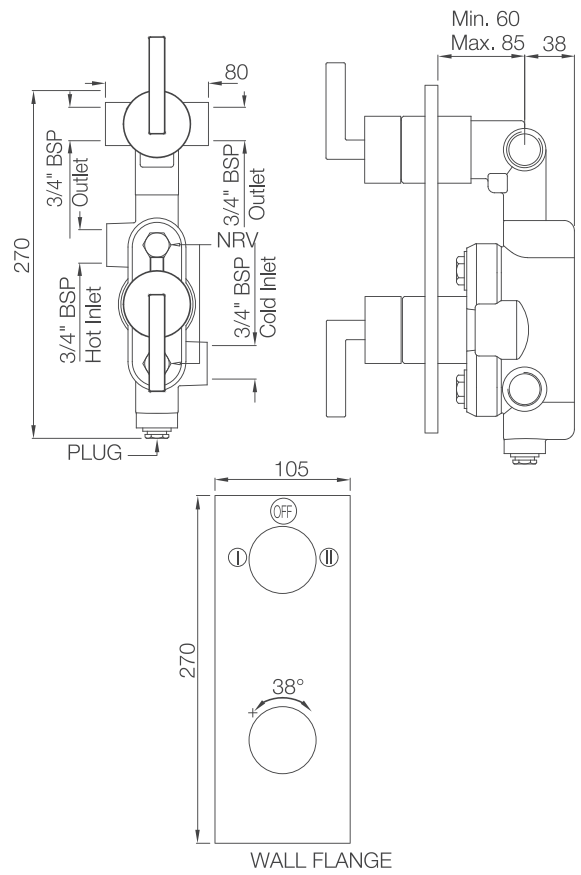

LIN-71681N