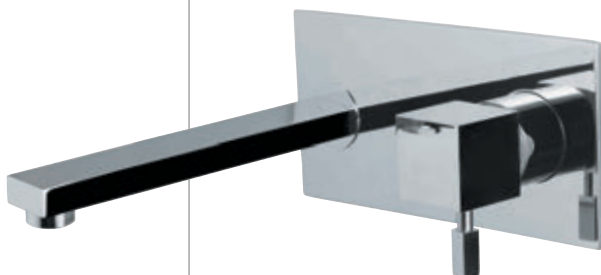

ANG-53233N

Single Lever
Concealed Basin
Mixer (Wall
Mounted) with
Spout (Composite
One Piece Body)