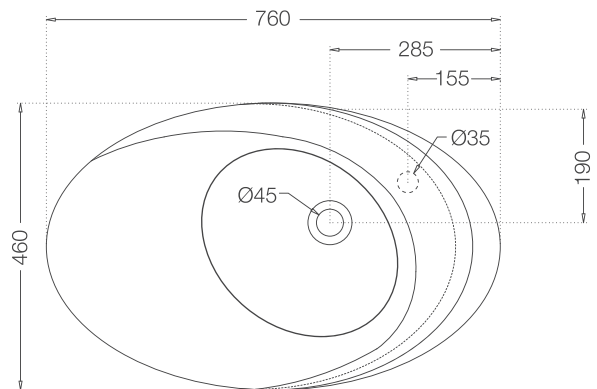

TRS-WHT-57153

TRS-WHT-57931