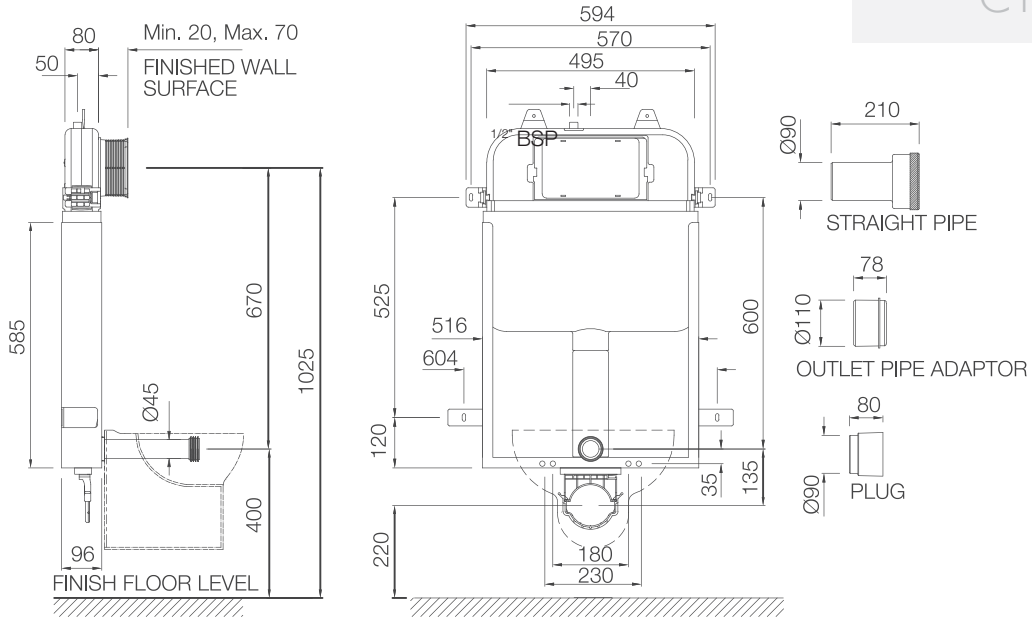

# PNEUMATIC CISTERN

APC-WHT-5012500WP

APC-WHT-5012500FSAF

ACP-CHR-5012501

ACP-CHR-5012503

QUADRA, ONYX  
& DUOS

QUA-61731

QUA-61741