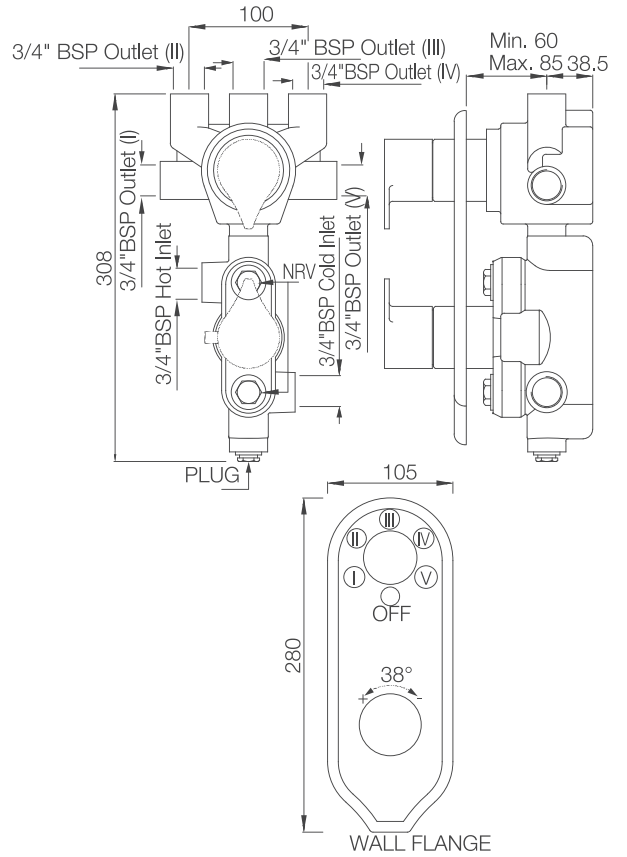

TIA-73687N