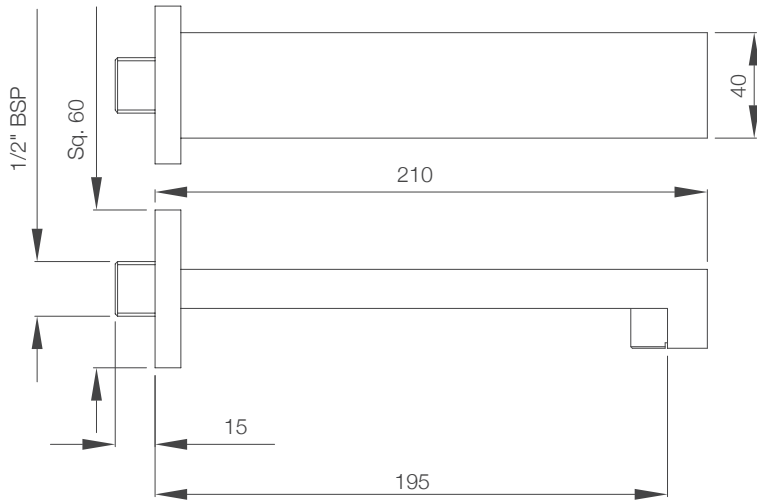

SPT-47463

SPT-45429