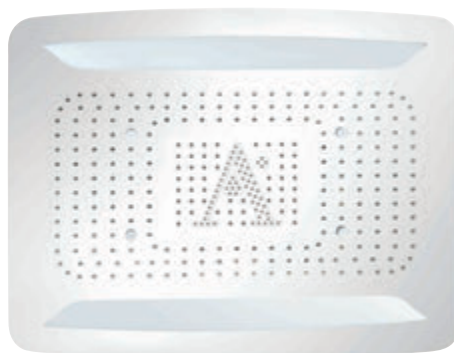

OSA-70005SHiV6

Best fit with ShowerTronic iV6