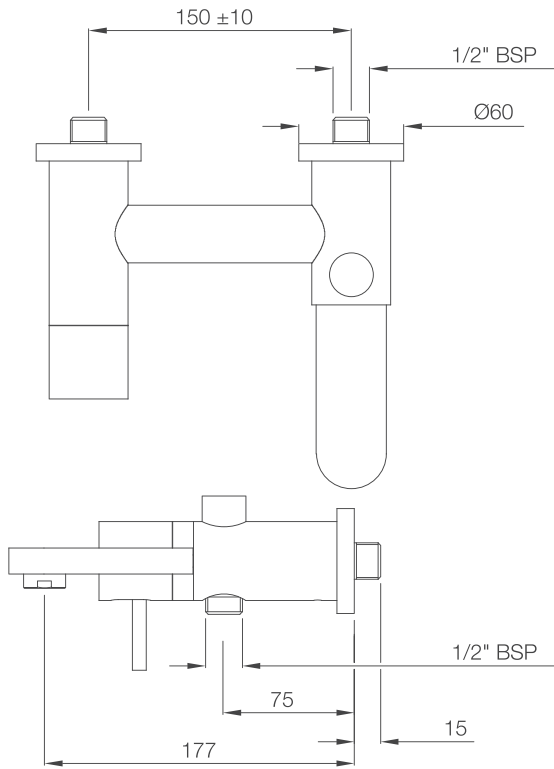

TRA-57139

TRA-57119