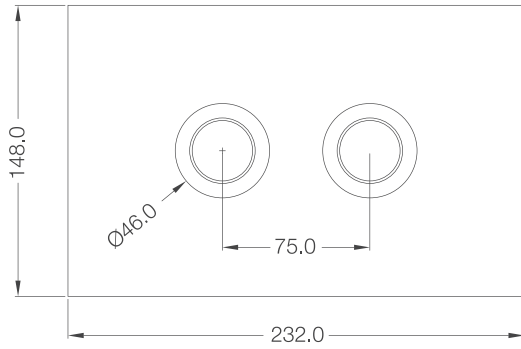

# PNEUMATIC CISTERN

APC-WHT-5012500WP

APC-WHT-5012500FSAF

ACP-CHR-5012501

ACP-CHR-5012503

QUADRA, ONYX  
& DUOS

QUA-61731

QUA-61741