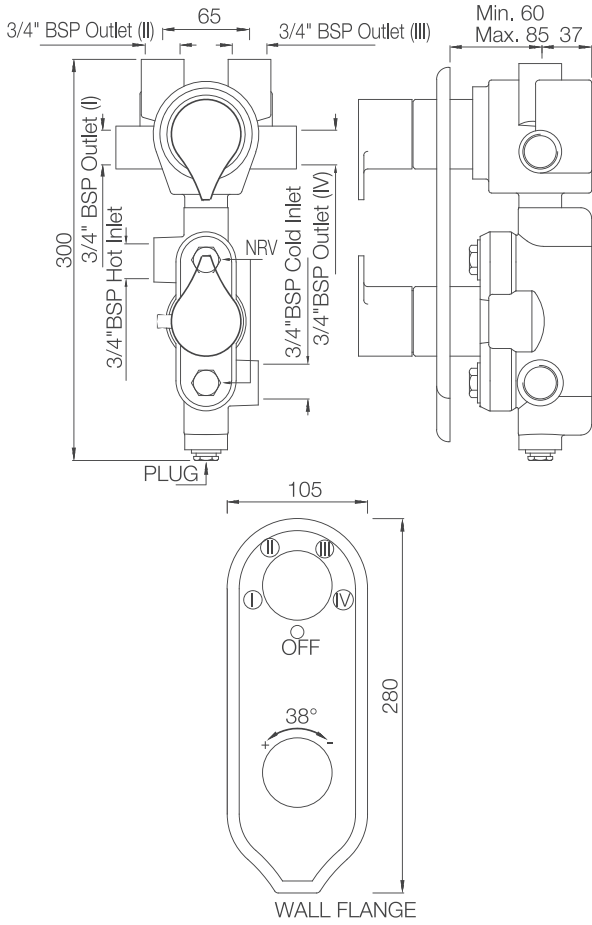

TIA-73685N