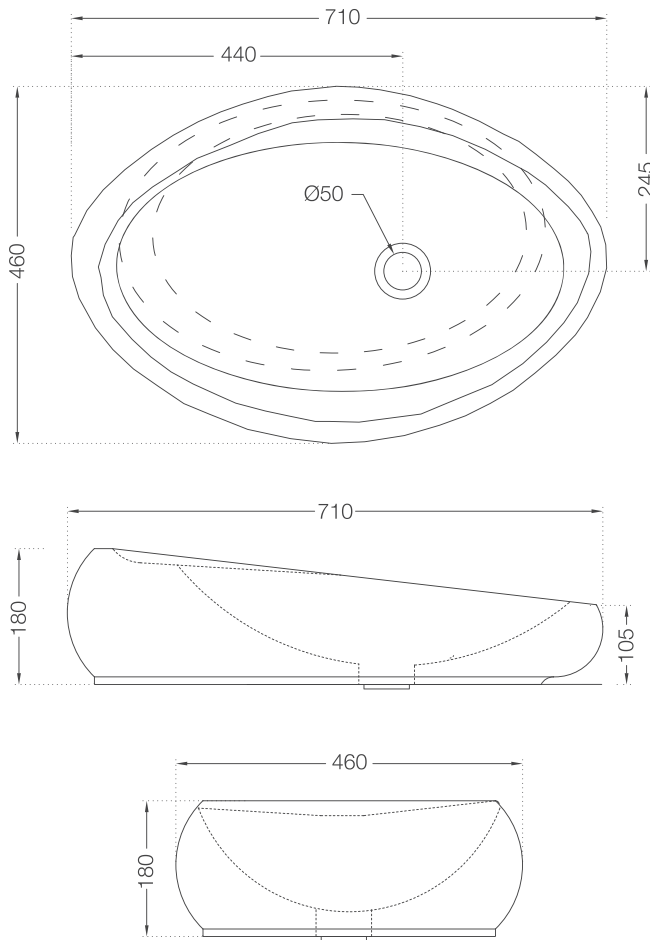

KAS-WHT-49951UF

KAS-WHT-49901