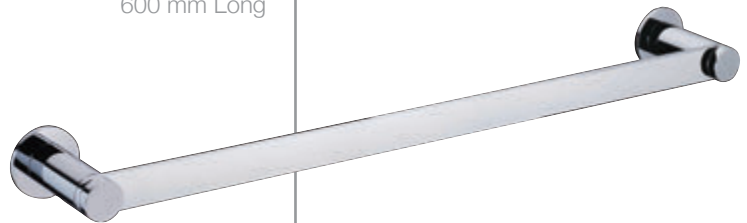

QUA-61743  
WC Brush Holder

ONY-59731  
Soap Dish Holder

ONY-59741  
Tumbler Holder

ONY-59723  
Towel Holder

ONY-59775  
Stainless Steel Shelf

ONY-59711  
Single Towel Rail  
600 mm Long

ONY-59713  
Double Towel Rail  
600 mm Long