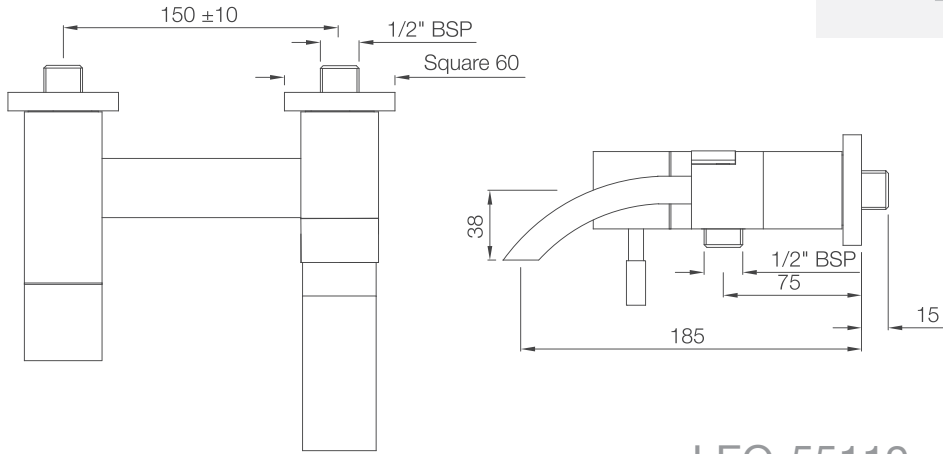

LEO-55139

LEO-55119