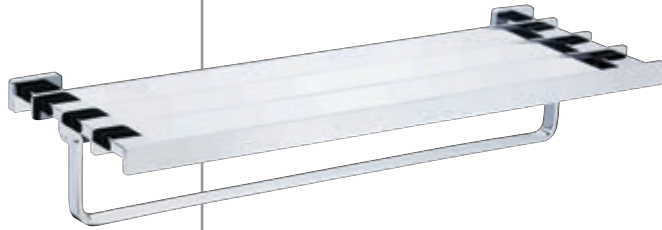

QUA-61753
Toilet Roll Holder
with Flap