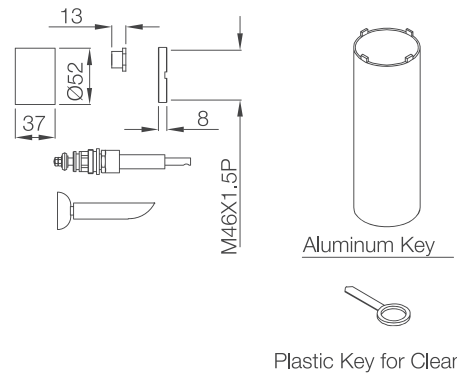

LEX-67283K