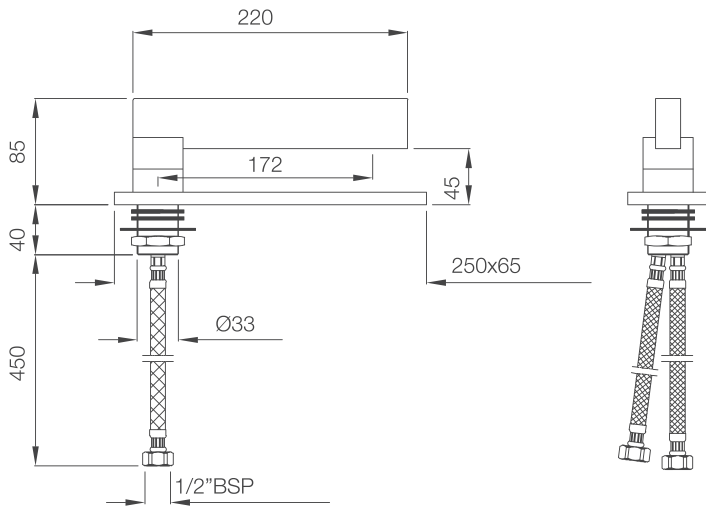

LIN-71011B