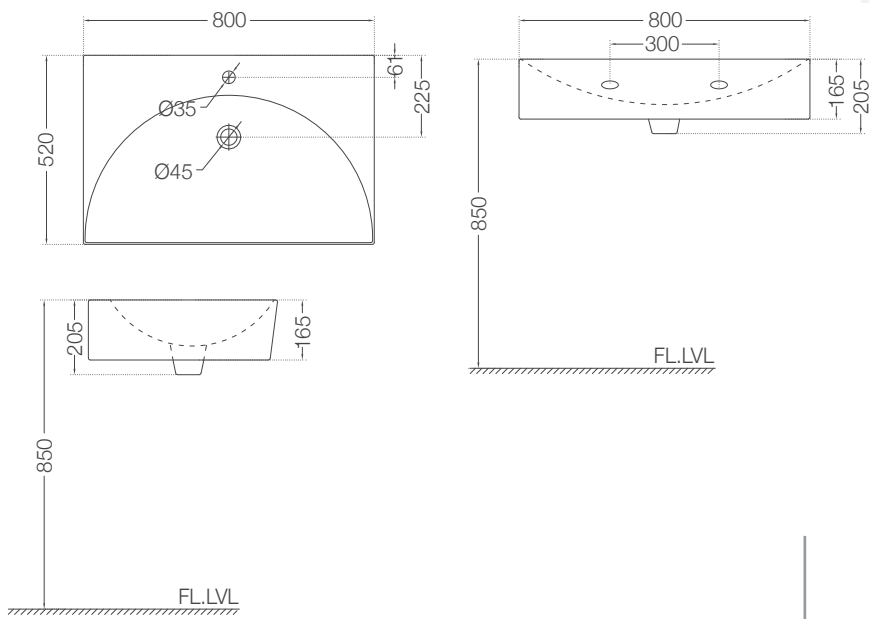

CNF-69065C

CFS-WHT-69801