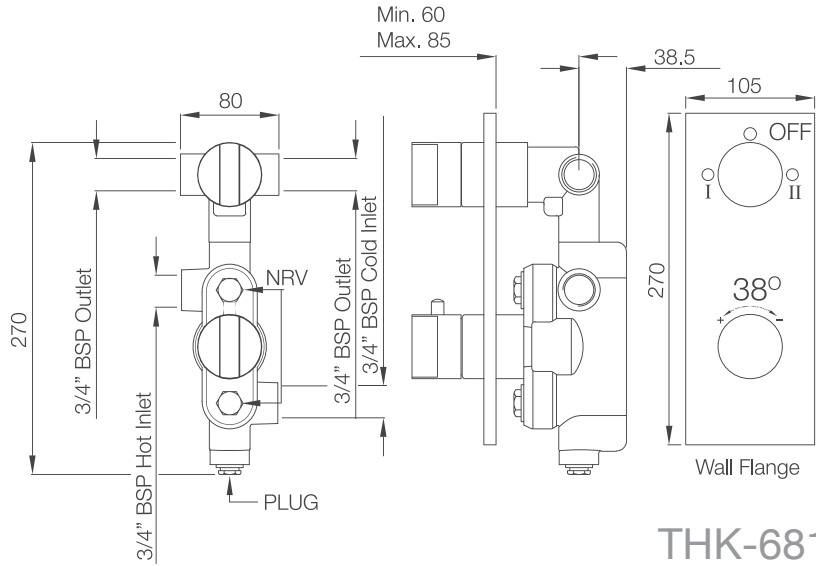

# OVER HEAD SHOWER

OSA-70049

OSA-70051

BSA-70071

THK-681N

THK-683N

THK-685N

THK-687N