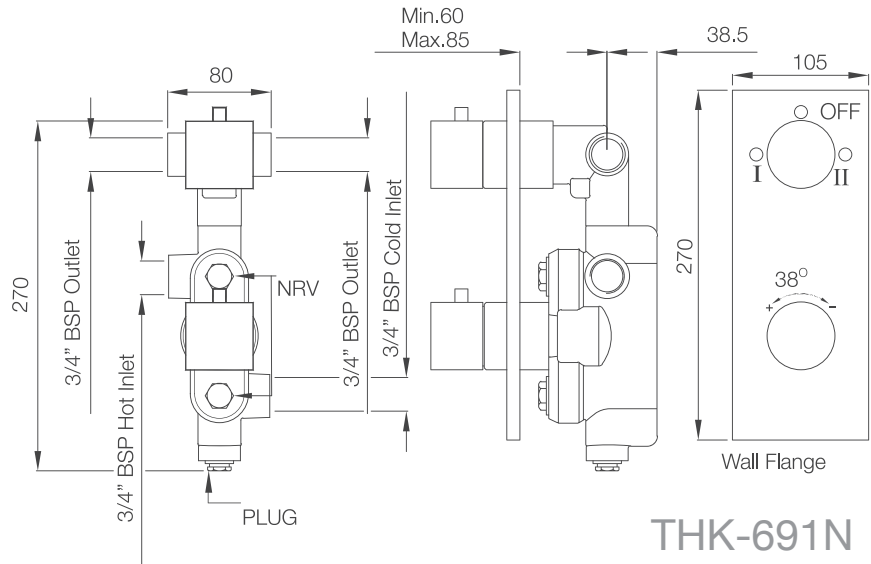

# OVER HEAD SHOWER

OSA-70049

OSA-70051

BSA-70071

THK-681N

THK-683N

THK-685N

THK-687N