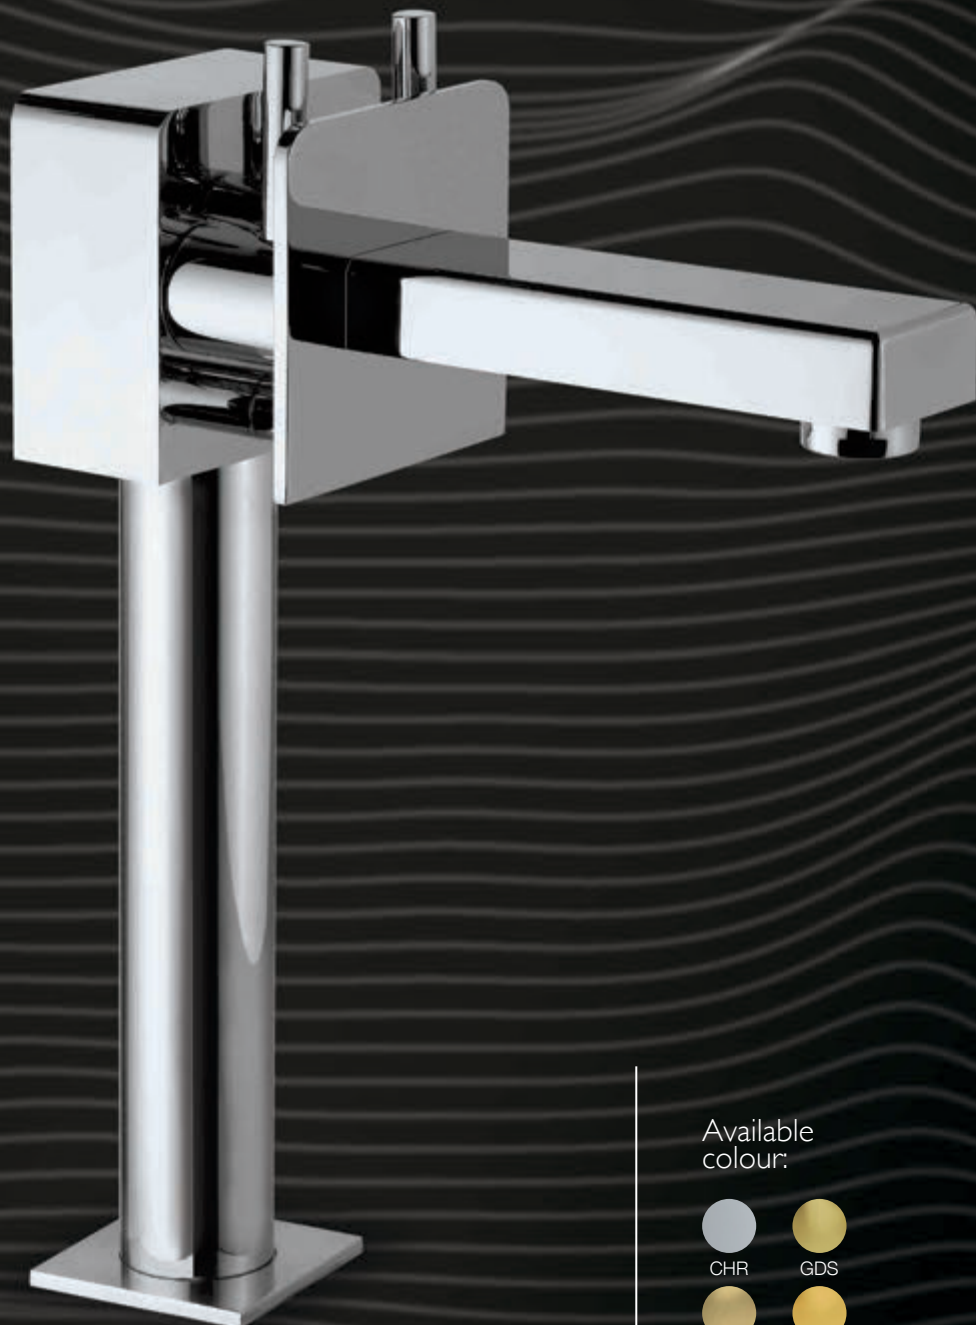

ESPLENDA

Available
colour:

CHR

GDS

ABR

GLD

ACR

GRF

BCH

SSF

BLM

WHM

For line
drawing refer
Pg no. 325-328