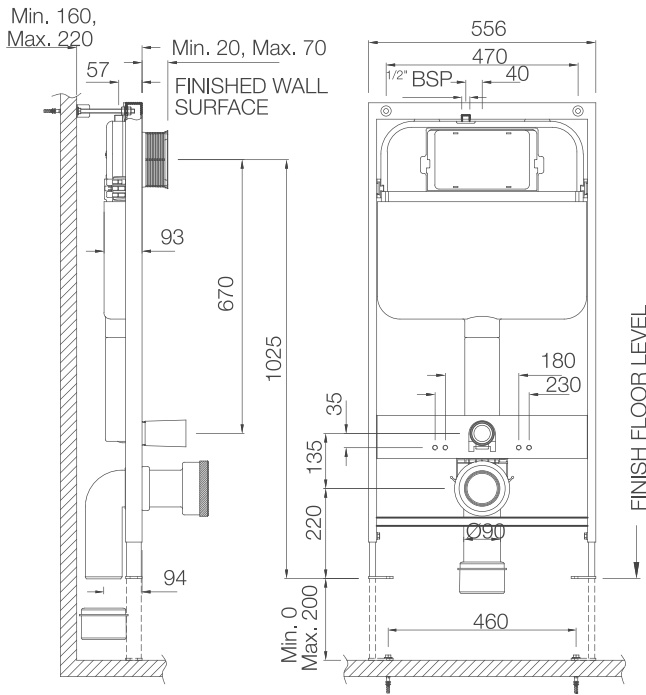

APC-WHT-5012500FS