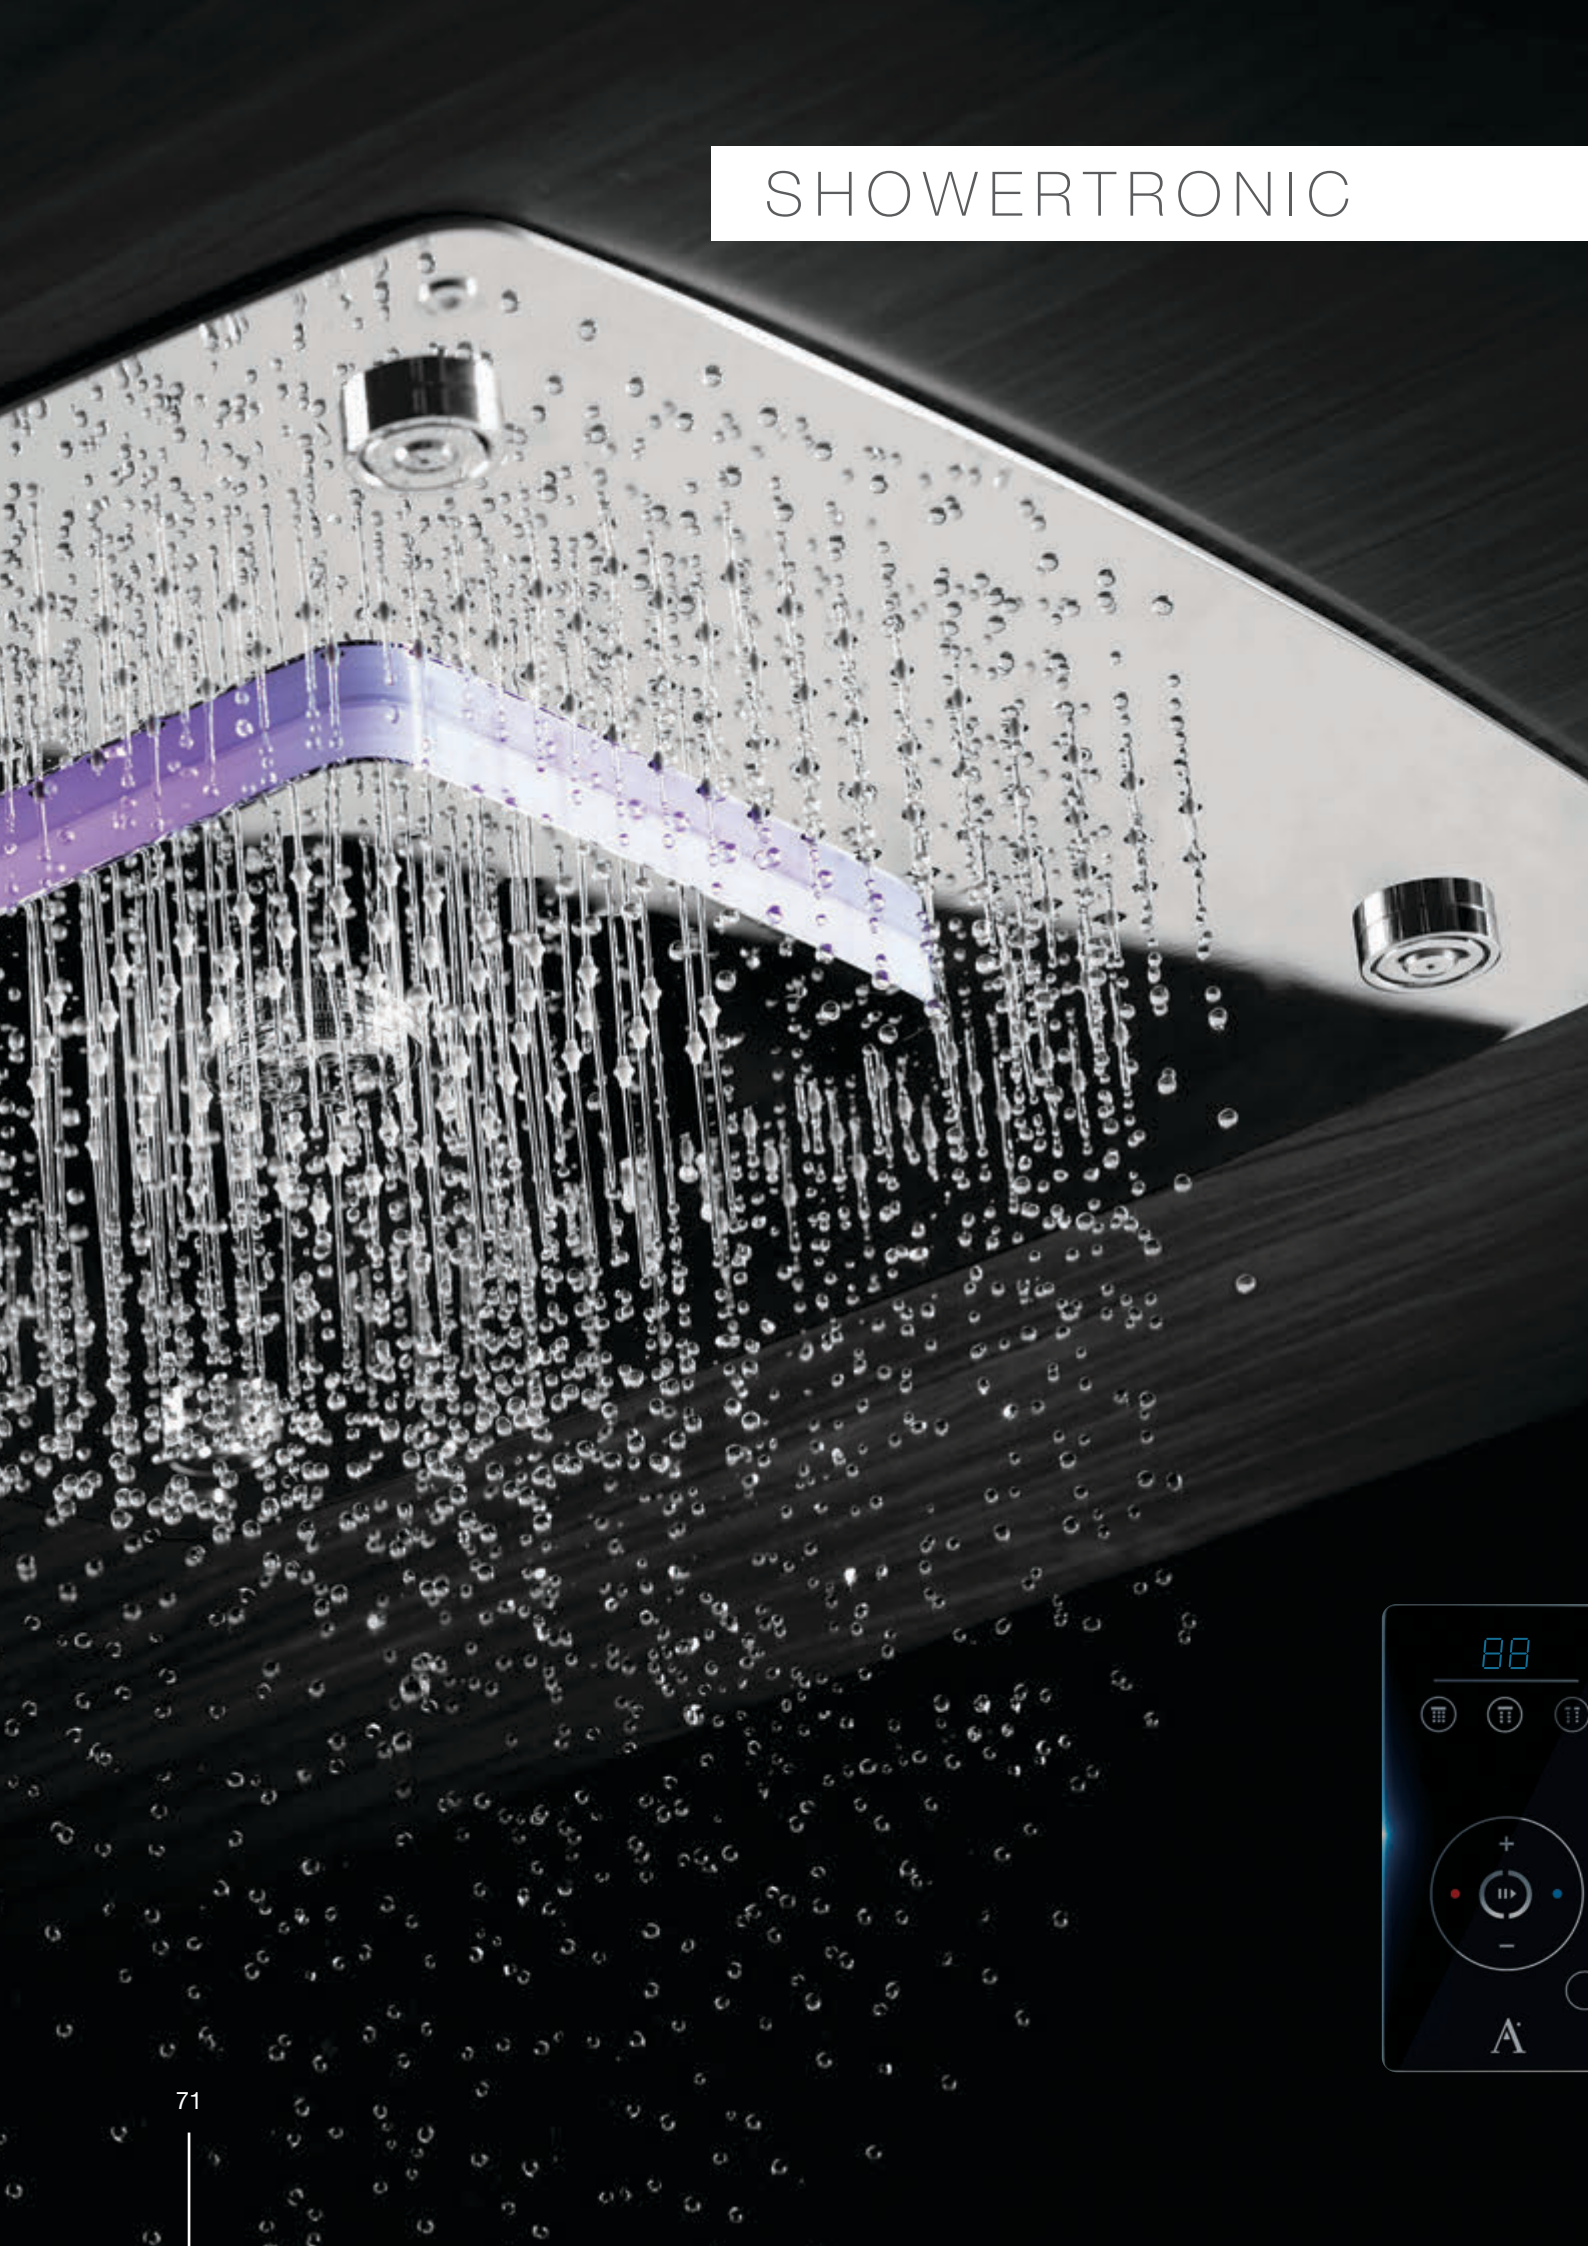

SHOWERTRONIC