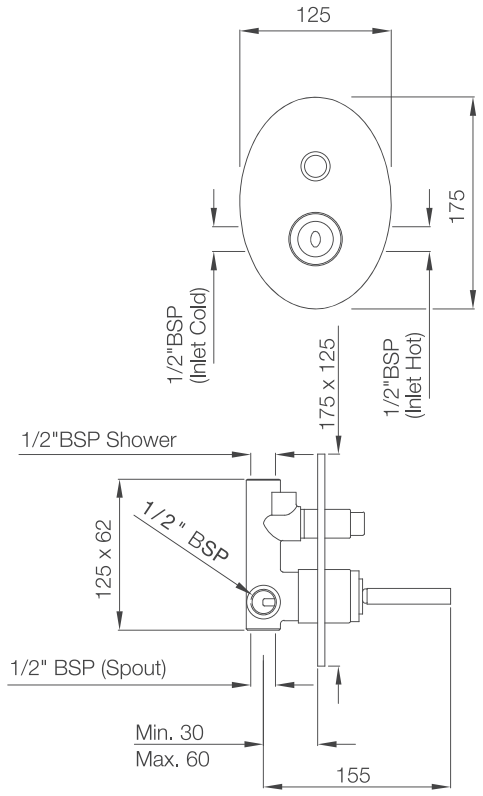

# THE FLANK LEVER RANGE

---

KAVALIER-J

**KAV-49011JB**

Also Available  
**KAV-49051B**

**KAV-49009JB**

**KAV-49233N**

KAV-49055J