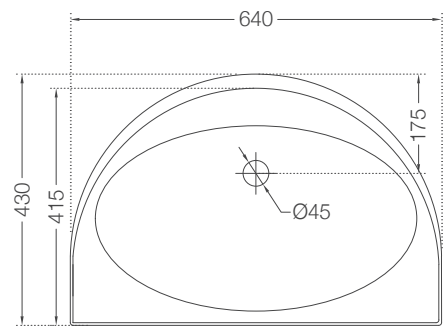

Aluminum Key

CNF-69065K

CFS-WHT-69901