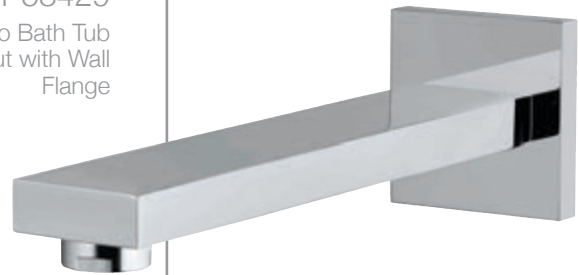

SPT-57429  
Travina Bath Tub  
Spout with Wall  
Flange

SPT-57463

Travina Bath Tub  
Spout with Button  
Attachment for Hand  
Shower with Wall  
Flange

SPT-53429

Angelo Bath Tub  
Spout with Wall  
Flange