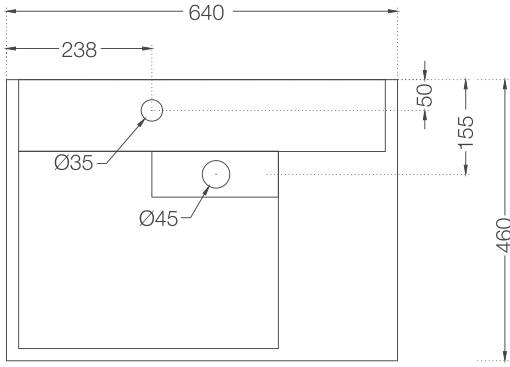

LIN-71195

LIS-WHT-71931