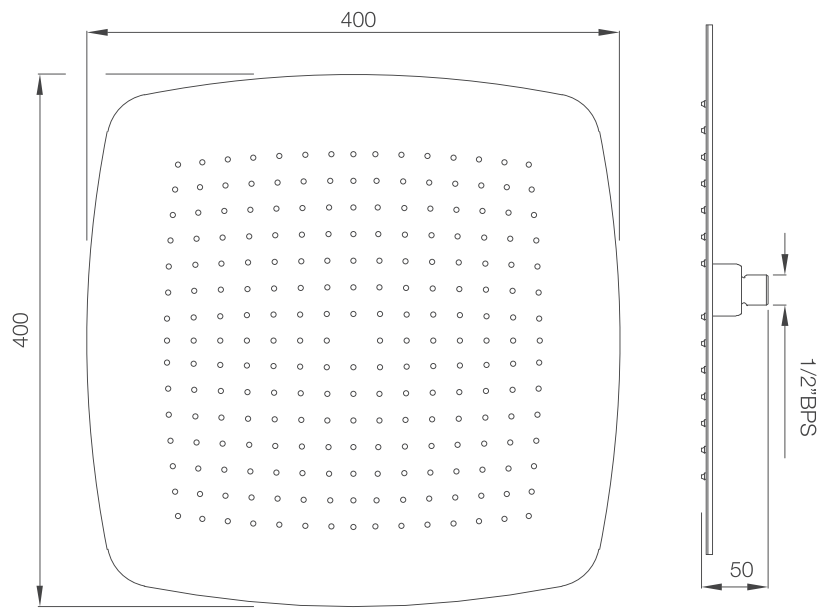

OVER HEAD SHOWER

OSA-70049

OSA-70051