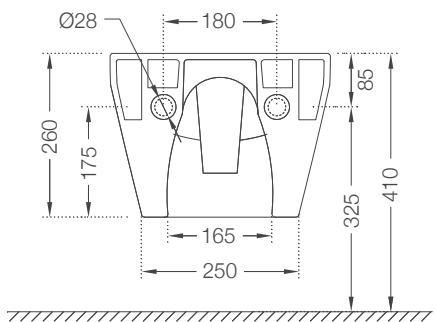

CFS-WHT-69801

CFS-WHT-69901