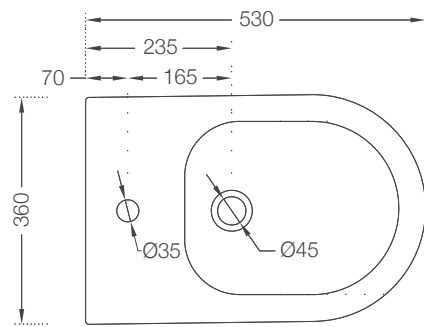

CFS-WHT-69801

CFS-WHT-69901