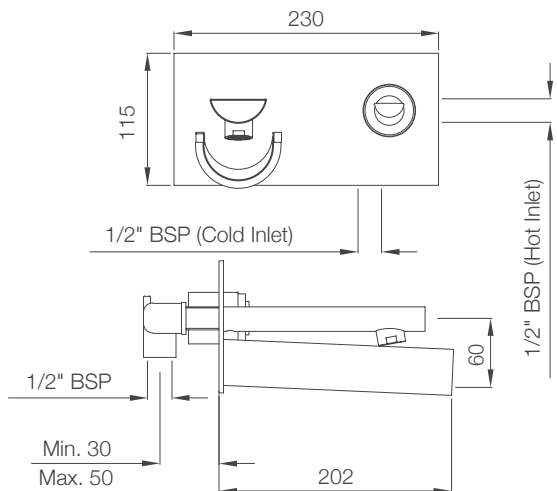

CNF-69011B

CNF-69009B