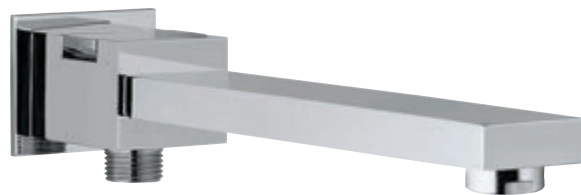

SPT-53463

Angelo Bath Tub Spout
with Button Attachment
for Hand Shower with
Wall Flange