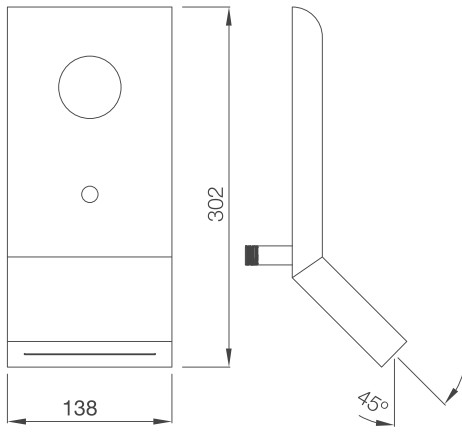

LEX-67213B