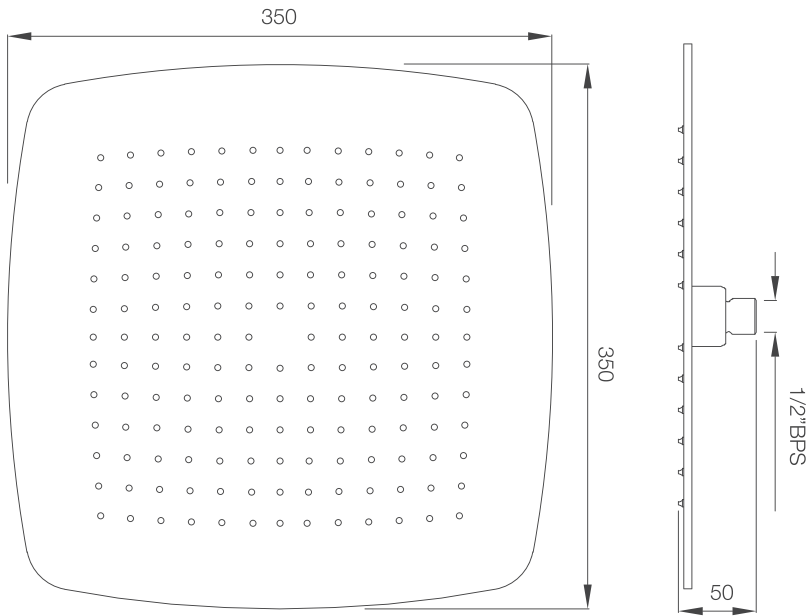

OVER HEAD SHOWER

OSA-70049