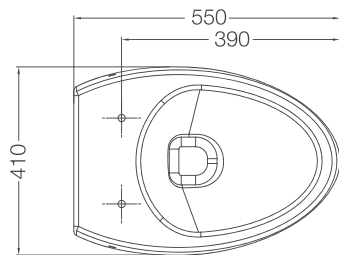

KAV-49083
Also Available
KAV-49089