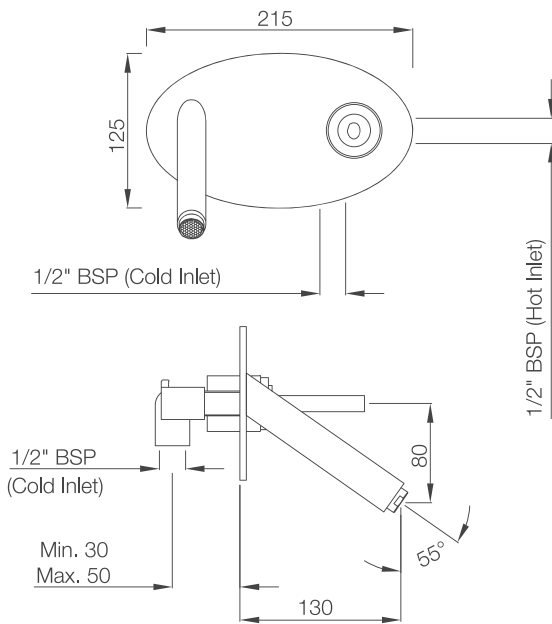

# THE FLANK LEVER RANGE

---

KAVALIER-J

**KAV-49011JB**

Also Available  
**KAV-49051B**

**KAV-49009JB**

**KAV-49233N**

KAV-49055J