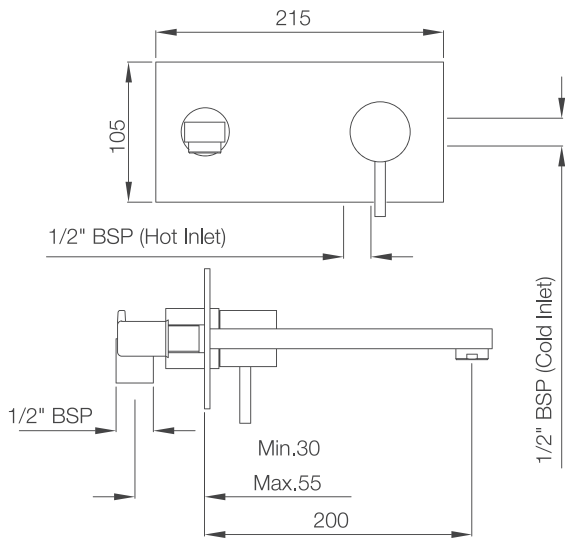

# THE FLANK LEVER RANGE

---

TRAVINA

TRA-57011B

TRA-57009B

TRA-57027

TRA-57233N

TRA-57139