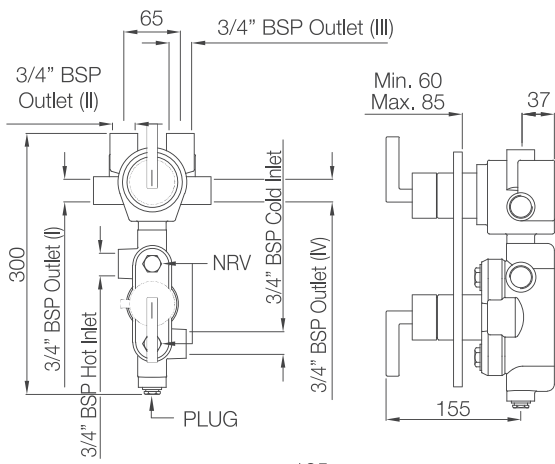

LIN-71683N