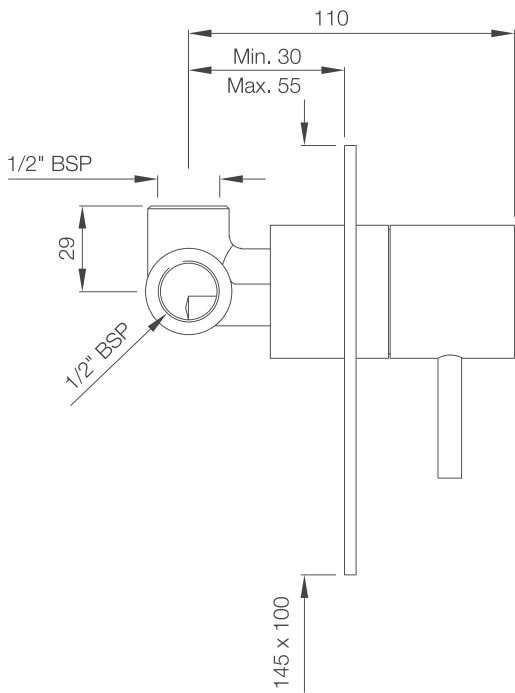

# THE FLANK LEVER RANGE

---

TRAVINA

TRA-57011B

TRA-57009B

TRA-57027

TRA-57233N

TRA-57139