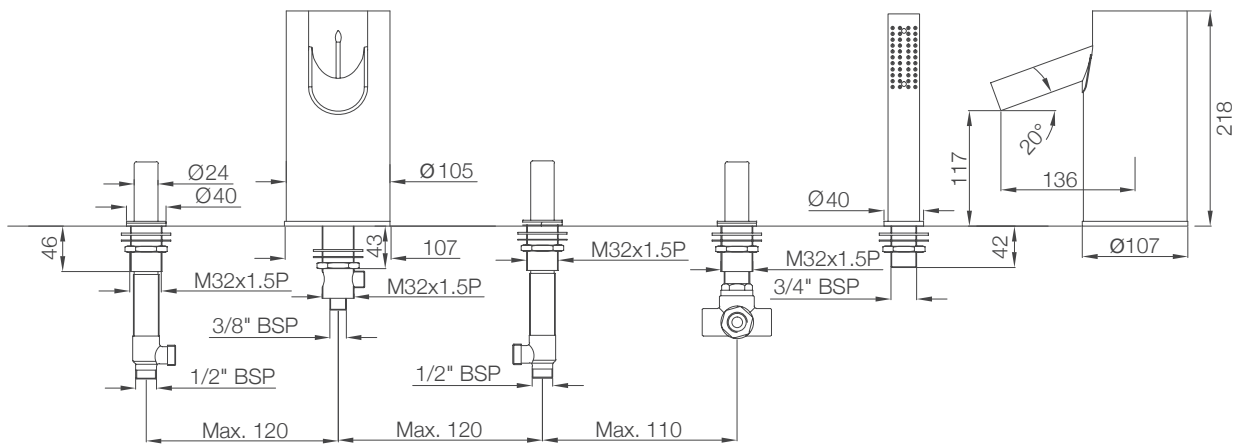

FLE-63433

FLE-63287