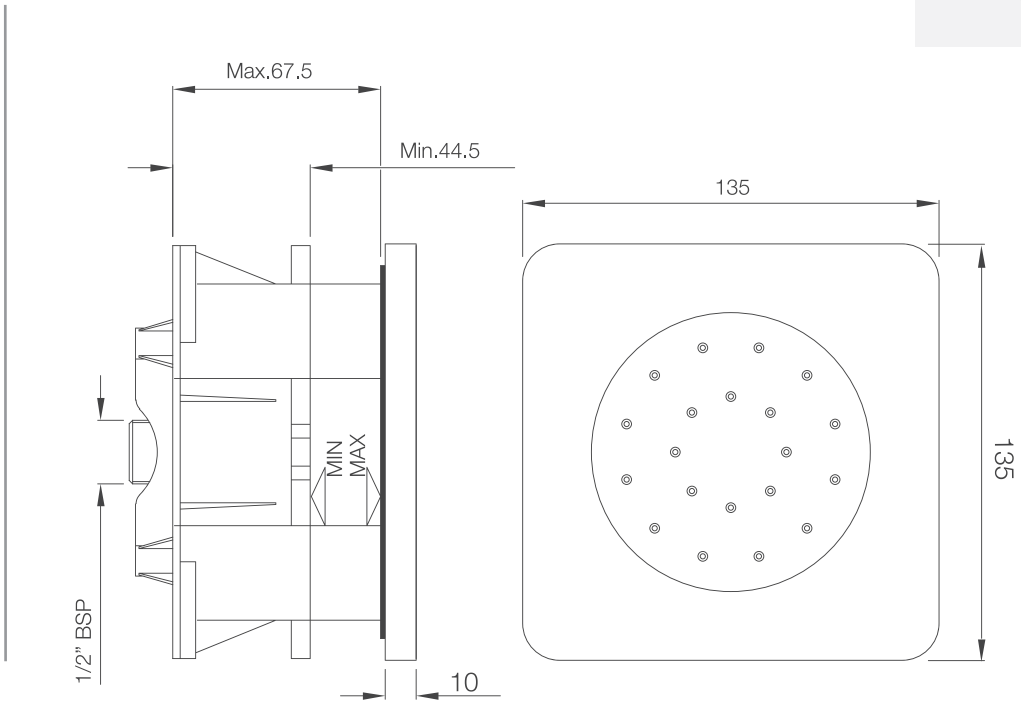

# OVER HEAD SHOWER

OSA-70049

OSA-70051

BSA-70071

THK-681N

THK-683N

THK-685N

THK-687N