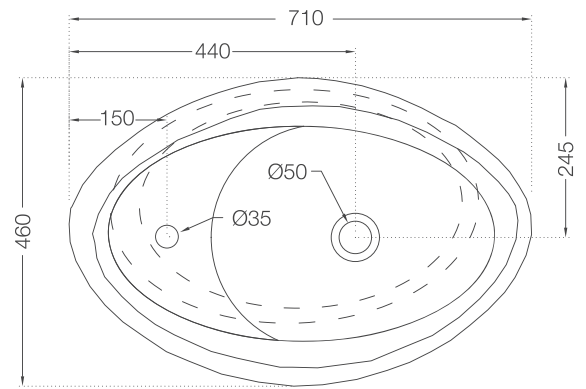

KAV-49083
Also Available
KAV-49089