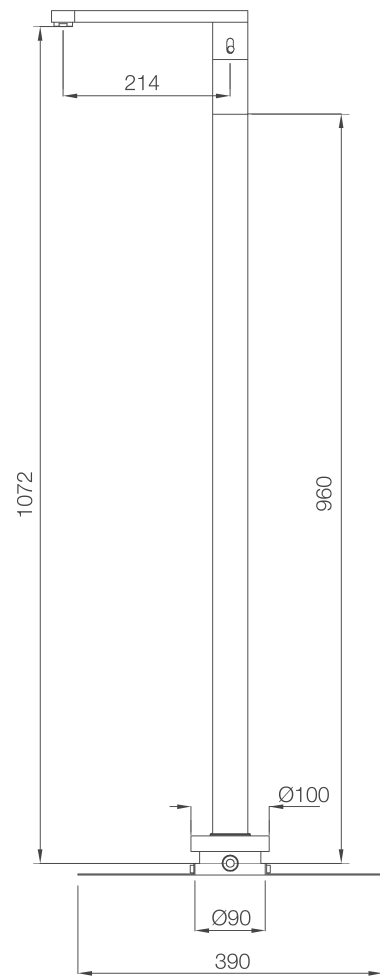

# THE FLANK LEVER RANGE

---

TRAVINA

TRA-57011B

TRA-57009B

TRA-57027

TRA-57233N

TRA-57139