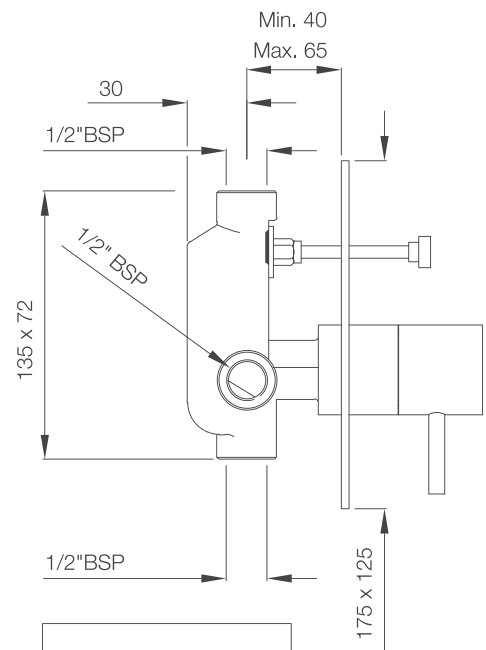

# THE FLANK LEVER RANGE

---

TRAVINA

TRA-57011B

TRA-57009B

TRA-57027

TRA-57233N

TRA-57139