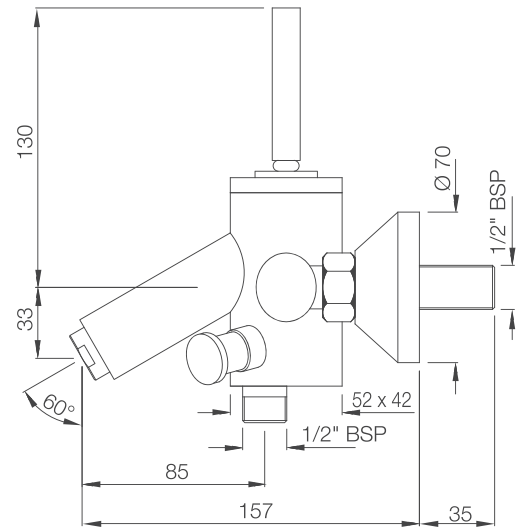

# THE FLANK LEVER RANGE

---

KAVALIER-J

**KAV-49011JB**

Also Available  
**KAV-49051B**

**KAV-49009JB**

**KAV-49233N**

KAV-49055J