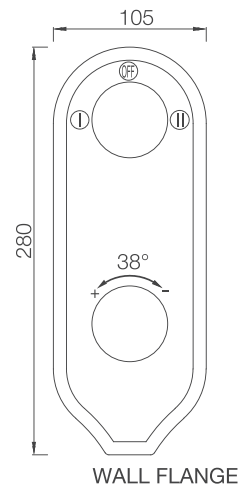

TIA-73681N