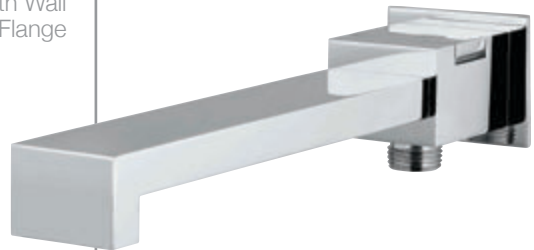

SPT-47463

Cellini Bath Tub Spout  
with Button Attachment  
for Hand Shower with  
Wall Flange

SPT-45429  
Leblanc Bath Tub  
Spout with Wall  
Flange

SPT-45463  
Leblanc Bath Tub  
Spout with Button  
Attachment for Hand  
Shower with Wall  
Flange