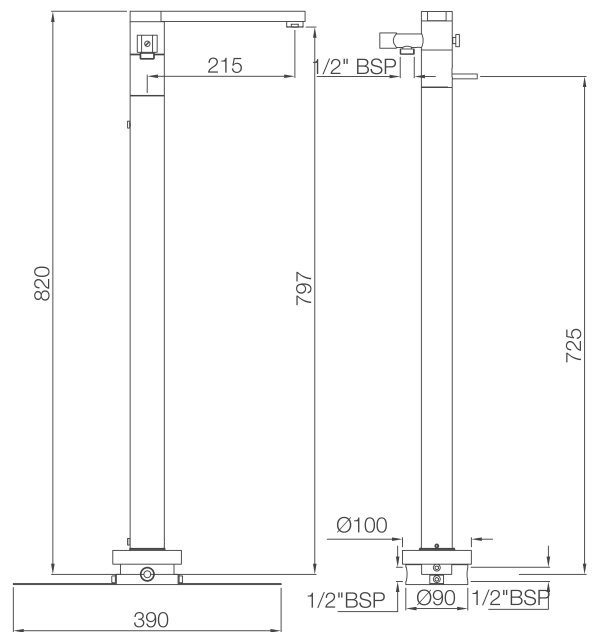

TRA-57065

TRA-57121