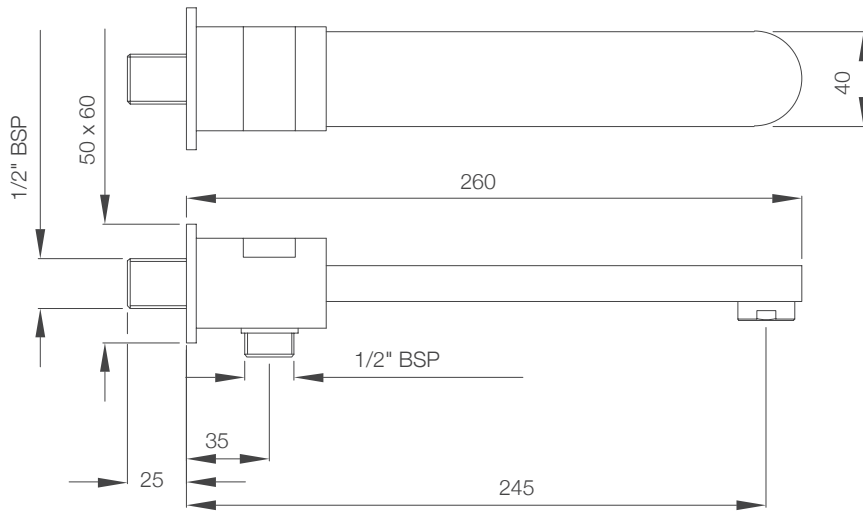

SPT-57429

SPT-57463