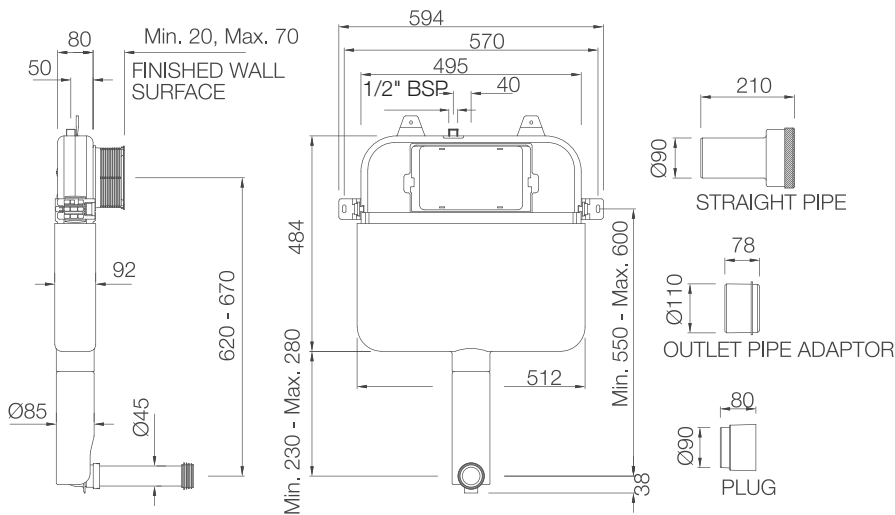

APC-WHT-5012500P