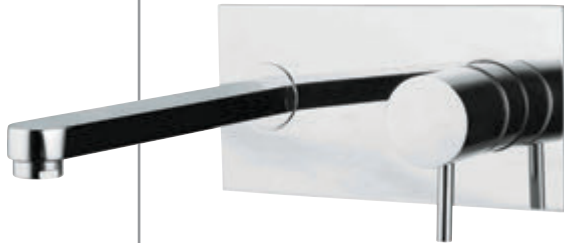

## TRA-57009B

Single Lever  
Tall Boy with  
185mm Extension  
Body Swivel  
Spout without  
Popup Waste  
System & with  
600 mm Long  
Braided Hoses

TRA-57233N  
 Single Lever  
 Concealed Basin  
 Mixer (Wall  
 Mounted) with  
 Spout (Composite  
 One Piece Body)