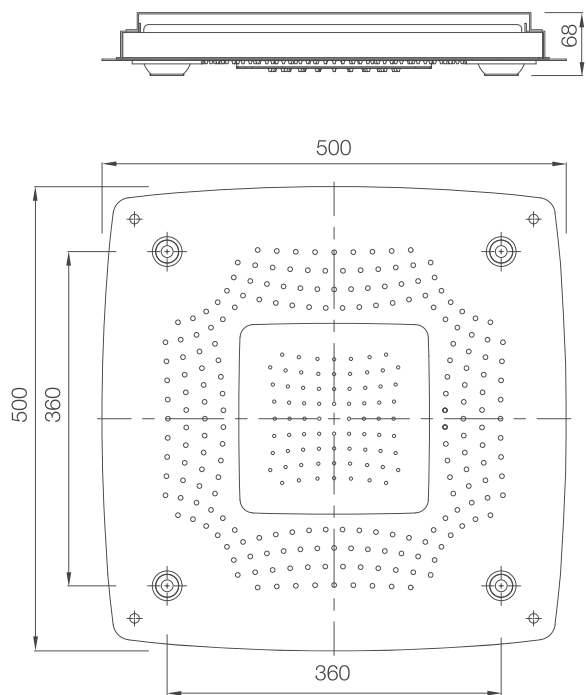

OSA-STL-70011BR