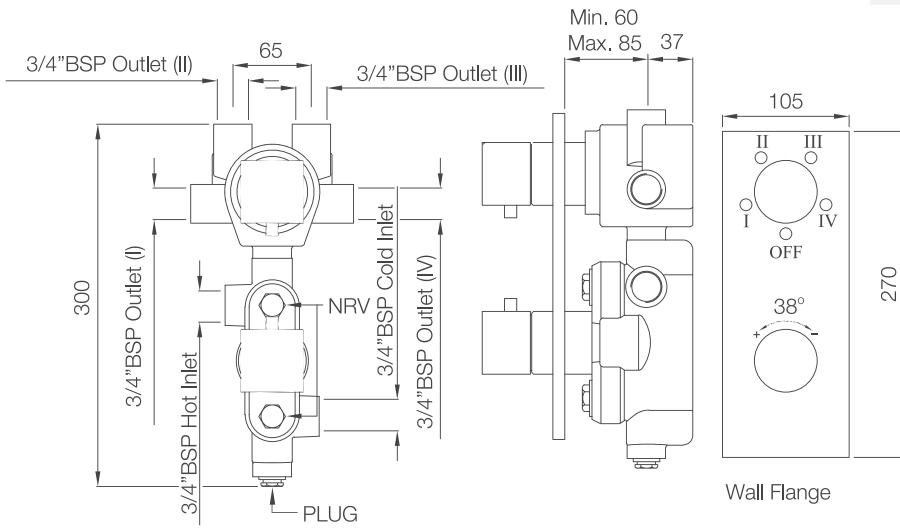

THK-693N

THK-695N