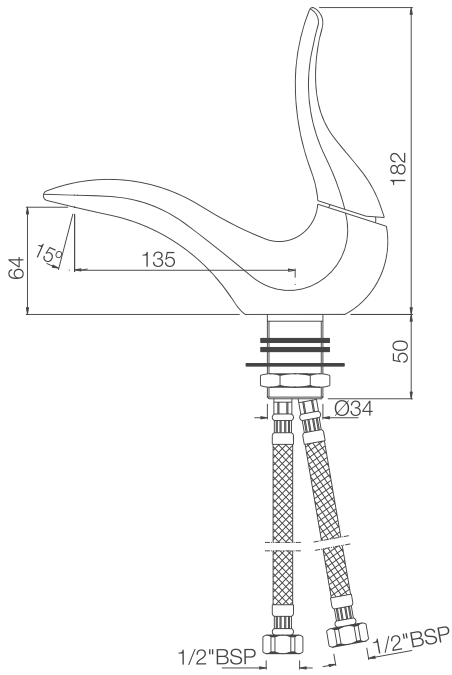

TWR-75011B