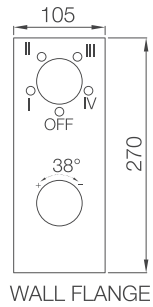

LIN-71685N