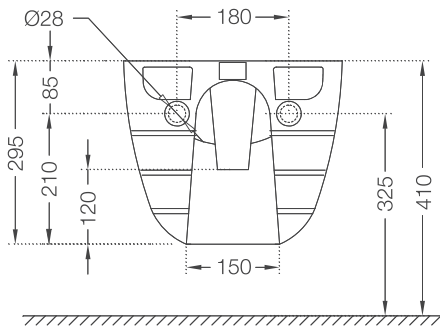

LXS-WHT-67153