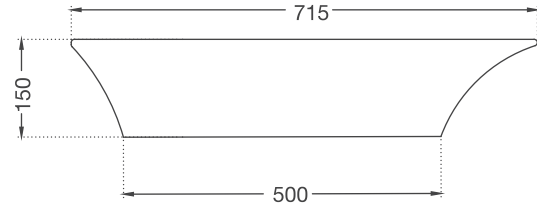

TIS-WHT-73931