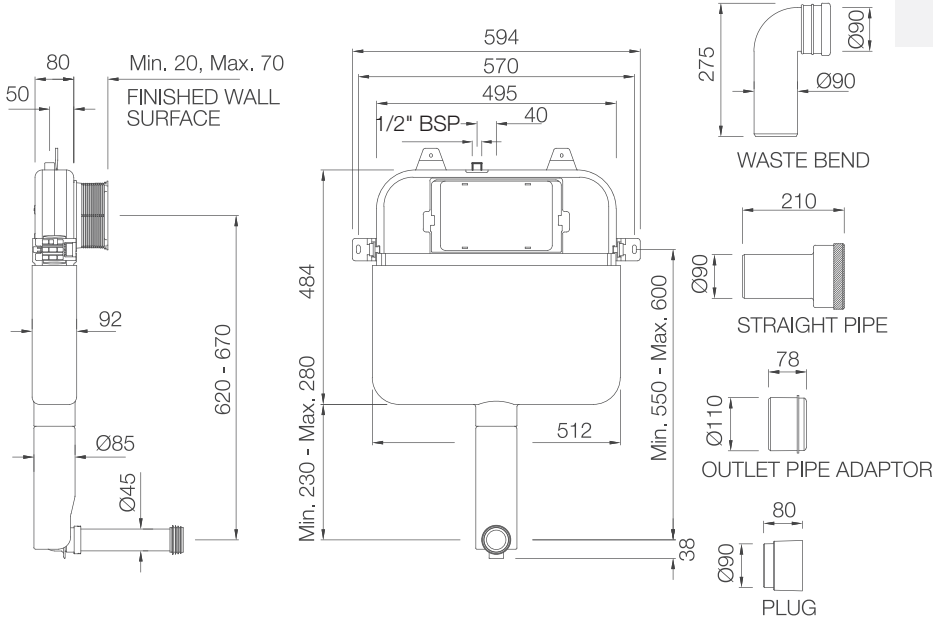

APC-WHT-5012500S