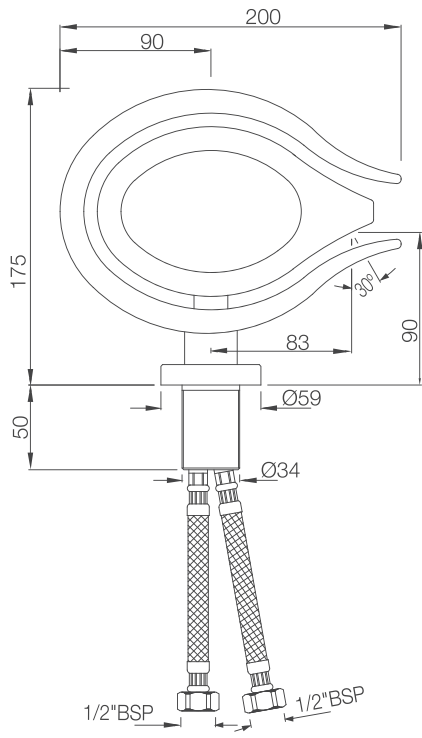

TIA-73011B