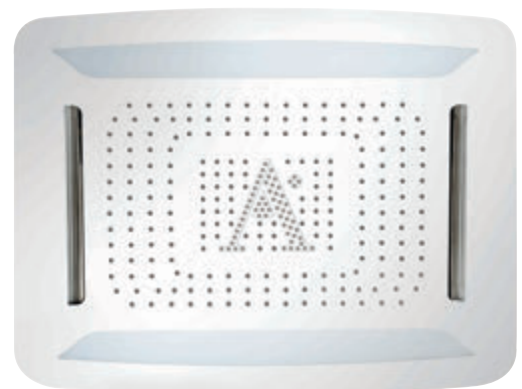

OSA-70009SH

RAINJOY Shower 600X472mm
AISI 304 stainless steel with
RGB LED lights remote control
& without installation kit for
false ceiling

- Chromo therapy (RGB): LED x 0.23W with 12V Power Supply (SMPS) Including Controller, connecting to AC 100-240V, 50-60Hz
  - 3-functions • Rain
  - Intense • 2 X Waterfall