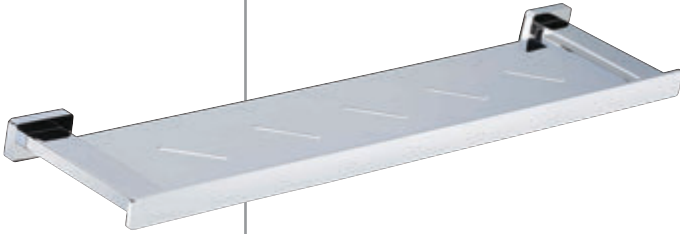

Available colours:

Duos

For line  
drawing refer  
Pg no. 373-386

QUA-61731  
Soap Dish Holder

QUA-61741  
Tumbler Holder

QUA-61723  
Towel Holder

QUA-61775  
Stainless Steel Shelf

QUA-61711  
Single Towel Rail  
600 mm Long