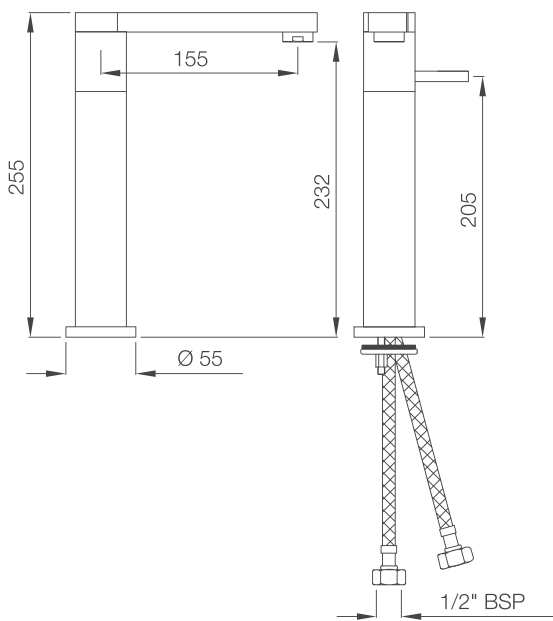

# THE FLANK LEVER RANGE

---

TRAVINA

TRA-57011B

TRA-57009B

TRA-57027

TRA-57233N

TRA-57139