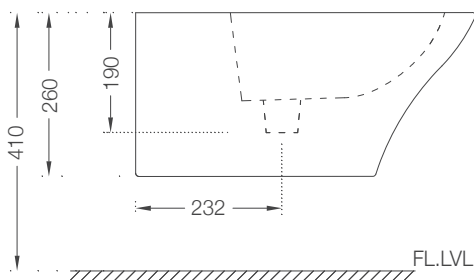

CFS-WHT-69801

CFS-WHT-69901