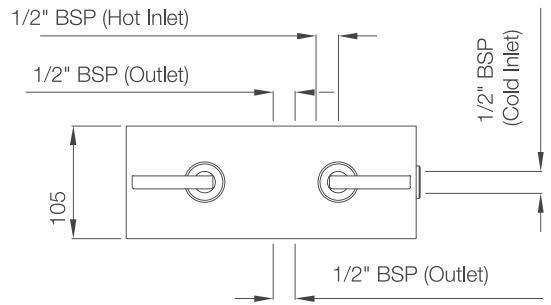

LIN-71687N

LIN-71065