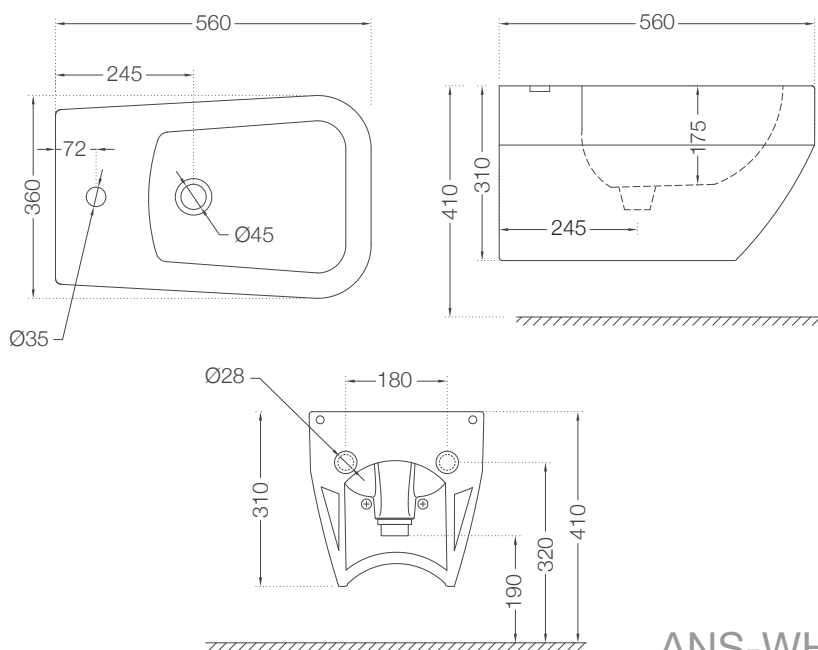

ANS-WHT-53153