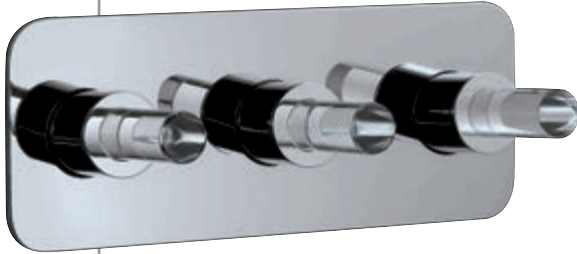

FLE-63433  
Two Concealed  
Stop Cock  
with Basin Spout  
(Composite One  
Piece Body)

FLE-63427  
 4-Way Concealed  
 Divertor Set  
 with Hot &  
 Cold Concealed  
 Stop Cocks  
 (Composite One  
 Piece Body)