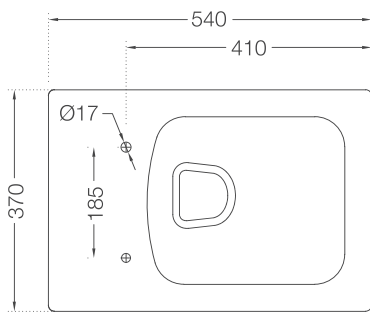

LIS-WHT-71931

LIN-71065