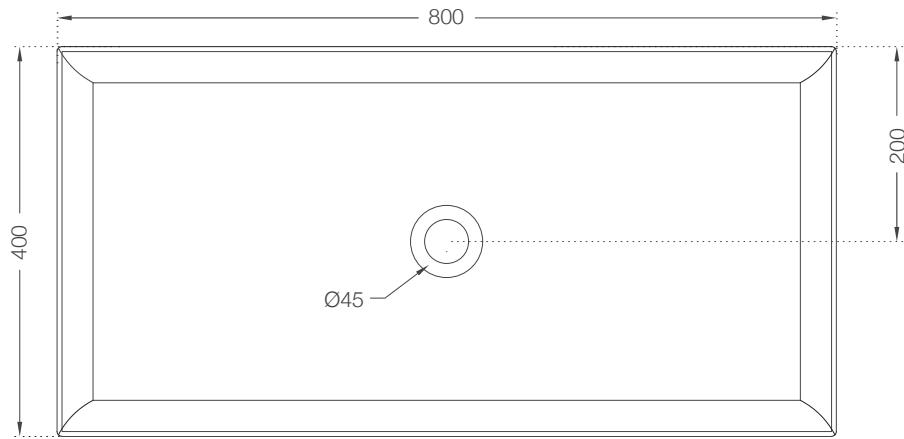

ANS-WHT-53905

ANS-WHT-53907