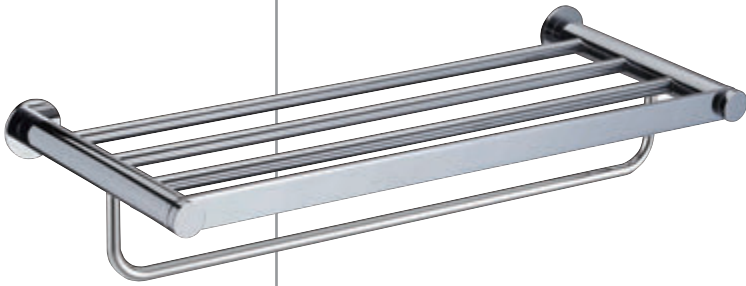

QUA-61743  
WC Brush Holder

ONY-59731  
Soap Dish Holder

ONY-59741  
Tumbler Holder

ONY-59723  
Towel Holder

ONY-59775  
Stainless Steel Shelf

ONY-59711  
Single Towel Rail  
600 mm Long

ONY-59713  
Double Towel Rail  
600 mm Long

ONY-59781  
Towel Rack 600 mm  
Long with Lower  
Hanger

ONY-59791  
Robe Hook

ONY-59757  
Toilet Roll Holder  
with Cover

ONY-59743  
WC Brush Holder

DUO-62741  
Tumbler with  
Towel Holder

DUO-62731  
Soap Dish with  
Towel Holder