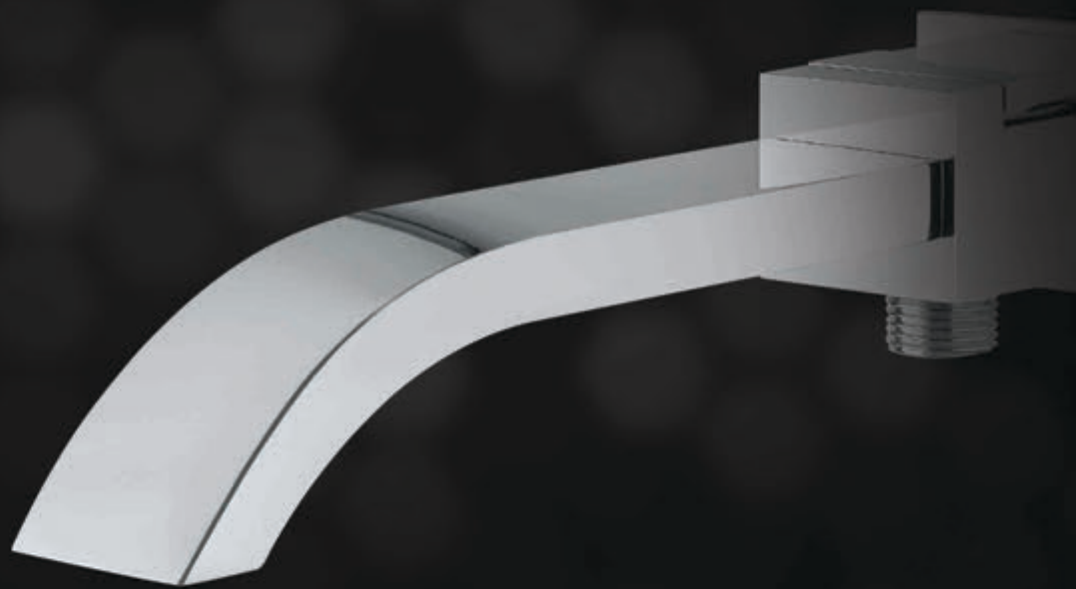

SPOUTS

Available
colour:

For line
drawing refer
Pg no. 361-366