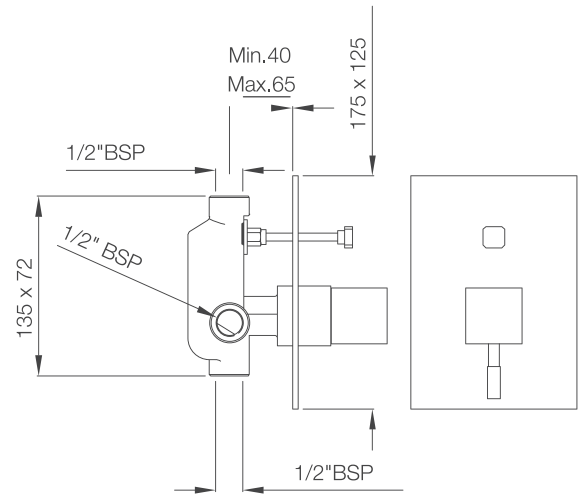

# THE FLANK LEVER RANGE

---

LEONE

LEO-55011B

LEO-55009B

LEO-55027

LEO-55233N

LEO-55065