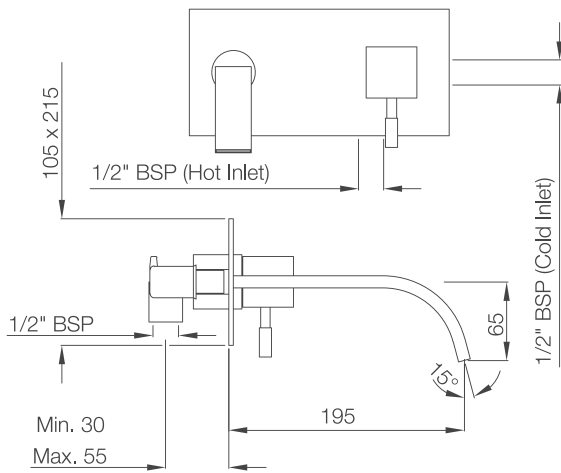

# THE FLANK LEVER RANGE

---

LEONE

LEO-55011B

LEO-55009B

LEO-55027

LEO-55233N

LEO-55065