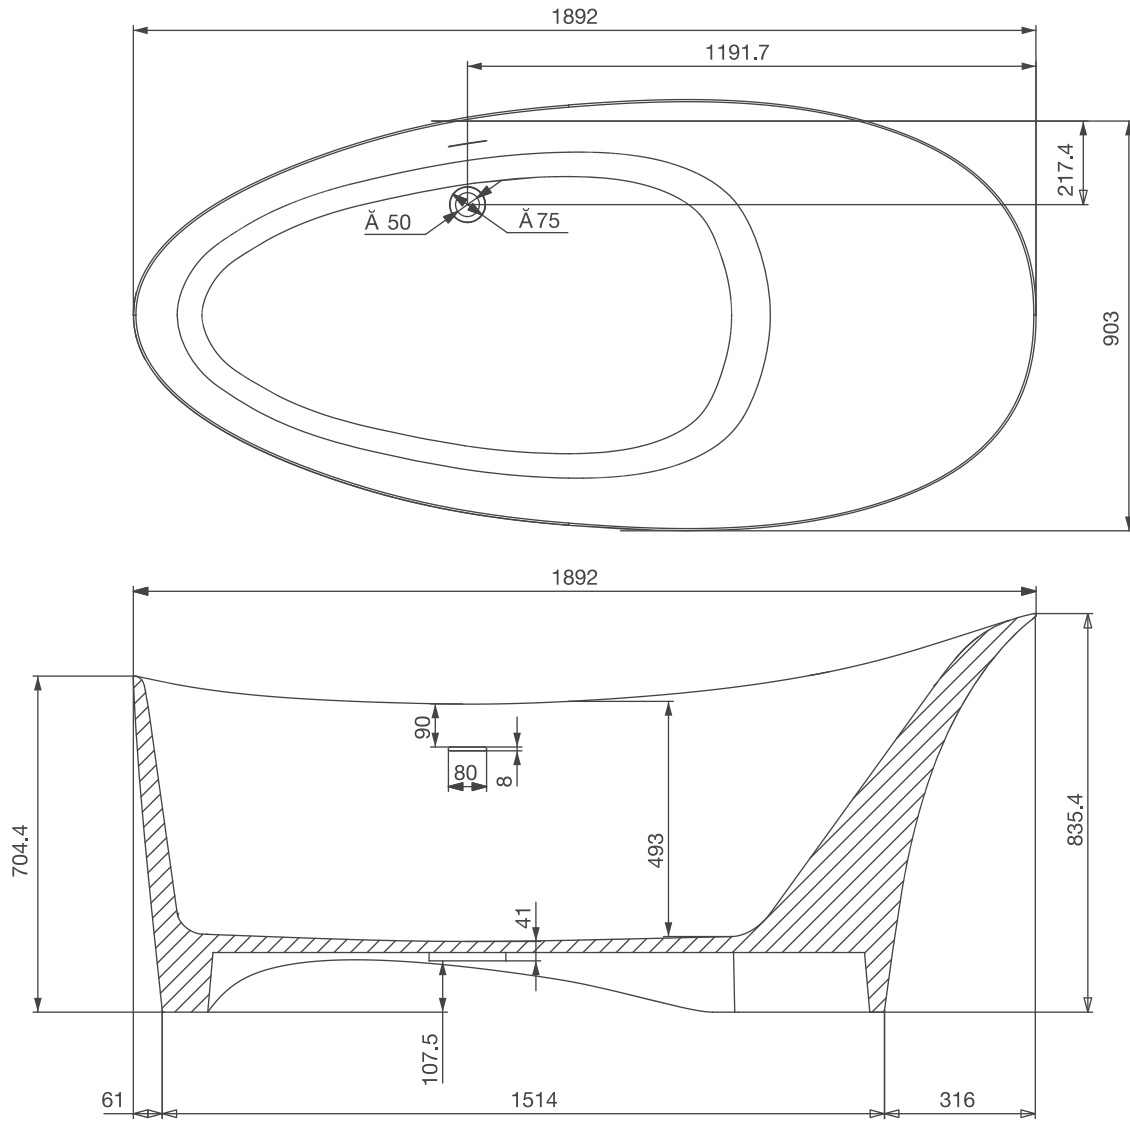

ABT-WHT-FSBTTA3011