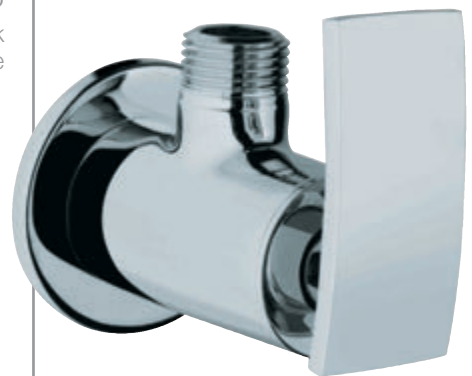

SIG-41037  
Bib Cock with  
Wall Flange

SIG-41041  
2 Way Bib Cock  
with Wall Flange

SIG-41053  
Angular Stop Cock  
with Wall Flange

SIG-41083  
Concealed Stop  
Cock with  
Adjustable  
Wall Flange,  
Size 15 mm