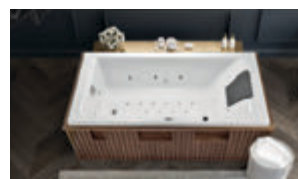

Front Panels:
AWA-GRY-FP190X
AWA-BGE-FP190X

Side Panels :
AWA-GRY-SP140X
AWA-BGE-SP140X

Maple Wood Panels:
AWA-NAW-QDRLSHLV
AWA-NAW-QDRLSTRP
AWA-NAW-QDRSET4S

Head Rest :
AWA-GRY-ARTZHRST

Panel colours: