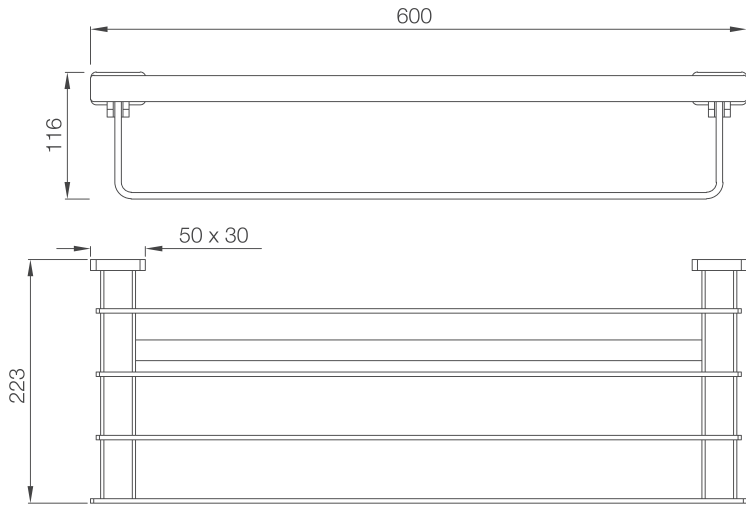

QUA-61713

QUA-61781