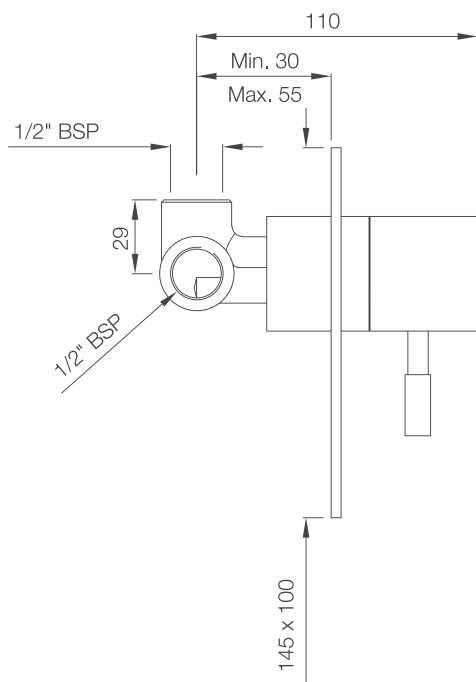

# THE FLANK LEVER RANGE

---

LEONE

LEO-55011B

LEO-55009B

LEO-55027

LEO-55233N

LEO-55065