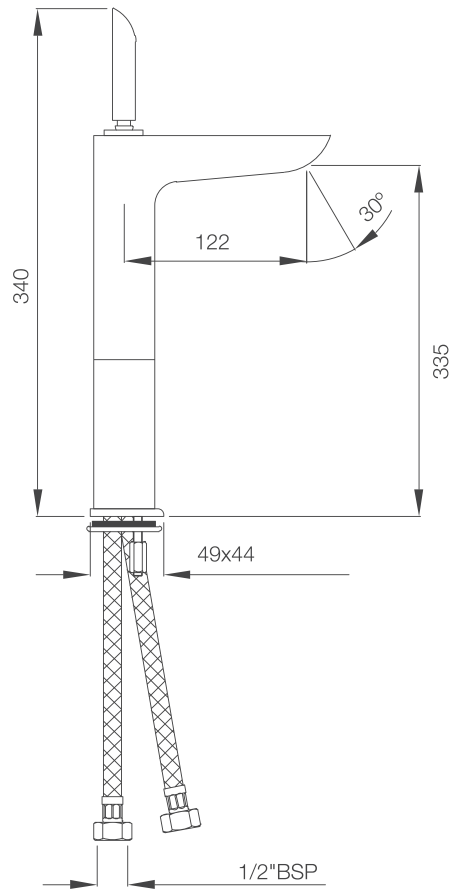

LEX-67009B