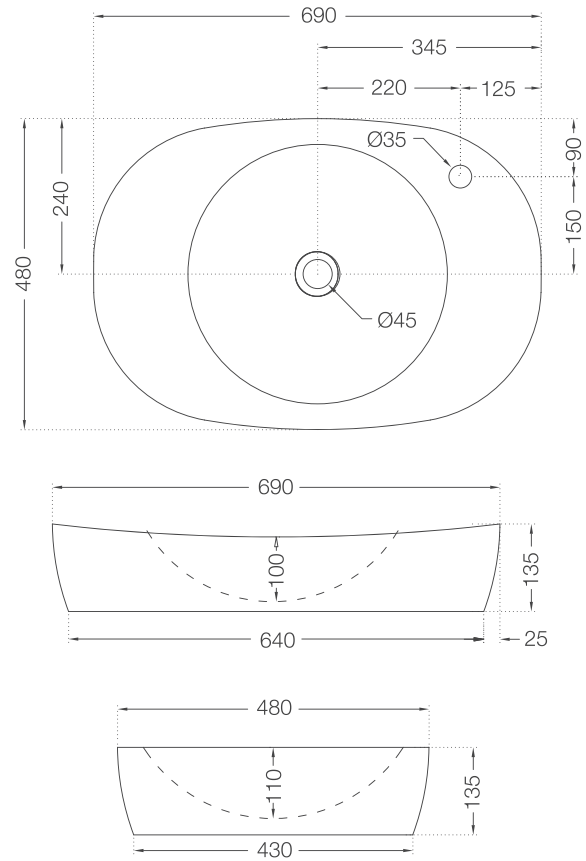

Ceramic: White  
Seat cover panel: White

LINE DRAWINGS

TAILWATER

TWR-75011B

TWS-WHT-75931

TIAARA

TIA-73011B

TIA-73681N