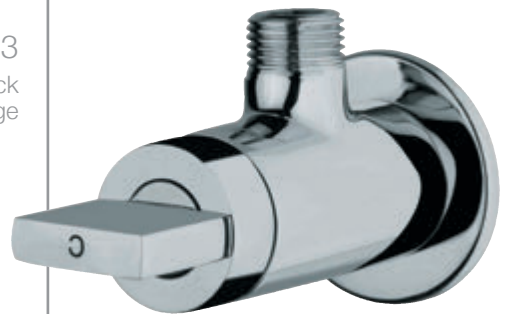

CEL-47037  
Bib Cock with  
Wall Flange

CEL-47041  
2 Way Bib Cock  
with Wall Flange

CEL-47053  
Angular Stop Cock  
with Wall Flange

CEL47083  
Concealed Stop Cock  
with Adjustable Wall  
Flange Size 15 mm