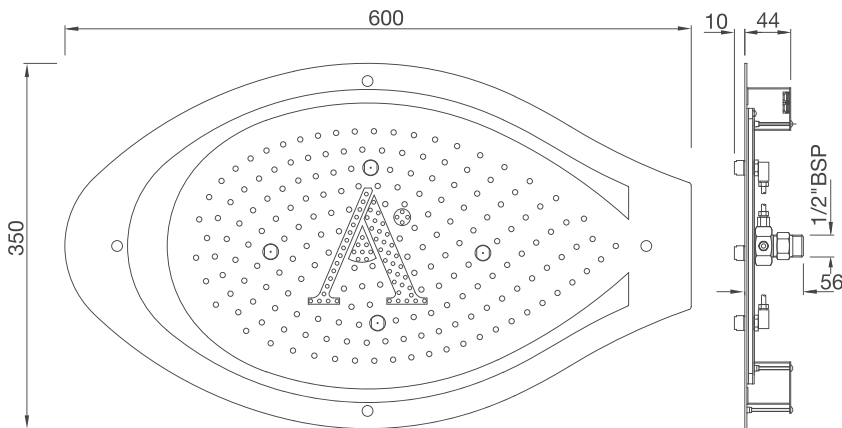

TIA-73859SH | TIA-73859BR