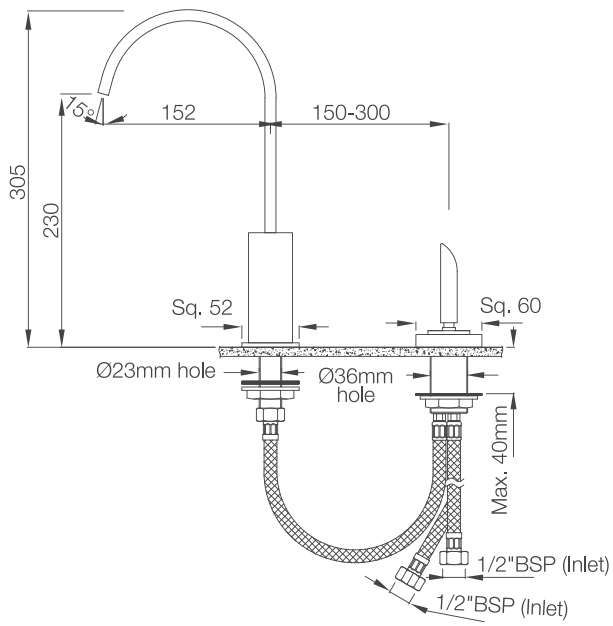

LEX-67023B

LEX-67187