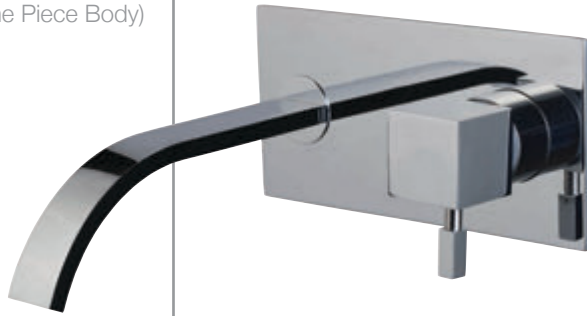

LEO-55233N

Single Lever
Concealed Basin
Mixer (Wall
Mounted) with
Spout (Composite
One Piece Body)