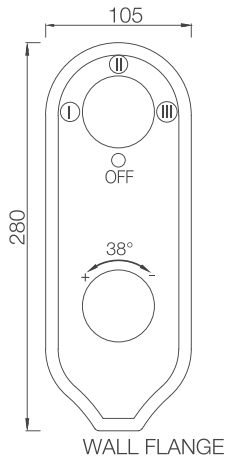

TIA-73683N