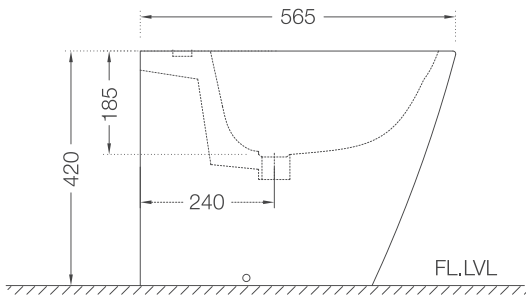

TRS-WHT-57955P180UFSM