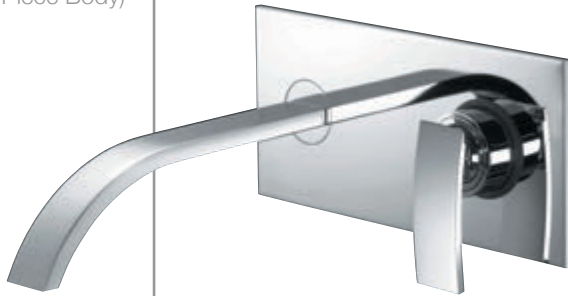

SIG-41233

Single Lever
Concealed Basin Mixer
(Wall Mounted) with
Spout (Composite
One Piece Body)