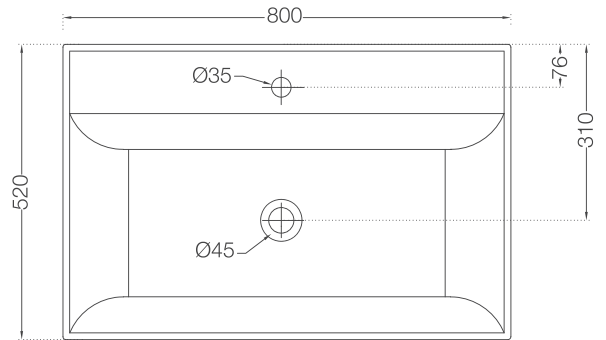

LXS-WHT-67953BIUF