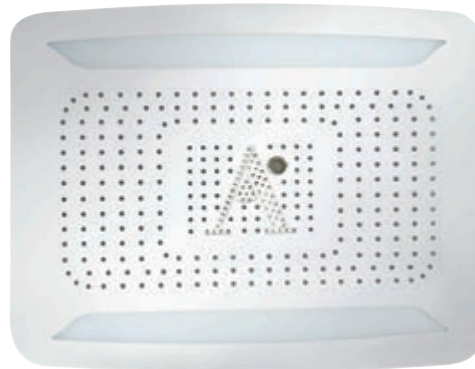

## OSA-70007SH

RAINJOY Shower 600X472mm  
AISI 304 stainless steel with  
RGB LED lights remote control  
& without installation kit for false  
ceiling

- Chromo therapy (RGB): LED x 0.23W with 12V Power Supply (SMPS) Including Controller, connecting to AC 100-240V, 50-60Hz
  - 3-functions • Rain
  - Intense • Water Column