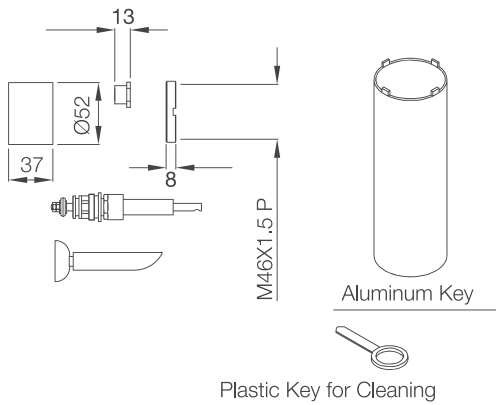

LEX-67075K