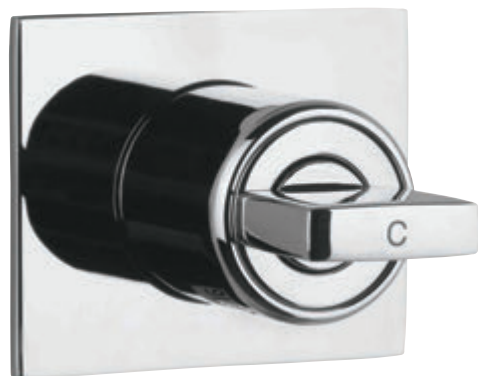

Concealed Stop Cock
with Adjustable Wall
Flange Size 20 mm