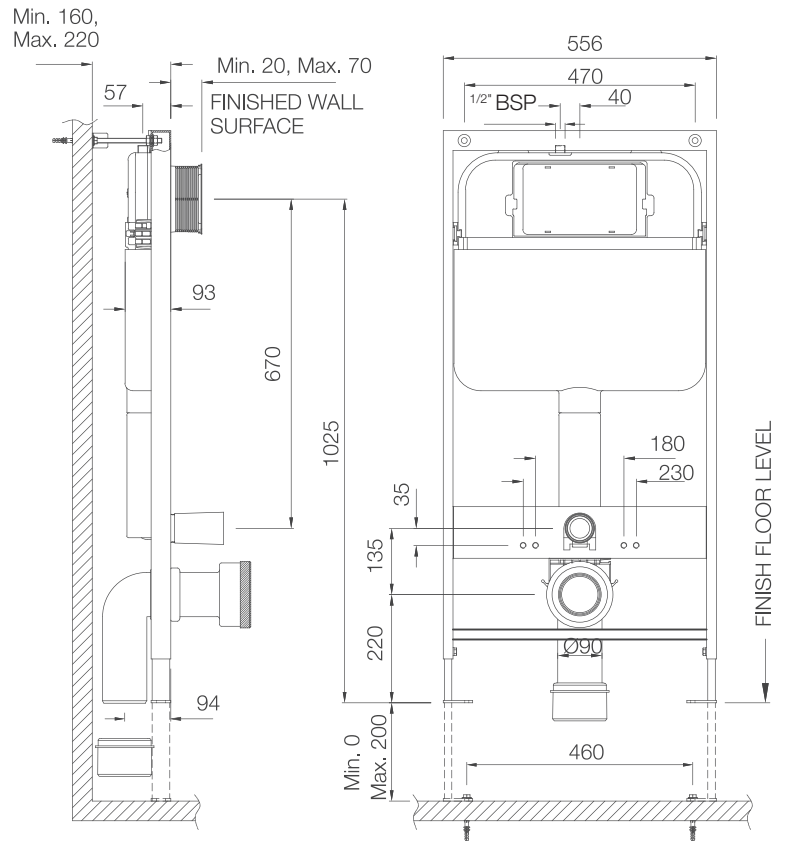

# PNEUMATIC CISTERN

APC-WHT-5012500WP

APC-WHT-5012500FSAF

ACP-CHR-5012501

ACP-CHR-5012503

QUADRA, ONYX  
& DUOS

QUA-61731

QUA-61741