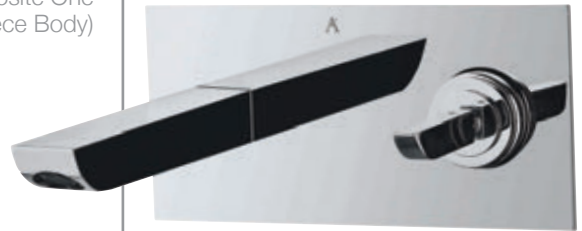

LEX-67023B

Joystick Extended  
Basin Mixer without  
Popup Waste System  
with 450mm Long  
Braided Hoses

LEX-67187

2-Hole Deck  
Mounted Joystick  
Basin Mixer without  
Popup Waste System

LEX-67233

Joystick Concealed  
Basin Mixer (Wall  
Mounted) with Spout  
(Composite One  
Piece Body)