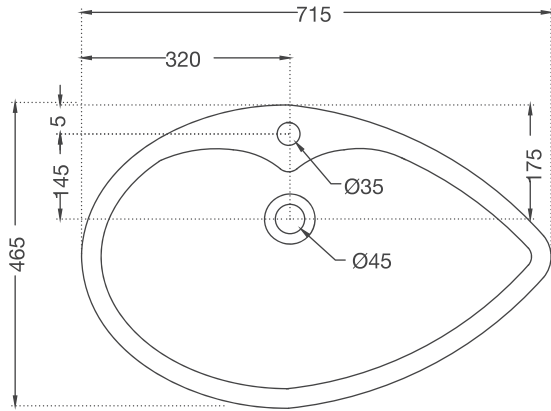

TIS-WHT-73931