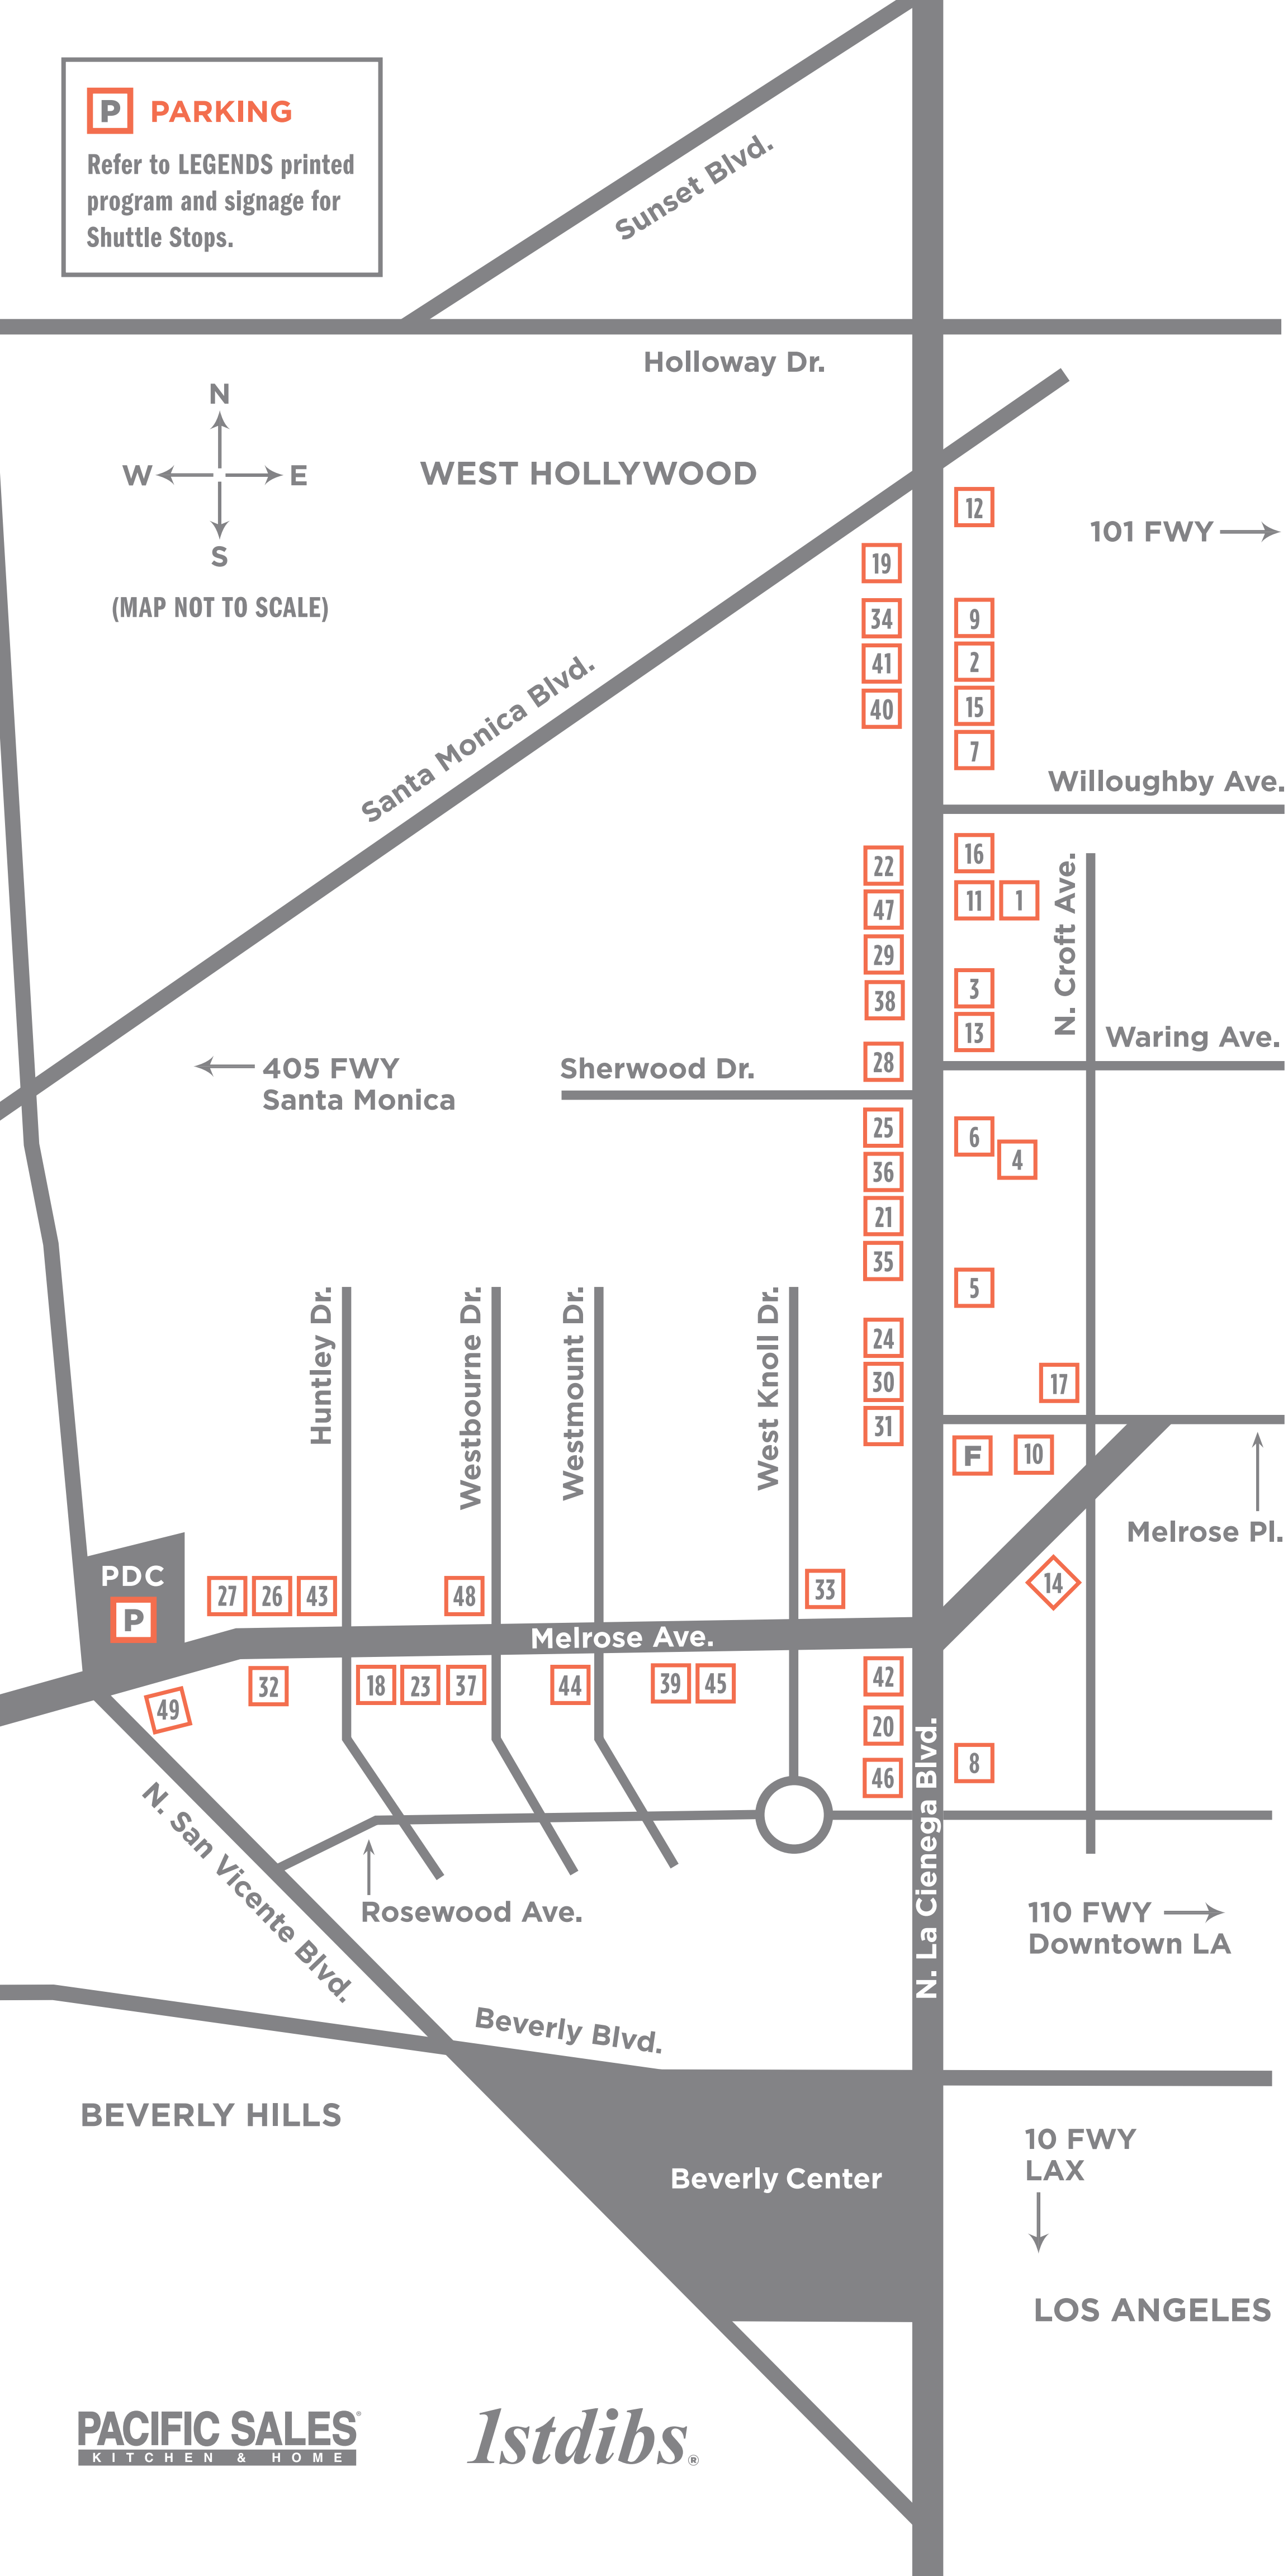

P PARKING

Refer to LEGENDS printed program and signage for Shuttle Stops.

(MAP NOT TO SCALE)

MEMBERS: EAST SIDE

1. ALT for Living
2. B David Levine
3. Caché
4. Christopher Farr
5. Dessin Fournir
6. Harbinger & Harbinger by Hand
7. Hollywood Sierra Kitchens
8. Kreiss
9. Marge Carson
10. Paul Ferrante, Inc.
11. Remains Lighting
12. Renaissance Design Studio
13. Richard Shapiro Studiolo
14. Serena & Lily Design Shop
15. Tabarka Studio
16. Una Malan
17. Waterworks

MEMBERS: WEST SIDE

18. Arteriors
19. Barakat Gallery
20. Circa Lighting
21. Claremont Furnishing Fabrics Co.
22. Compas Stone International
23. Design Within Reach
24. Dragonette Ltd
25. Farrow & Ball
26. Galerie Carole Decombe
27. Gracie
28. Hammer and Spear
29. HOFA - House Of Fine Art
30. Hollywood at Home
31. Jamal's Rug Collection
32. Janet Yonaty
33. Jasper
34. John Nelson Antiques
35. John Nelson Antiques (2nd Location)
36. Jonas
37. Mansour | Mansour Modern
38. Marc Phillips Decorative Rugs
39. Martyn Lawrence Bullard
40. McKinnon and Harris
41. Mecox Gardens
42. Mehraban Rugs
43. Nicky Rising LTD
44. RH West Hollywood
45. Rose Tarlow Melrose House
46. Tufenkian Artisan Carpets
47. West Hollywood Fireside BBQ and Appliances
48. Wired Custom Lighting
49. Woven

RESTAURANT

F Fig & Olive