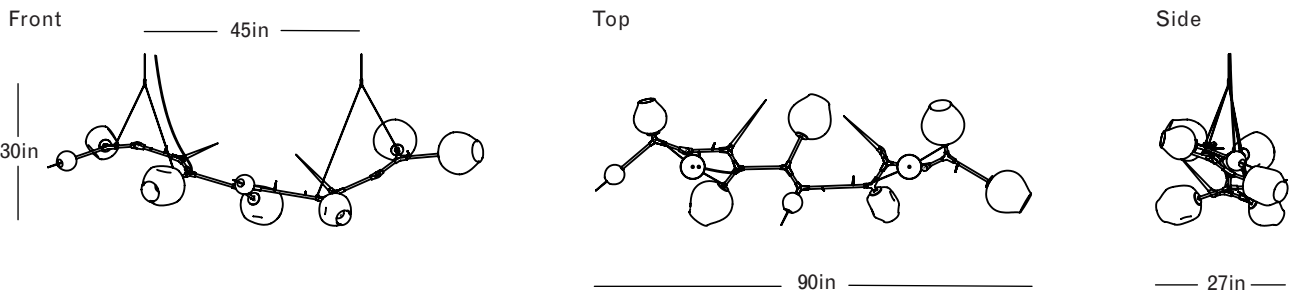

Vintage Brass
Grey Glass Colorway

Finish Palette

Specifications

Brushed Brass & Clear Glass Colorway

Vintage Brass & Grey Glass Colorway

DIMENSIONS

Height: 30in / 76cm
 Width: 90in / 69cm
 Depth: 27in / 229cm
 Minimum Drop: 34in / 86cm
 Weight: 32lb / 15kg

SUSPENSION

12ft Adjustable aircraft cable provided

CANOPY

Ø5in x H.25in

MATERIALS

Machined brass, hand-blown glass, 24k gold foil

BULBS

E26 / 110v / 6w / 2200k / dimmable LED globe
 E27 / 220v / 6w / 2200k / dimmable LED globe
 Maximum Fixture Wattage: 360w