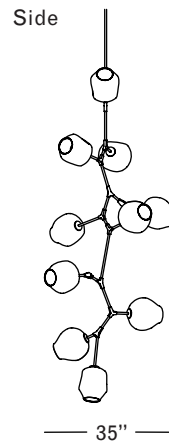

Oil Rubbed Bronze  
White Glass

Finish Palette

Specifications

DIMENSIONS

Height: 89in / 226cm  
 Width: 32in / 81cm  
 Depth: 35in / 89cm  
 Minimum Drop: 93in / 236cm  
 Weight: 40lb / 18kg

SUSPENSION

Ships with 36in or 72in stem, can be cut to length on site

CANOPY

Ø5in x H.25in

MATERIALS

Machined brass, hand-blown glass

BULBS

E26 / 110v / 6w / 2200k / dimmable LED globe  
 E27 / 220v / 6w / 2200k / dimmable LED globe  
 Maximum Fixture Wattage: 600w

UL, cUL (120V), CE, CB (240V) Certified