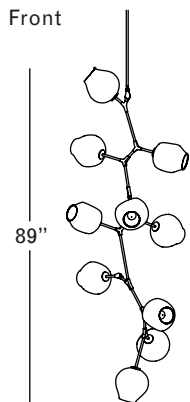

Oil Rubbed Bronze  
White Glass

Finish Palette

Specifications

DIMENSIONS

Height: 89in / 226cm  
 Width: 32in / 81cm  
 Depth: 35in / 89cm  
 Minimum Drop: 93in / 236cm  
 Weight: 40lb / 18kg

SUSPENSION

Ships with 36in or 72in stem, can be cut to length on site

CANOPY

Ø5in x H.25in

MATERIALS

Machined brass, hand-blown glass

BULBS

E26 / 110v / 6w / 2200k / dimmable LED globe  
 E27 / 220v / 6w / 2200k / dimmable LED globe  
 Maximum Fixture Wattage: 600w

UL, cUL (120V), CE, CB (240V) Certified