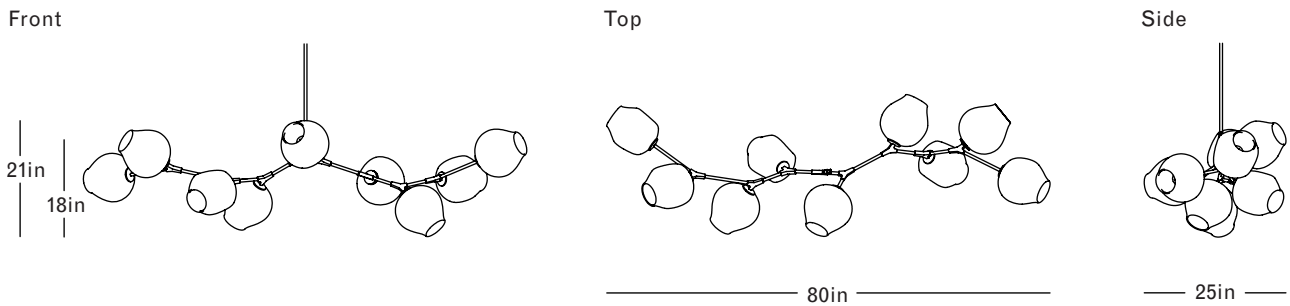

Brushed Brass
Grey Glass

Finish Palette

Specifications

DIMENSIONS

Height: 21in / 53cm
 Width: 80in / 203cm
 Depth: 25in / 64cm
 Minimum Drop: 24in / 61cm
 Weight: 36lb / 16kg

SUSPENSION

Ships with 36in or 72in stem, can be cut to length on site

CANOPY

Ø5in x H.25in

MATERIALS

Machined brass, hand-blown glass

BULBS

E26 / 110v / 6w / 2200k / dimmable LED globe
 E27 / 220v / 6w / 2200k / dimmable LED globe
 Maximum Fixture Wattage: 540w

UL, cUL (120V), CE, CB (240V) Certified