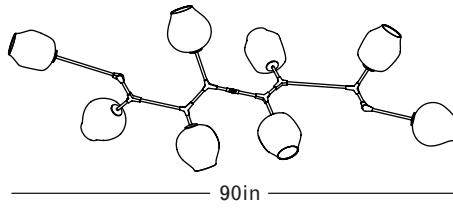

Vintage Brass
Grey Glass

Front

Top

Side

Finish Palette

Specifications

DIMENSIONS

Height: 23in / 58cm
 Width: 90in / 228cm
 Depth: 33in / 84cm
 Minimum Drop: 25in / 64cm
 Weight: 32lb / 15kg

SUSPENSION

Ships with 36in or 72in stem, can be cut to length on site

CANOPY

Ø5in x H.25in

MATERIALS

Machined brass, hand-blown glass

BULBS

E26 / 110v / 6w / 2200k / dimmable LED globe
 E27 / 220v / 6w / 2200k / dimmable LED globe
 Maximum Fixture Wattage: 480w