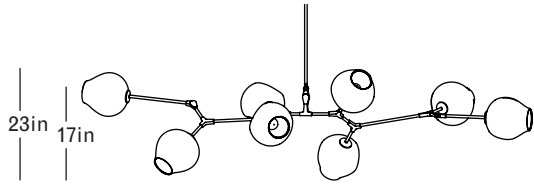

Vintage Brass
Grey Glass

Front

Top

Side

Finish Palette

Specifications

DIMENSIONS

Height: 23in / 58cm
 Width: 90in / 228cm
 Depth: 33in / 84cm
 Minimum Drop: 25in / 64cm
 Weight: 32lb / 15kg

SUSPENSION

Ships with 36in or 72in stem, can be cut to length on site

CANOPY

Ø5in x H.25in

MATERIALS

Machined brass, hand-blown glass

BULBS

E26 / 110v / 6w / 2200k / dimmable LED globe
 E27 / 220v / 6w / 2200k / dimmable LED globe
 Maximum Fixture Wattage: 480w