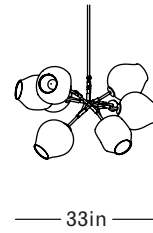

Vintage Brass
Grey Glass

Front

Top

Side

Finish Palette

Specifications

DIMENSIONS

Height: 23in / 58cm
 Width: 90in / 228cm
 Depth: 33in / 84cm
 Minimum Drop: 25in / 64cm
 Weight: 32lb / 15kg

SUSPENSION

Ships with 36in or 72in stem, can be cut to length on site

CANOPY

Ø5in x H.25in

MATERIALS

Machined brass, hand-blown glass

BULBS

E26 / 110v / 6w / 2200k / dimmable LED globe
 E27 / 220v / 6w / 2200k / dimmable LED globe
 Maximum Fixture Wattage: 480w