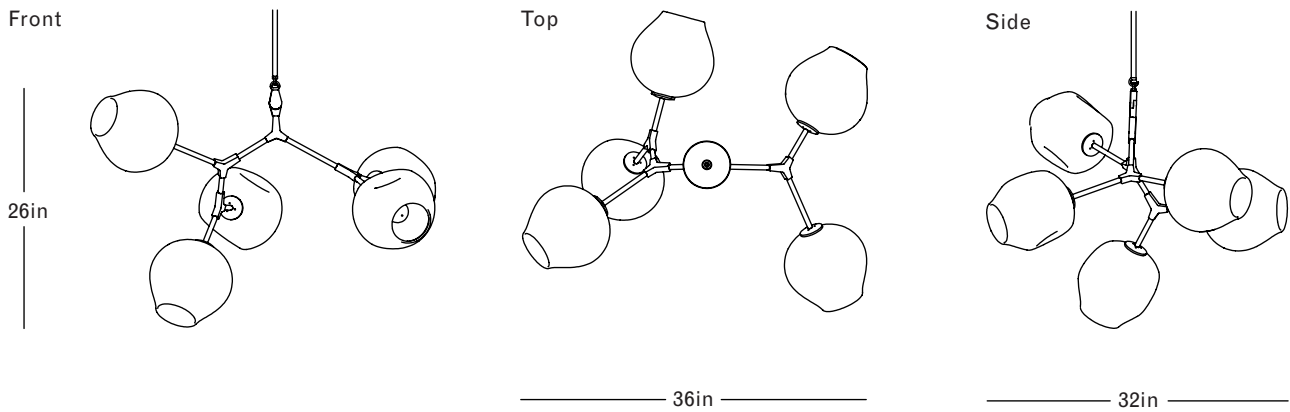

Oil Rubbed Bronze
Grey Glass

Finish Palette

Specifications

DIMENSIONS

Height: 26in / 66cm
 Width: 36in / 91cm
 Depth: 32in / 81cm
 Minimum Drop: 30in / 76cm
 Weight: 20lb / 9kg

SUSPENSION

Ships with 36in or 72in stem, can be cut to length on site

CANOPY

Ø5in x H.25in

MATERIALS

Machined brass, hand-blown glass

BULBS

E26 / 110v / 6w / 2200k / dimmable LED globe
 E27 / 220v / 6w / 2200k / dimmable LED globe
 Maximum Fixture Wattage: 300w

UL, cUL (120V), CE, CB (240V) Certified

Inspiration

Inspired by natural phenomena, Branching Bubble explores the visual tension between the industrial and the organic. This endlessly customizable collection mixes delicate hand-blown glass with machine-made metal components to form a perfect union, defying the laws of attraction.