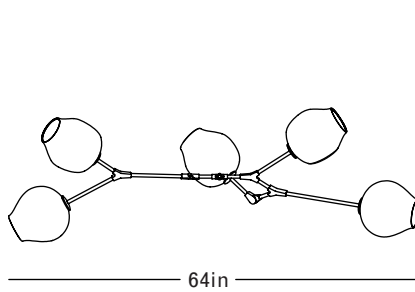

Brushed Brass
Clear Glass

Front

Top

Side

Finish Palette

Brushed Brass

Oil Rubbed Bronze

Satin Nickel

Vintage Brass

Clear Glass

Grey Glass

White Glass

Specifications

DIMENSIONS

Height: 21in / 53cm
 Width: 64in / 163cm
 Depth: 21in / 53cm
 Minimum Drop: 24in / 61cm
 Weight: 20lb / 9kg

SUSPENSION

Ships with 36in or 72in stem, can be cut to length on site

CANOPY

Ø5in x H.25in

MATERIALS

Machined brass, hand-blown glass

BULBS

E26 / 110v / 6w / 2200k / dimmable LED globe
 E27 / 220v / 6w / 2200k / dimmable LED globe
 Maximum Fixture Wattage: 300w