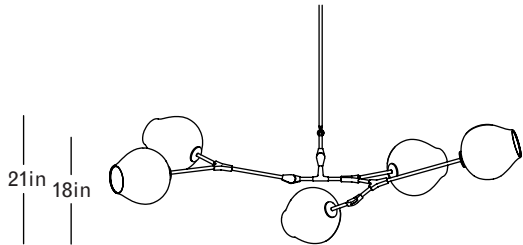

Brushed Brass
Clear Glass

Front

Top

Side

Finish Palette

Brushed Brass

Oil Rubbed Bronze

Satin Nickel

Vintage Brass

Clear Glass

Grey Glass

White Glass

Specifications

DIMENSIONS

Height: 21in / 53cm
 Width: 64in / 163cm
 Depth: 21in / 53cm
 Minimum Drop: 24in / 61cm
 Weight: 20lb / 9kg

SUSPENSION

Ships with 36in or 72in stem, can be cut to length on site

CANOPY

Ø5in x H.25in

MATERIALS

Machined brass, hand-blown glass

BULBS

E26 / 110v / 6w / 2200k / dimmable LED globe
 E27 / 220v / 6w / 2200k / dimmable LED globe
 Maximum Fixture Wattage: 300w