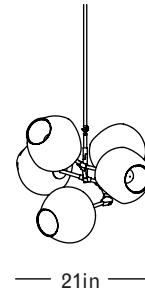

Brushed Brass
Clear Glass

Front

Top

Side

Finish Palette

Brushed Brass

Oil Rubbed Bronze

Satin Nickel

Vintage Brass

Clear Glass

Grey Glass

White Glass

Specifications

DIMENSIONS

Height: 21in / 53cm
 Width: 64in / 163cm
 Depth: 21in / 53cm
 Minimum Drop: 24in / 61cm
 Weight: 20lb / 9kg

SUSPENSION

Ships with 36in or 72in stem, can be cut to length on site

CANOPY

Ø5in x H.25in

MATERIALS

Machined brass, hand-blown glass

BULBS

E26 / 110v / 6w / 2200k / dimmable LED globe
 E27 / 220v / 6w / 2200k / dimmable LED globe
 Maximum Fixture Wattage: 300w