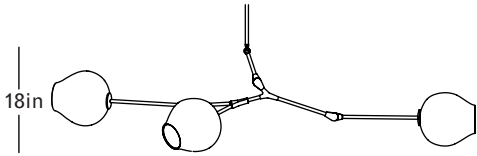

Brushed Brass
White Glass

Front

Top

Side

Finish Palette

Brushed Brass

Oil Rubbed Bronze

Satin Nickel

Vintage Brass

Clear Glass

Grey Glass

White Glass

Specifications

DIMENSIONS

Height: 18in / 46cm

Width: 68in / 172cm

Depth: 23in / 58cm

Minimum Drop: 20in / 51cm

Weight: 12lb / 5kg

SUSPENSION

Ships with 36in or 72in stem, can be cut to length on site

CANOPY

Ø5in x H.25in

MATERIALS

Machined brass, hand-blown glass

BULBS

E26 / 110v / 6w / 2200k / dimmable LED globe

E27 / 220v / 6w / 2200k / dimmable LED globe

Maximum Fixture Wattage: 180w

UL, cUL (120V), CE, CB (240V) Certified

Inspiration