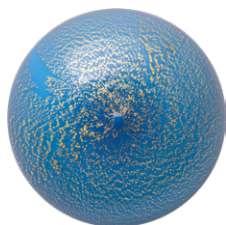

Brushed Brass  
Pink Glass with 24k Gold Foil

Front

Top

Side

Finish Palette

Pink Glass with 24k Gold Foil

Olive Glass with 24k Gold Foil

White Glass with 24k Gold Foil

Sky Blue Glass with 24k Gold Foil

Brushed Brass Chain

Fungus Chain  
\*Optional; upcharge applies by the foot

Specifications

DIMENSIONS

Height: To Order  
Width: 8in / 20cm  
Depth: 8in / 20cm  
Minimum Drop: 16in / 41cm  
Weight: 6lb / 2.7kg

SUSPENSION

Twisted brass chain links. Length cut to order in 3.5in increments, up to 36in included. Cast brass fungus chain available for additional charge.

CANOPY

Ø5in x H.25in

MATERIALS

Machined brass, hand-blown glass, 24k gold foil