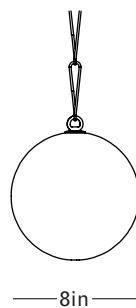

Brushed Brass  
Pink Glass with 24k Gold Foil

Front

Top

Side

Finish Palette

Pink Glass with 24k Gold Foil

Olive Glass with 24k Gold Foil

White Glass with 24k Gold Foil

Sky Blue Glass with 24k Gold Foil

Brushed Brass Chain

Fungus Chain  
\*Optional; upcharge applies by the foot

Specifications

DIMENSIONS

Height: To Order  
Width: 8in / 20cm  
Depth: 8in / 20cm  
Minimum Drop: 16in / 41cm  
Weight: 6lb / 2.7kg

SUSPENSION

Twisted brass chain links. Length cut to order in 3.5in increments, up to 36in included. Cast brass fungus chain available for additional charge.

CANOPY

Ø5in x H.25in

MATERIALS

Machined brass, hand-blown glass, 24k gold foil