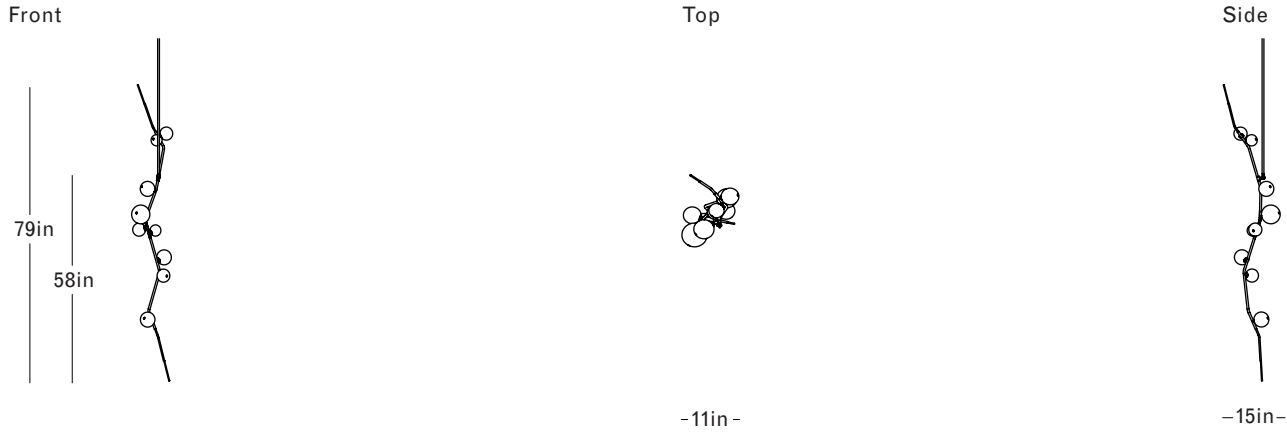

Oil Rubbed Bronze
White Glass

Finish Palette

Specifications

DIMENSIONS

Height: 79in / 201cm
 Width: 11in / 28cm
 Depth: 15in / 38cm
 Minimum Drop: 83in / 211cm
 Weight: 27lb / 12kg

SUSPENSION

Ships with 36in or 72in stem, can be cut to length on site

CANOPY

Ø5in x H.25in

MATERIALS

Machined brass, hand-blown glass, 24k gold foil

BULBS

G4 / 12v / 1.2w / 2700k / dimmable LED, transformer provided
 Maximum Fixture Wattage: 10.8w

UL, cUL (120V) Certified

Inspiration