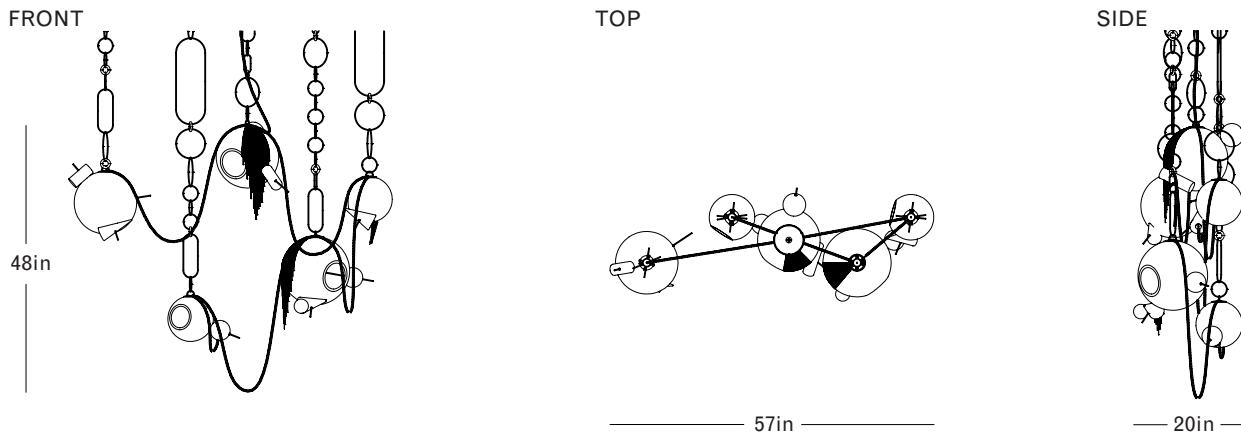

Brushed & Polished Brass
Amber & Pink Glass Colorway
Black Lashing

Finish Palette

Specifications

DIMENSIONS
 Height: 48in / 122cm
 Width: 57in / 145cm
 Depth: 20in / 51cm
 Weight: 46lb / 21kg
 Max Wattage: 33w
 Minimum Drop: 54in / 137cm

SUSPENSION
 Custom brass chain, link pattern varies. Length cut to order, up to 72in included. Expect up to 2in OAL variation.

CANOPY
 Ø5.25in x H2.5in Domed canopy
 Ø1.5in x H.75in Secondary anchored mounting points

MATERIALS
 Machined brass, optic mold-blown glass, cotton lashing

BULBS
 30v / 5.25w / 2700k / dimmable integrated LED*
 30v / 2.25w / 2700k / dimmable G4 LED
 Transformer provided
 *100,000 hour life expectancy