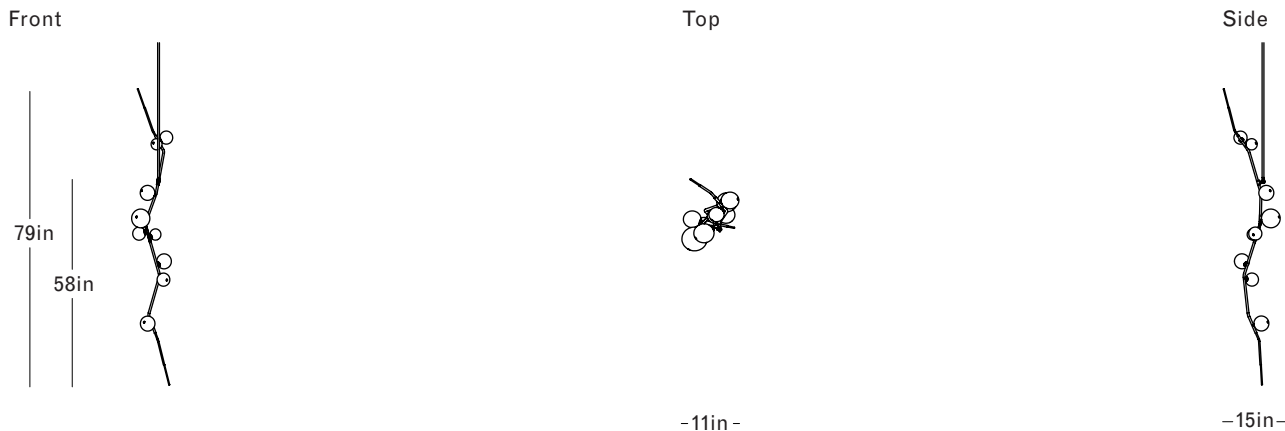

Oil Rubbed Bronze  
White Glass

Finish Palette

Specifications

DIMENSIONS

Height: 79in / 201cm  
 Width: 11in / 28cm  
 Depth: 15in / 38cm  
 Minimum Drop: 83in / 211cm  
 Weight: 27lb / 12kg

SUSPENSION

Ships with 36in or 72in stem, can be cut to length on site

CANOPY

Ø5in x H.25in

MATERIALS

Machined brass, hand-blown glass, 24k gold foil

BULBS

G4 / 12v / 1.2w / 2700k / dimmable LED, transformer provided  
 Maximum Fixture Wattage: 10.8w

UL, cUL (120V) Certified

Inspiration