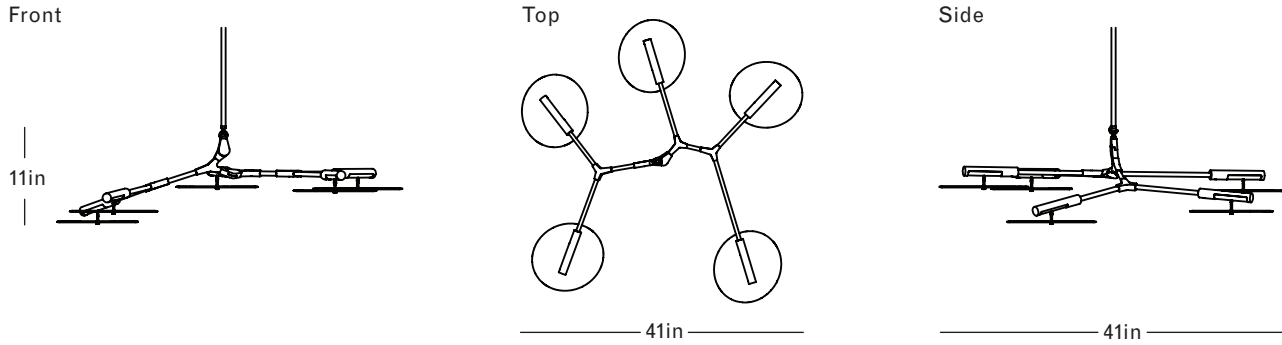

Vintage Brass
Porcelain Discs

Finish Palette

Specifications

DIMENSIONS

Height: 11in / 23cm
 Width: 41in / 104cm
 Depth: 41in / 104cm
 Minimum Drop: 14in / 36cm
 Weight: 15lb / 7kg

SUSPENSION

Ships with 36in or 72in stem, can be cut to length on site

CANOPY

Ø5 in x H1.5in

MATERIALS

Machined brass, unglazed porcelain

BULBS

24v / 2w / 2700k / dimmable integrated LED*, transformer provided
 Maximum Fixture Wattage: 10w

UL, cUL (120V) Certified

Inspiration

Branching Disc was a natural evolution of Branching Bubble, and an exercise in new ways of spreading light throughout a room. Reminiscent of Lindsey's ongoing exploration of sculptural mobiles, Branching Disc's metal armature suspends wafer-thin slices of porcelain that filter light like afternoon sun shining through a canopy of leaves, or lightweight metal dome shades, which reflect and refract light beautifully.