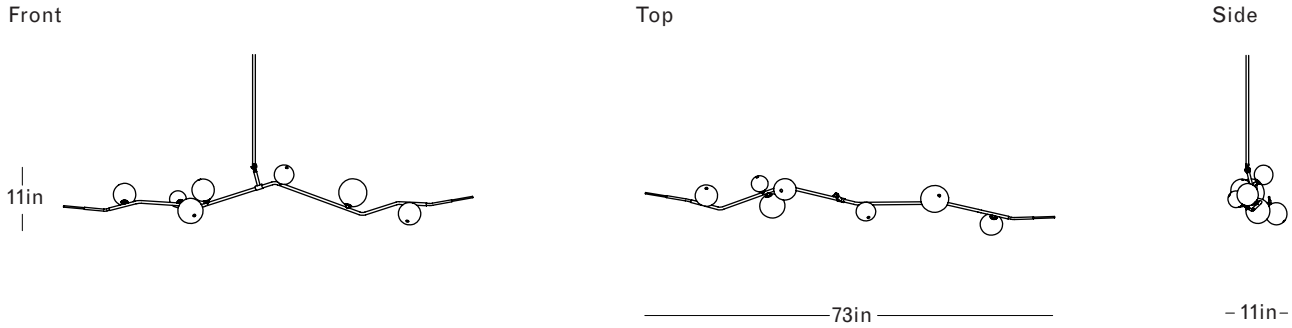

Brushed Brass
White Glass with 24k Gold Foil

Finish Palette

Specifications

DIMENSIONS

Height: 11in / 28cm
 Width: 73in / 185cm
 Depth: 11in / 28cm
 Minimum Drop: 15in / 38cm
 Weight: 21lb / 10kg

SUSPENSION

Ships with 36in or 72in stem, can be cut to length on site

CANOPY

Ø5in x H.25in

MATERIALS

Machined brass, hand-blown glass, 24k gold foil

BULBS

G4 / 12v / 1.2w / 2700k / dimmable LED, transformer provided
 Maximum Fixture Wattage: 8.4w