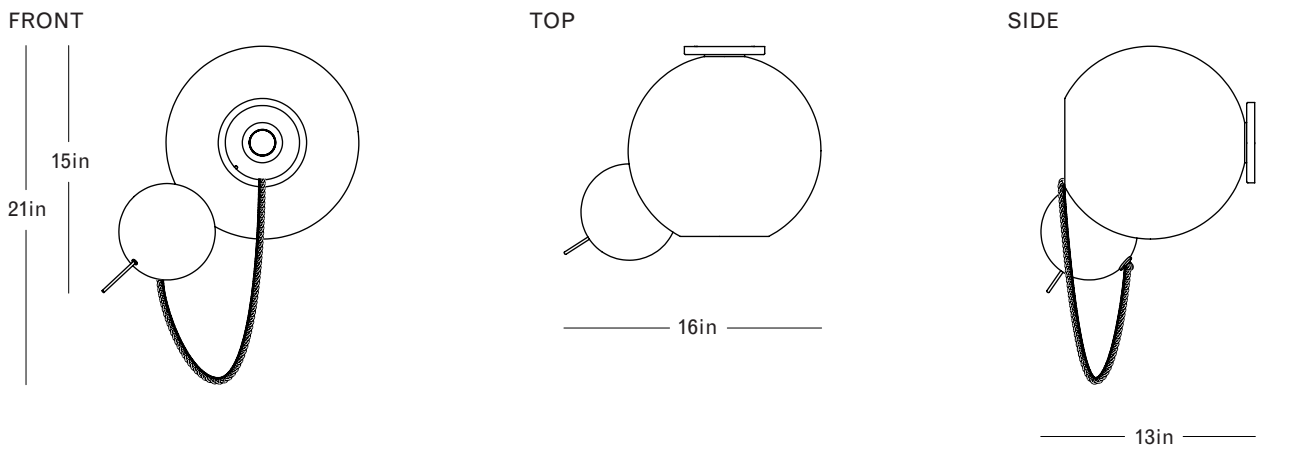

Satin Nickel
Clear Glass Colorway
Black Lashing

Finish Palette

Specifications

Brushed Brass

Satin Nickel

Khaki or Black Lashing available in each finish

Clear Glass Colorway

Amber Glass Colorway

DIMENSIONS

Height: 21in / 53cm
 Width: 16in / 41cm
 Depth: 13in / 33cm
 Weight: 10lb / 5kg
 Max Wattage: 7.5w

MOUNTING HARDWARE

Ø5in x H.5in backplate

MATERIALS

Machined brass, optic mold-blown glass, cotton lashing

BULBS

30v / 5.25w / 2700k / dimmable integrated LED*
 30v / 2.25w / 2700k / dimmable G4 LED
 Transformer provided
 *100,000 hour life expectancy

Inspiration

Paradise captures the luxurious spirit of wandering. Home is where you make it. The aesthetic language of heavy chains, textured glass, slender polished pins, hints of color, and intricately woven wire create a feeling of indulgent spontaneity. We hope this collection inspires the lost art of daydreaming wherever you are.