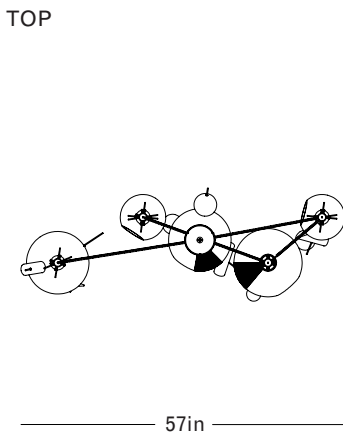

Brushed & Polished Brass
Amber & Pink Glass Colorway
Black Lashing

Finish Palette

Specifications

DIMENSIONS

Height: 48in / 122cm
 Width: 57in / 145cm
 Depth: 20in / 51cm
 Weight: 46lb / 21kg
 Max Wattage: 33w
 Minimum Drop: 54in / 137cm

SUSPENSION

Custom brass chain, link pattern varies. Length cut to order, up to 72in included. Expect up to 2in OAL variation.

CANOPY

Ø5.25in x H2.5in Domed canopy
 Ø1.5" x H.75" Secondary anchored mounting points

MATERIALS

Machined brass, optic mold-blown glass, cotton lashing

BULBS

30v / 5.25w / 2700k / dimmable integrated LED*
 30v / 2.25w / 2700k / dimmable G4 LED
 Transformer provided
 *100,000 hour life expectancy