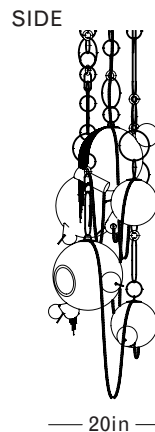

Brushed & Polished Brass
Amber & Pink Glass Colorway
Black Lashing

Finish Palette

Specifications

DIMENSIONS

Height: 48in / 122cm
 Width: 57in / 145cm
 Depth: 20in / 51cm
 Weight: 46lb / 21kg
 Max Wattage: 33w
 Minimum Drop: 54in / 137cm

SUSPENSION

Custom brass chain, link pattern varies. Length cut to order, up to 72in included. Expect up to 2in OAL variation.

CANOPY

Ø5.25in x H2.5in Domed canopy
 Ø1.5" x H.75" Secondary anchored mounting points

MATERIALS

Machined brass, optic mold-blown glass, cotton lashing

BULBS

30v / 5.25w / 2700k / dimmable integrated LED*
 30v / 2.25w / 2700k / dimmable G4 LED
 Transformer provided
 *100,000 hour life expectancy