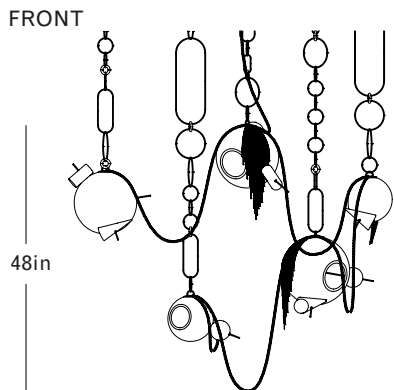

Brushed & Polished Brass
Amber & Pink Glass Colorway
Black Lashing

Finish Palette

Specifications

DIMENSIONS

Height: 48in / 122cm
 Width: 57in / 145cm
 Depth: 20in / 51cm
 Weight: 46lb / 21kg
 Max Wattage: 33w
 Minimum Drop: 54in / 137cm

SUSPENSION

Custom brass chain, link pattern varies. Length cut to order, up to 72in included. Expect up to 2in OAL variation.

CANOPY

Ø5.25in x H2.5in Domed canopy
 Ø1.5" x H.75" Secondary anchored mounting points

MATERIALS

Machined brass, optic mold-blown glass, cotton lashing

BULBS

30v / 5.25w / 2700k / dimmable integrated LED*
 30v / 2.25w / 2700k / dimmable G4 LED
 Transformer provided
 *100,000 hour life expectancy