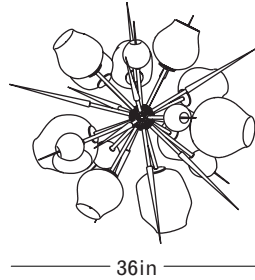

Vintage Brass
Grey Glass Colorway

Front

Top

Side

Finish Palette

Brushed Brass &
Clear Glass Colorway

Vintage Brass &
Grey Glass Colorway

Specifications

DIMENSIONS

Height: 31in / 79cm
 Width: 36in / 91cm
 Depth: 35in / 89cm
 Minimum Drop: 35in / 89cm
 Weight: 55lb / 25kg*
 *Reinforced junction box required

SUSPENSION

Ships with 36in or 72in stem, can be cut to length on site

CANOPY

Ø5in x H.25in

MATERIALS

Machined brass, hand-blown glass, 24k gold foil

BULBS

E26 / 110v / 6w / 2500k / dimmable LED globe
 E27 / 220v / 6w / 2500k / dimmable LED globe
 Maximum Fixture Wattage: 600w