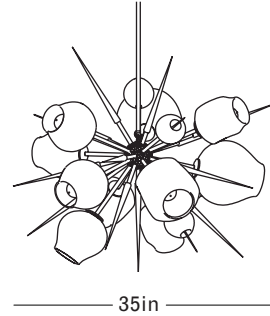

Vintage Brass
Grey Glass Colorway

Front

Top

Side

Finish Palette

Brushed Brass &
Clear Glass Colorway

Vintage Brass &
Grey Glass Colorway

Specifications

DIMENSIONS

Height: 31in / 79cm
 Width: 36in / 91cm
 Depth: 35in / 89cm
 Minimum Drop: 35in / 89cm
 Weight: 55lb / 25kg*
 *Reinforced junction box required

SUSPENSION

Ships with 36in or 72in stem, can be cut to length on site

CANOPY

Ø5in x H.25in

MATERIALS

Machined brass, hand-blown glass, 24k gold foil

BULBS

E26 / 110v / 6w / 2500k / dimmable LED globe
 E27 / 220v / 6w / 2500k / dimmable LED globe
 Maximum Fixture Wattage: 600w