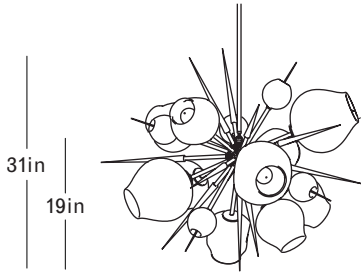

Vintage Brass
Grey Glass Colorway

Front

Top

Side

Finish Palette

Brushed Brass &
Clear Glass Colorway

Vintage Brass &
Grey Glass Colorway

Specifications

DIMENSIONS

Height: 31in / 79cm
 Width: 36in / 91cm
 Depth: 35in / 89cm
 Minimum Drop: 35in / 89cm
 Weight: 55lb / 25kg*
 *Reinforced junction box required

SUSPENSION

Ships with 36in or 72in stem, can be cut to length on site

CANOPY

Ø5in x H.25in

MATERIALS

Machined brass, hand-blown glass, 24k gold foil

BULBS

E26 / 110v / 6w / 2500k / dimmable LED globe
 E27 / 220v / 6w / 2500k / dimmable LED globe
 Maximum Fixture Wattage: 600w