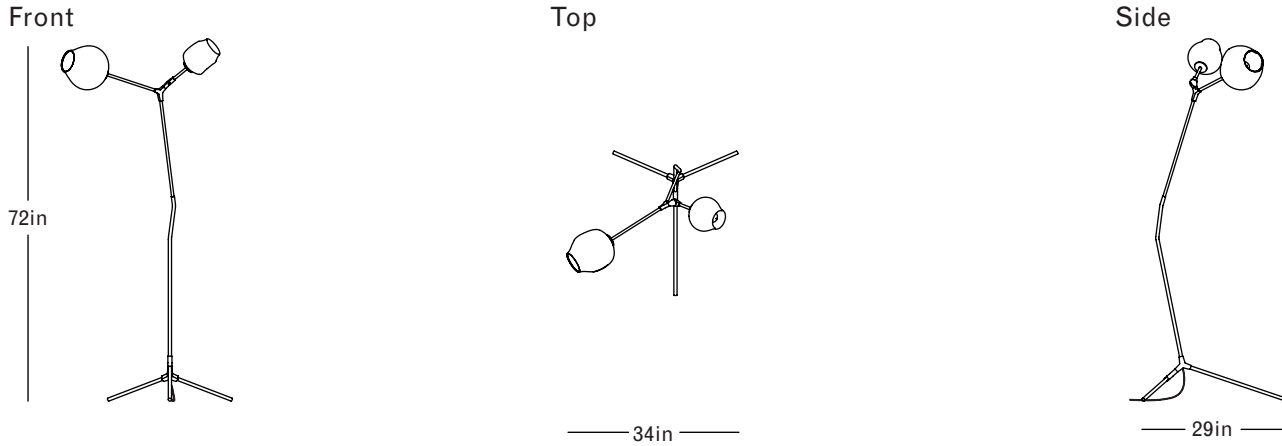

Brushed Brass
Grey Glass

Finish Palette

Specifications

Brushed Brass

Satin Nickel

DIMENSIONS

Height: 72in / 183cm

Width: 34in / 86cm

Depth: 29in / 74cm

Weight: 12lb / 5kg

MATERIALS

Machined brass, hand-blown glass

BULBS

E26 / 110v / 6w / 2500k / dimmable LED globe

E27 / 220v / 6w / 2500k / dimmable LED globe

Maximum Fixture Wattage: 120w

PLUG

110v North American 2-prong

220v C-type

Other plug types available by request

Vintage Brass

Oil Rubbed Bronze

Clear Glass

Grey Glass