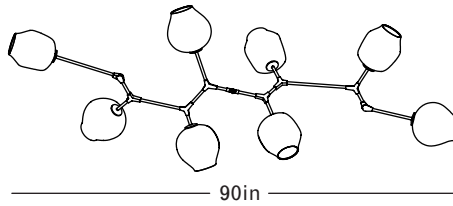

Vintage Brass  
Grey Glass

Front

Top

Side

Finish Palette

Specifications

DIMENSIONS

Height: 23in / 58cm  
 Width: 90in / 228cm  
 Depth: 33in / 84cm  
 Minimum Drop: 25in / 64cm  
 Weight: 32lb / 15kg

SUSPENSION

Ships with 36in or 72in stem, can be cut to length on site

CANOPY

Ø5in x H.25in

MATERIALS

Machined brass, hand-blown glass

BULBS

E26 / 110v / 6w / 2500k / dimmable LED globe  
 E27 / 220v / 6w / 2500k / dimmable LED globe  
 Maximum Fixture Wattage: 480w