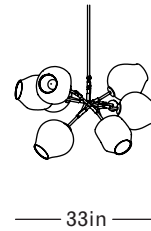

Vintage Brass  
Grey Glass

Front

Top

Side

Finish Palette

Specifications

DIMENSIONS

Height: 23in / 58cm  
 Width: 90in / 228cm  
 Depth: 33in / 84cm  
 Minimum Drop: 25in / 64cm  
 Weight: 32lb / 15kg

SUSPENSION

Ships with 36in or 72in stem, can be cut to length on site

CANOPY

Ø5in x H.25in

MATERIALS

Machined brass, hand-blown glass

BULBS

E26 / 110v / 6w / 2500k / dimmable LED globe  
 E27 / 220v / 6w / 2500k / dimmable LED globe  
 Maximum Fixture Wattage: 480w