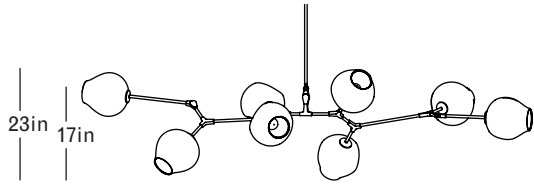

Vintage Brass  
Grey Glass

Front

Top

Side

Finish Palette

Specifications

DIMENSIONS

Height: 23in / 58cm  
 Width: 90in / 228cm  
 Depth: 33in / 84cm  
 Minimum Drop: 25in / 64cm  
 Weight: 32lb / 15kg

SUSPENSION

Ships with 36in or 72in stem, can be cut to length on site

CANOPY

Ø5in x H.25in

MATERIALS

Machined brass, hand-blown glass

BULBS

E26 / 110v / 6w / 2500k / dimmable LED globe  
 E27 / 220v / 6w / 2500k / dimmable LED globe  
 Maximum Fixture Wattage: 480w