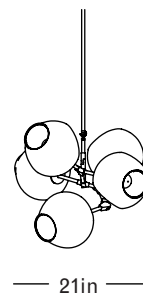

Brushed Brass
Clear Glass

Front

Top

Side

Finish Palette

Brushed Brass

Oil Rubbed Bronze

Satin Nickel

Vintage Brass

Clear Glass

Grey Glass

White Glass

Specifications

DIMENSIONS

Height: 21in / 53cm
 Width: 64in / 163cm
 Depth: 21in / 53cm
 Minimum Drop: 24in / 61cm
 Weight: 20lb / 9kg

SUSPENSION

Ships with 36in or 72in stem, can be cut to length on site

CANOPY

Ø5in x H.25in

MATERIALS

Machined brass, hand-blown glass

BULBS

E26 / 110v / 6w / 2500k / dimmable LED globe
 E27 / 220v / 6w / 2500k / dimmable LED globe
 Maximum Fixture Wattage: 300w