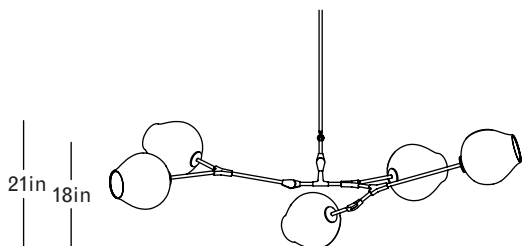

Brushed Brass
Clear Glass

Front

Top

Side

Finish Palette

Brushed Brass

Oil Rubbed Bronze

Satin Nickel

Vintage Brass

Clear Glass

Grey Glass

White Glass

Specifications

DIMENSIONS

Height: 21in / 53cm
 Width: 64in / 163cm
 Depth: 21in / 53cm
 Minimum Drop: 24in / 61cm
 Weight: 20lb / 9kg

SUSPENSION

Ships with 36in or 72in stem, can be cut to length on site

CANOPY

Ø5in x H.25in

MATERIALS

Machined brass, hand-blown glass

BULBS

E26 / 110v / 6w / 2500k / dimmable LED globe
 E27 / 220v / 6w / 2500k / dimmable LED globe
 Maximum Fixture Wattage: 300w