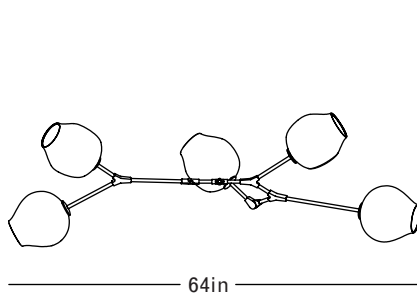

Brushed Brass
Clear Glass

Front

Top

Side

Finish Palette

Brushed Brass

Oil Rubbed Bronze

Satin Nickel

Vintage Brass

Clear Glass

Grey Glass

White Glass

Specifications

DIMENSIONS

Height: 21in / 53cm
 Width: 64in / 163cm
 Depth: 21in / 53cm
 Minimum Drop: 24in / 61cm
 Weight: 20lb / 9kg

SUSPENSION

Ships with 36in or 72in stem, can be cut to length on site

CANOPY

Ø5in x H.25in

MATERIALS

Machined brass, hand-blown glass

BULBS

E26 / 110v / 6w / 2500k / dimmable LED globe
 E27 / 220v / 6w / 2500k / dimmable LED globe
 Maximum Fixture Wattage: 300w