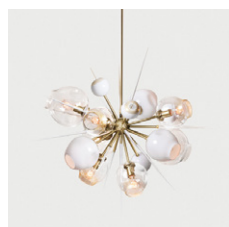

Vintage Brass
Grey Glass
Colorway

Front

Side

Top

Finishes

Brushed Brass

Vintage Brass

Clear Glass Colorway

Grey Glass Colorway

Specifications

Height: 30in / 76cm
 Depth: 27in / 229cm
 Width: 90in / 69cm
 Weight: 32lb / 15kg
 Max Wattage: 360w
 Minimum Drop: 34in / 86cm
 Shown with 9in globes, 7in globes, barnacles with stamen, spikes, and thorns

Canopy: Ø5in x .25in with aircraft cable suspension, 12ft of adjustable cable provided
 Materials: Machined brass, glass
 Bulbs: E26 / 110v / 6w / 2500k / dimmable LED globe
 E27 / 220v / 6w / 2500k / dimmable LED globe

UL, cUL (120V)

Inspiration

Burst uses the same essential vocabulary as the Branching series, distinguished by the addition of hand-blown glass spikes and barnacles, rolled in 24k gold foil. The resulting visual evokes both a Medieval flail and a 1930's-era Lanvin collarette.