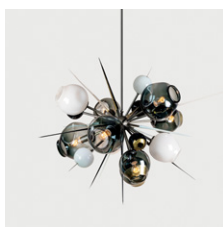

Vintage Brass
Grey Glass
Colorway

Front

Side

Top

Finishes

Brushed Brass

Vintage Brass

Clear Glass Colorway

Grey Glass Colorway

Specifications

Height: 30in / 76cm
 Depth: 27in / 229cm
 Width: 90in / 69cm
 Weight: 32lb / 15kg
 Max Wattage: 360w
 Minimum Drop: 34in / 86cm
 Shown with 9in globes, 7in globes, barnacles with stamen, spikes, and thorns

Canopy: Ø5in x .25in with aircraft cable suspension, 12ft of adjustable cable provided
 Materials: Machined brass, glass
 Bulbs: E26 / 110v / 6w / 2500k / dimmable LED globe
 E27 / 220v / 6w / 2500k / dimmable LED globe

UL, cUL (120V)

Inspiration

Burst uses the same essential vocabulary as the Branching series, distinguished by the addition of hand-blown glass spikes and barnacles, rolled in 24k gold foil. The resulting visual evokes both a Medieval flail and a 1930's-era Lanvin collarette.