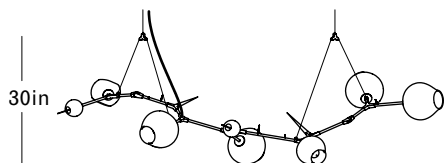

Vintage Brass
Grey Glass
Colorway

Front

Side

Top

Finishes

Brushed Brass

Vintage Brass

Clear Glass Colorway

Grey Glass Colorway

Specifications

Height: 30in / 76cm
 Depth: 27in / 229cm
 Width: 90in / 69cm
 Weight: 32lb / 15kg
 Max Wattage: 360w
 Minimum Drop: 34in / 86cm
 Shown with 9in globes, 7in globes, barnacles with stamen, spikes, and thorns

Canopy: Ø5in x .25in with aircraft cable suspension, 12ft of adjustable cable provided
 Materials: Machined brass, glass
 Bulbs: E26 / 110v / 6w / 2500k / dimmable LED globe
 E27 / 220v / 6w / 2500k / dimmable LED globe