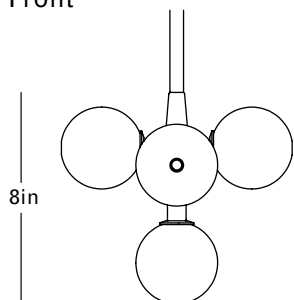

Satin Nickel
White Glass

Front

Side

Top

Finishes

Brushed Brass

Oil Rubbed Bronze

Satin Nickel

Vintage Brass

White Glass

Aqua Glass

Specifications

Height: 8in / 20cm
 Depth: 8in / 20cm
 Width: 8in / 20cm
 Weight: 5lb / 2kg
 Max Wattage: 6w
 Minimum Drop: 11in / 28cm

Suspension: Ships with 36in or 72in stem cut to length on site
 Canopy: Ø5in x .25in with screw collar
 Materials: Machined brass, glass
 Bulbs: G4 / 12v / 1.2w / 2700k / dimmable bi-pin LED

UL, cUL (120V)

Inspiration

Inspired by natural phenomena, Branching explores the visual tension that results from mixing hand-blown glass with machine-made metal parts.