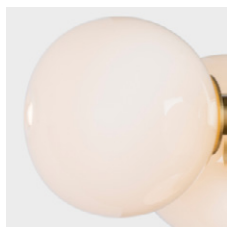

Satin Nickel
White Glass

Front

Side

Top

Finishes

Brushed Brass

Oil Rubbed Bronze

Satin Nickel

Vintage Brass

White Glass

Aqua Glass

Specifications

Height: 8in / 20cm
 Depth: 8in / 20cm
 Width: 8in / 20cm
 Weight: 5lb / 2kg
 Max Wattage: 6w
 Minimum Drop: 11in / 28cm

Suspension: Ships with 36in or 72in stem cut to length on site
 Canopy: Ø5in x .25in with screw collar
 Materials: Machined brass, glass
 Bulbs: G4 / 12v / 1.2w / 2700k / dimmable bi-pin LED

UL, cUL (120V)

Inspiration

Inspired by natural phenomena, Branching explores the visual tension that results from mixing hand-blown glass with machine-made metal parts.