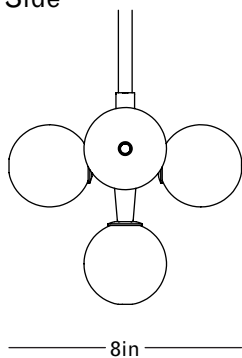

Satin Nickel
White Glass

Front

Side

Top

Finishes

Brushed Brass

Oil Rubbed Bronze

Satin Nickel

Vintage Brass

White Glass

Aqua Glass

Specifications

Height: 8in / 20cm
 Depth: 8in / 20cm
 Width: 8in / 20cm
 Weight: 5lb / 2kg
 Max Wattage: 6w
 Minimum Drop: 11in / 28cm

Suspension: Ships with 36in or 72in stem cut to length on site
 Canopy: Ø5in x .25in with screw collar
 Materials: Machined brass, glass
 Bulbs: G4 / 12v / 1.2w / 2700k / dimmable bi-pin LED

UL, cUL (120V)

Inspiration

Inspired by natural phenomena, Branching explores the visual tension that results from mixing hand-blown glass with machine-made metal parts.