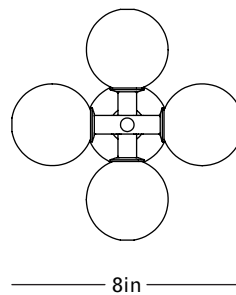

Satin Nickel
White Glass

Front

Side

Top

Finishes

Brushed Brass

Oil Rubbed Bronze

Satin Nickel

Vintage Brass

White Glass

Aqua Glass

Specifications

Height: 8in / 20cm
 Depth: 8in / 20cm
 Width: 8in / 20cm
 Weight: 5lb / 2kg
 Max Wattage: 6w
 Minimum Drop: 11in / 28cm

Suspension: Ships with 36in or 72in stem cut to length on site
 Canopy: Ø5in x .25in with screw collar
 Materials: Machined brass, glass
 Bulbs: G4 / 12v / 1.2w / 2700k / dimmable bi-pin LED

UL, cUL (120V)

Inspiration

Inspired by natural phenomena, Branching explores the visual tension that results from mixing hand-blown glass with machine-made metal parts.