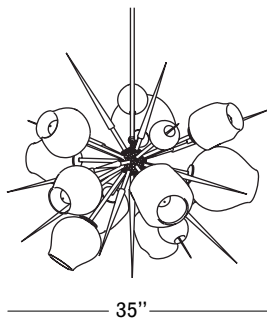

• Vintage Brass
• Grey Glass Colorway

Front

Side

Top

Finishes

Brushed Brass
\$43,500
16 weeks

Vintage Brass
\$43,500
16 weeks

Grey Colorway

Clear Colorway

Specifications

Height: 31in / 79 cm
 Depth: 35in / 89 cm
 Width: 36in / 91 cm
 Weight: 55lb / 25kg
 Max Wattage: 600w
 Minimum Drop: 35in / 89cm
 Shown with 9" Globes, 7" Globes, Barnacles with Stamen, and Spikes

Suspension: Ships with 36" or 72" stem cut to length on site
 Canopy: Ø5" x .25" with hang straight
 Materials: Machined brass, glass
 Bulbs: E26|110V|6W|2500K LED Globe, Dimmable
 E27|220V|6W|2500K LED Globe, Dimmable

UL, cUL (120V), CE, CB (240V) Certified

Inspiration

Burst uses the same essential vocabulary as the Branching series, distinguished by the addition of hand-blown glass spikes and barnacles, rolled in 24k gold foil. The resulting visual evokes both a Medieval flail and a 1930's-era Lanvin collarette.