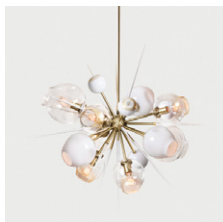

• Vintage Brass
• Grey Glass Colorway

Front

Side

Top

Finishes

Brushed Brass
\$43,500
16 weeks

Vintage Brass
\$43,500
16 weeks

Grey Colorway

Clear Colorway

Specifications

Height: 31in / 79 cm
 Depth: 35in / 89 cm
 Width: 36in / 91 cm
 Weight: 55lb / 25kg
 Max Wattage: 600w
 Minimum Drop: 35in / 89cm
 Shown with 9" Globes, 7" Globes, Barnacles with Stamen, and Spikes

Suspension: Ships with 36" or 72" stem cut to length on site
 Canopy: Ø5" x .25" with hang straight
 Materials: Machined brass, glass
 Bulbs: E26|110V|6W|2500K LED Globe, Dimmable
 E27|220V|6W|2500K LED Globe, Dimmable

UL, cUL (120V), CE, CB (240V) Certified

Inspiration

Burst uses the same essential vocabulary as the Branching series, distinguished by the addition of hand-blown glass spikes and barnacles, rolled in 24k gold foil. The resulting visual evokes both a Medieval flail and a 1930's-era Lanvin collarette.