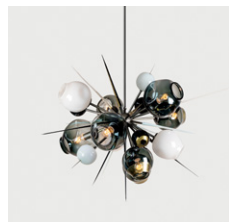

• Vintage Brass
• Grey Glass Colorway

Front

Side

Top

Finishes

Brushed Brass
\$43,500
16 weeks

Vintage Brass
\$43,500
16 weeks

Grey Colorway

Clear Colorway

Specifications

Height: 31in / 79 cm
 Depth: 35in / 89 cm
 Width: 36in / 91 cm
 Weight: 55lb / 25kg
 Max Wattage: 600w
 Minimum Drop: 35in / 89cm
 Shown with 9" Globes, 7" Globes, Barnacles with Stamen, and Spikes

Suspension: Ships with 36" or 72" stem cut to length on site
 Canopy: Ø5" x .25" with hang straight
 Materials: Machined brass, glass
 Bulbs: E26|110V|6W|2500K LED Globe, Dimmable
 E27|220V|6W|2500K LED Globe, Dimmable

UL, cUL (120V), CE, CB (240V) Certified

Inspiration

Burst uses the same essential vocabulary as the Branching series, distinguished by the addition of hand-blown glass spikes and barnacles, rolled in 24k gold foil. The resulting visual evokes both a Medieval flail and a 1930's-era Lanvin collarette.