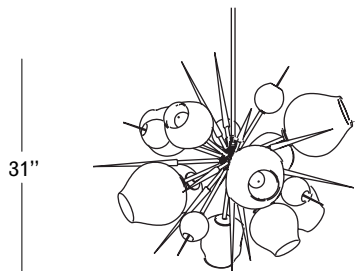

• Vintage Brass
• Grey Glass Colorway

Front

Side

Top

Finishes

Brushed Brass
\$43,500
16 weeks

Vintage Brass
\$43,500
16 weeks

Grey Colorway

Clear Colorway

Specifications

Height: 31in / 79 cm
 Depth: 35in / 89 cm
 Width: 36in / 91 cm
 Weight: 55lb / 25kg
 Max Wattage: 600w
 Minimum Drop: 35in / 89cm
 Shown with 9" Globes, 7" Globes, Barnacles with Stamen, and Spikes

Suspension: Ships with 36" or 72" stem cut to length on site
 Canopy: Ø5" x .25" with hang straight
 Materials: Machined brass, glass
 Bulbs: E26|110V|6W|2500K LED Globe, Dimmable
 E27|220V|6W|2500K LED Globe, Dimmable