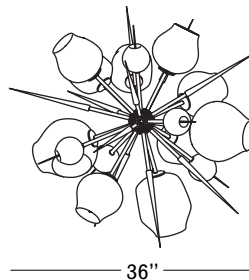

• Vintage Brass
• Grey Glass Colorway

Front

Side

Top

Finishes

Brushed Brass
\$43,500
16 weeks

Vintage Brass
\$43,500
16 weeks

Grey Colorway

Clear Colorway

Specifications

Height: 31in / 79 cm
 Depth: 35in / 89 cm
 Width: 36in / 91 cm
 Weight: 55lb / 25kg
 Max Wattage: 600w
 Minimum Drop: 35in / 89cm
 Shown with 9" Globes, 7" Globes, Barnacles with Stamen, and Spikes

Suspension: Ships with 36" or 72" stem cut to length on site
 Canopy: Ø5" x .25" with hang straight
 Materials: Machined brass, glass
 Bulbs: E26|110V|6W|2500K LED Globe, Dimmable
 E27|220V|6W|2500K LED Globe, Dimmable

UL, cUL (120V), CE, CB (240V) Certified

Inspiration

Burst uses the same essential vocabulary as the Branching series, distinguished by the addition of hand-blown glass spikes and barnacles, rolled in 24k gold foil. The resulting visual evokes both a Medieval flail and a 1930's-era Lanvin collarette.