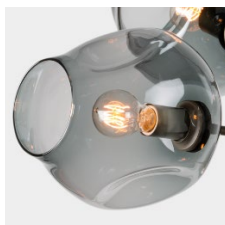

Brushed Brass
Clear Glass

Front

Side

Top

Finishes

Brushed Brass
\$27,000
16 weeks

Oil Rubbed Bronze
\$27,000
16 weeks

Satin Nickel
\$27,000
16 weeks

Vintage Brass
\$27,000
16 weeks

Clear

White

Grey

Specifications

Height: 21in / 56cm
 Depth: 27in / 69cm
 Width: 80in / 221cm
 Weight: 36lb / 16kg
 Max Wattage: 540w
 Minimum Drop: 25in / 64cm

Suspension: Ships with 36" or 72" stem cut to length on site
 Canopy: Ø5" x .25" with screw collar
 Materials: Machined brass, glass
 Bulbs: E26|110V|6W|2500K LED Globe, Dimmable
 E27|220V|6W|2500K LED Globe, Dimmable

UL, cUL (120V), CE, CB (240V) Certified

Inspiration

Inspired by natural phenomena, Branching explores the visual tension that results from mixing hand-blown glass with machine-made metal parts.