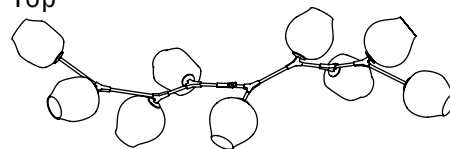

Brushed Brass
Clear Glass

Front

Side

Top

Finishes

Brushed Brass
\$27,000
16 weeks

Oil Rubbed Bronze
\$27,000
16 weeks

Satin Nickel
\$27,000
16 weeks

Vintage Brass
\$27,000
16 weeks

Clear

White

Grey

Specifications

Height: 21in / 56cm
 Depth: 27in / 69cm
 Width: 80in / 221cm
 Weight: 36lb / 16kg
 Max Wattage: 540w
 Minimum Drop: 25in / 64cm

Suspension: Ships with 36" or 72" stem cut to length on site
 Canopy: Ø5" x .25" with screw collar
 Materials: Machined brass, glass
 Bulbs: E26|110V|6W|2500K LED Globe, Dimmable
 E27|220V|6W|2500K LED Globe, Dimmable

UL, cUL (120V), CE, CB (240V) Certified

Inspiration

Inspired by natural phenomena, Branching explores the visual tension that results from mixing hand-blown glass with machine-made metal parts.