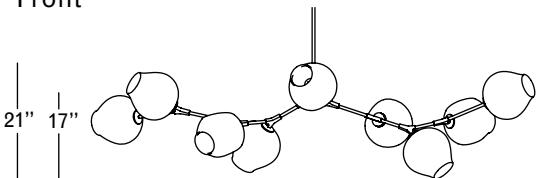

Brushed Brass
Clear Glass

Front

Side

Top

Finishes

Brushed Brass
\$27,000
16 weeks

Oil Rubbed Bronze
\$27,000
16 weeks

Satin Nickel
\$27,000
16 weeks

Vintage Brass
\$27,000
16 weeks

Clear

White

Grey

Specifications

Height: 21in / 56cm
 Depth: 27in / 69cm
 Width: 80in / 221cm
 Weight: 36lb / 16kg
 Max Wattage: 540w
 Minimum Drop: 25in / 64cm

Suspension: Ships with 36" or 72" stem cut to length on site
 Canopy: Ø5" x .25" with screw collar
 Materials: Machined brass, glass
 Bulbs: E26|110V|6W|2500K LED Globe, Dimmable
 E27|220V|6W|2500K LED Globe, Dimmable

UL, cUL (120V), CE, CB (240V) Certified

Inspiration

Inspired by natural phenomena, Branching explores the visual tension that results from mixing hand-blown glass with machine-made metal parts.