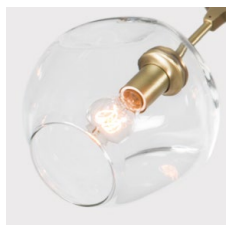

Brushed Brass
Clear Glass

Front

Side

Top

Finishes

Brushed Brass
\$27,000
16 weeks

Oil Rubbed Bronze
\$27,000
16 weeks

Satin Nickel
\$27,000
16 weeks

Vintage Brass
\$27,000
16 weeks

Clear

White

Grey

Specifications

Height: 21in / 56cm
 Depth: 27in / 69cm
 Width: 80in / 221cm
 Weight: 36lb / 16kg
 Max Wattage: 540w
 Minimum Drop: 25in / 64cm

Suspension: Ships with 36" or 72" stem cut to length on site
 Canopy: Ø5" x .25" with screw collar
 Materials: Machined brass, glass
 Bulbs: E26|110V|6W|2500K LED Globe, Dimmable
 E27|220V|6W|2500K LED Globe, Dimmable

UL, cUL (120V), CE, CB (240V) Certified

Inspiration

Inspired by natural phenomena, Branching explores the visual tension that results from mixing hand-blown glass with machine-made metal parts.