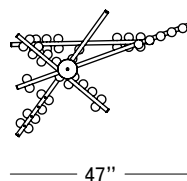

Tarnished Nickel
White Glass
Shown with 12" illuminated stem and 12" adjustable stem

Front

Side

Top

Finishes

Mottled Brass
\$55,000
16 weeks

Tarnished Nickel
\$55,000
16 weeks

Verdigris
\$60,500
24 weeks

White Glass

Specifications

Height: 91in / 231cm
 Depth: 33in / 84cm
 Width: 47in / 119cm
 Weight: 118lb / 54kg
 Max Wattage: 71w
 Minimum Drop: 96in / 244cm

Suspension: Adjustable 12" stems and illuminated stems in various lengths available upon request. Additional fees apply.
 Canopy: Ø 5" X 3" with hang straight
 Custom ceiling hardware required for angled ceilings greater than 15 degrees
 Materials: Brass, glass
 Bulbs: 12V, G4, 1.2W dimmable LED, 2700K, transformer provided