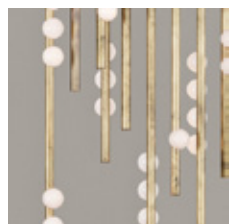

Tarnished Nickel
White Glass
Shown with 12" illuminated stem and 12" adjustable stem

Front

Side

Top

Finishes

Mottled Brass
\$55,000
16 weeks

Tarnished Nickel
\$55,000
16 weeks

Verdigris
\$60,500
24 weeks

White Glass

Specifications

Height: 91in / 231cm
 Depth: 33in / 84cm
 Width: 47in / 119cm
 Weight: 118lb / 54kg
 Max Wattage: 71w
 Minimum Drop: 96in / 244cm

Suspension: Adjustable 12" stems and illuminated stems in various lengths available upon request. Additional fees apply.
 Canopy: Ø 5" X 3" with hang straight
 Custom ceiling hardware required for angled ceilings greater than 15 degrees
 Materials: Brass, glass
 Bulbs: 12V, G4, 1.2W dimmable LED, 2700K, transformer provided

UL, cUL (120V) Certified

Inspiration

Using brass tubing and mold-blown mini glass globes, Lindsey's goal was to find the wild spirit within a seemingly rigid form by stripping down her visual vocabulary to its angular essence.