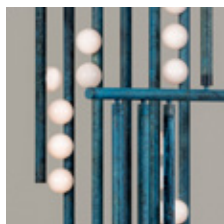

Tarnished Nickel
White Glass
Shown with 12" illuminated stem and 12" adjustable stem

Front

Side

Top

Finishes

Mottled Brass
\$55,000
16 weeks

Tarnished Nickel
\$55,000
16 weeks

Verdigris
\$60,500
24 weeks

White Glass

Specifications

Height: 91in / 231cm
 Depth: 33in / 84cm
 Width: 47in / 119cm
 Weight: 118lb / 54kg
 Max Wattage: 71w
 Minimum Drop: 96in / 244cm

Suspension: Adjustable 12" stems and illuminated stems in various lengths available upon request. Additional fees apply.
 Canopy: Ø 5" X 3" with hang straight
 Custom ceiling hardware required for angled ceilings greater than 15 degrees
 Materials: Brass, glass
 Bulbs: 12V, G4, 1.2W dimmable LED, 2700K, transformer provided

UL, cUL (120V) Certified

Inspiration

Using brass tubing and mold-blown mini glass globes, Lindsey's goal was to find the wild spirit within a seemingly rigid form by stripping down her visual vocabulary to its angular essence.