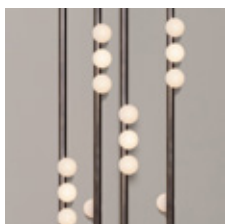

Tarnished Nickel
White Glass
Shown with 12" illuminated stem and 12" adjustable stem

Front

Side

Top

Finishes

Mottled Brass
\$55,000
16 weeks

Tarnished Nickel
\$55,000
16 weeks

Verdigris
\$60,500
24 weeks

White Glass

Specifications

Height: 91in / 231cm
 Depth: 33in / 84cm
 Width: 47in / 119cm
 Weight: 118lb / 54kg
 Max Wattage: 71w
 Minimum Drop: 96in / 244cm

Suspension: Adjustable 12" stems and illuminated stems in various lengths available upon request. Additional fees apply.
 Canopy: Ø 5" X 3" with hang straight
 Custom ceiling hardware required for angled ceilings greater than 15 degrees
 Materials: Brass, glass
 Bulbs: 12V, G4, 1.2W dimmable LED, 2700K, transformer provided

UL, cUL (120V) Certified

Inspiration

Using brass tubing and mold-blown mini glass globes, Lindsey's goal was to find the wild spirit within a seemingly rigid form by stripping down her visual vocabulary to its angular essence.