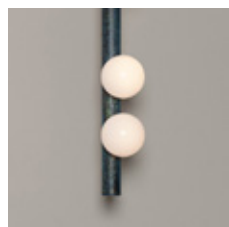

Tarnished Nickel
White Glass
Shown with 12" illuminated stem and 12" adjustable stem

Front

Side

Top

Finishes

Mottled Brass
\$55,000
16 weeks

Tarnished Nickel
\$55,000
16 weeks

Verdigris
\$60,500
24 weeks

White Glass

Specifications

Height: 91in / 231cm
 Depth: 33in / 84cm
 Width: 47in / 119cm
 Weight: 118lb / 54kg
 Max Wattage: 71w
 Minimum Drop: 96in / 244cm

Suspension: Adjustable 12" stems and illuminated stems in various lengths available upon request. Additional fees apply.
 Canopy: Ø 5" X 3" with hang straight
 Custom ceiling hardware required for angled ceilings greater than 15 degrees
 Materials: Brass, glass
 Bulbs: 12V, G4, 1.2W dimmable LED, 2700K, transformer provided

UL, cUL (120V) Certified

Inspiration

Using brass tubing and mold-blown mini glass globes, Lindsey's goal was to find the wild spirit within a seemingly rigid form by stripping down her visual vocabulary to its angular essence.