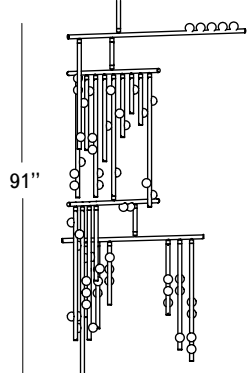

Tarnished Nickel
White Glass
Shown with 12" illuminated stem and 12" adjustable stem

Front

Side

Top

Finishes

Mottled Brass
\$55,000
16 weeks

Tarnished Nickel
\$55,000
16 weeks

Verdigris
\$60,500
24 weeks

White Glass

Specifications

Height: 91in / 231cm
 Depth: 33in / 84cm
 Width: 47in / 119cm
 Weight: 118lb / 54kg
 Max Wattage: 71w
 Minimum Drop: 96in / 244cm

Suspension: Adjustable 12" stems and illuminated stems in various lengths available upon request. Additional fees apply.
 Canopy: Ø 5" X 3" with hang straight
 Custom ceiling hardware required for angled ceilings greater than 15 degrees
 Materials: Brass, glass
 Bulbs: 12V, G4, 1.2W dimmable LED, 2700K, transformer provided

UL, cUL (120V) Certified

Inspiration

Using brass tubing and mold-blown mini glass globes, Lindsey's goal was to find the wild spirit within a seemingly rigid form by stripping down her visual vocabulary to its angular essence.