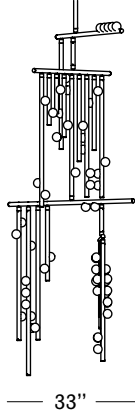

Tarnished Nickel
White Glass
Shown with 12" illuminated stem and 12" adjustable stem

Front

Side

Top

Finishes

Mottled Brass
\$55,000
16 weeks

Tarnished Nickel
\$55,000
16 weeks

Verdigris
\$60,500
24 weeks

White Glass

Specifications

Height: 91in / 231cm
 Depth: 33in / 84cm
 Width: 47in / 119cm
 Weight: 118lb / 54kg
 Max Wattage: 71w
 Minimum Drop: 96in / 244cm

Suspension: Adjustable 12" stems and illuminated stems in various lengths available upon request. Additional fees apply.
 Canopy: Ø 5" X 3" with hang straight
 Custom ceiling hardware required for angled ceilings greater than 15 degrees
 Materials: Brass, glass
 Bulbs: 12V, G4, 1.2W dimmable LED, 2700K, transformer provided

UL, cUL (120V) Certified

Inspiration

Using brass tubing and mold-blown mini glass globes, Lindsey's goal was to find the wild spirit within a seemingly rigid form by stripping down her visual vocabulary to its angular essence.