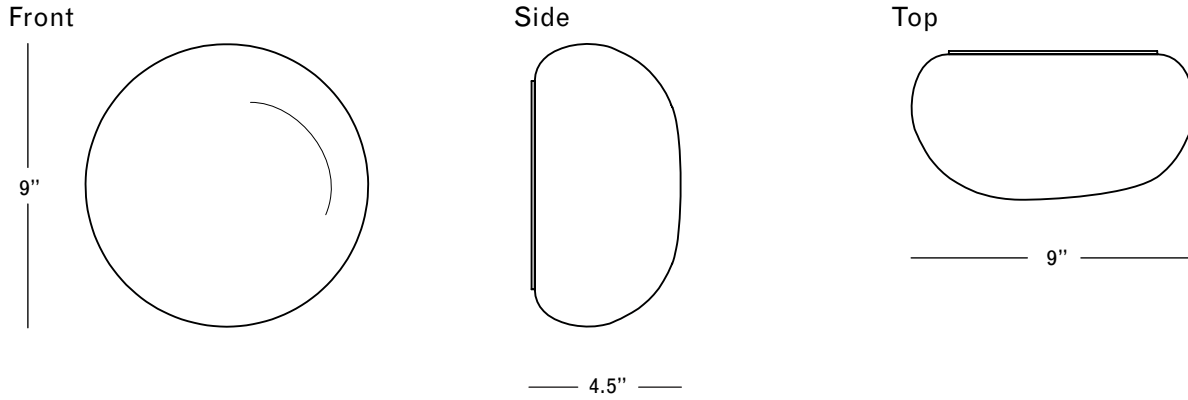

Brushed Brass
White Glass

Finishes

Brushed Brass
\$2,000
16 weeks

White

Specifications

Height: 9in / 23cm
Depth: 4.5in / 11cm
Width: 9in / 23cm
Weight: 4lb / 2kg
Max Wattage: 60w

Backplate: 7.5" x 0.25" flush mounting cleat
Materials: Machined brass, glass
Bulbs: E26|110V|6W|2500K LED Globe, Dimmable
E27|220V|6W|2500K LED Globe, Dimmable

Note: Please expect slight variation in the glass shape as a result of the mouth blowing process.

UL, cUL (120V), CE, CB (240V) Certified

Inspiration

Inspired by natural phenomena, Branching explores the visual tension that results from mixing hand-blown glass with machine-made metal parts.