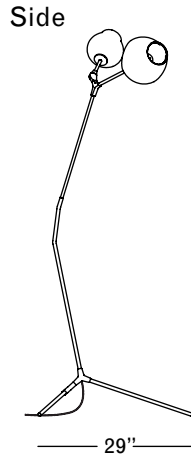

Brushed Brass
Grey Glass

Finishes

Brushed Brass
\$7,600
16 weeks

Oil Rubbed Bronze
\$7,600
16 weeks

Satin Nickel
\$7,600
16 weeks

Vintage Brass
\$7,600
16 weeks

Clear

White

Grey

Specifications

Height: 72in / 183cm
 Depth: 29in / 74cm
 Width: 34in / 86cm
 Weight: 12lb / 5kg
 Max Wattage: 120w

Plug: 110V North America 2-prong, 220V C-type, other plugs available by request
 Materials: Machined brass, glass
 Bulbs: E26|110V|6W|2500K LED Globe, Dimmable
 E27|220V|6W|2500K LED Globe, Dimmable

Inspiration

Inspired by natural phenomena, Branching explores the visual tension that results from mixing hand-blown glass with machine-made metal parts.