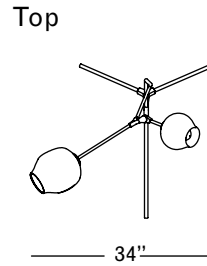

Finishes

Specifications

Height: 72in / 183cm
Depth: 29in / 74cm
Width: 34in / 86cm
Weight: 12lb / 5kg
Max Wattage: 120w

Plug: 110V North America 2-prong, 220V C-type, other plugs available by request
Materials: Machined brass, glass
Bulbs: E26|110V|6W|2500K LED Globe, Dimmable
E27|220V|6W|2500K LED Globe, Dimmable

Inspiration

Inspired by natural phenomena, Branching explores the visual tension that results from mixing hand-blown glass with machine-made metal parts.