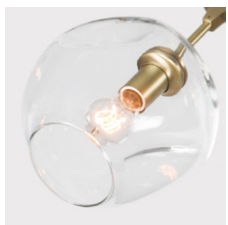

Brushed Brass
Grey Glass

Finishes

Brushed Brass
\$7,600
16 weeks

Oil Rubbed Bronze
\$7,600
16 weeks

Satin Nickel
\$7,600
16 weeks

Vintage Brass
\$7,600
16 weeks

Clear

White

Grey

Specifications

Height: 72in / 183cm
 Depth: 29in / 74cm
 Width: 34in / 86cm
 Weight: 12lb / 5kg
 Max Wattage: 120w

Plug: 110V North America 2-prong, 220V C-type, other plugs available by request
 Materials: Machined brass, glass
 Bulbs: E26|110V|6W|2500K LED Globe, Dimmable
 E27|220V|6W|2500K LED Globe, Dimmable

Inspiration

Inspired by natural phenomena, Branching explores the visual tension that results from mixing hand-blown glass with machine-made metal parts.