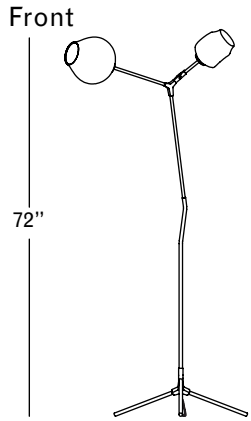

Finishes

Specifications

Height: 72in / 183cm
Depth: 29in / 74cm
Width: 34in / 86cm
Weight: 12lb / 5kg
Max Wattage: 120w

Plug: 110V North America 2-prong, 220V C-type, other plugs available by request
Materials: Machined brass, glass
Bulbs: E26|110V|6W|2500K LED Globe, Dimmable
E27|220V|6W|2500K LED Globe, Dimmable

Inspiration

Inspired by natural phenomena, Branching explores the visual tension that results from mixing hand-blown glass with machine-made metal parts.