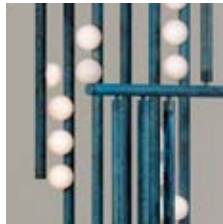

Mottled Brass  
White Glass

Front

Side

Top

Finishes

Mottled Brass  
\$15,200  
16 weeks

Tarnished Nickel  
\$15,200  
16 weeks

Verdigris  
\$16,720  
24 weeks

White Glass

Specifications

Height: 30in / 76cm  
 Depth: 5in / 13cm  
 Width: 48in / 122cm  
 Weight: 40lb / 18kg  
 Max Wattage: 24w  
 Minimum Drop: 37in / 94cm

Suspension: Illuminated stems available in various lengths upon request. Ships with 12" adjustable stem cut to length on site. Additional fees apply.  
 Canopy: Ø 5" x 3" canopy with hang straight  
 Custom ceiling hardware required for angled ceilings greater than 15 degrees  
 Materials: Brass, glass  
 Bulbs: 12V, G4, 1.2W dimmable LED, 2700K, transformer provided

UL, cUL (120V) Certified

Inspiration

Using brass tubing and mold-blown mini glass globes, Lindsey's goal was to find the wild spirit within a seemingly rigid form by stripping down her visual vocabulary to its angular essence.