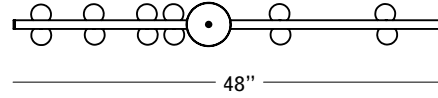

Top

Finishes

Specifications

Height: 30in / 76cm
Depth: 5in / 13cm
Width: 48in / 122cm
Weight: 40lb / 18kg
Max Wattage: 24w
Minimum Drop: 37in / 94cm

Suspension: Illuminated stems available in various lengths upon request. Ships with 12" adjustable stem cut to length on site. Additional fees apply.
Canopy: Ø 5" x 3" canopy with hang straight
Custom ceiling hardware required for angled ceilings greater than 15 degrees
Materials: Brass, glass
Bulbs: 12V, G4, 1.2W dimmable LED, 2700K, transformer provided

UL, cUL (120V) Certified

Inspiration

Using brass tubing and mold-blown mini glass globes, Lindsey's goal was to find the wild spirit within a seemingly rigid form by stripping down her visual vocabulary to its angular essence.