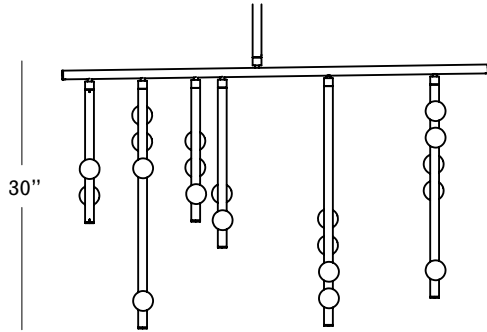

Mottled Brass  
White Glass

Front

Side

Top

Finishes

Mottled Brass  
\$15,200  
16 weeks

Tarnished Nickel  
\$15,200  
16 weeks

Verdigris  
\$16,720  
24 weeks

White Glass

Specifications

Height: 30in / 76cm  
 Depth: 5in / 13cm  
 Width: 48in / 122cm  
 Weight: 40lb / 18kg  
 Max Wattage: 24w  
 Minimum Drop: 37in / 94cm

Suspension: Illuminated stems available in various lengths upon request. Ships with 12" adjustable stem cut to length on site. Additional fees apply.  
 Canopy: Ø 5" x 3" canopy with hang straight  
 Custom ceiling hardware required for angled ceilings greater than 15 degrees  
 Materials: Brass, glass  
 Bulbs: 12V, G4, 1.2W dimmable LED, 2700K, transformer provided

UL, cUL (120V) Certified

Inspiration

Using brass tubing and mold-blown mini glass globes, Lindsey's goal was to find the wild spirit within a seemingly rigid form by stripping down her visual vocabulary to its angular essence.