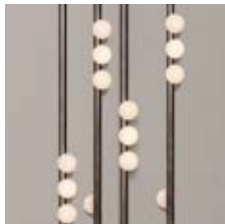

Mottled Brass  
White Glass

Front

Side

Top

Finishes

Mottled Brass  
\$15,200  
16 weeks

Tarnished Nickel  
\$15,200  
16 weeks

Verdigris  
\$16,720  
24 weeks

White Glass

Specifications

Height: 30in / 76cm  
 Depth: 5in / 13cm  
 Width: 48in / 122cm  
 Weight: 40lb / 18kg  
 Max Wattage: 24w  
 Minimum Drop: 37in / 94cm

Suspension: Illuminated stems available in various lengths upon request. Ships with 12" adjustable stem cut to length on site. Additional fees apply.  
 Canopy: Ø 5" x 3" canopy with hang straight  
 Custom ceiling hardware required for angled ceilings greater than 15 degrees  
 Materials: Brass, glass  
 Bulbs: 12V, G4, 1.2W dimmable LED, 2700K, transformer provided

UL, cUL (120V) Certified

Inspiration

Using brass tubing and mold-blown mini glass globes, Lindsey's goal was to find the wild spirit within a seemingly rigid form by stripping down her visual vocabulary to its angular essence.