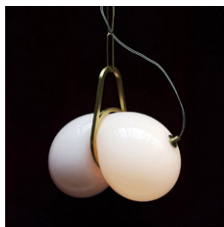

Brushed Brass
White Glass

Front

Side

Top

Finishes

Brushed Brass
\$31,500
16 weeks

Satin Nickel
\$31,500
24 weeks

Vintage Brass
\$31,500
24 weeks

Oil Rubbed Bronze
\$31,500
24 weeks

Clear Glass

White Glass

Specifications

Height: 42in / 107cm
 Depth: 41in / 104cm
 Width: 41in / 104cm
 Weight: 28lb / 13kg
 Max Wattage: 14w
 Minimum Drop: 35in / 89cm
 Shown with a mix of medium and large glass

Suspension: Brass hooks
 Canopy: Custom machined brass canopy
 Materials: Machined brass, glass
 Bulbs: G4|12V|1.2W|2700K LED, dimmable, transformer provided

Inspiration

The Catch collection conveys that fluidity with a poetic vividness. Its globes, each with a unique and organic gourd-like contour, seem to drip with a languid intelligence, sometimes caught in a slender lasso of shiny metal, gently squeezed around the middle to gleam ever more warmly; other times slumping slowly down a sculptural block of malachite, brass or marble.