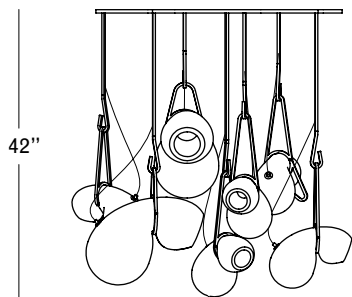

Brushed Brass
White Glass

Front

Side

Top

Finishes

Brushed Brass
\$31,500
16 weeks

Satin Nickel
\$31,500
24 weeks

Vintage Brass
\$31,500
24 weeks

Oil Rubbed Bronze
\$31,500
24 weeks

Clear Glass

White Glass

Specifications

Height: 42in / 107cm
 Depth: 41in / 104cm
 Width: 41in / 104cm
 Weight: 28lb / 13kg
 Max Wattage: 14w
 Minimum Drop: 35in / 89cm
 Shown with a mix of medium and large glass

Suspension: Brass hooks
 Canopy: Custom machined brass canopy
 Materials: Machined brass, glass
 Bulbs: G4|12V|1.2W|2700K LED, dimmable, transformer provided

Inspiration

The Catch collection conveys that fluidity with a poetic vividness. Its globes, each with a unique and organic gourd-like contour, seem to drip with a languid intelligence, sometimes caught in a slender lasso of shiny metal, gently squeezed around the middle to gleam ever more warmly; other times slumping slowly down a sculptural block of malachite, brass or marble.