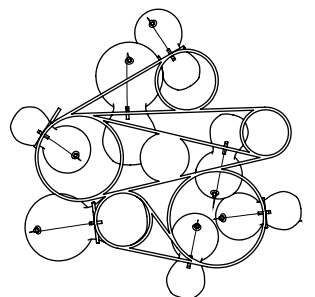

Brushed Brass
White Glass

Front

Side

Top

Finishes

Brushed Brass
\$31,500
16 weeks

Satin Nickel
\$31,500
24 weeks

Vintage Brass
\$31,500
24 weeks

Oil Rubbed Bronze
\$31,500
24 weeks

Clear Glass

White Glass

Specifications

Height: 42in / 107cm
 Depth: 41in / 104cm
 Width: 41in / 104cm
 Weight: 28lb / 13kg
 Max Wattage: 14w
 Minimum Drop: 35in / 89cm
 Shown with a mix of medium and large glass

Suspension: Brass hooks
 Canopy: Custom machined brass canopy
 Materials: Machined brass, glass
 Bulbs: G4|12V|1.2W|2700K LED, dimmable, transformer provided

Inspiration

The Catch collection conveys that fluidity with a poetic vividness. Its globes, each with a unique and organic gourd-like contour, seem to drip with a languid intelligence, sometimes caught in a slender lasso of shiny metal, gently squeezed around the middle to gleam ever more warmly; other times slumping slowly down a sculptural block of malachite, brass or marble.