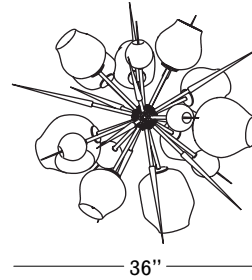

Vintage Brass
Grey Glass Colorway

Front

Side

Top

Finishes

Brushed Brass
\$43,500
16 weeks

Vintage Brass
\$43,500
16 weeks

Grey Colorway

Clear Colorway

Specifications

Height: 31in / 79 cm
 Depth: 35in / 89 cm
 Width: 36in / 91 cm
 Weight: 55lb / 25kg
 Max Wattage: 600w
 Minimum Drop: 35in / 89cm
 Shown with 9" Globes, 7" Globes, Barnacles with Stamen, and Spikes

Suspension: Ships with 36" or 72" stem cut to length on site
 Canopy: Ø5" x .25" with hang straight
 Materials: Machined brass, glass
 Bulbs: E26|110V|6W|2500K LED Globe, Dimmable
 E27|220V|6W|2500K LED Globe, Dimmable

UL, cUL (120V), CE, CB (240V) Certified

Inspiration

Burst uses the same essential vocabulary as the Branching series, distinguished by the addition of hand-blown glass spikes and barnacles, rolled in 24k gold foil. The resulting visual evokes both a Medieval flail and a 1930's-era Lanvin collarette.