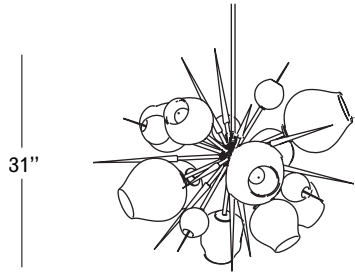

Vintage Brass
Grey Glass Colorway

Front

Side

Top

Finishes

Brushed Brass
\$43,500
16 weeks

Vintage Brass
\$43,500
16 weeks

Grey Colorway

Clear Colorway

Specifications

Height: 31in / 79 cm
 Depth: 35in / 89 cm
 Width: 36in / 91 cm
 Weight: 55lb / 25kg
 Max Wattage: 600w
 Minimum Drop: 35in / 89cm
 Shown with 9" Globes, 7" Globes, Barnacles with Stamen, and Spikes

Suspension: Ships with 36" or 72" stem cut to length on site
 Canopy: Ø5" x .25" with hang straight
 Materials: Machined brass, glass
 Bulbs: E26|110V|6W|2500K LED Globe, Dimmable
 E27|220V|6W|2500K LED Globe, Dimmable