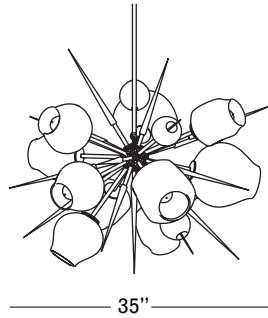

Vintage Brass
Grey Glass Colorway

Front

Side

Top

Finishes

Brushed Brass
\$43,500
16 weeks

Vintage Brass
\$43,500
16 weeks

Grey Colorway

Clear Colorway

Specifications

Height: 31in / 79 cm
 Depth: 35in / 89 cm
 Width: 36in / 91 cm
 Weight: 55lb / 25kg
 Max Wattage: 600w
 Minimum Drop: 35in / 89cm
 Shown with 9" Globes, 7" Globes, Barnacles with Stamen, and Spikes

Suspension: Ships with 36" or 72" stem cut to length on site
 Canopy: Ø5" x .25" with hang straight
 Materials: Machined brass, glass
 Bulbs: E26|110V|6W|2500K LED Globe, Dimmable
 E27|220V|6W|2500K LED Globe, Dimmable

UL, cUL (120V), CE, CB (240V) Certified

Inspiration

Burst uses the same essential vocabulary as the Branching series, distinguished by the addition of hand-blown glass spikes and barnacles, rolled in 24k gold foil. The resulting visual evokes both a Medieval flail and a 1930's-era Lanvin collarette.