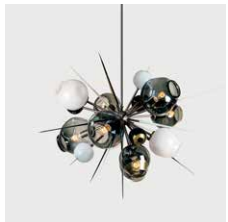

Vintage Brass
Grey Glass Colorway

Front

Side

Top

Finishes

Brushed Brass
\$43,500
16 weeks

Vintage Brass
\$43,500
16 weeks

Grey Colorway

Clear Colorway

Specifications

Height: 31in / 79 cm
 Depth: 35in / 89 cm
 Width: 36in / 91 cm
 Weight: 55lb / 25kg
 Max Wattage: 600w
 Minimum Drop: 35in / 89cm
 Shown with 9" Globes, 7" Globes, Barnacles with Stamen, and Spikes

Suspension: Ships with 36" or 72" stem cut to length on site
 Canopy: Ø5" x .25" with hang straight
 Materials: Machined brass, glass
 Bulbs: E26|110V|6W|2500K LED Globe, Dimmable
 E27|220V|6W|2500K LED Globe, Dimmable

UL, cUL (120V), CE, CB (240V) Certified

Inspiration

Burst uses the same essential vocabulary as the Branching series, distinguished by the addition of hand-blown glass spikes and barnacles, rolled in 24k gold foil. The resulting visual evokes both a Medieval flail and a 1930's-era Lanvin collarette.