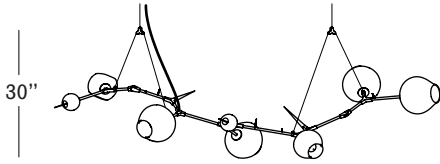

Vintage Brass
Grey Colorway

Front

Side

Top

Finishes

Brushed Brass
\$22,500
16 weeks

Vintage Brass
\$22,500
16 weeks

Grey Colorway

Clear Colorway

Specifications

Height: 30in / 76 cm
 Depth: 27in / 229 cm
 Width: 90in / 69 cm
 Weight: 32lb / 15kg
 Max Wattage: 360w
 Minimum Drop: 34in / 86cm
 Shown with 9" Globes, 7" Globes, Barnacles with Stamen, Spikes, and Thorns

Canopy: Ø5" x .25" with aircraft cable suspension, 12' of cable provided
 Materials: Machined brass, glass
 Bulbs: E26|110V|6W|2500K LED Globe, Dimmable
 E27|220V|6W|2500K LED Globe, Dimmable

UL, cUL (120V), CE, CB (240V) Certified