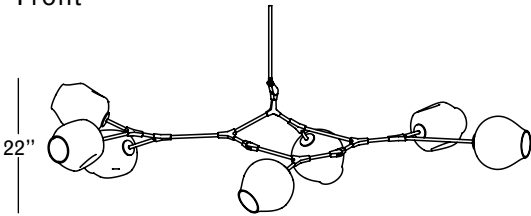

Front

Finishes

Specifications

Height: 22in / 56cm
Depth: 29in / 74cm
Width: 80in / 204cm
Weight: 28lb / 13kg
Max Wattage: 420w
Minimum Drop: 26in / 66cm

Suspension: Ships with 36" or 72" stem cut to length on site
Canopy: Ø5" x .25" with screw collar
Materials: Machined brass, glass
Bulbs: E26|110V|6W|2500K LED Globe, Dimmable
E27|220V|6W|2500K LED Globe, Dimmable

UL, cUL (120V), CE, CB (240V) Certified

Inspiration

Inspired by natural phenomena, Branching explores the visual tension that results from mixing hand-blown glass with machine-made metal parts.