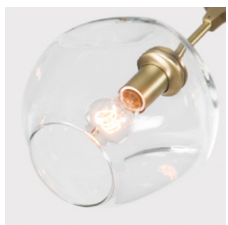

Brushed Brass  
Clear Glass

Front

Side

Top

Finishes

Brushed Brass  
\$21,000  
16 weeks

Oil Rubbed Bronze  
\$21,000  
16 weeks

Satin Nickel  
\$21,000  
16 weeks

Vintage Brass  
\$21,000  
16 weeks

Clear

White

Grey

Specifications

Height: 22in / 56cm  
 Depth: 29in / 74cm  
 Width: 80in / 204cm  
 Weight: 28lb / 13kg  
 Max Wattage: 420w  
 Minimum Drop: 26in / 66cm

Suspension: Ships with 36" or 72" stem cut to length on site  
 Canopy: Ø5" x .25" with screw collar  
 Materials: Machined brass, glass  
 Bulbs: E26|110V|6W|2500K LED Globe, Dimmable  
 E27|220V|6W|2500K LED Globe, Dimmable

UL, cUL (120V), CE, CB (240V) Certified

Inspiration

Inspired by natural phenomena, Branching explores the visual tension that results from mixing hand-blown glass with machine-made metal parts.