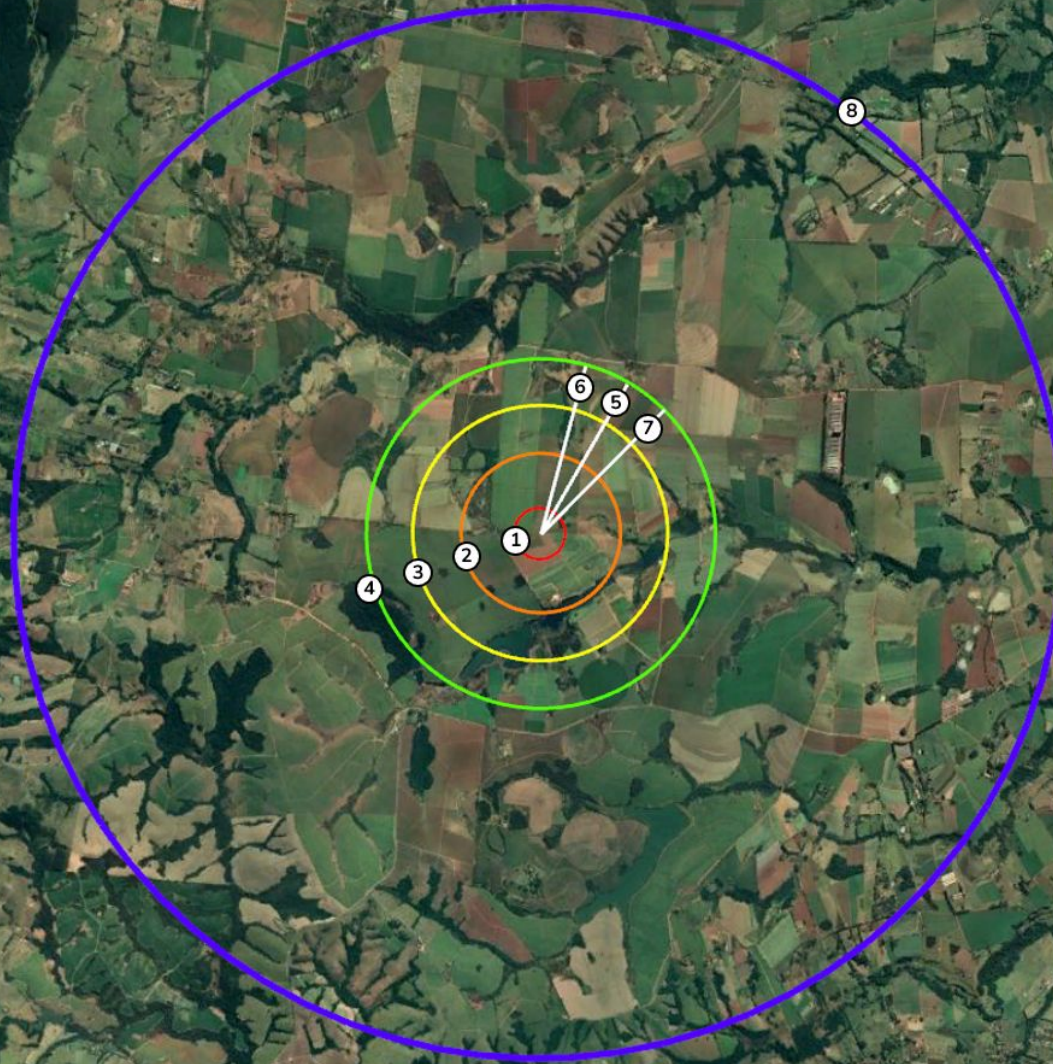

2023LASC
LATIN AMERICAN
SPACE CHALLENGE
AUGUST 24 - 27, 2023
CAPE CANAVIAL, BRAZIL

Cabo Canavial Launch Area

Revision 02. | Aug. 07, 2023

Legend

- (1) Spectator Distance
Diameter 320 meters
- (2) Launch Area Dimension
Diameter 1000 meters
- (3) Yellow Distance,
Diameter 1600 meters
- (4) Green Distance,
Diameter 2200 meters
- (5) Launch Corridor
Centerline, 30°
- (6) Launch Corridor Left
Bound, 15°
- (7) Launch Corridor Right
Bound, 45°
- (8) Airspace Danger Area,
Diameter 6600 meters

Launch Pad Coordinates

23°21'48.80"S
48° 0'46.10"O

Image © 2023 Airbus
Image © 2023 Maxar Technologies

Google Earth