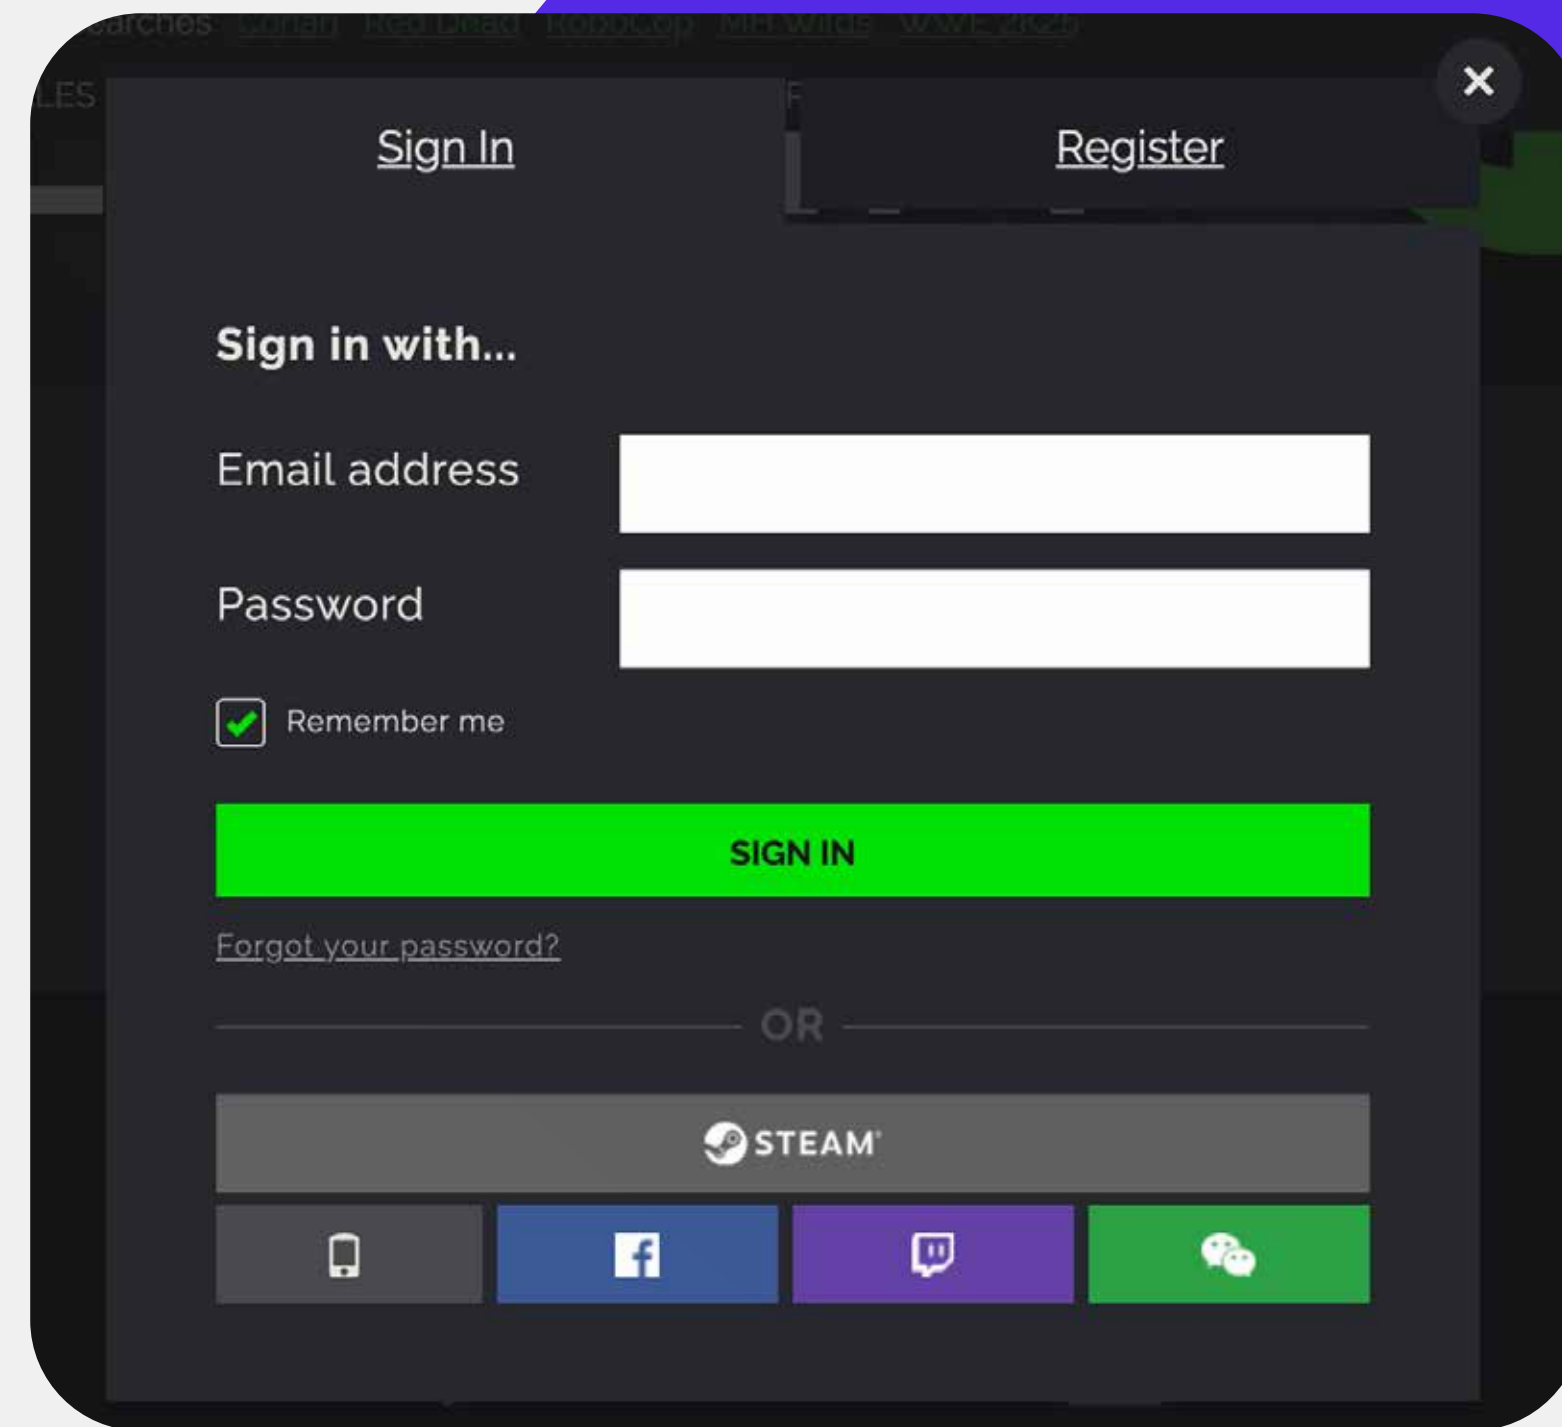

# How to redeem your Green Gift

1

Visit [greenmangaming.com/gift-redemption/](https://greenmangaming.com/gift-redemption/)

2

**Sign in** to your account or create a new one.

3

Enter your **Green Gift** in the dedicated field and click “**Apply**”.

REDEEM YOUR GREEN GIFT CODE

ENTER YOUR GREEN GIFT CODE

APPLY

4

A **pop-up** will be shown with details of the **product you are redeeming**. Click "**Redeem**" to continue.

A dark-themed pop-up form with rounded corners. It contains a small square icon on the left. To its right, there are three labels: 'Game Name', 'Platform:', and 'DRM:'. Each label is followed by a horizontal input field. At the bottom of the form, there is a green button with the text 'REDEEM' in white capital letters.