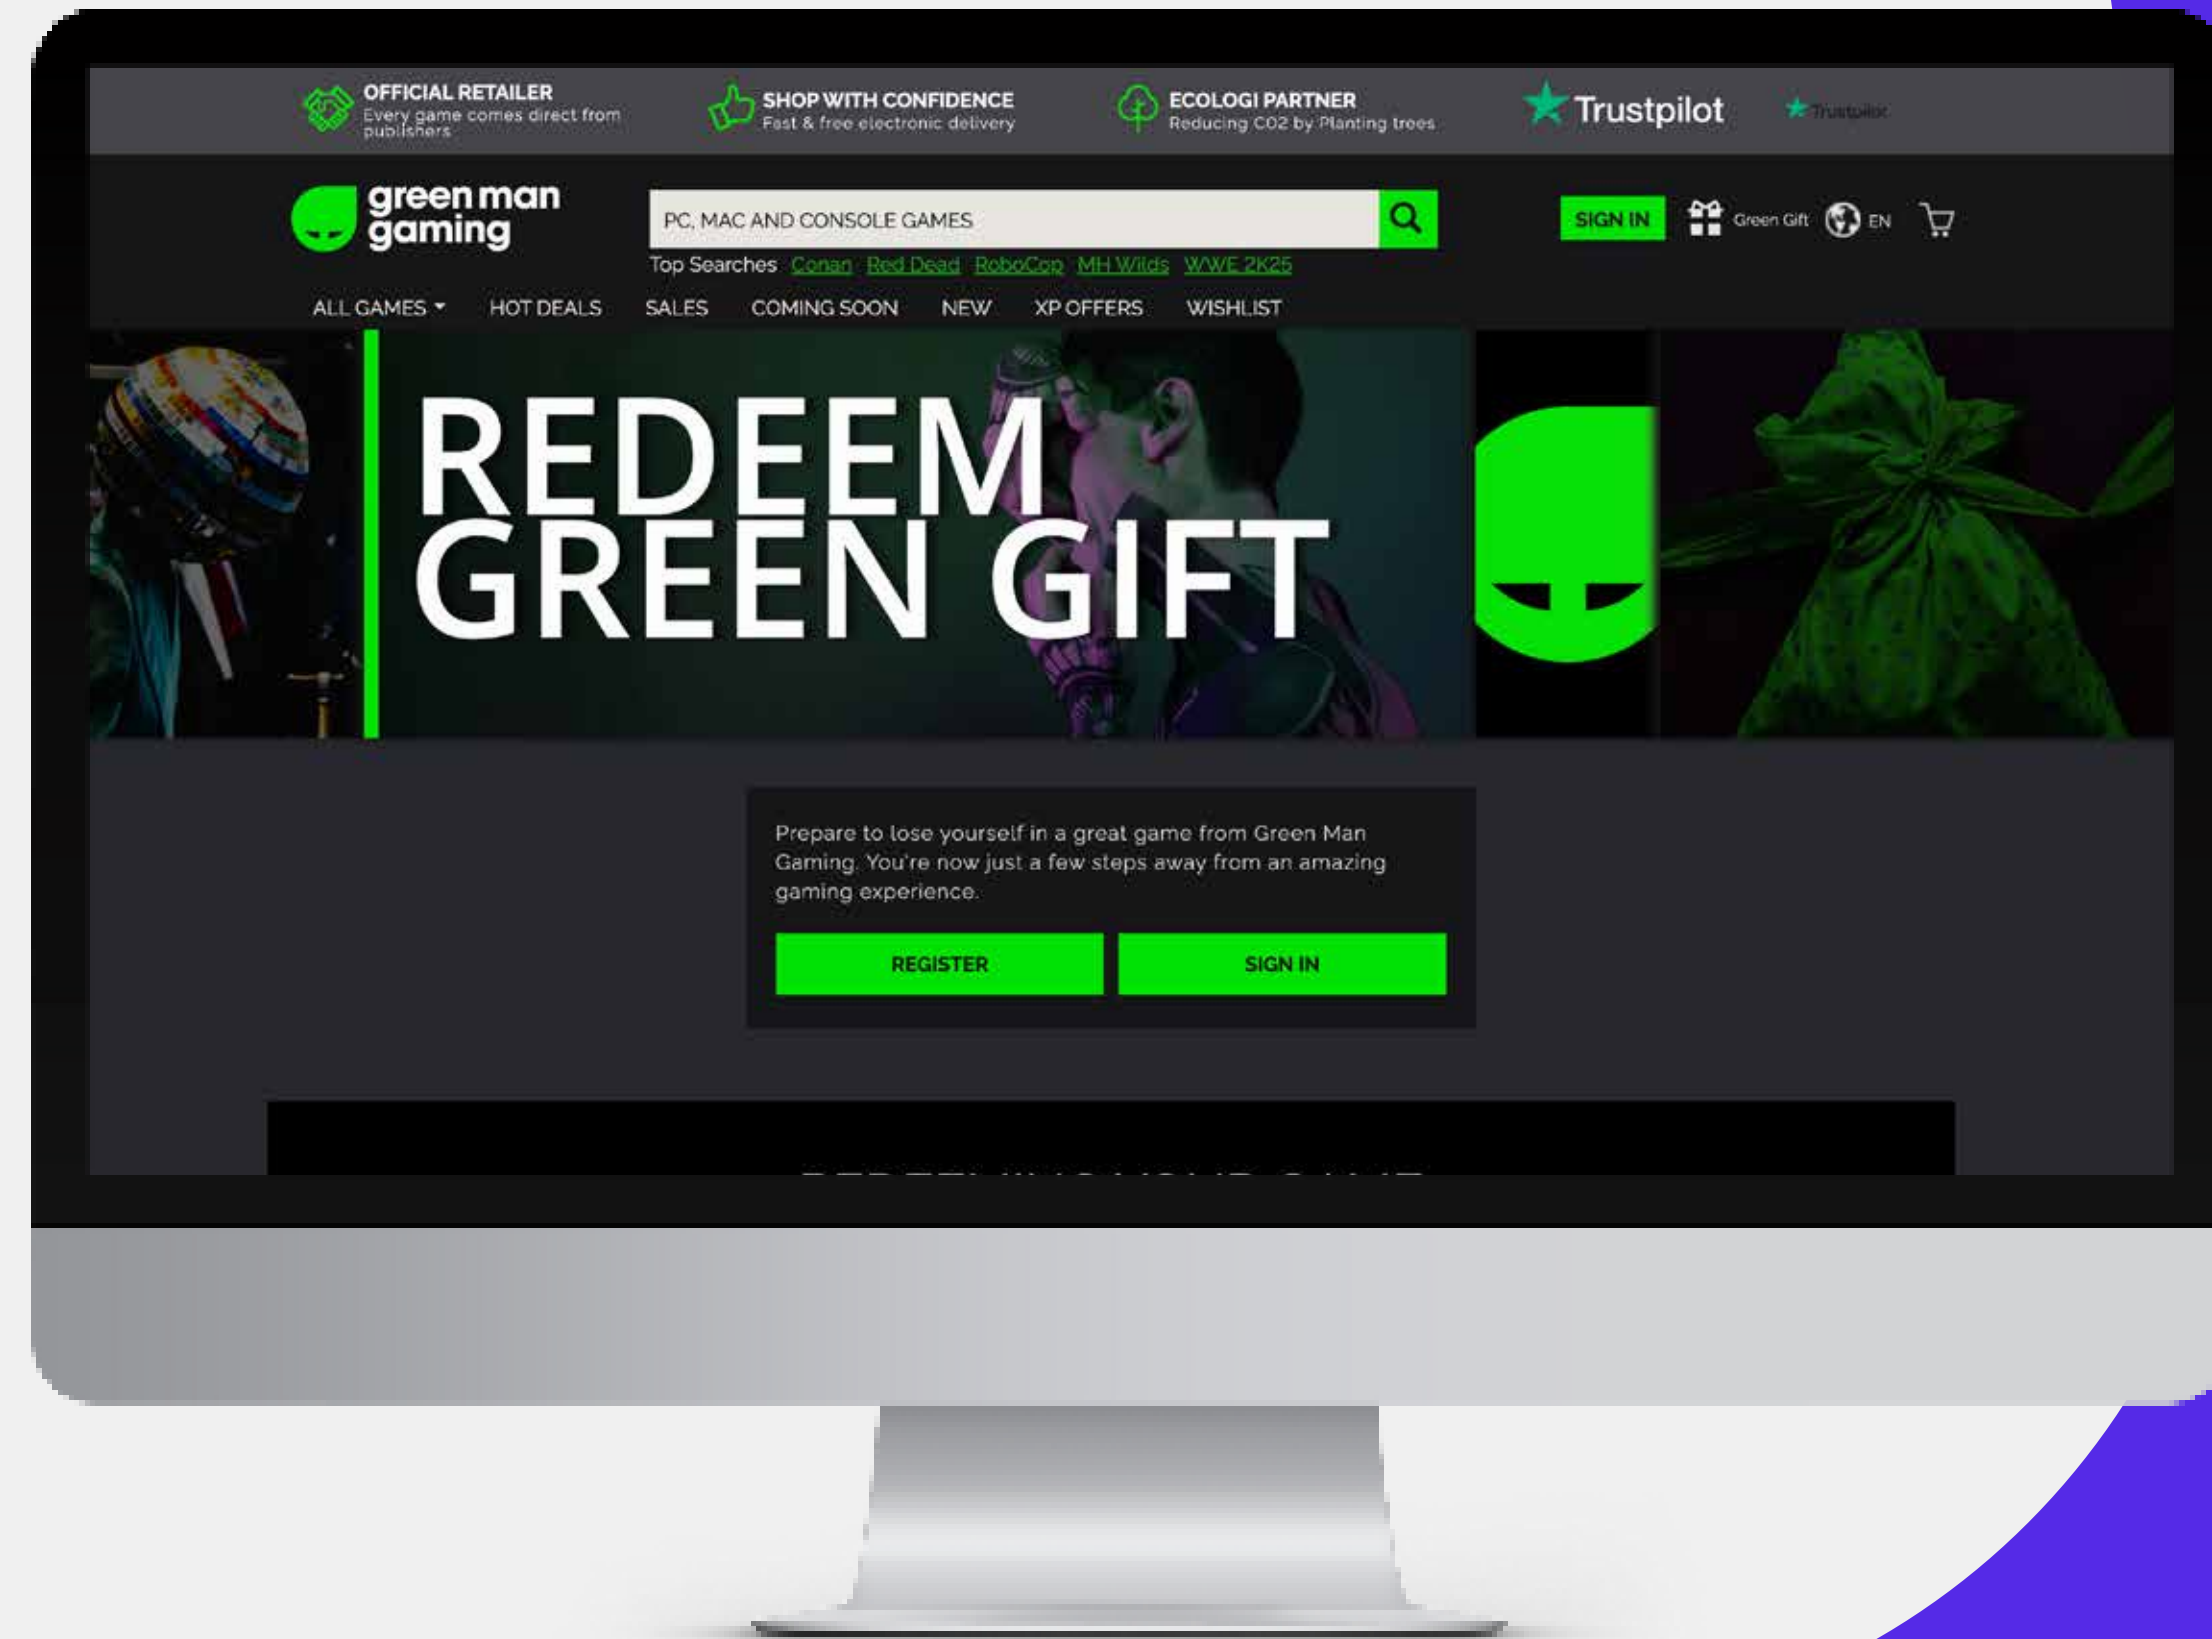

# How to redeem your Green Gift

1

Visit [greenmangaming.com/gift-redemption/](https://greenmangaming.com/gift-redemption/)

2

**Sign in** to your account or create a new one.

3

Enter your **Green Gift** in the dedicated field and click “**Apply**”.

REDEEM YOUR GREEN GIFT CODE

ENTER YOUR GREEN GIFT CODE

APPLY

4

A **pop-up** will be shown with details of the **product you are redeeming**. Click "**Redeem**" to continue.

A dark-themed pop-up form with rounded corners. It contains a small square icon on the left. To its right, there are three labels: 'Game Name', 'Platform:', and 'DRM:'. Each label is followed by a horizontal input field. At the bottom of the form, there is a green button with the text 'REDEEM' in white capital letters.