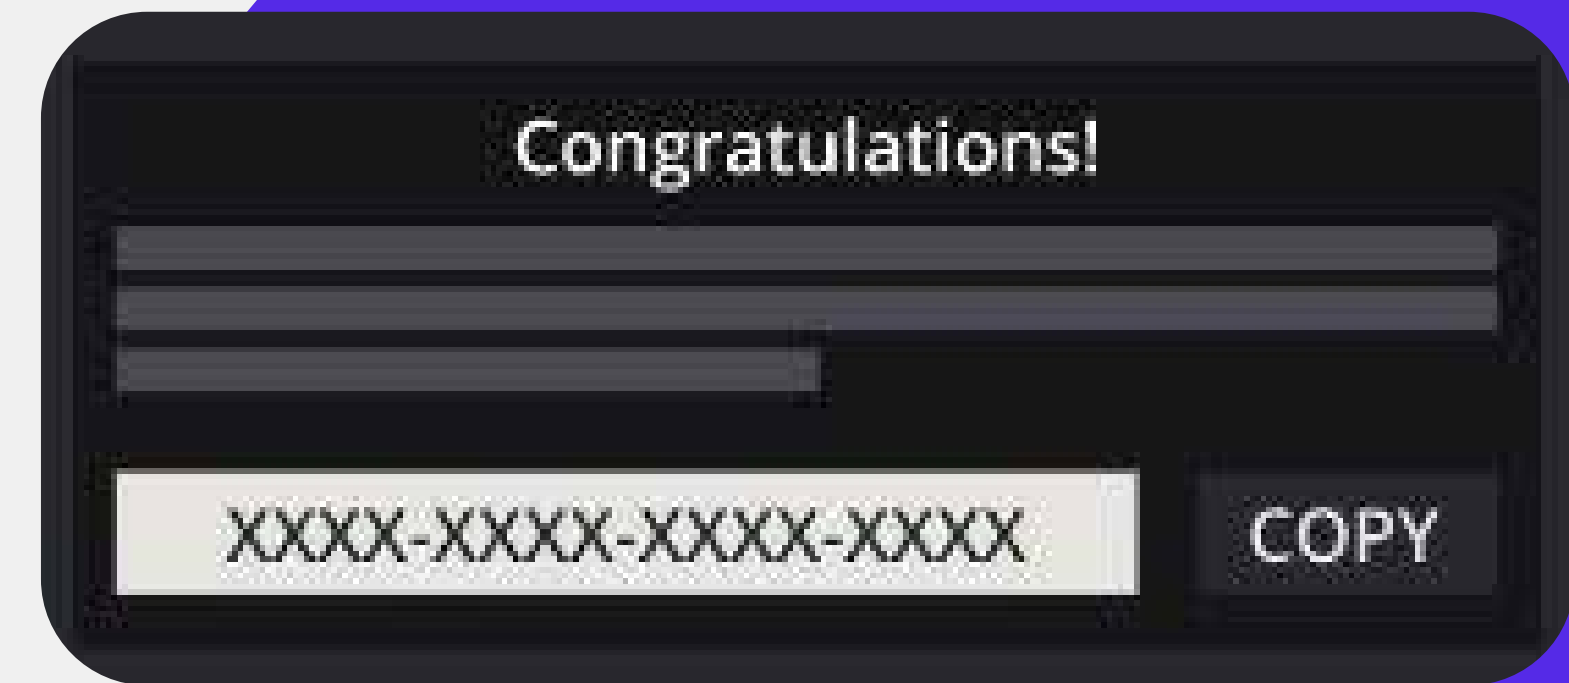

7

Once **redeemed**, the game will appear in your **account**.