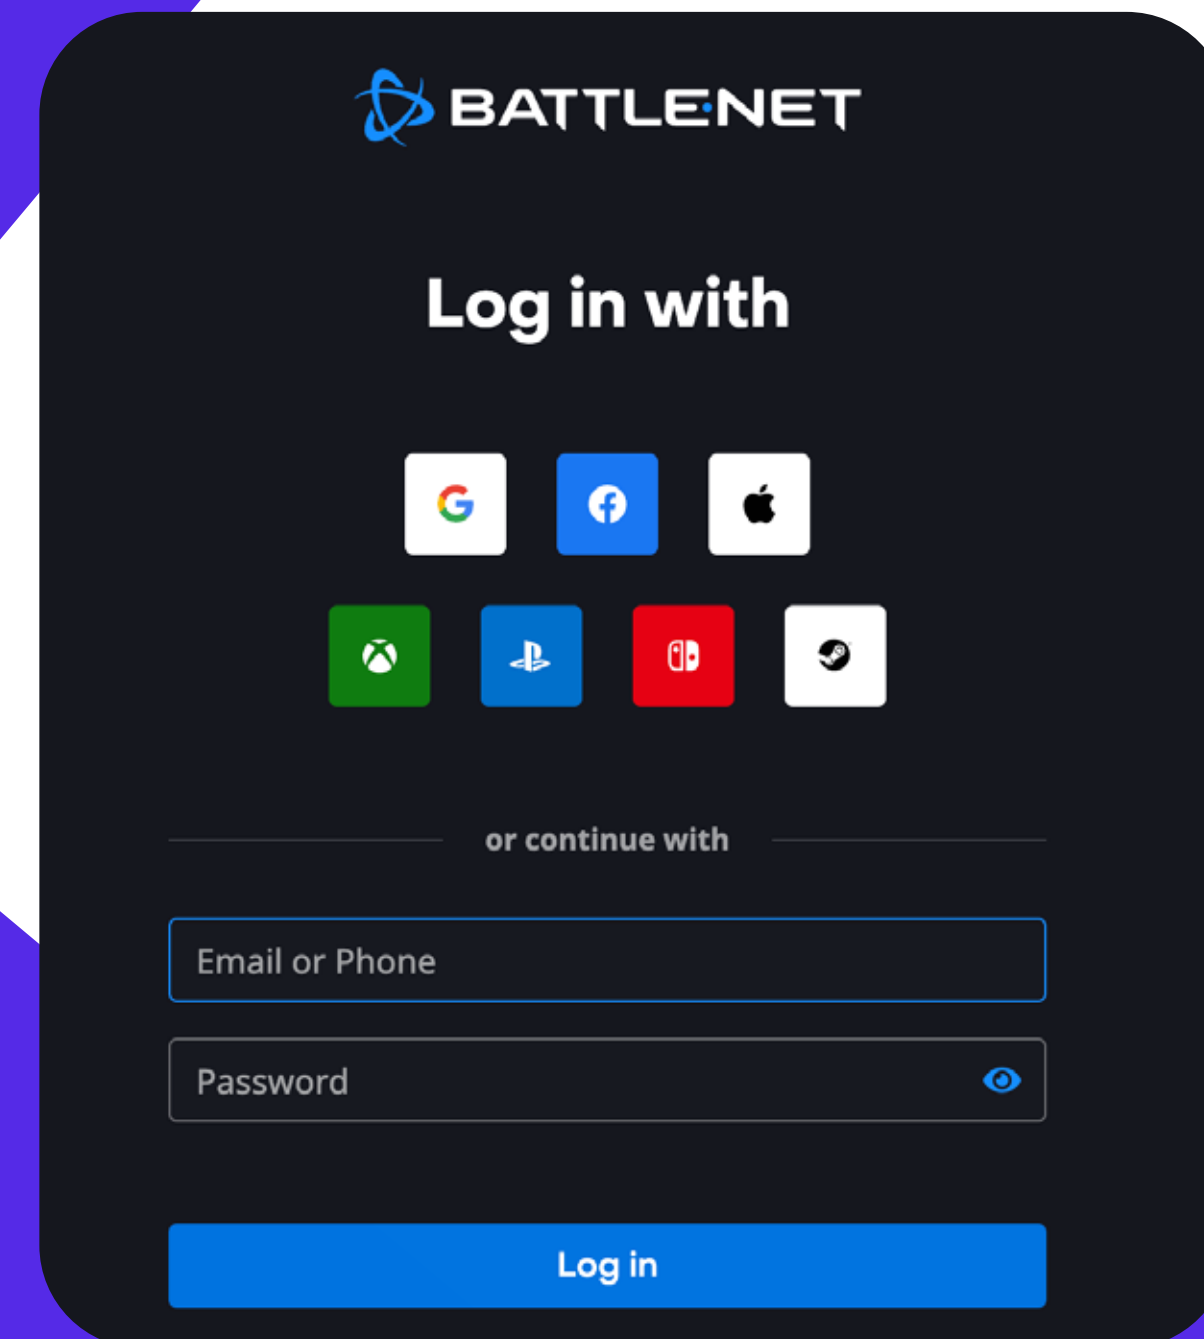

5

Durante l'acquisto, dovrai accedere al tuo account Rockstar - Battle.net - Epic Games o altri, tramite **API per ottenere l'accesso al gioco.***