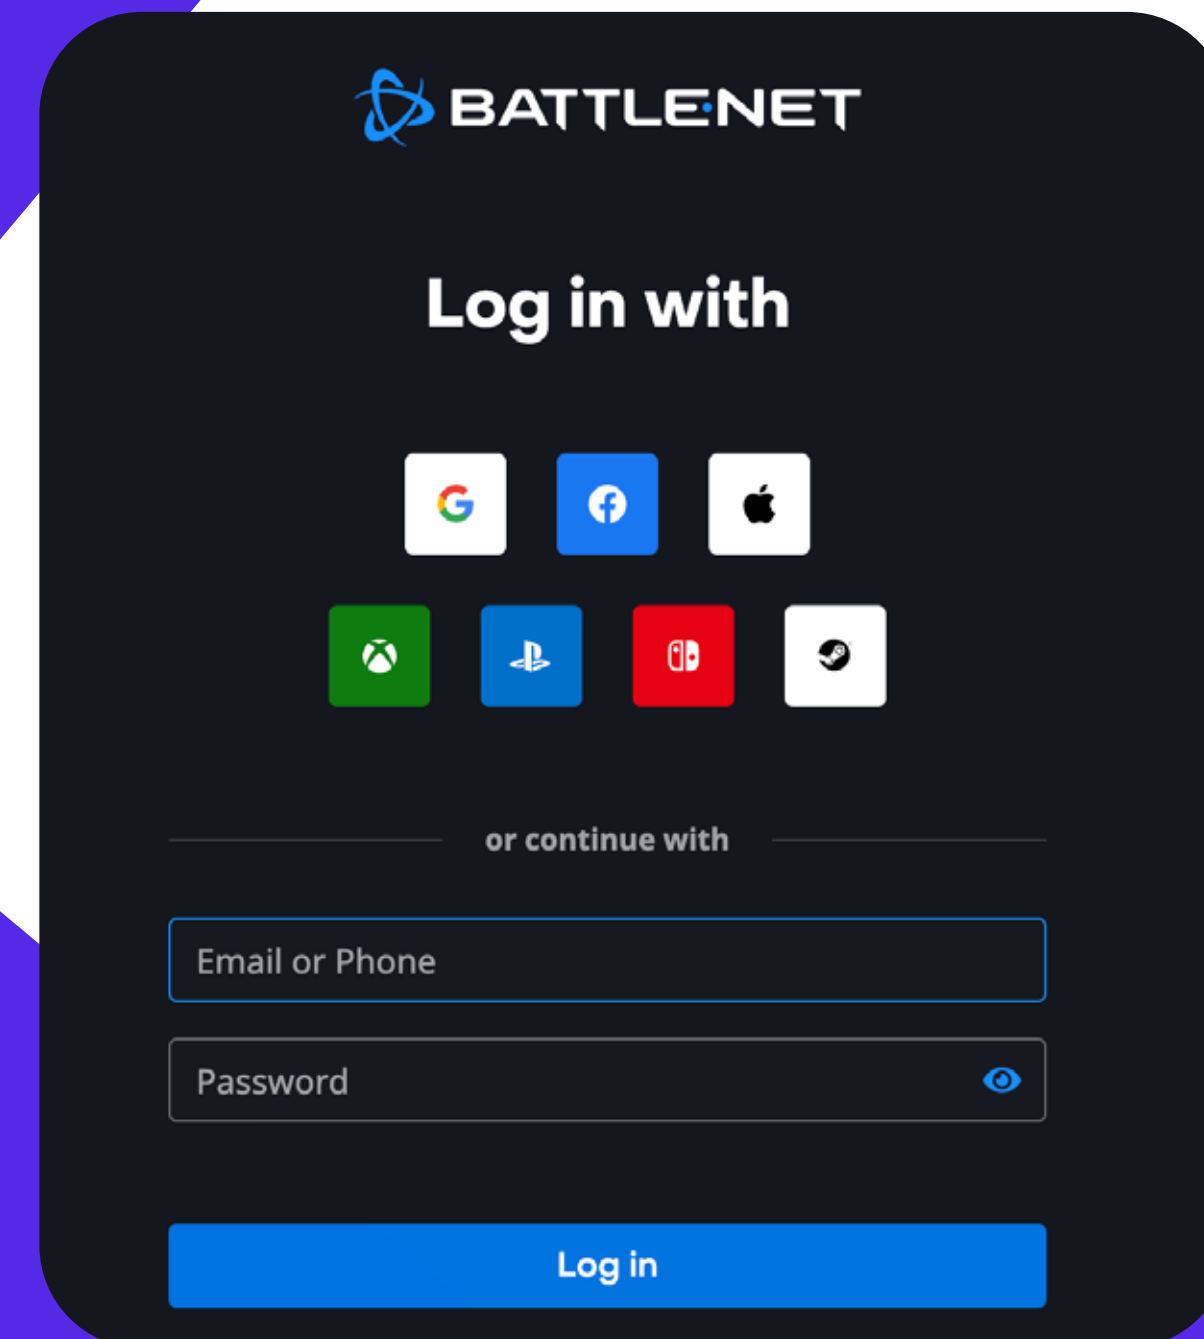

5

During purchase, you will need to **log into** your Rockstar - Battle.net - Epic Games or other account via **API to gain access to the game.***