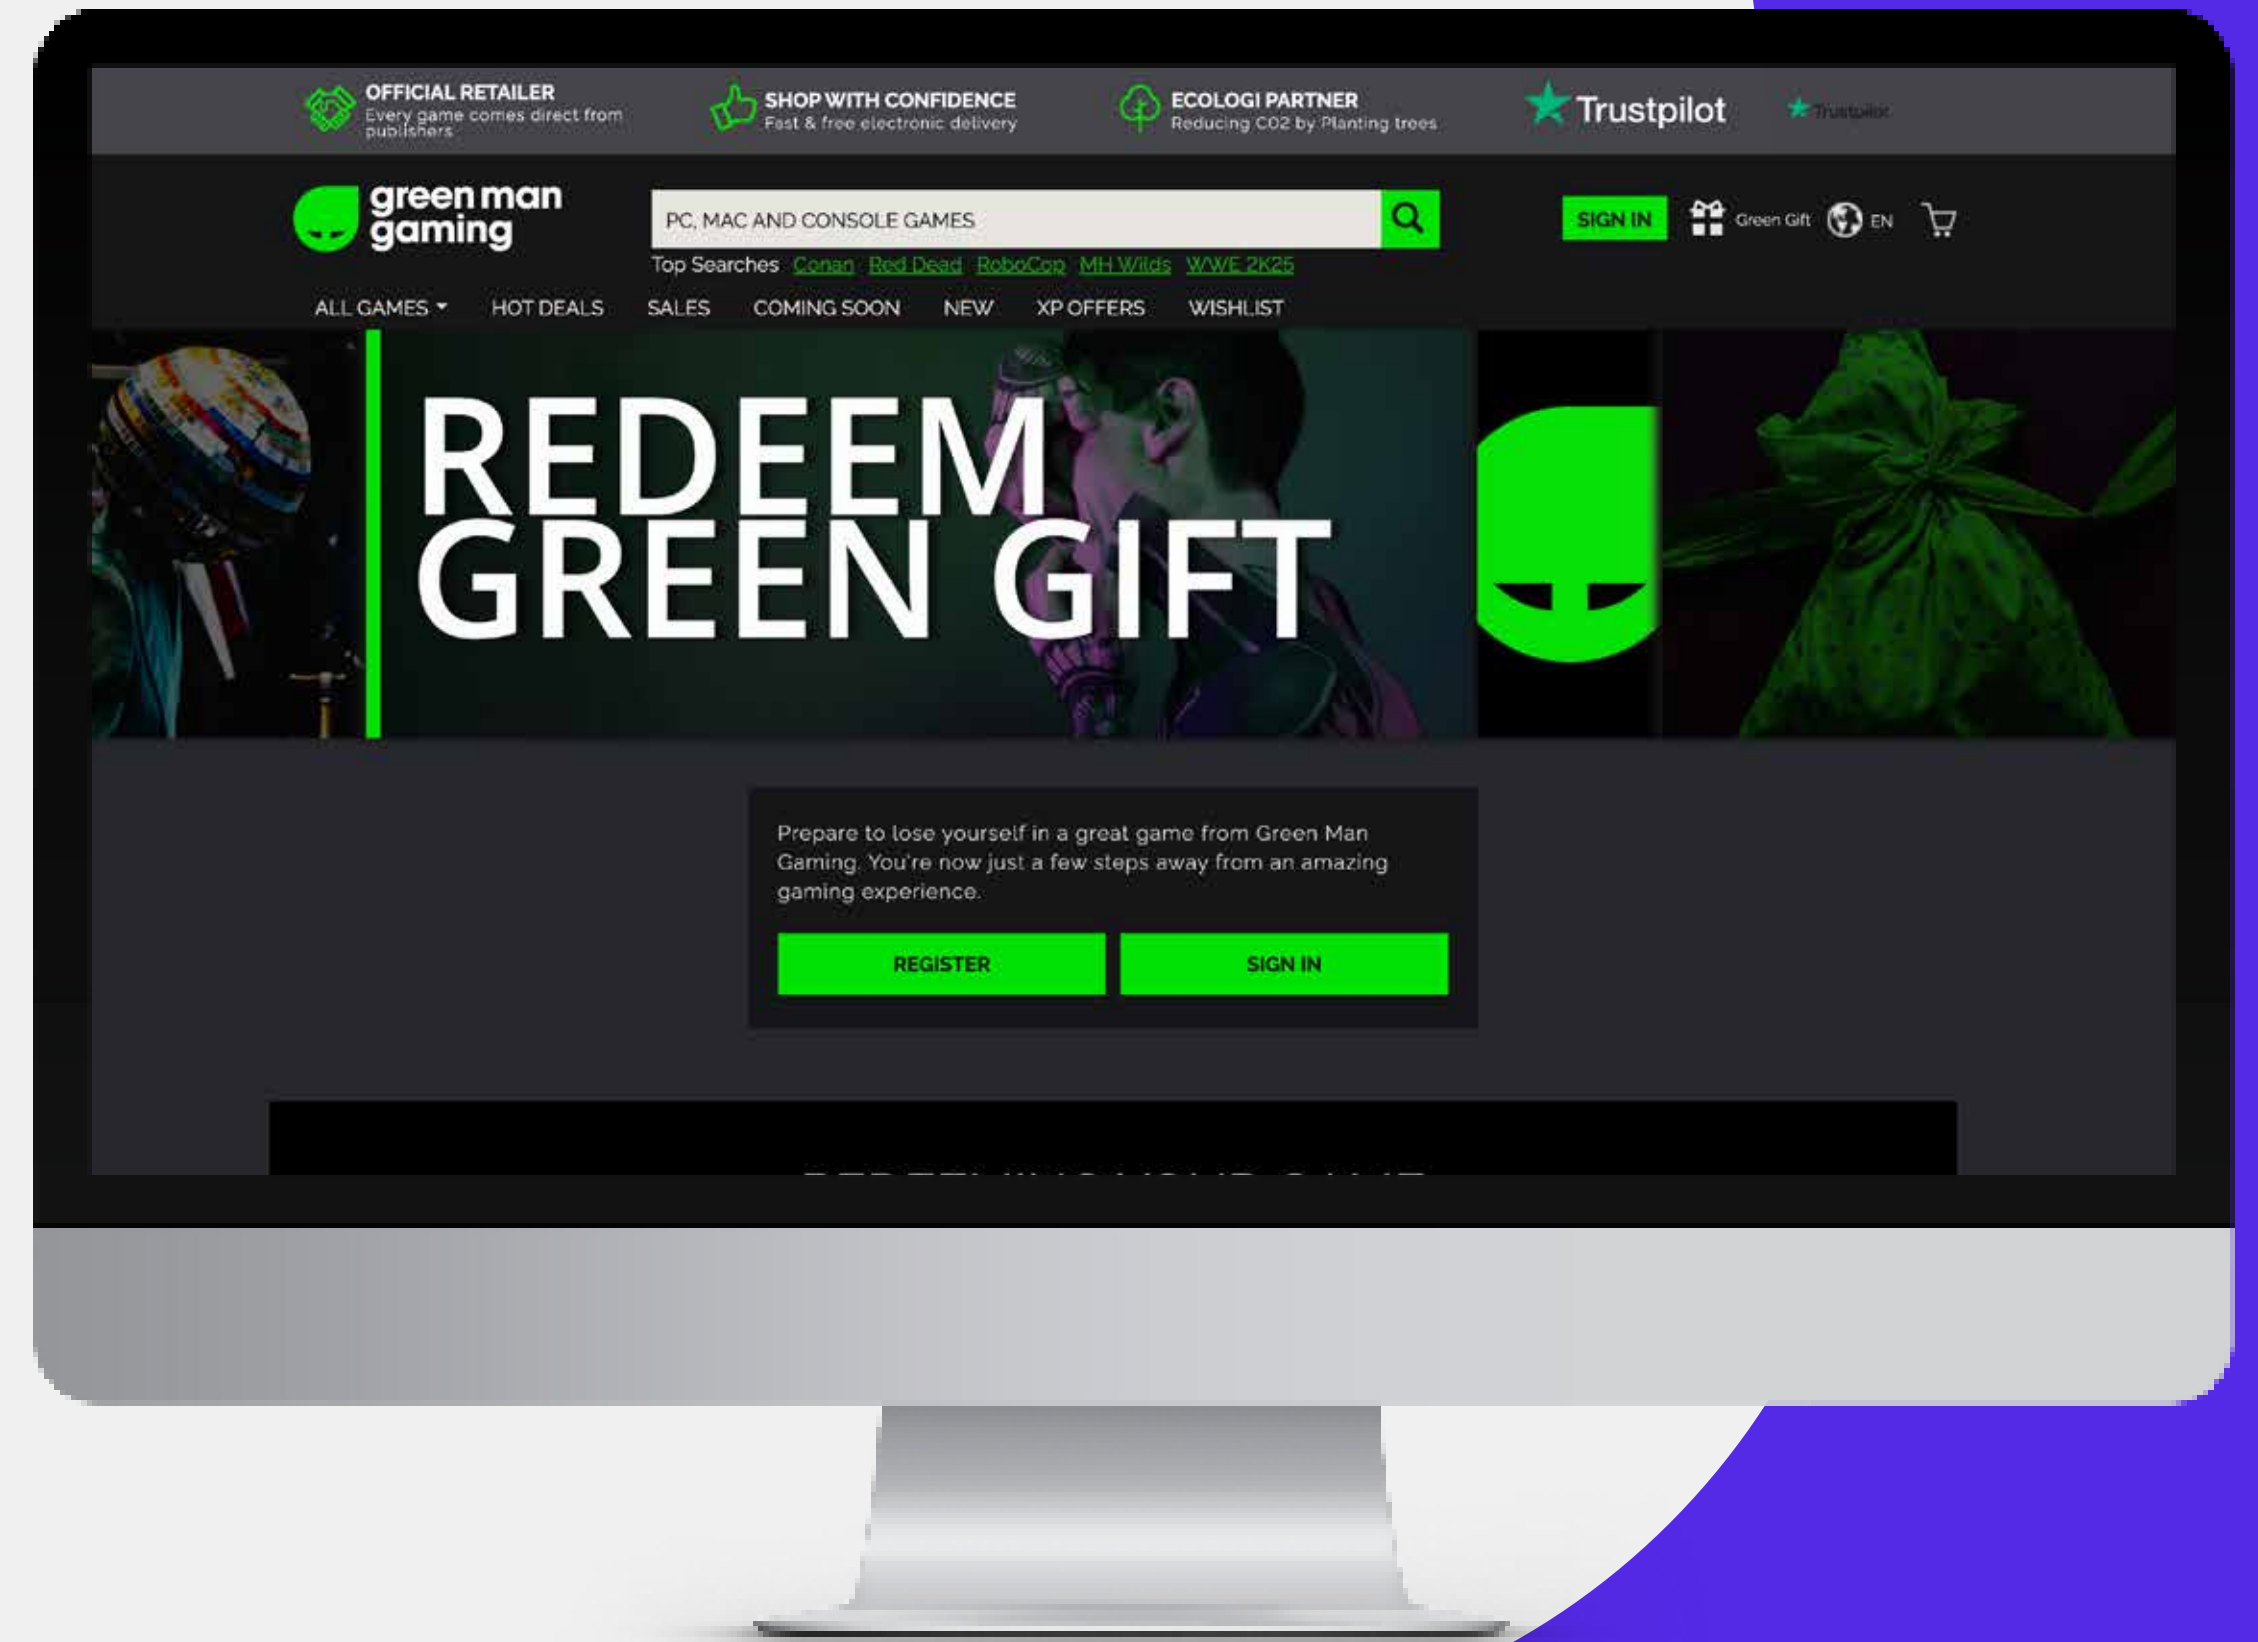

REDEEM YOUR GREEN GIFT CODE

ENTER YOUR GREEN GIFT CODE

APPLY

4

A **pop-up** will be shown with details of the **product you are redeeming**. Click "**Redeem**" to continue.

A dark-themed pop-up form with rounded corners. It contains a small square icon on the left. To its right, there are three labels: 'Game Name', 'Platform:', and 'DRM:'. Each label is followed by a horizontal input field. At the bottom of the form, there is a green button with the text 'REDEEM' in white capital letters.

7

Once **redeemed**, the game will appear in your **account**.

\*Make sure you are **logged in to the correct account** before completing **the redemption**.

# Come riscattare il tuo Green Gift

1

Visita il sito [greenmangaming.com/gift-redemption/](https://greenmangaming.com/gift-redemption/)

2

**Accedi** al tuo **account** o  
creane uno nuovo.

A screenshot of a dark-themed login and registration form. At the top, there are two tabs: 'Sign In' (selected) and 'Register'. Below the tabs, the text 'Sign in with...' is followed by two white input fields for 'Email address' and 'Password'. A checkbox labeled 'Remember me' is checked. A prominent red 'SIGN IN' button is centered below the fields. A link for 'Forgot your password?' is located below the button. A horizontal separator with the word 'OR' in the center is followed by a grey button with the 'STEAM' logo. At the bottom, there are four social media icons: a mobile phone, Facebook, Twitch, and Discord.

A dark-themed pop-up form with rounded corners. It contains a small square icon on the left. To its right are three labels: 'Game Name', 'Platform:', and 'DRM:'. Each label is followed by a horizontal input field. At the bottom right of the form is a bright green button with the text 'REDEEM' in white capital letters.