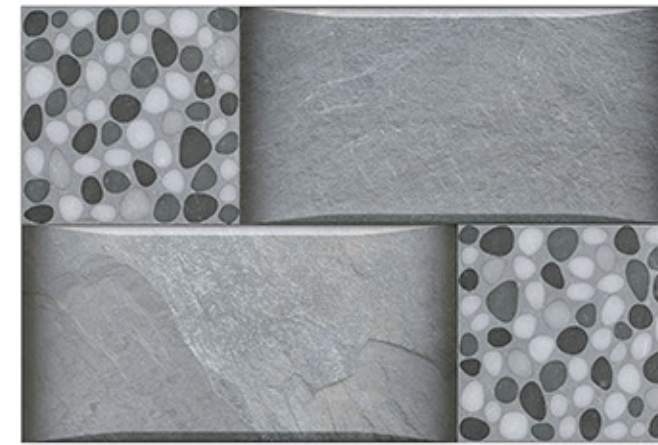

300x450mm
WALLTILES

7325