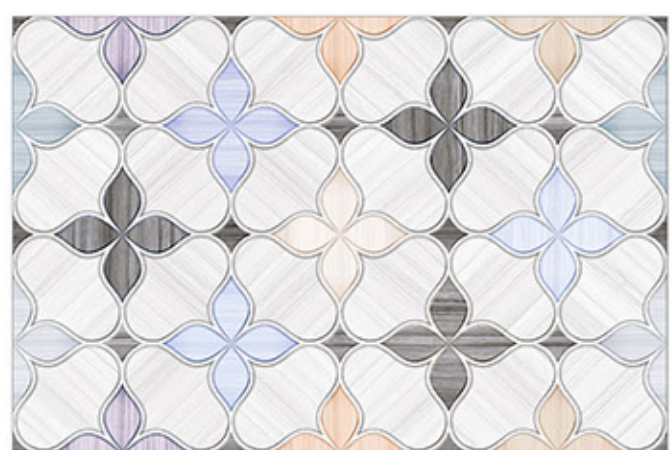

300x450mm
WALLTILES

- Correct Rectified
- HD Printing
- Stain Resistance
- Interior
- Eco Friendly
- Easy to Install
- Frost Proof
- Easy to Clean
- Low Water Absorption
- Chemical Resistance

MATT
Finish

5060-HL1