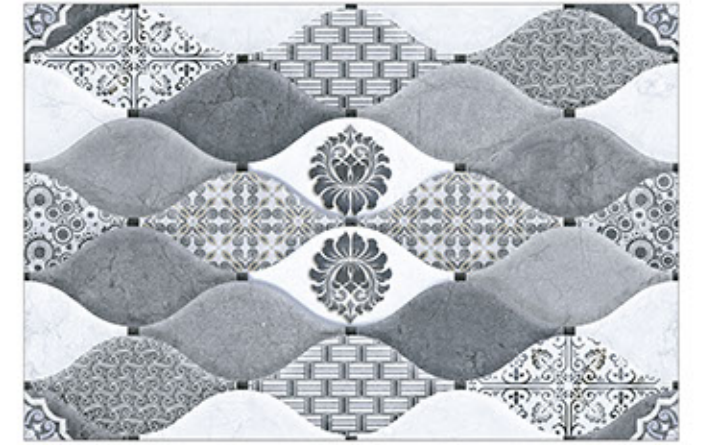

5025-HL-1

5025-D

5023-L

5023-HL-1

5023-HL-2

5023-D

300x450mm WALLTILES

- Correct Rectified
- HD Printing
- Stain Resistance
- Interior
- Eco Friendly
- Easy to Install
- Frost Proof
- Easy to Clean
- Low Water Absorption
- Chemical Resistance