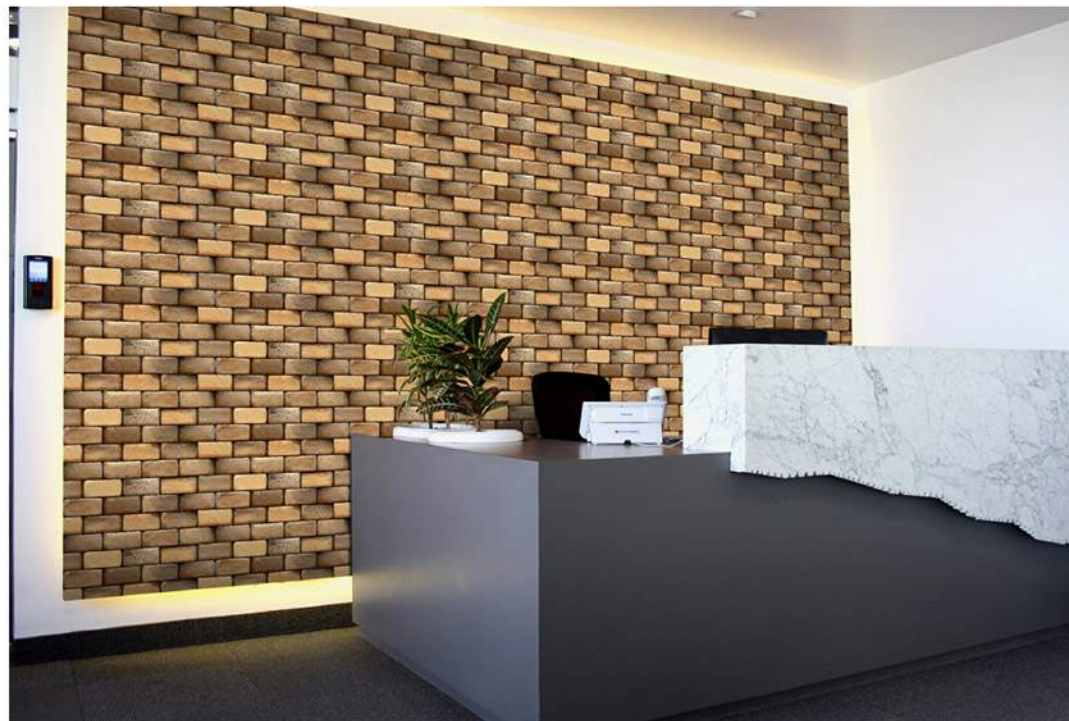

WALL
APPLICATION

HD DIGITAL
PRINTING

RANDOM
EFFECTS

GLOSSY

300x600 mm
DIGITAL WALL TILES

570

WALL
APPLICATION

HD DIGITAL
PRINTING