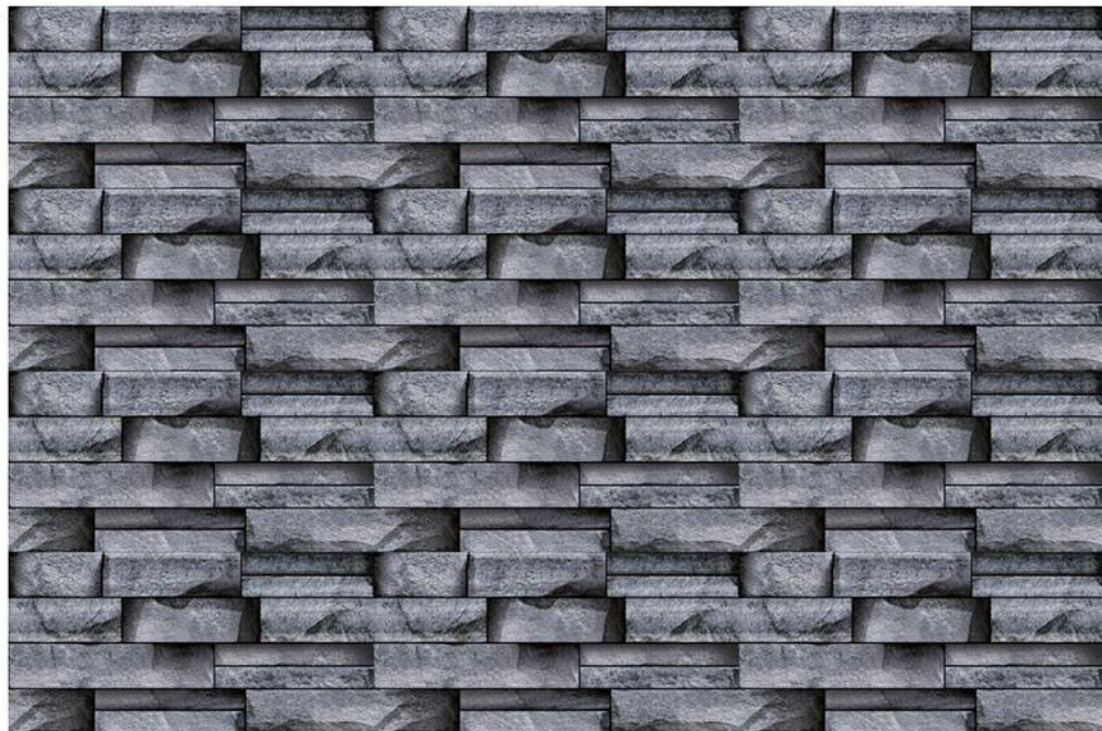

300x
600mm

EXPLORE THE
Impressions

DIGITAL
WALL
TILES

WALL APPLICATION HD DIGITAL PRINTING RANDOM EFFECTS GLOSSY

300x600 mm
DIGITAL WALL TILES

575

WALL APPLICATION HD DIGITAL PRINTING RANDOM EFFECTS GLOSSY

300x600 mm
DIGITAL WALL TILES