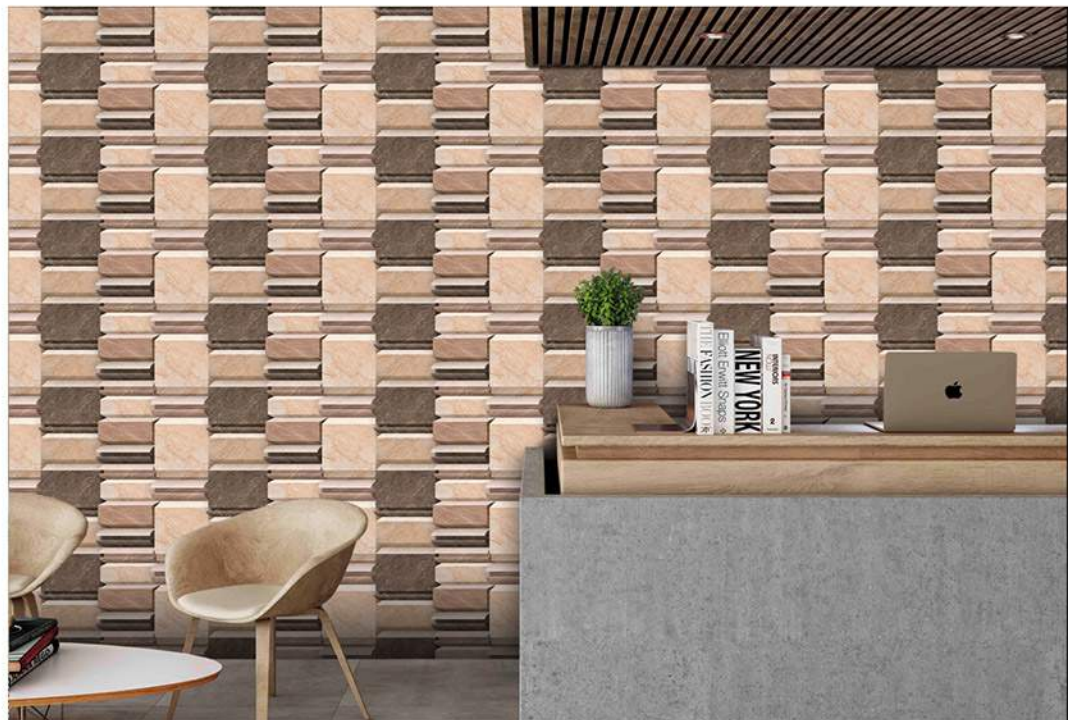

300x600 mm
DIGITAL WALL TILES

503

300x600 mm
DIGITAL WALL TILES

502

WALL APPLICATION HD DIGITAL PRINTING RANDOM EFFECTS GLOSSY

300x600 mm
DIGITAL WALL TILES

501