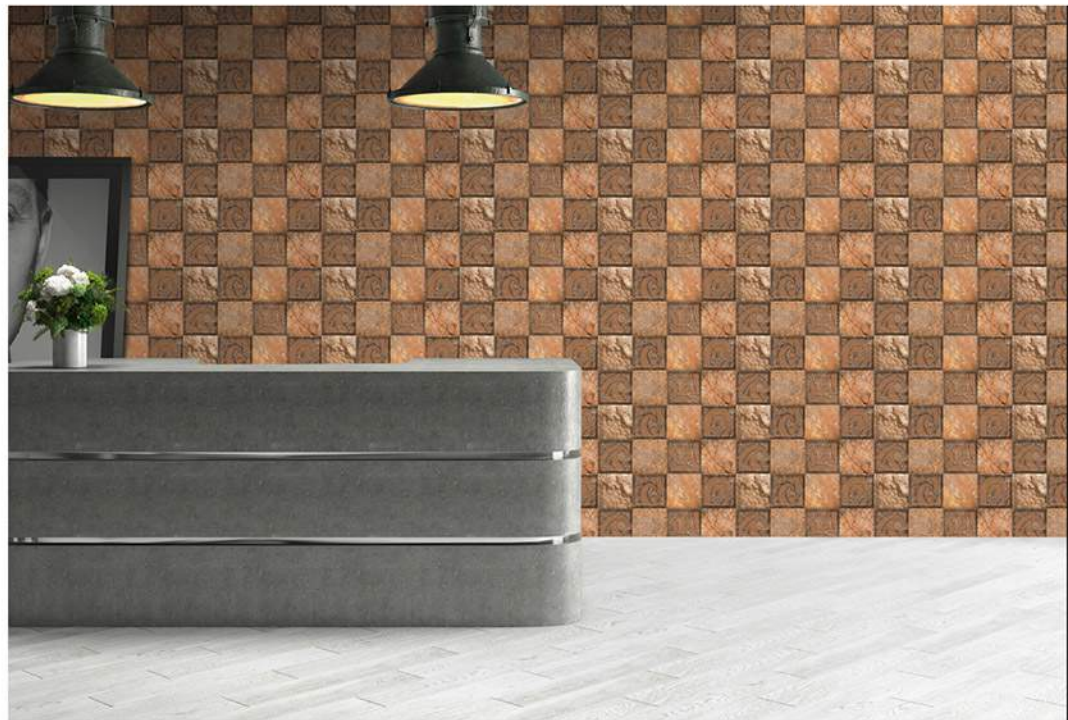

WALL
APPLICATION

HD DIGITAL
PRINTING

RANDOM
EFFECTS

GLOSSY

300x600 mm DIGITAL WALL TILES

514