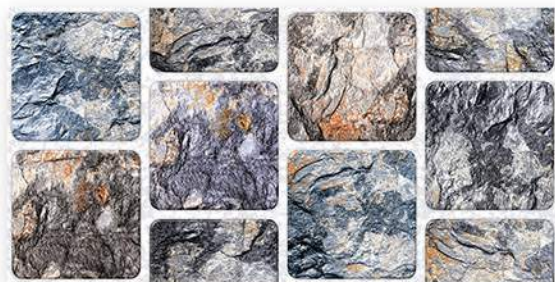

300x600 mm
DIGITAL WALL TILES

540

WALL APPLICATION HD DIGITAL PRINTING RANDOM EFFECTS GLOSSY

300x600 mm
DIGITAL WALL TILES

539

300x600 mm
DIGITAL WALL TILES

538

300x600 mm
DIGITAL WALL TILES