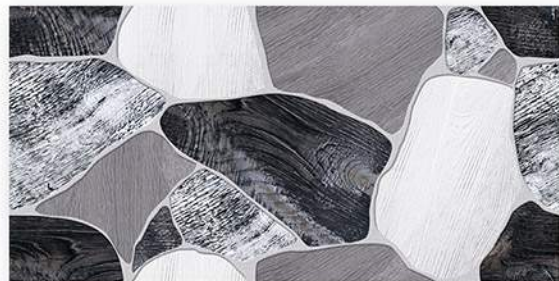

300x600 mm
DIGITAL WALL TILES

548