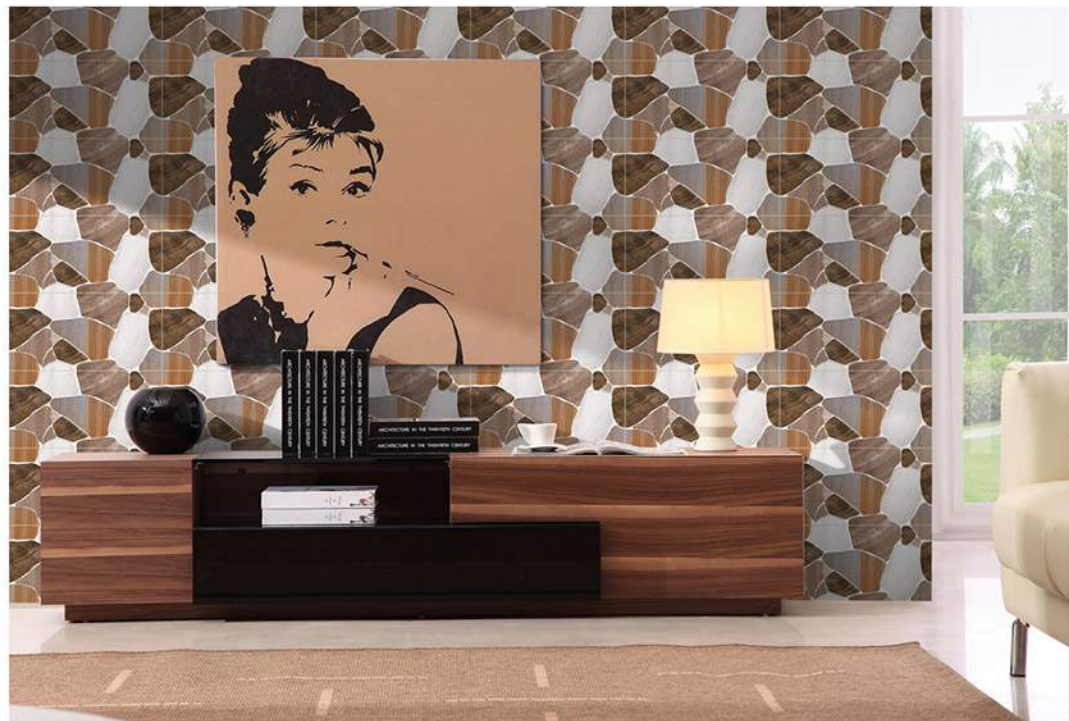

WALL APPLICATION HD DIGITAL PRINTING RANDOM EFFECTS GLOSSY

300x600 mm
DIGITAL WALL TILES

544