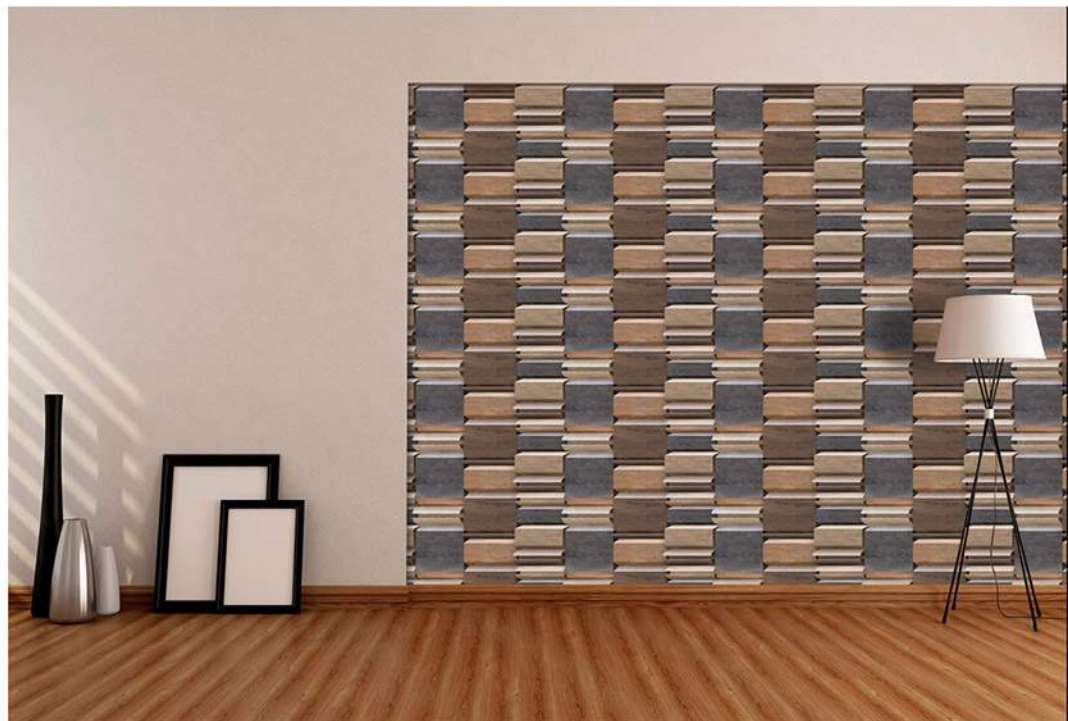

300x600 mm
DIGITAL WALL TILES

505