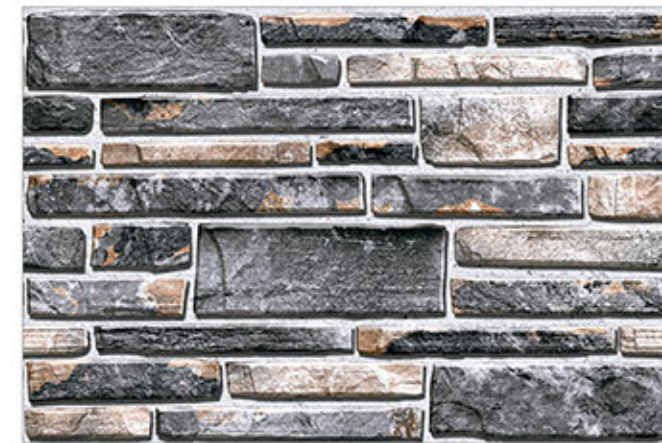

300x450mm
WALLTILES

GLOSSY
Finish

6414