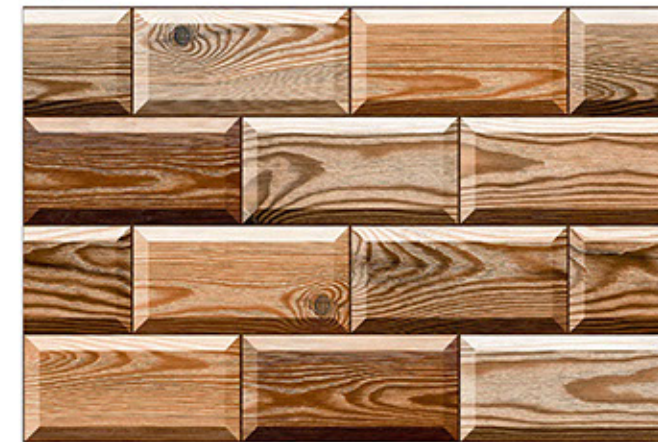

6462

6458

- Correct Rectified
- HD Printing
- Stain Resistance
- Interior
- Eco Friendly
- Easy to Install
- Frost Proof
- Easy to Clean
- Low Water Absorption
- Chemical Resistance

GLOSSY  
*Finish*

300x450mm  
WALLTILES