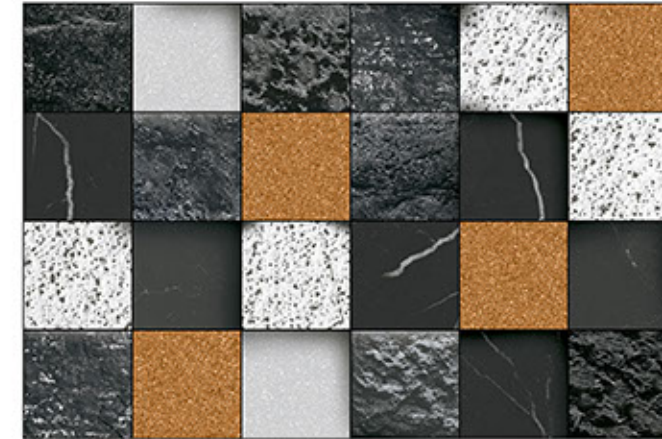

- Correct Rectified
- HD Printing
- Stain Resistance
- Interior
- Eco Friendly
- Easy to Install
- Frost Proof
- Easy to Clean
- Low Water Absorption
- Chemical Resistance

GLOSSY  
*Finish*

6457

6453

6449