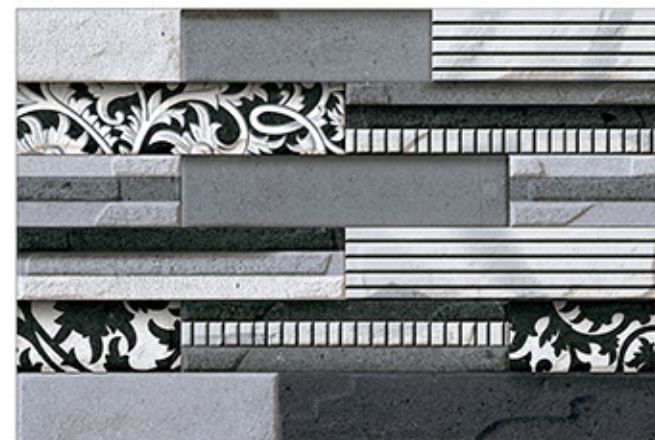

300x450mm
WALLTILES

- Correct Rectified
- HD Printing
- Stain Resistance
- Interior
- Eco Friendly
- Easy to Install
- Frost Proof
- Easy to Clean
- Low Water Absorption
- Chemical Resistance

GLOSSY
Finish

6472