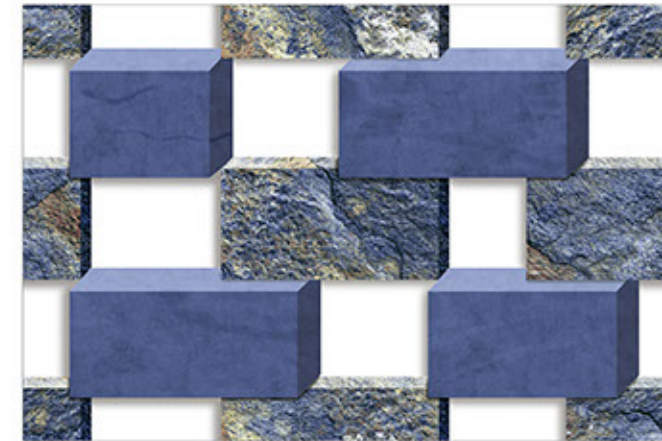

300x450mm
WALLTILES

- Correct Rectified
- HD Printing
- Stain Resistance
- Interior
- Eco Friendly
- Easy to Install
- Frost Proof
- Easy to Clean
- Low Water Absorption
- Chemical Resistance

GLOSSY
Finish

6484