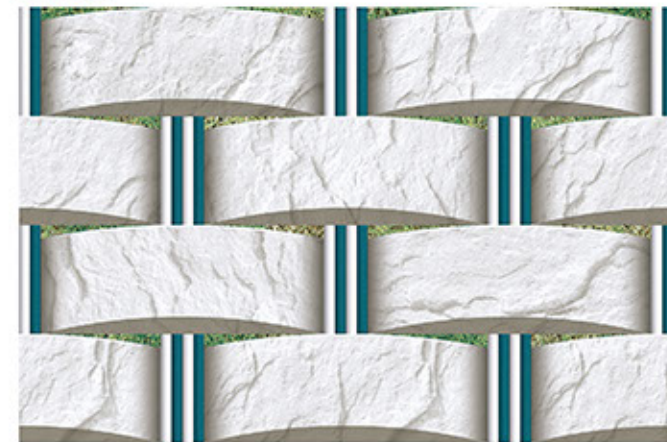

300x450mm
WALLTILES

- Correct Rectified
- HD Printing
- Stain Resistance
- Interior
- Eco Friendly
- Easy to Install
- Frost Proof
- Easy to Clean
- Low Water Absorption
- Chemical Resistance

GLOSSY
Finish

6451