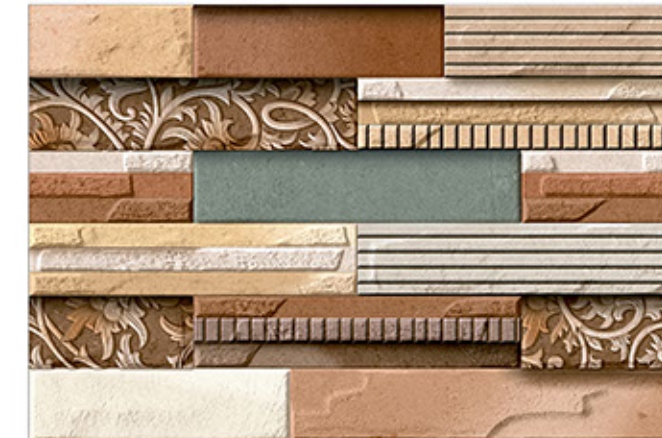

300x450mm
WALLTILES

- Correct Rectified
- HD Printing
- Stain Resistance
- Interior
- Eco Friendly
- Easy to Install
- Frost Proof
- Easy to Clean
- Low Water Absorption
- Chemical Resistance

GLOSSY
Finish

6469