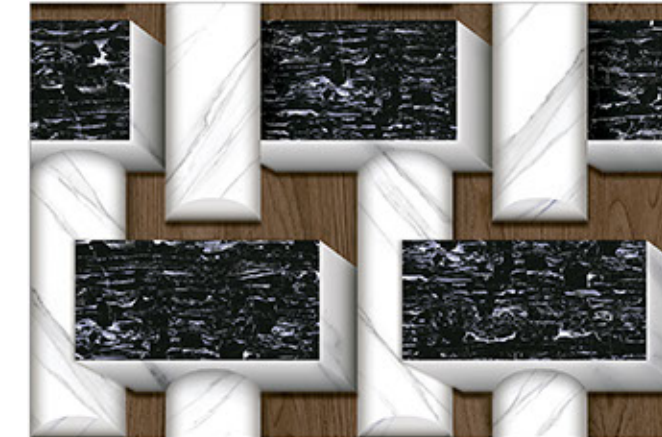

300x450mm
WALLTILES

- Correct Rectified
- HD Printing
- Stain Resistance
- Interior
- Eco Friendly
- Easy to Install
- Frost Proof
- Easy to Clean
- Low Water Absorption
- Chemical Resistance

GLOSSY
Finish

6505