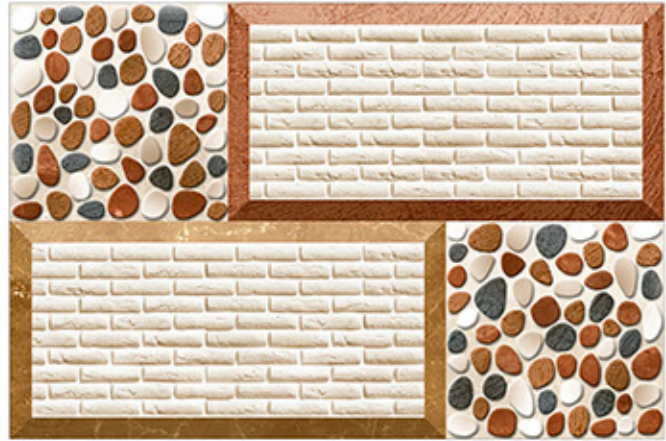

300x450mm
WALLTILES

- Correct Rectified
- HD Printing
- Stain Resistance
- Interior
- Eco Friendly
- Easy to Install
- Frost Proof
- Easy to Clean
- Low Water Absorption
- Chemical Resistance

GLOSSY
Finish

6255