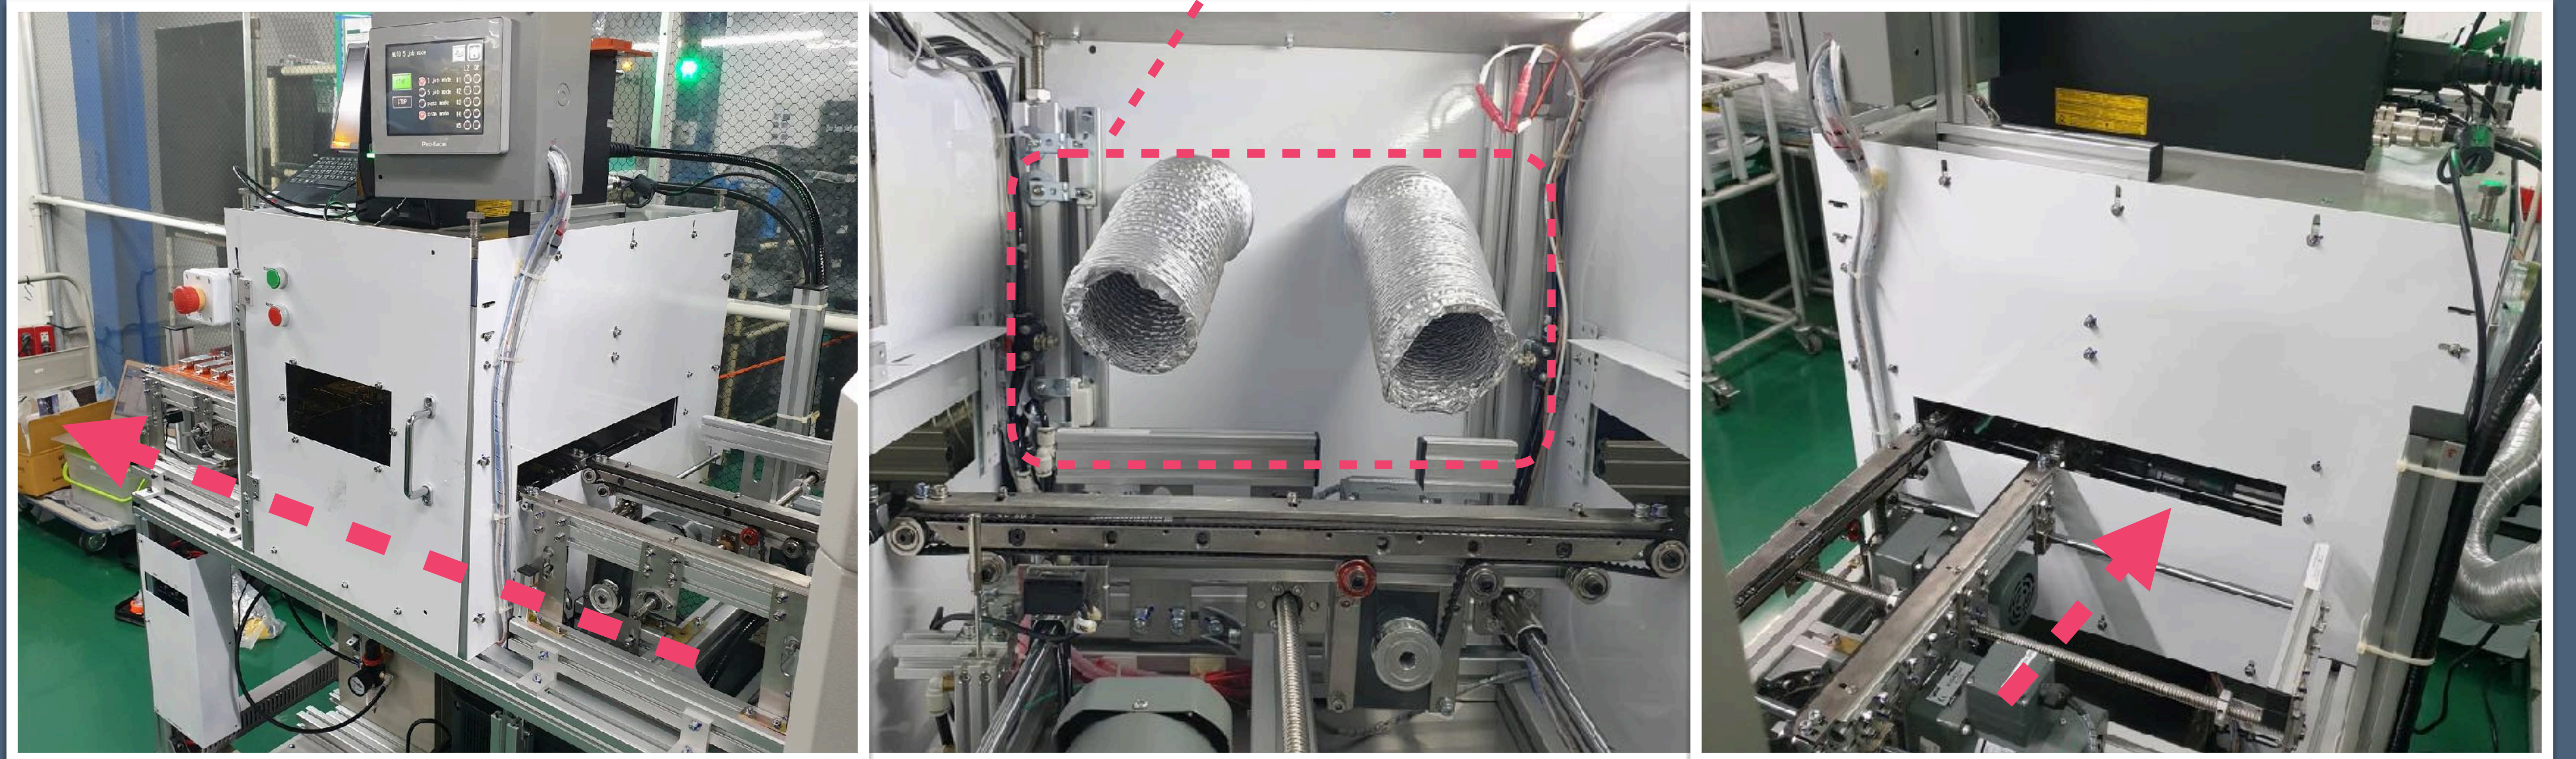

Dust and smoke collector

[Click to watch the video](#)