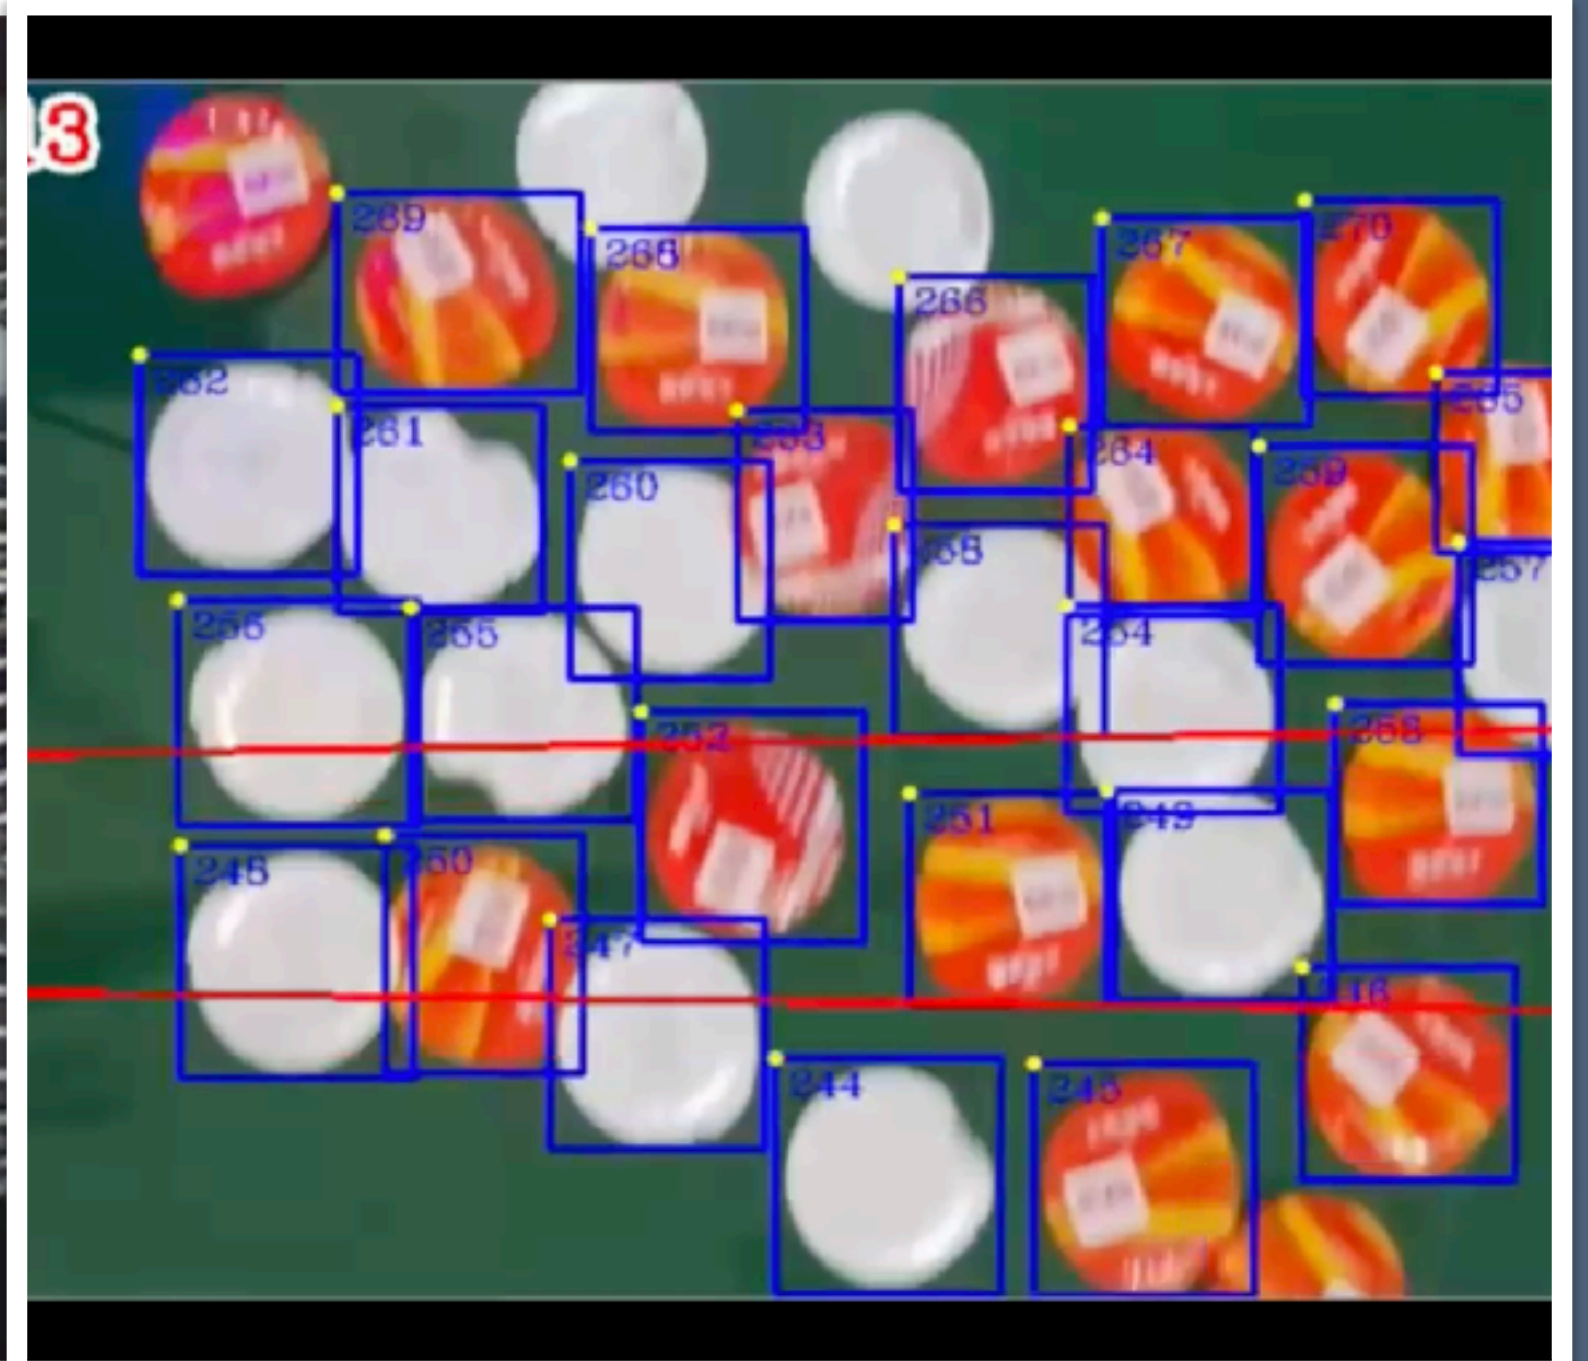

Dust and smoke collector

[Click to watch the video](#)

AI Camera

For counting purpose

Eggs

Metal Parts

Condoms

[Click to watch the video](#)

Inspection Camera

Wire inspection by color,
Display result: OK/ NG

[Watch the video](#)

Inspection Camera

Inspect each medicine
package, finding missing
tablets and separate them by
OK/NG

[Watch the video](#)