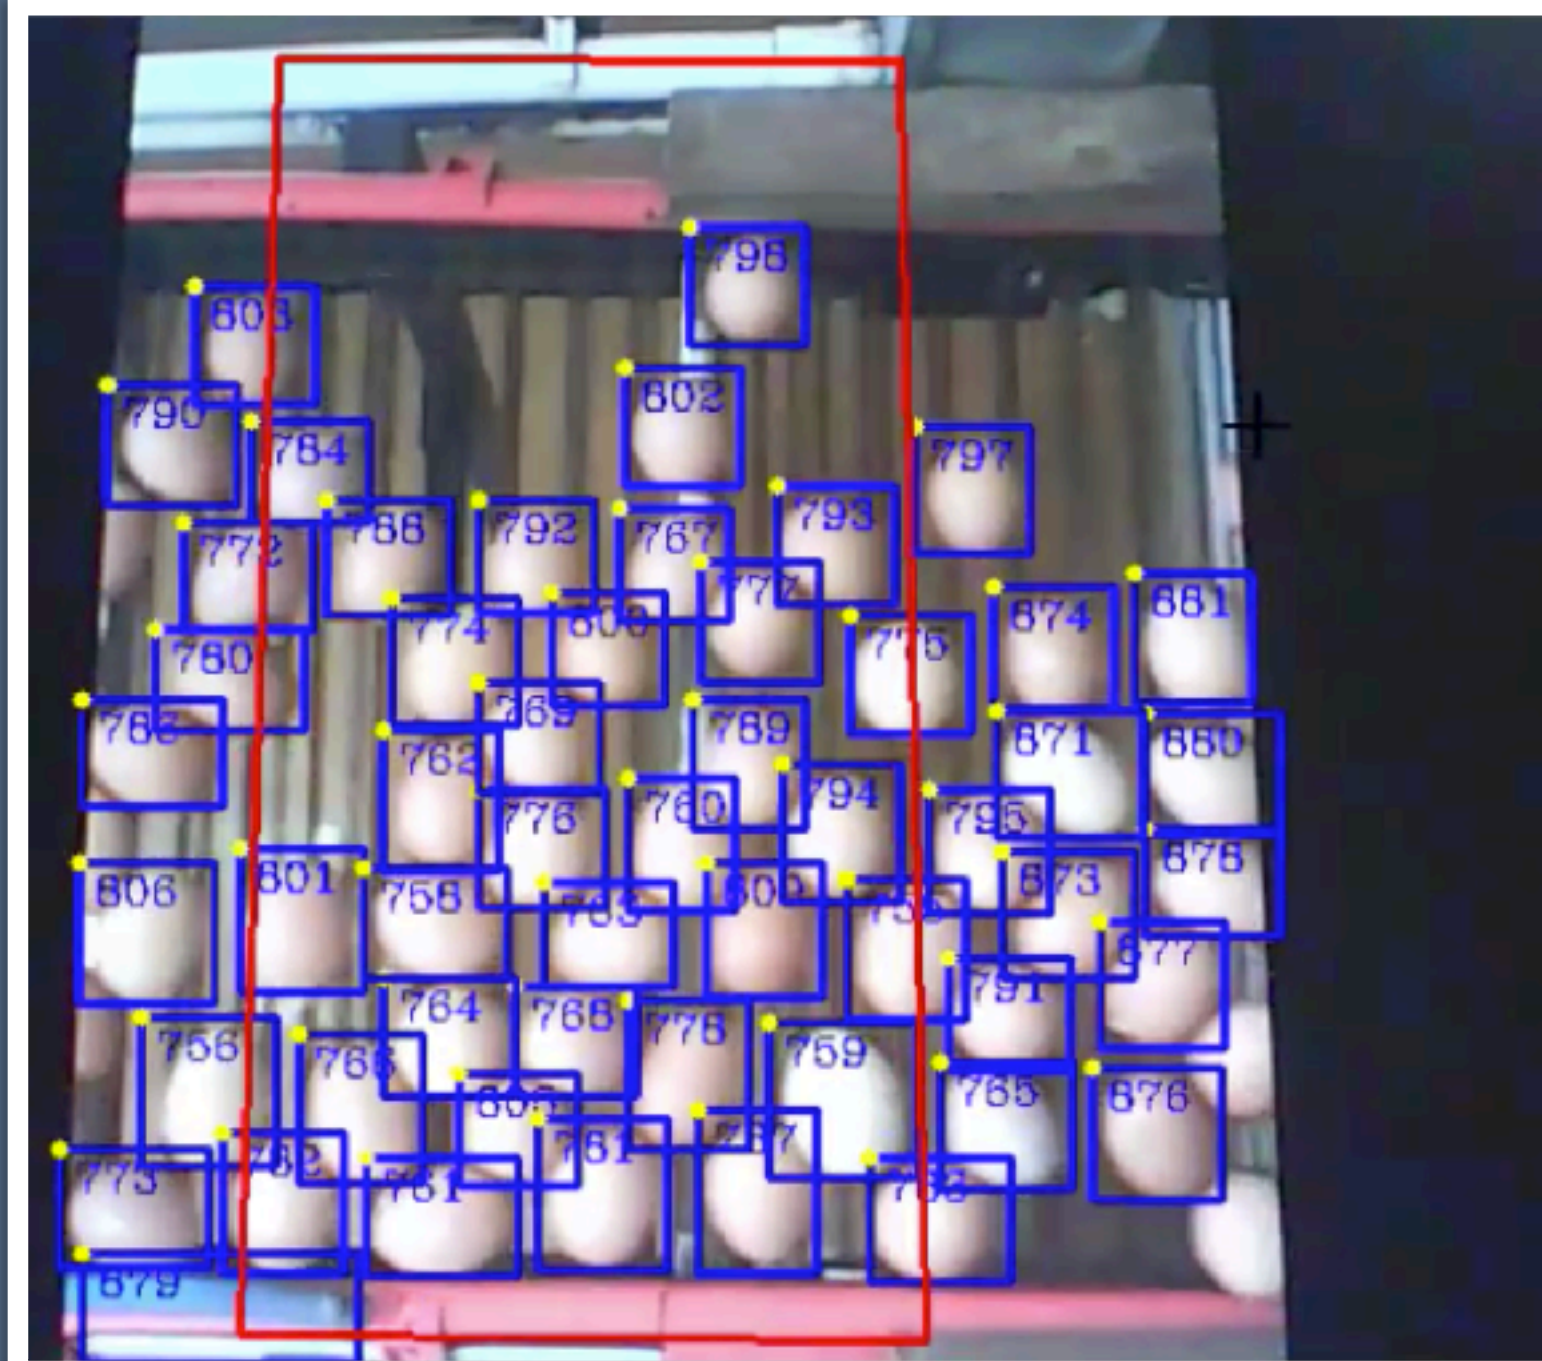

Dust and smoke collector

[Click to watch the video](#)

AI Camera

For counting purpose

Eggs

Metal Parts

Condoms

[Click to watch the video](#)

Inspection Camera

Wire inspection by color,
Display result: OK/ NG

[Watch the video](#)

Inspection Camera

Inspect each medicine
package, finding missing
tablets and separate them by
OK/NG

[Watch the video](#)