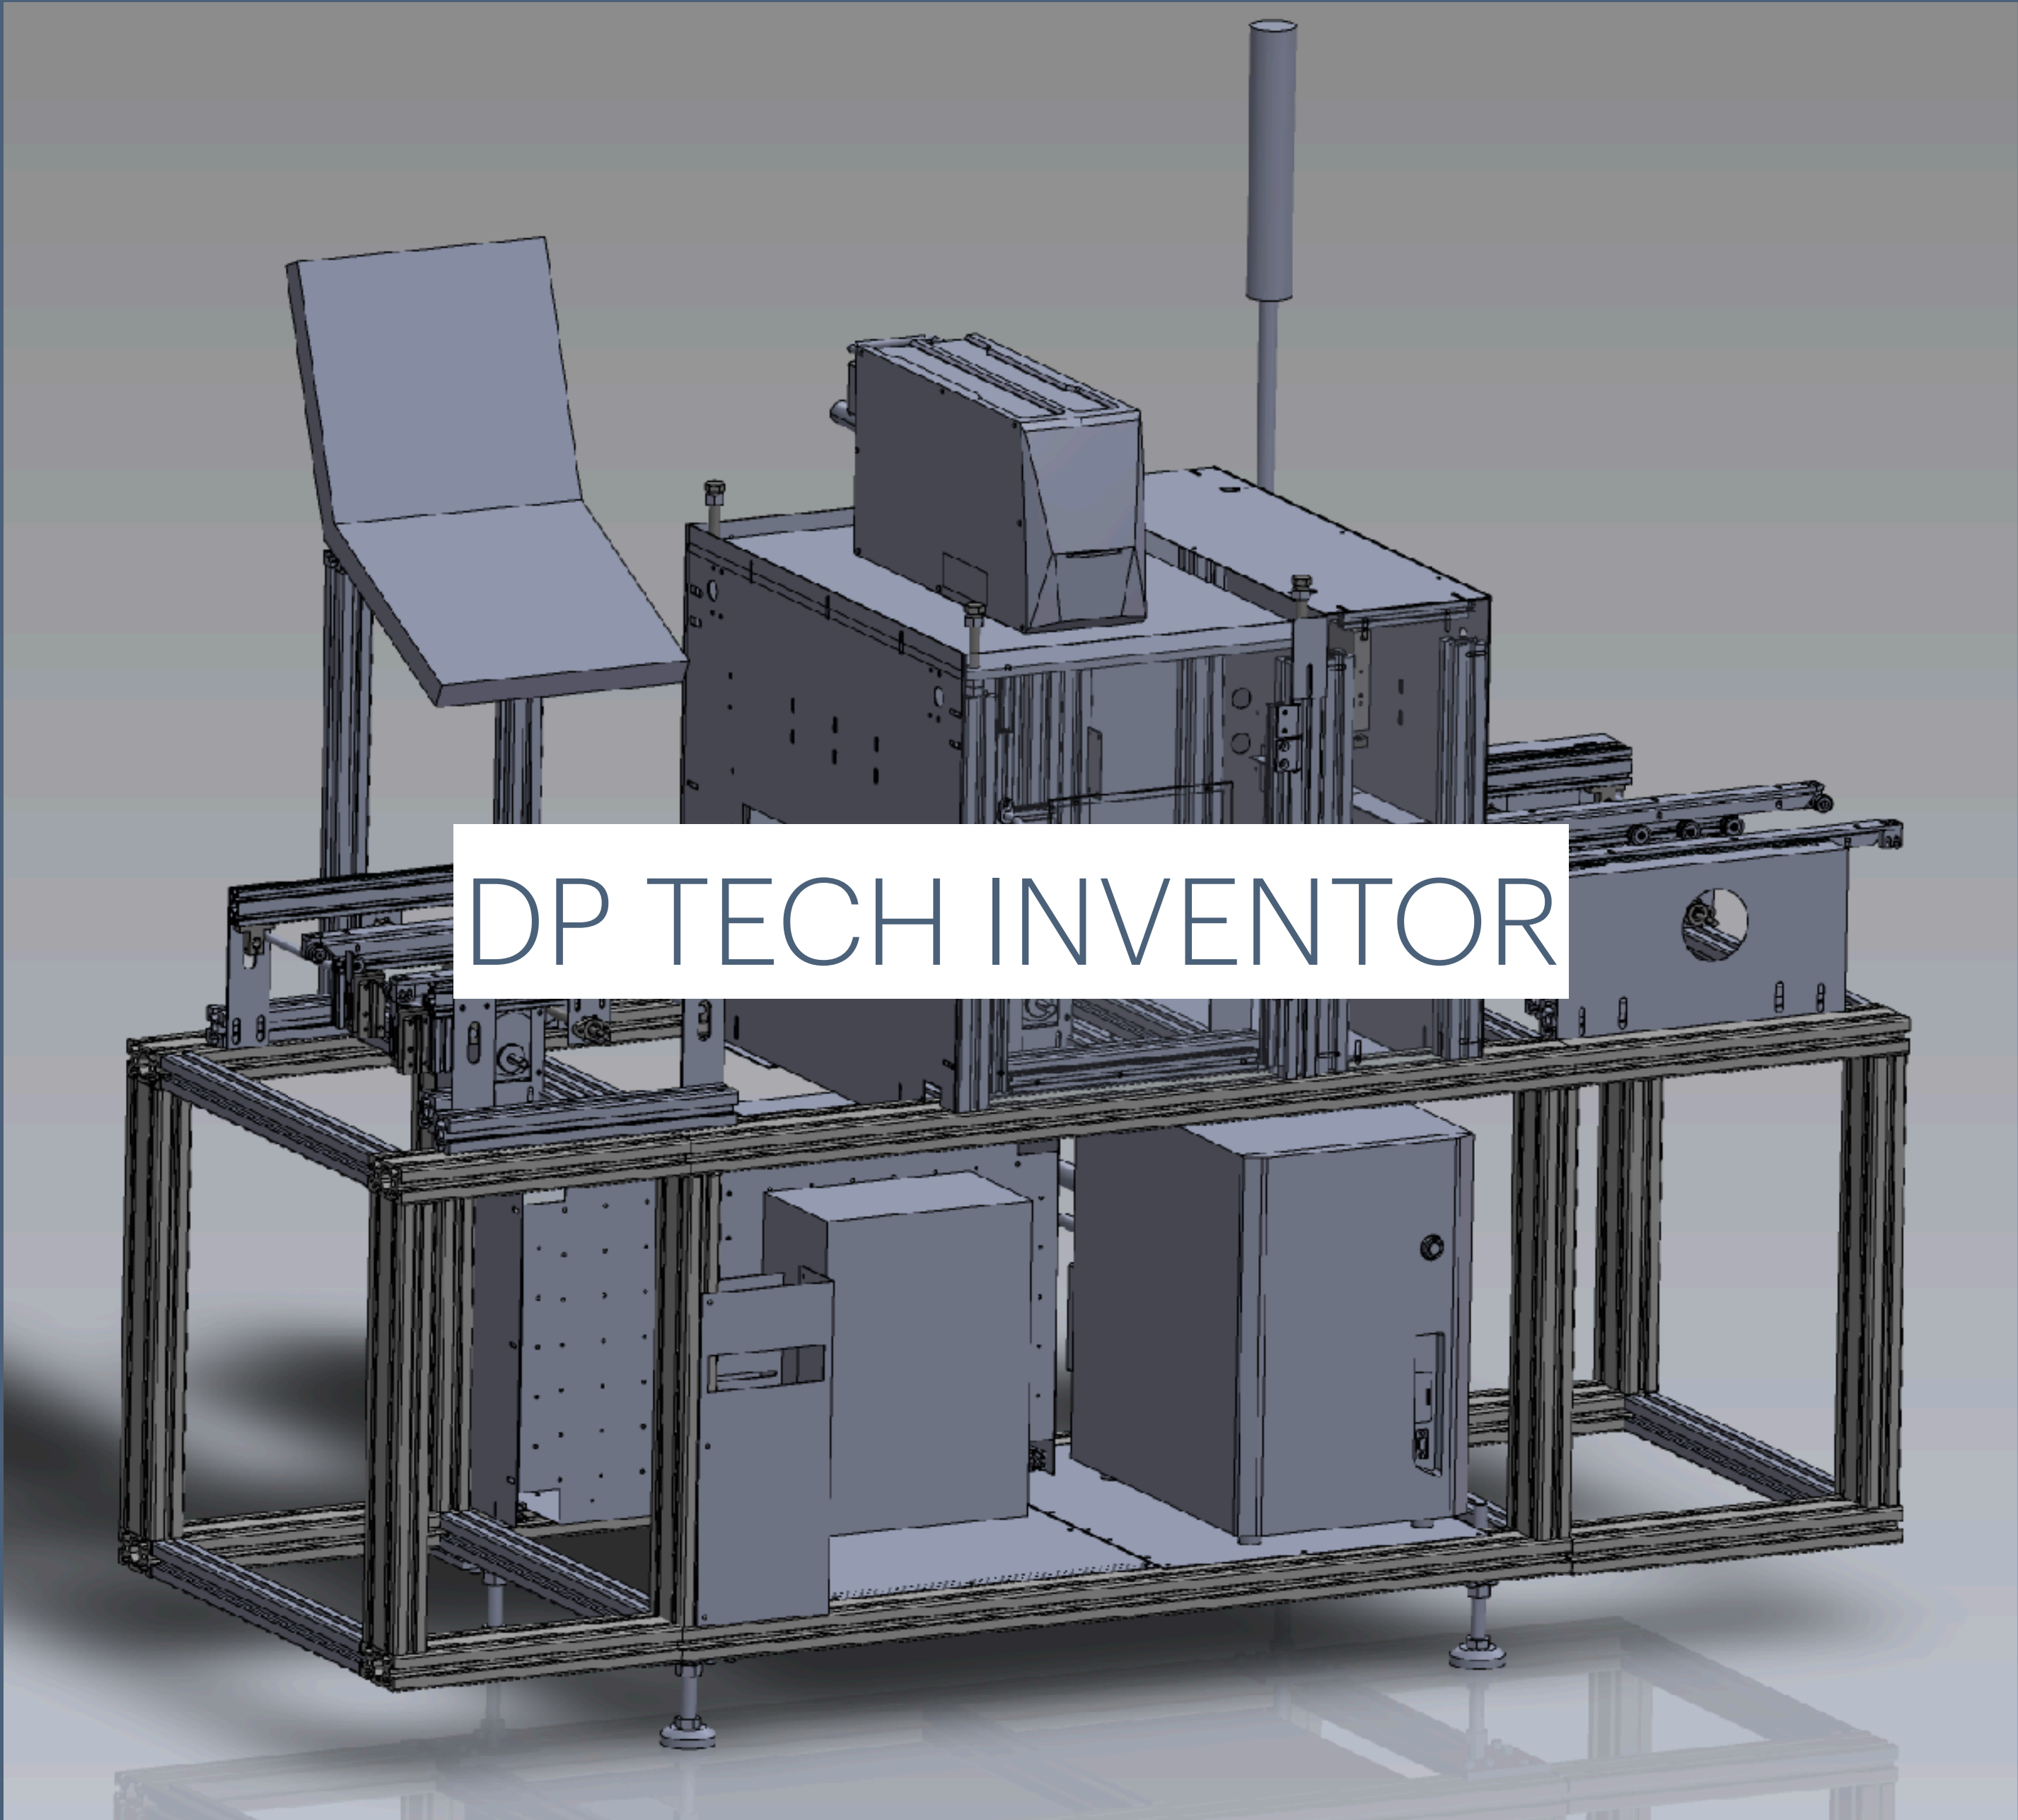

D.P. TECH Company Profile

D.P. Tech Inventor Co., Ltd.

Our Products and Services

1. DP Tech Laser Mark
2. AI Camera (for counting)
3. Inspection Camera
4. Machine Design Service

DP TECH INVENTOR

DP Tech Laser Mark

Made In Thailand

- Product Detail: -
 - Design and function are customizable.
 - Keyence Laser Unit or other brands (depend on user requirements)
 - Standalone or integration with Robot (X,Y,Z axis)

DP TECH INVENTOR