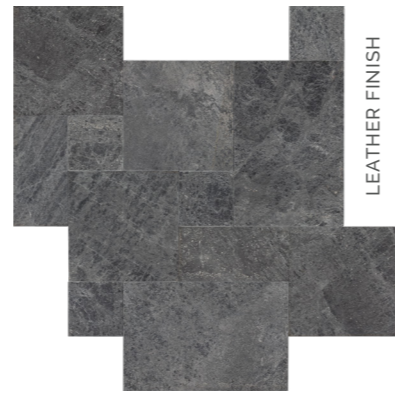

**PLATINUM GRAY**  
TRAVERTINE

**ICE WHITE**  
MARBLE

**HAZE**  
TRAVERTINE

**ICE BLUE**  
MARBLE

**DIANA ROYAL**  
MARBLE

**CALACATTA GOLD**  
MARBLE

**SOUTHERN WHITE**  
LIMESTONE

**FIRE ROCK**  
LIMESTONE

**GLACIER WHITE**  
MARBLE

**NARSIS**  
TRAVERTINE

**BIANCO DOLOMITE**  
MARBLE

**SILVER LIGHT**  
TRAVERTINE

**LIGHT WALNUT**  
TRAVERTINE

**CALACATTA GRAY**  
MARBLE

**TUNDRA GRAY**  
MARBLE

**TURKISH CARRARA**  
MARBLE

**CALACATTA GOLD**  
MARBLE

**COUNTRY CLASSIC**  
TRAVERTINE

**DARK WALNUT**  
TRAVERTINE

**SAPPHIRE BLUE**  
MARBLE

**NOCHE**  
TRAVERTINE

**HARVEST BLEND**  
TRAVERTINE

**VALENCIA**  
TRAVERTINE

**PLATINUM PEARL**  
TRAVERTINE