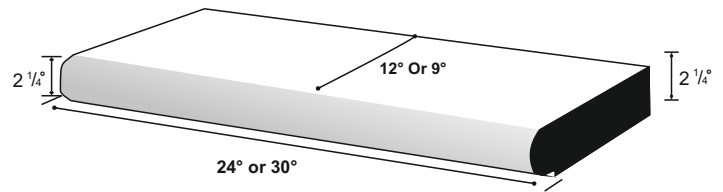

Natural Stone

Desert Travonya Travertine

Eased Edge Series

Available in straight pieces only, Single or 18" double sided

Bullnose Series

Available in 12" and 9" widths: Straight pieces plus 35 different radius & reverse radius available along with inside corners, outside corners, spa caps, column caps & 18" wide double & three sided pieces.

Sizes

Other size and surface options are available upon request.

4" x 12"	8" x 8"
12" x 18"	6" x 12"
12" x 24"	8" x 16"
16" x 24"	12" x 12"
24" x 24"	16" x 16"

Pattern

Other size and surface options are available upon request.

Roman Pattern:	French Pattern:
6" x 6"	8" x 8"
6" x 12"	8" x 16"
12" x 12"	16" x 16"
	16" x 24"

General Finishes

- UnFilled & Honed
- Filled & Honed
- Brushed & Chiseled
- Polished
- Filled & brushed soft edge
- Leatherfinish
- Sandblasted
- Tumbled