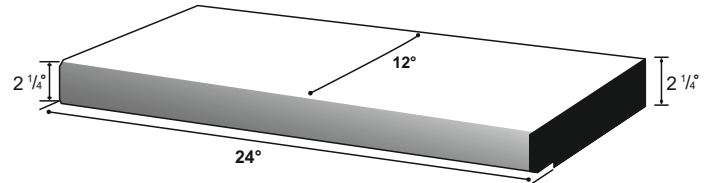

Natural Stone

Snow White Marble

THE MOST STRIKING FORM OF COOL WHITE

Eased Edge Series

Available in straight pieces only, Single or 18" double sided