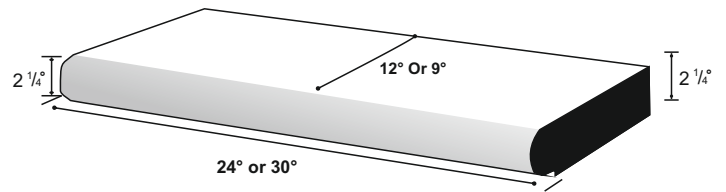

Natural Stone

Noce Travertine

Eased Edge Series

Available in straight pieces only, Single or 18" double sided

Bullnose Series

Available in 12" and 9" widths: Straight pieces plus 35 different radius & reverse radius available along with inside corners, outside corners, spa caps, column caps & 18" wide double & three sided pieces.

Sizes

Other size and surface options are available upon request.

4" x 12"	8" x 8"
12" x 18"	6" x 12"
12" x 24"	8" x 16"
16" x 24"	12" x 12"
24" x 24"	16" x 16"

Pattern

Other size and surface options are available upon request.

Roman Pattern:	French Pattern:
6" x 6"	8" x 8"
6" x 12"	8" x 16"
12" x 12"	16" x 16"
	16" x 24"

General Finishes

- UnFilled & Honed
- Filled & Honed
- Brushed & Chiseled
- Polished
- Filled & brushed soft edge
- Leatherfinish
- Sandblasted
- Tumbled