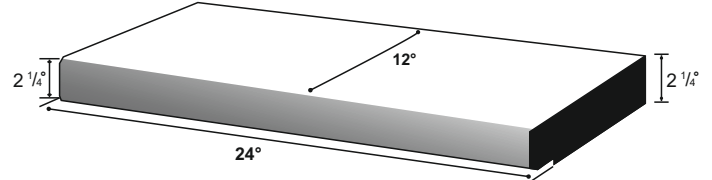

Natural Stone

Dark Walnut Travertine

The classic look of Walnut will enhance your home and garden.

Eased Edge Series

Available in straight pieces only, Single or 18" double sided