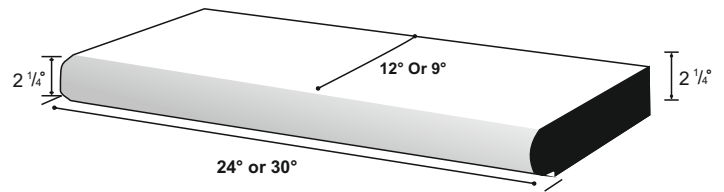

Natural Stone

Cappuccino

Eased Edge Series

Available in straight pieces only, Single or 18" double sided

Bullnose Series

Available in 12" and 9" widths: Straight pieces plus 35 different radius & reverse radius available along with inside corners, outside corners, spa caps, column caps & 18" wide double & three sided pieces.

Sizes

Other size and surface options are available upon request.

4" x 12"	8" x 8"
12" x 18"	6" x 12"
12" x 24"	8" x 16"
16" x 24"	12" x 12"
24" x 24"	16" x 16"

Pattern

Other size and surface options are available upon request.

Roman Pattern:	French Pattern:
6" x 6"	8" x 8"
6" x 12"	8" x 16"
12" x 12"	16" x 16"
	16" x 24"

General Finishes

- UnFilled & Honed
- Filled & Honed
- Brushed & Chiseled
- Polished
- Filled & brushed soft edge
- Leatherfinish
- Sandblasted
- Tumbled