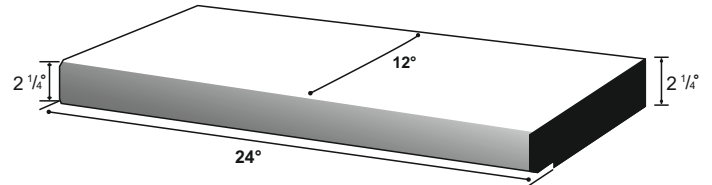

Natural Stone

Light Walnut Travertine

The classic look of Walnut will enhance your home and garden.

Eased Edge Series

Available in straight pieces only, Single or 18" double sided