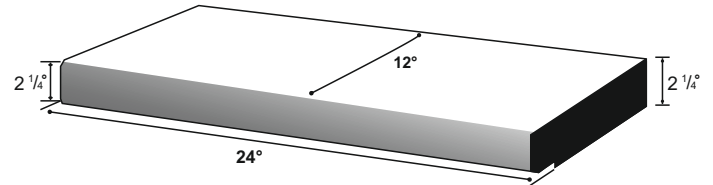

Natural Stone

Valencia Travertine

The wonderful shade of yellow will turn your head

Eased Edge Series

Available in straight pieces only, Single or 18" double sided