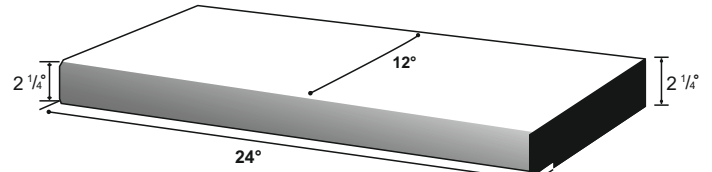

Natural Stone

Ivory Light

The Ivory light choice for the undecided

Eased Edge Series

Available in straight pieces only, Single or 18" double sided