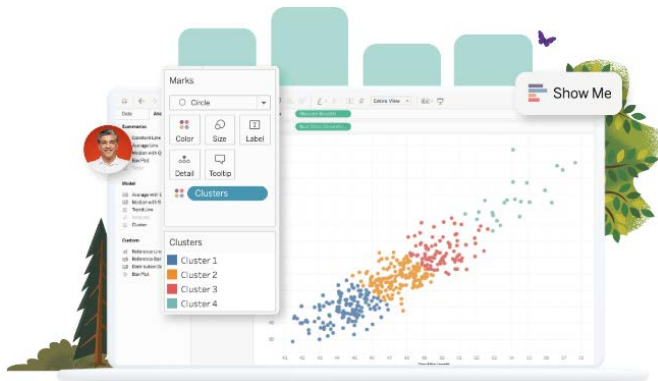

Follow us:

Discover, connect, and trust your analytics data

Find a variety of analytics options according to your business needs.

TABLEAU DESKTOP

Insights at the speed of business

With an intuitive drag and drop interface, you can uncover the hidden insights you need to make impactful business decisions faster, even when you are offline.

Tableau Desktop capabilities

TABLEAU PREP

Combine, shape, and clean your data faster

Tableau Prep Builder provides a modern approach to data preparation, making it easier and faster to combine, shape, and clean data for analysis within Tableau.