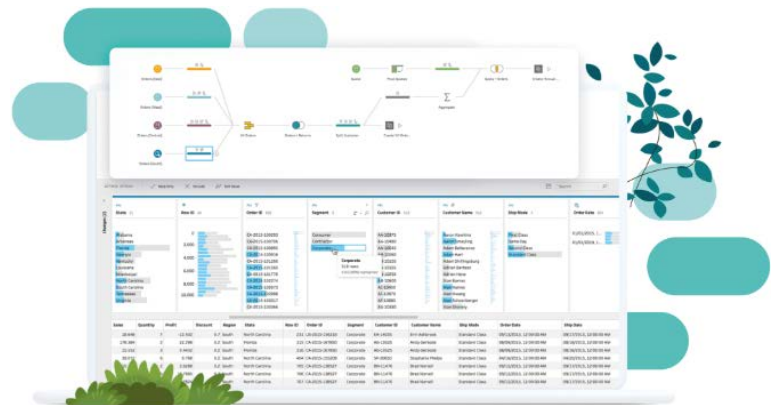

Follow us:

Discover, connect, and trust your analytics data

Find a variety of analytics options according to your business needs.

TABLEAU DESKTOP

Insights at the speed of business

With an intuitive drag and drop interface, you can uncover the hidden insights you need to make impactful business decisions faster, even when you are offline.

Tableau Desktop capabilities

TABLEAU PREP

Combine, shape, and clean your data faster

Tableau Prep Builder provides a modern approach to data preparation, making it easier and faster to combine, shape, and clean data for analysis within Tableau.

Tableau Prep capabilities

Contact us:

✉ contact@signitiva.com

🌐 www.signitiva.com

Follow us:

TABLEAU SERVER

Governed self-service analytics at scale

Empower your business with the freedom to explore data in a trusted environment, without limiting them to predefined questions, wizards, or chart types.

Deploy with unmatched flexibility

Deliver trusted data

Integrate data insights where you work

Drive faster, smarter decisions

Tableau Server capabilities

TABLEAU CLOUD

Empower smarter decisions with fast, flexible, easy analytics