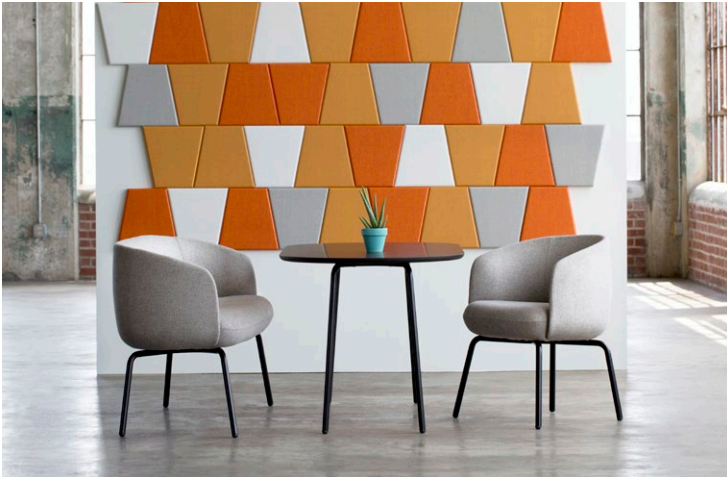

Hightower

Whether touching down for quick chat over coffee, or spending hours collaborating on big plans, Nest Tables provide a perfectly comfortable and engaging place to convene. The wide range of table heights and sizes add interest to a space, while the durable soft touch laminate tops are built to last in any commercial environment.

MODELS:

Small Table - Low

GZ6100

D: 29.5"
H: 28"

Large Table - Low

GZ6200

W: 62.75"
D: 29.75"
H: 26.5"

Small Table - Counter

GZ6175

D: 29.5"
H: 35.4"

Large Table - Counter

GZ6275

W: 62.75"
D: 29.75"
H: 35.4"

Small Table - Bar

GZ6600

D: 29.5"
H: 39.5"

Large Table - Bar

GZ6700

W: 62.75"
D: 29.75"
H: 39.5"

FINISHES:

Base Option

Black Powder
Coated
Tubular Steel

Top Option

Black Soft
Touch
Laminate